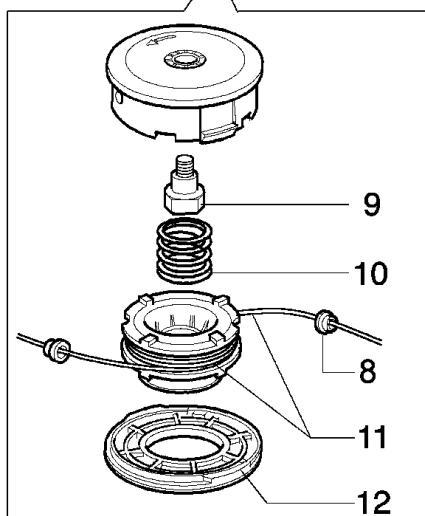

Drawing	Transmission		
Refer ence	Qty	Item number	Description
1	1	61040106A	Pin
2	1	3801015	Screw
3	1	61010019	Band
4	1	61032012	Handle
5	1	3801017R	Screw
6	4	3819006	Washer
7	1	61010024	Clamp
8	1	3960061	Screw
9	1	4100456R	Guard
10	1	4160011	Tube Ø26
11	4	3914003	Nut
12	1	61040051	Switch
13	1	61040053	Plate
14	1	61040057	Spring
15	1	61040050A	Lever
16	1	61040049	Throttle lever
17	1	61040056	Spring
18	1	61040066	Spacer
19	1	3050018	Seal ring
20	3	3960067	Screw
21	2	3801011	Screw
22	1	61042026	Guard
23	1	3025022	Ring
24	1	61012006A	Handle
25	1	61070080	Throttle cable
26	1	61070081	Cable
27	1	3034012	Bearing
28	1	4161330A	Drive shaft
29	4	3918010	Washer
30	1	3901008	Screw
31	1	4179089R	Flange
32	1	61052030BR	Bevel gear
33	1	3024010R	Ring
34	1	3035230	Bearing
35	1	4161433B	Band
36	1	3025018	Ring
37	1	3901016	Screw
38	1	3034008	Bearing
39	1	4138311A	Ring
40	1	3025009	Ring
41	1	61040132	Bevel gear Ø26
42	1	61040071R	Cap
43	1	61050013R	Gear case
44	1	3034218	Bearing
45	1	61040074AR	Screw
46	1	61040052	Pawl
47	1	61040145R	Hub
48	1	61040054	Plate

17

15

7

14

1

16

18

13

Drawing	Accessories		
Refer ence	Qty	Item number	Description
1	1	63019001B	Tap'n go head with 2 nylon lines
2	1	3960040R	Screw
3	1	4174278	Plate
4	4	3802004BR	Screw
5	1	4179113A	Skirt w/blade
6	1	4174275	Blade
7	1	61042036	Guard assy
8	2	4199005A	Bushing
9	1	4199008B	Insert
10	1	4199004	Spring
11	1	4199014A	Nylon spool Ø2.4
12	1	4199026	Cover
13	1	4095568R	Disk
14	1	61052031	Tool kit
15	1	4179164R	Harness with cushion
16	1	61072021	Labels set
17	1	4160463	Harness
18	1	4095673R	Disk 3t