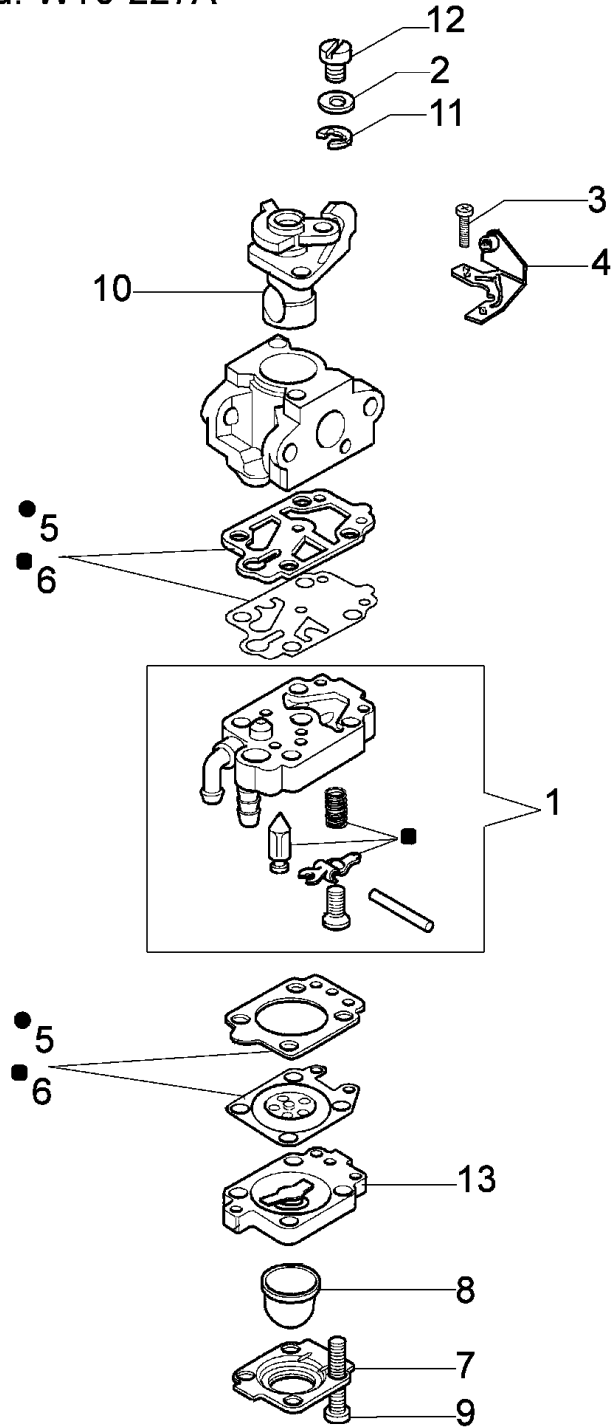

mod. WYJ-227A

5 ● KIT MEMBRANE & GUARNIZIONI
DIAPHRAGM & GASKET SET

6 ■ KIT RIPARAZIONE
REPAIR KIT

Drawing Carburetor WYJ-227A

Refer ence	Qty	Item number	Description
1	1	2318810	Carburetor WYJ-205A
2	1	2318703	Washer
3	1	2318580	Screw
4	1	2318813	Support
5	1	2318590	Gasket set
6	1	2318591	Repair kit
7	1	2318571	Cover
8	1	2318572	Fuel pump
9	4	2318585	Screw
10	1	003300204	Fuel filter
11	1	2318701	O-ring
12	1	2318577	Bolt
13	1	2318570	Pump body