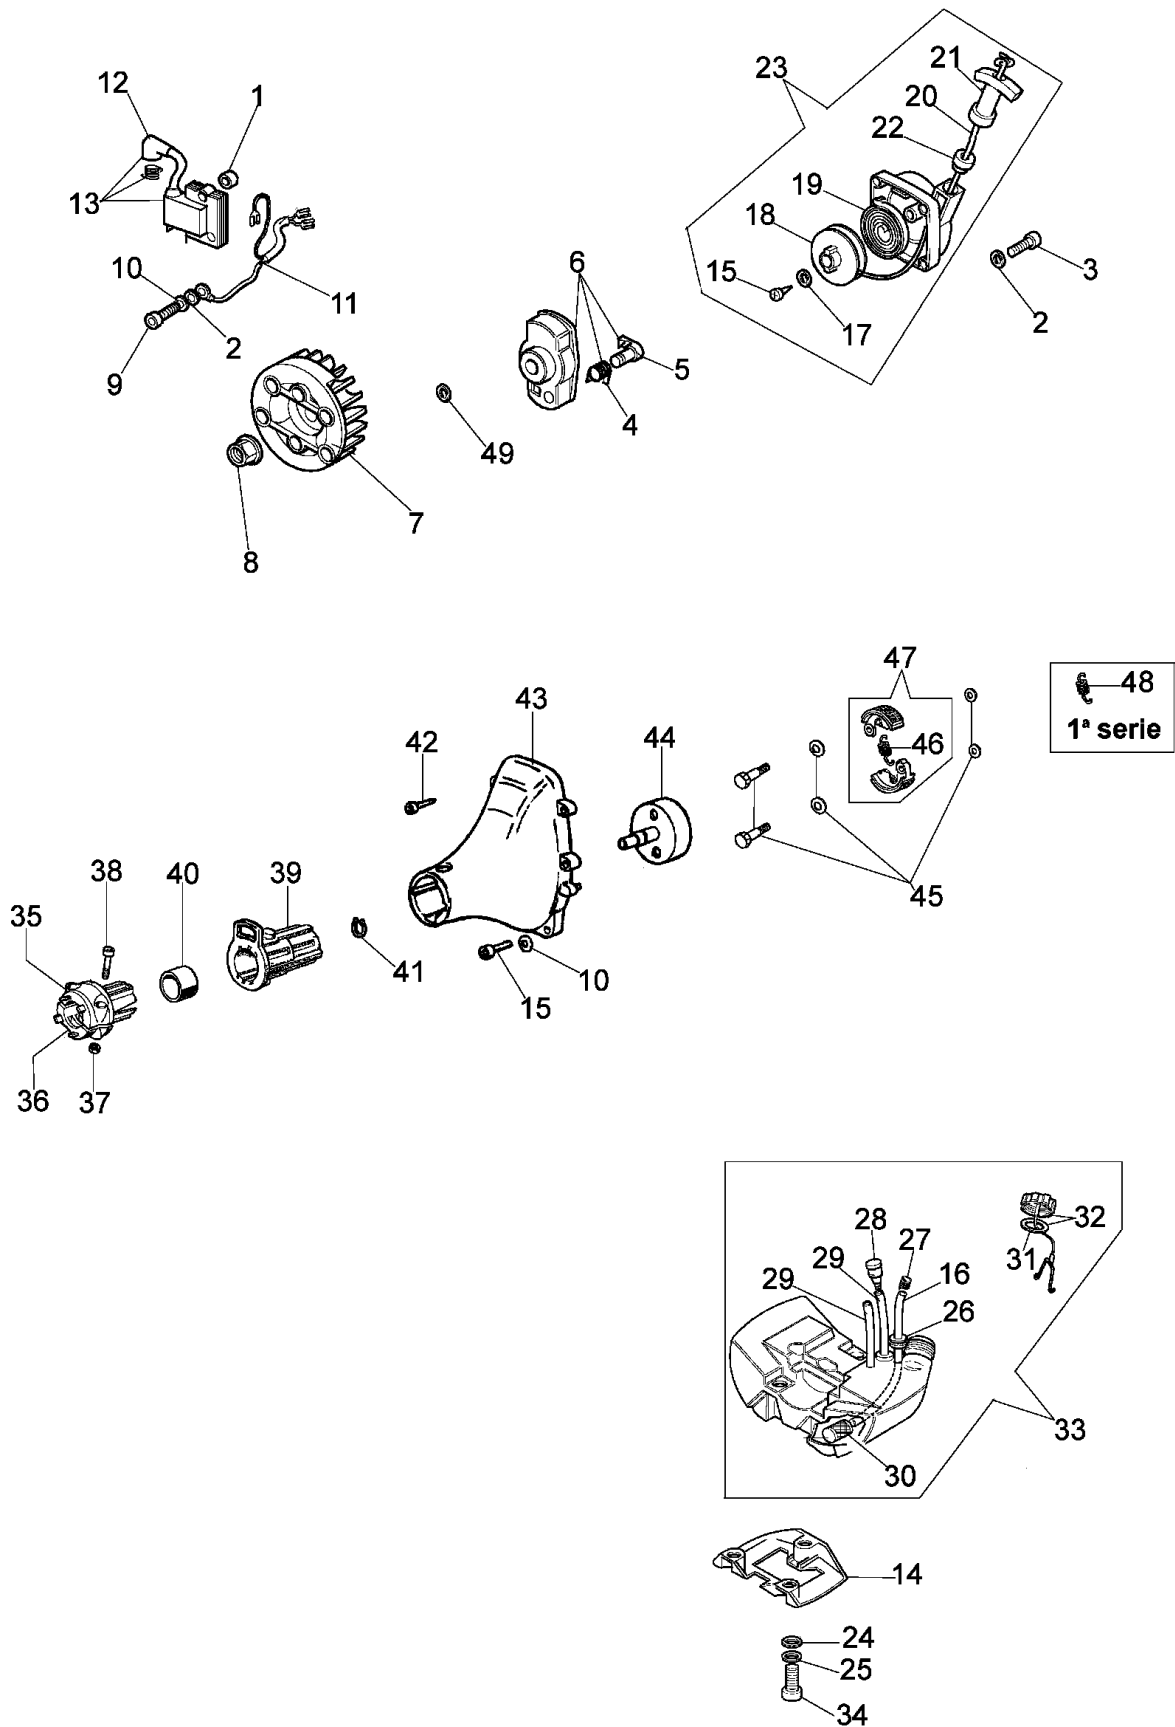

Drawing Starter assy and fuel tank

Refer ence	Qty	Item number	Description
1	2	50070148	Spacer
2	4	3916004	Washer
3	4	3801010R	Screw
4	1	61070039	Spring
5	1	61070038	Pawl
6	1	61070053	Clutch driver
7	1	61070017AR	Flywheel
8	1	3980012	Nut
9	2	006000085	Screw
10	2	3819005	Washer
11	2	61070012	Cable
12	1	094600097A	Spark plug cap
13	1	56510066R	Ignition coil
14	1	61100005	Stand
15	3	3801013	Screw
16	1	4100415	Tube
17	1	094600451	Washer
18	1	61070035AR	Pulley
19	1	61070036R	Spring
20	1	61070019AR	Starter rope
21	1	093500397	Handle
22	1	072700089	Bushing
23	1	61102006BR	Starter assy
24	7	3918005	Washer
25	3	3819006	Washer
26	1	4161211	Bush
27	1	4098377	Band
28	1	61070011A	Breather valve
29	2	61070078	Tube
30	1	094600450R	Fuel filter
31	1	61070006	Gasket
32	1	61070079R	Tank cap
33	1	61100014A	Complete tank
34	1	3801013	Screw
35	1	61010021	Adaptor
36	1	61010020	Adaptor
37	2	3914003	Nut
38	2	3801016	Screw
39	1	4161428	Shock absorber
40	1	4161364	Bushing
41	1	3024012	Ring
42	4	3960064	Screw
43	1	61100008A	Cover
44	1	61070022A	Clutch drum
45	1	61170137A	Clutch bolt
46	1	61070090	Spring
47	1	61070091R	Clutch
48	1	61070021	Spring
49	1	094500229	Washer