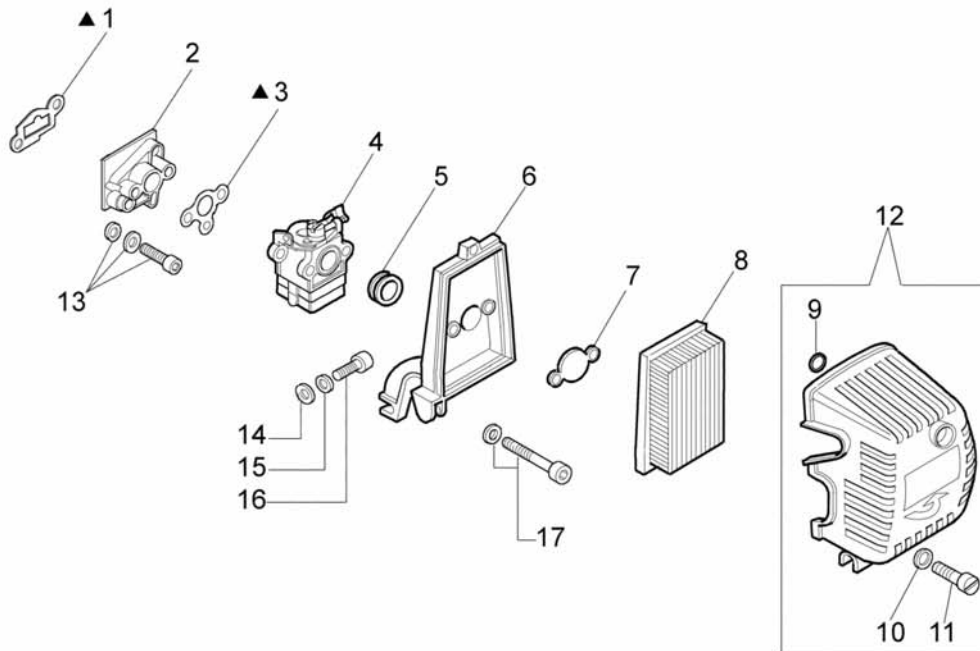

***21 Short Block**

Ref.Nu	Qty	Part number	Description	Validity from	Validity till	Notes	Bulletin
1	1	4191180R	Cylinder cover				
2	3	4175089A	Screw				
3	2	4191069B	Plate				
4	1	3055115	Spark plug				
5	1	61112035D	Cylinder assy Ø45				BT3-084-07/09
6	4	3801034	Screw				
7	4	3819010	Washer				
8	1	61110005	Gasket				
9	1	3960017AR	Screw				
10	2	4191005	Ring				BT3-084-07/09
11	1	61112036A	Piston assy Ø45				BT3-084-07/09
12	1	61110017	Plate				
13	1	006000015R	Piston ring Ø45				BT3-084-07/09
13	2	50080013R	Piston ring Ø45 sup.				BT3-084-07/09
14	2	3806054AR	Screw				
15	2	3034012R	Bearing				
16	2	3023008R	Pin				
17	1	4191012	Gasket				
18	1	61110145	Crankcase assy				
19	2	3050015AR	Seal ring				
20	4	4175088R	Screw				
21	1	61112043R	Short block				
22	1	3819006	Washer				
23	1	3037014	Bearing				
24	1	4191214	Crankshaft				
25	1	3028013R	Key				
26	1	61110046	Gasket				
27	1	61110068	Gasket set				
28	1	61110054	Gasket				
29	1	61110128	Flange				
30	1	61110127	Screen				
31	2	3801052R	Screw				
32	2	3033074	Washer				
33	1	61110147	Muffler kit				
34	1	61110022A	Cover				
35	2	3960030	Screw				
36	1	61110132	Guard				
37	1	094000251	Nut				
38	1	3801010R	Screw				
39	1	3918002	Washer				
40	1	3049005	O-ring				
41	1	3916006	Washer				
42	1	3908032R	Screw				
43	1	4191179	Cover				