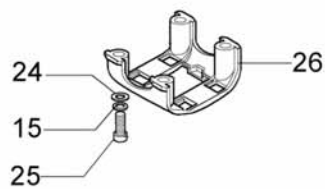

***21 Short Block**

Ref.Nu	Qty	Part number	Description	Validity from	Validity till	Notes	Bulletin
1	1	4191180R	Cylinder cover				
2	3	4175089A	Screw				
3	2	4191069B	Plate				
4	1	3055115	Spark plug				
5	1	61112035D	Cylinder assy Ø45				BT3-084-07/09
6	4	3801034	Screw				
7	4	3819010	Washer				
8	1	61110005	Gasket				
9	1	3960017AR	Screw				
10	2	4191005	Ring				BT3-084-07/09
11	1	61112036A	Piston assy Ø45				BT3-084-07/09
12	1	61110017	Plate				
13	1	006000015R	Piston ring Ø45				BT3-084-07/09
13	2	50080013R	Piston ring Ø45 sup.				BT3-084-07/09
14	2	3806054AR	Screw				
15	2	3034012R	Bearing				
16	2	3023008R	Pin				
17	1	4191012	Gasket				
18	1	61110145	Crankcase assy				
19	2	3050015AR	Seal ring				
20	4	4175088R	Screw				
21	1	61112043R	Short block				
22	1	3819006	Washer				
23	1	3037014	Bearing				
24	1	4191214	Crankshaft				
25	1	3028013R	Key				
26	1	61110046	Gasket				
27	1	61110068	Gasket set				
28	1	61110054	Gasket				
29	1	61110128	Flange				
30	1	61110127	Screen				
31	2	3801052R	Screw				
32	2	3033074	Washer				
33	1	61110147	Muffler kit				
34	1	61110022A	Cover				
35	2	3960030	Screw				
36	1	61110132	Guard				
37	1	094000251	Nut				
38	1	3801010R	Screw				
39	1	3918002	Washer				
40	1	3049005	O-ring				
41	1	3916006	Washer				
42	1	3908032R	Screw				
43	1	4191179	Cover				