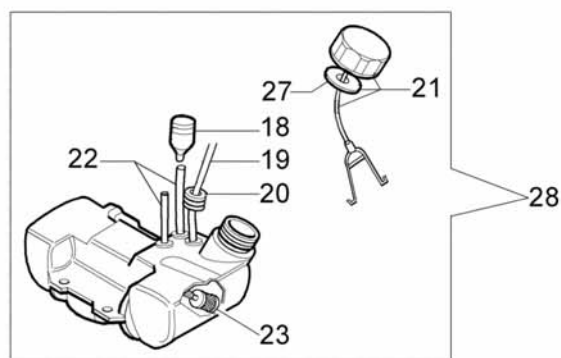

Ref.Nu	Qty	Part number	Description	Validity from	Validity till	Notes	Bulletin
1	1	61110006A	Gasket				
2	1	61110007	Insulator				
3	1	61110008A	Gasket				
4	1	2318968R	Carburetor WYK143A				
5	1	61120022	Gasket				
6	1	61120024A	Support				
7	1	61120020A	Plate				
8	1	61120018R	Air filter				
9	1	008200282	O-ring				
10	1	3916006	Washer				
11	1	3908036	Screw				
12	1	61122022	Filter cover				
13	2	4175124	Screw				
14	1	3916005	Washer				
15	1	3819006	Washer				
16	1	3801011	Screw				
17	2	61112005	Screw				
18	1	61070011A	Breather valve				
19	1	4100415	Tube				
20	1	4161211	Bush				
21	1	61070079R	Tank cap				
22	2	61110034	Tube				
23	1	50010218R	Fuel filter				
24	4	3918005	Washer				
25	4	3801013R	Screw				
26	1	61040015C	Stand				
27	1	61070006	Gasket				
28	1	61110028R	Tank