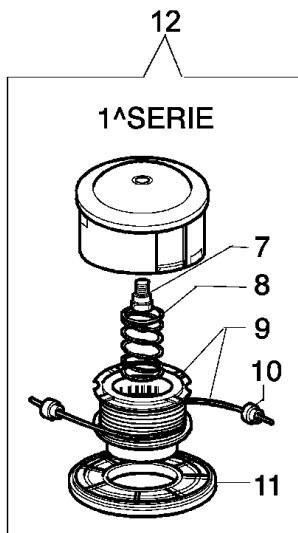

Drawing	Transmission		
Refer	Qty	Item number	Description
ence 1	1	4174102	Clamp
2	4	3801017R	Screw
3	4	3819006	Washer
4	1	4098797A	Cover
5	2	4098800B	Insert
6	2	4098799A	Clamp
7	1	4174083A	Hub
8	1	61040030	Clamp
9	2	3819010	Washer
10	2	3801026	Screw
11	4	3914003	Nut
12	4	3801015	Screw
13	1	4098116R	Drive shaft
14	1	61040142AR	Tube Ø32
15	1	4095033A	Hand grip
16	1	61170132	Grommet
17	1	3912009	Nut
18	1	3908009	Screw
19	2	3819006	Washer
20	1	4174108	Band
21	1	61040040B	Handlebar
22	1	61040140R	Hand grip
23	1	61040131R	Handle
24	1	61040082A	Throttle cable
25	1	61040083A	Cable
26	3	3801016	Screw
27	2	3960029	Screw
28	1	4138361R	Spring
29	1	4174245BR	Throttle lev
30	1	4174246R	Lever
31	1	4138360R	Spring
32	1	4138358R	Switch
33	1	3914003	Nut
34	1	4100098BR	Spring
35	1	3960021	Screw
36	1	4138359R	Switch
37	1	2317021R	Switch
38	1	61112071	Handle

**21** **ZAMA C1Q-E3**

mod. 8420 - 8425 - 8510 - 8515

- 15 ● KIT MEMBRANE & GUARNIZIONI  
DIAPHRAGM & GASKET SET
- 14 ■ KIT RIPARAZIONE  
REPAIR KIT

Drawing      Carburetor

---

Refer ence	Qty	Item number	Description
1	1	2318521	Screw
2	1	2318526	Cover
3	1	2318525	Pump
4	1	2318524	Cover
5	1	2318389	Starter valve
6	1	2318388	Screw
7	1	2318412	Hook
8	1	2318387	Ring
9	1	2318529	Shaft
10	1	2318528	Spring
11	2	2318532	Spring
12	1	2318533	Screw L
13	1	2318534	Screw H
14	1	2318530	Repair kit
15	1	2318511	Gasket set
16	1	2318523	Cover
17	4	2318522	Screw
18	1	2318392	Filter
19	1	2318535	Ring
20	1	2318527	Screw
21	1	2318520	Carburetor C1Q-E3

## Drawing