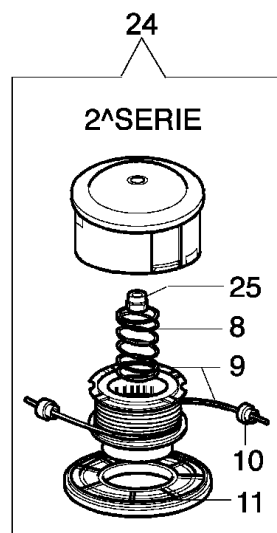

Drawing

Accessories

Refer ence	Qty	Item number	Description
1	2	3960040R	Screw
2	1	4174275R	Blade
3	1	4174283A	Skirt w/blade
4	4	3802004BR	Screw
5	1	4174278	Plate
6	1	4192048A	Guard
7	1	4199008B	Insert
8	1	4199004	Spring
9	1	4199031A	Spool Ø3
10	2	4199005A	Bushing
11	1	4199026A	Cover
12	1	63019007B	Tap'n go head with 2 nylon lines
13	1	4174113A	Plate
14	1	4174117A	Grip-end
15	1	4174157	Tape red
16	1	4174111A	Key
17	1	4098812A	Spring
18	1	4174163	Harness
19	1	4160463R	Single harness
20	1	63070002R	Professional harness
21	1	63070025	Bucle/slide set
22	1	4191240	Tool kit
23	1	4095665R	3-tooth brush blade in tempered steel
24	1	61112059	Tap'n go head with 2 nylon lines
25	1	61110076	Insert
26	1	4174280	Metal guard
27	1	4174279	Metal guard
28	4	3802004BR	Screw