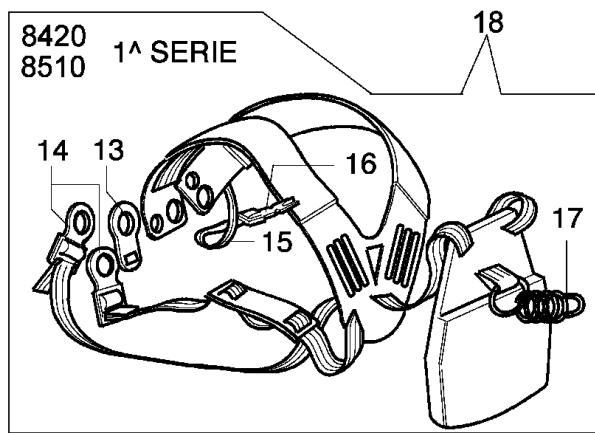

Drawing	Transmission		
Refer	Qty	Item number	Description
ence 1	1	4174102	Clamp
2	4	3801017R	Screw
3	4	3819006	Washer
4	1	4098797A	Cover
5	2	4098800B	Insert
6	2	4098799A	Clamp
7	1	4174083A	Hub
8	1	61040030	Clamp
9	2	3819010	Washer
10	2	3801026	Screw
11	4	3914003	Nut
12	4	3801015	Screw
13	1	4098116R	Drive shaft
14	1	61040142AR	Tube Ø32
15	1	4095033A	Hand grip
16	1	61170132	Grommet
17	1	3912009	Nut
18	1	3908009	Screw
19	2	3819006	Washer
20	1	4174108	Band
21	1	61040040B	Handlebar
22	1	61040140R	Hand grip
23	1	61040131R	Handle
24	1	61040082A	Throttle cable
25	1	61040083A	Cable
26	3	3801016	Screw
27	2	3960029	Screw
28	1	4138361R	Spring
29	1	4174245BR	Throttle lev
30	1	4174246R	Lever
31	1	4138360R	Spring
32	1	4138358R	Switch
33	1	3914003	Nut
34	1	4100098BR	Spring
35	1	3960021	Screw
36	1	4138359R	Switch
37	1	2317021R	Switch
38	1	61112071	Handle

**21** **ZAMA C1Q-E3**

mod. 8420 - 8425 - 8510 - 8515

- 15 ● KIT MEMBRANE & GUARNIZIONI  
DIAPHRAGM & GASKET SET
- 14 ■ KIT RIPARAZIONE  
REPAIR KIT

Drawing      Carburetor

---

Refer ence	Qty	Item number	Description
1	1	2318521	Screw
2	1	2318526	Cover
3	1	2318525	Pump
4	1	2318524	Cover
5	1	2318389	Starter valve
6	1	2318388	Screw
7	1	2318412	Hook
8	1	2318387	Ring
9	1	2318529	Shaft
10	1	2318528	Spring
11	2	2318532	Spring
12	1	2318533	Screw L
13	1	2318534	Screw H
14	1	2318530	Repair kit
15	1	2318511	Gasket set
16	1	2318523	Cover
17	4	2318522	Screw
18	1	2318392	Filter
19	1	2318535	Ring
20	1	2318527	Screw
21	1	2318520	Carburetor C1Q-E3

## Drawing