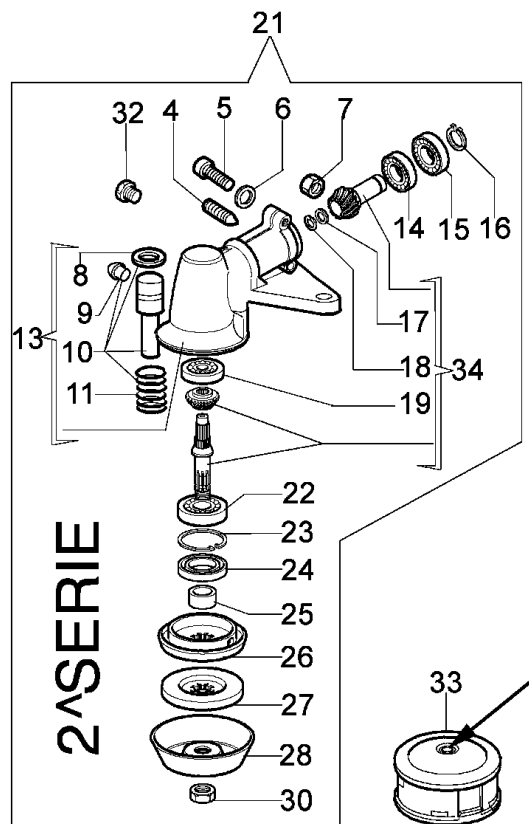

Drawing Starter assy and clutch

---

Reference	Qty	Item number	Description
50	1	3960030	Screw

Drawing Air filter and carburetor

---

Refer ence	Qty	Item number	Description
1	1	3801013	Screw
2	1	3819006	Washer
3	1	4191150	Insulator
4	1	4174093A	Gasket
5	1	2318520	Carburetor C1Q-E3
6	1	4191044	Gasket
7	1	3918005	Washer
8	1	4191049	Starter lever
9	1	4191050	Shutter
10	1	4191152	Support
11	1	4120070	Washer
12	1	320000004	Screw
13	1	4191048	Air filter
14	1	3833073	Washer
15	1	3801012	Screw
16	1	3049004	O-ring
17	1	3078007	Washer
18	1	4174098A	Knob
19	1	4191085	Sponge
20	1	4191157	Filter cover
21	1	3801011	Screw

Drawing	Transmission		
Refer	Qty	Item number	Description
ence 1	1	4174102	Clamp
2	4	3801017R	Screw
3	4	3819006	Washer
4	1	4098797A	Cover
5	2	4098800B	Insert
6	2	4098799A	Clamp
7	1	4174083A	Hub
8	1	61040030	Clamp
9	2	3819010	Washer
10	2	3801026	Screw
11	4	3914003	Nut
12	4	3801015	Screw
13	1	4098116R	Drive shaft
14	1	61040142AR	Tube Ø32
15	1	4095033A	Hand grip
16	1	61170132	Grommet
17	1	3912009	Nut
18	1	3908009	Screw
19	2	3819006	Washer
20	1	4174108	Band
21	1	61040040B	Handlebar
22	1	61040140R	Hand grip
23	1	61040131R	Handle
24	1	61040082A	Throttle cable
25	1	61040083A	Cable
26	3	3801016	Screw
27	2	3960029	Screw
28	1	4138361R	Spring
29	1	4174245BR	Throttle lev
30	1	4174246R	Lever
31	1	4138360R	Spring
32	1	4138358R	Switch
33	1	3914003	Nut
34	1	4100098BR	Spring
35	1	3960021	Screw
36	1	4138359R	Switch
37	1	2317021R	Switch
38	1	61112071	Handle