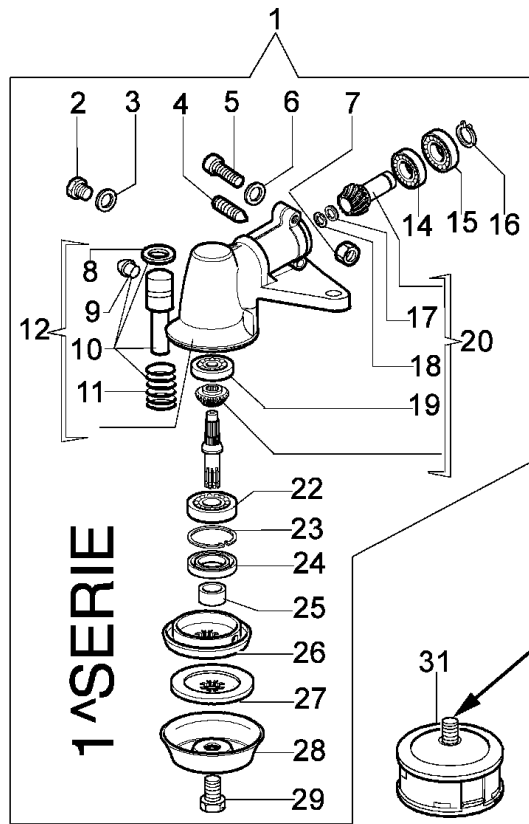

Drawing Starter assy and clutch

---

Reference	Qty	Item number	Description
50	1	3960030	Screw

Drawing Air filter and carburetor

---

Refer ence	Qty	Item number	Description
1	1	3801013	Screw
2	1	3819006	Washer
3	1	4191150	Insulator
4	1	4174093A	Gasket
5	1	2318520	Carburetor C1Q-E3
6	1	4191044	Gasket
7	1	3918005	Washer
8	1	4191049	Starter lever
9	1	4191050	Shutter
10	1	4191152	Support
11	1	4120070	Washer
12	1	320000004	Screw
13	1	4191048	Air filter
14	1	3833073	Washer
15	1	3801012	Screw
16	1	3049004	O-ring
17	1	3078007	Washer
18	1	4174098A	Knob
19	1	4191085	Sponge
20	1	4191157	Filter cover
21	1	3801011	Screw

Drawing	Transmission		
Refer	Qty	Item number	Description
ence 1	1	4174102	Clamp
2	4	3801017R	Screw
3	4	3819006	Washer
4	1	4098797A	Cover
5	2	4098800B	Insert
6	2	4098799A	Clamp
7	1	4174083A	Hub
8	1	61040030	Clamp
9	2	3819010	Washer
10	2	3801026	Screw
11	4	3914003	Nut
12	4	3801015	Screw
13	1	4098116R	Drive shaft
14	1	61040142AR	Tube Ø32
15	1	4095033A	Hand grip
16	1	61170132	Grommet
17	1	3912009	Nut
18	1	3908009	Screw
19	2	3819006	Washer
20	1	4174108	Band
21	1	61040040B	Handlebar
22	1	61040140R	Hand grip
23	1	61040131R	Handle
24	1	61040082A	Throttle cable
25	1	61040083A	Cable
26	3	3801016	Screw
27	2	3960029	Screw
28	1	4138361R	Spring
29	1	4174245BR	Throttle lev
30	1	4174246R	Lever
31	1	4138360R	Spring
32	1	4138358R	Switch
33	1	3914003	Nut
34	1	4100098BR	Spring
35	1	3960021	Screw
36	1	4138359R	Switch
37	1	2317021R	Switch
38	1	61112071	Handle