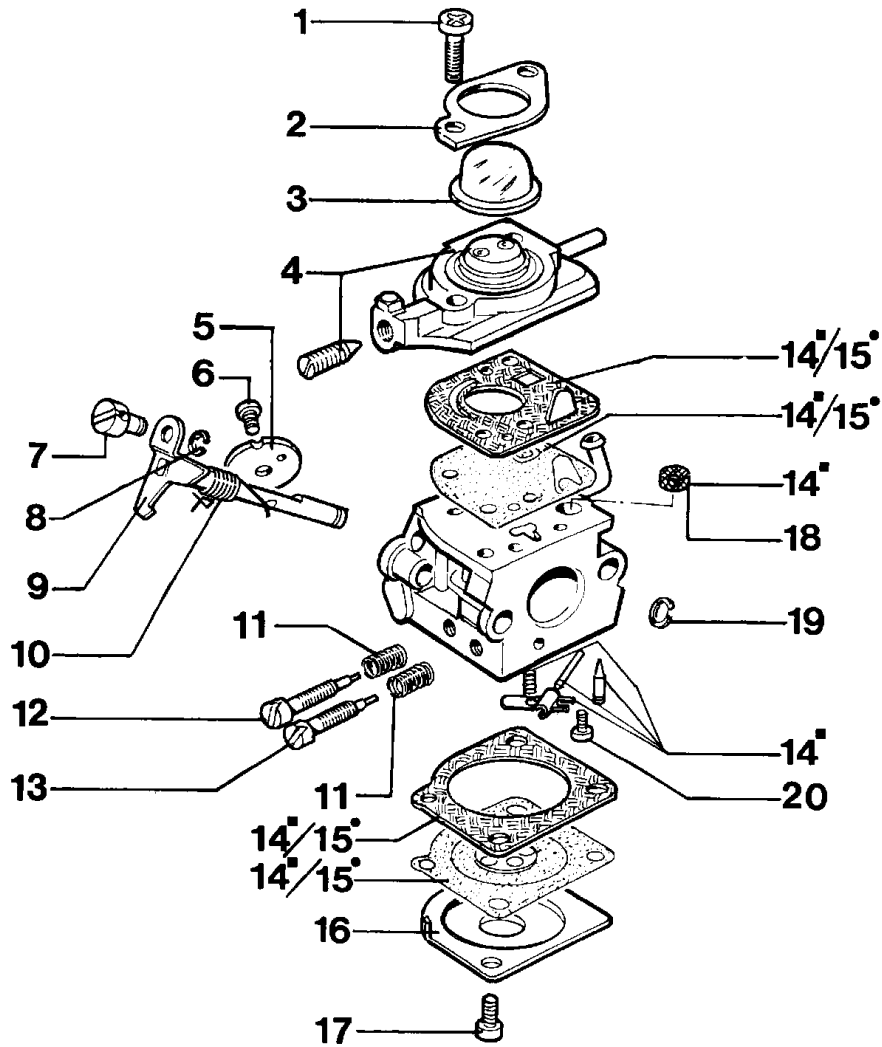

21 **ZAMA C1Q-E3**

mod. 8420 - 8425 - 8510 - 8515

- 15 ● KIT MEMBRANE & GUARNIZIONI
  DIAPHRAGM & GASKET SET
- 14 ■ KIT RIPARAZIONE
  REPAIR KIT

Drawing   Carburetor

Refer ence	Qty	Item number	Description
1	1	2318521	Screw
2	1	2318526	Cover
3	1	2318525	Pump
4	1	2318524	Cover
5	1	2318389	Starter valve
6	1	2318388	Screw
7	1	2318412	Hook
8	1	2318387	Ring
9	1	2318529	Shaft
10	1	2318528	Spring
11	2	2318532	Spring
12	1	2318533	Screw L
13	1	2318534	Screw H
14	1	2318530	Repair kit
15	1	2318511	Gasket set
16	1	2318523	Cover
17	4	2318522	Screw
18	1	2318392	Filter
19	1	2318535	Ring
20	1	2318527	Screw
21	1	2318520	Carburetor C1Q-E3