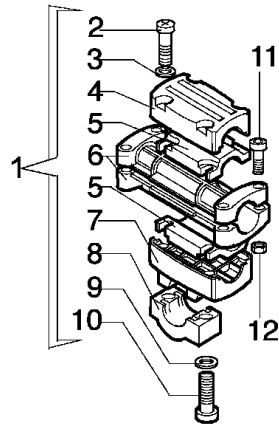

Drawing Starter assy and clutch

---

Reference	Qty	Item number	Description
50	1	3960030	Screw

Drawing Air filter and carburetor

---

Refer ence	Qty	Item number	Description
1	1	3801013	Screw
2	1	3819006	Washer
3	1	4191150	Insulator
4	1	4174093A	Gasket
5	1	2318520	Carburetor C1Q-E3
6	1	4191044	Gasket
7	1	3918005	Washer
8	1	4191049	Starter lever
9	1	4191050	Shutter
10	1	4191152	Support
11	1	4120070	Washer
12	1	320000004	Screw
13	1	4191048	Air filter
14	1	3833073	Washer
15	1	3801012	Screw
16	1	3049004	O-ring
17	1	3078007	Washer
18	1	4174098A	Knob
19	1	4191085	Sponge
20	1	4191157	Filter cover
21	1	3801011	Screw

Drawing	Transmission		
Refer	Qty	Item number	Description
ence 1	1	4174102	Clamp
2	4	3801017R	Screw
3	4	3819006	Washer
4	1	4098797A	Cover
5	2	4098800B	Insert
6	2	4098799A	Clamp
7	1	4174083A	Hub
8	1	61040030	Clamp
9	2	3819010	Washer
10	2	3801026	Screw
11	4	3914003	Nut
12	4	3801015	Screw
13	1	4098116R	Drive shaft
14	1	61040142AR	Tube Ø32
15	1	4095033A	Hand grip
16	1	61170132	Grommet
17	1	3912009	Nut
18	1	3908009	Screw
19	2	3819006	Washer
20	1	4174108	Band
21	1	61040040B	Handlebar
22	1	61040140R	Hand grip
23	1	61040131R	Handle
24	1	61040082A	Throttle cable
25	1	61040083A	Cable
26	3	3801016	Screw
27	2	3960029	Screw
28	1	4138361R	Spring
29	1	4174245BR	Throttle lev
30	1	4174246R	Lever
31	1	4138360R	Spring
32	1	4138358R	Switch
33	1	3914003	Nut
34	1	4100098BR	Spring
35	1	3960021	Screw
36	1	4138359R	Switch
37	1	2317021R	Switch
38	1	61112071	Handle