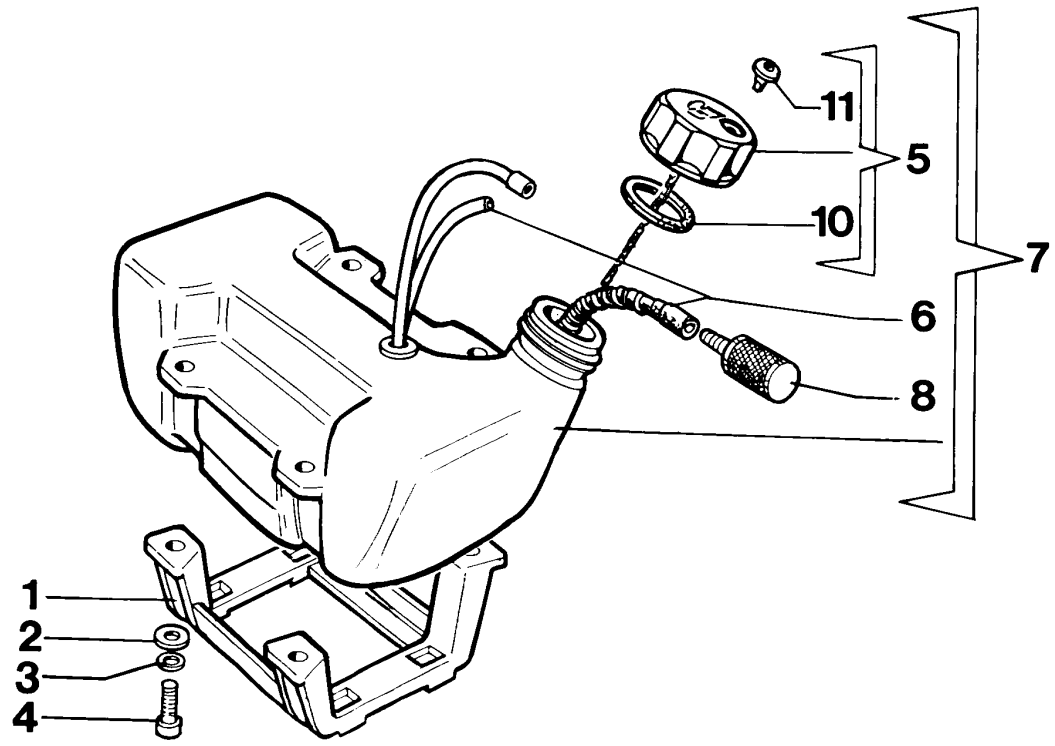

Drawing Starter assy and clutch

---

Reference	Qty	Item number	Description
50	1	3960030	Screw

Drawing Air filter and carburetor

---

Refer ence	Qty	Item number	Description
1	1	3801013	Screw
2	1	3819006	Washer
3	1	4191150	Insulator
4	1	4174093A	Gasket
5	1	2318520	Carburetor C1Q-E3
6	1	4191044	Gasket
7	1	3918005	Washer
8	1	4191049	Starter lever
9	1	4191050	Shutter
10	1	4191152	Support
11	1	4120070	Washer
12	1	320000004	Screw
13	1	4191048	Air filter
14	1	3833073	Washer
15	1	3801012	Screw
16	1	3049004	O-ring
17	1	3078007	Washer
18	1	4174098A	Knob
19	1	4191085	Sponge
20	1	4191157	Filter cover
21	1	3801011	Screw

Drawing	Transmission		
Refer	Qty	Item number	Description
ence 1	1	4174102	Clamp
2	4	3801017R	Screw
3	4	3819006	Washer
4	1	4098797A	Cover
5	2	4098800B	Insert
6	2	4098799A	Clamp
7	1	4174083A	Hub
8	1	61040030	Clamp
9	2	3819010	Washer
10	2	3801026	Screw
11	4	3914003	Nut
12	4	3801015	Screw
13	1	4098116R	Drive shaft
14	1	61040142AR	Tube Ø32
15	1	4095033A	Hand grip
16	1	61170132	Grommet
17	1	3912009	Nut
18	1	3908009	Screw
19	2	3819006	Washer
20	1	4174108	Band
21	1	61040040B	Handlebar
22	1	61040140R	Hand grip
23	1	61040131R	Handle
24	1	61040082A	Throttle cable
25	1	61040083A	Cable
26	3	3801016	Screw
27	2	3960029	Screw
28	1	4138361R	Spring
29	1	4174245BR	Throttle lev
30	1	4174246R	Lever
31	1	4138360R	Spring
32	1	4138358R	Switch
33	1	3914003	Nut
34	1	4100098BR	Spring
35	1	3960021	Screw
36	1	4138359R	Switch
37	1	2317021R	Switch
38	1	61112071	Handle