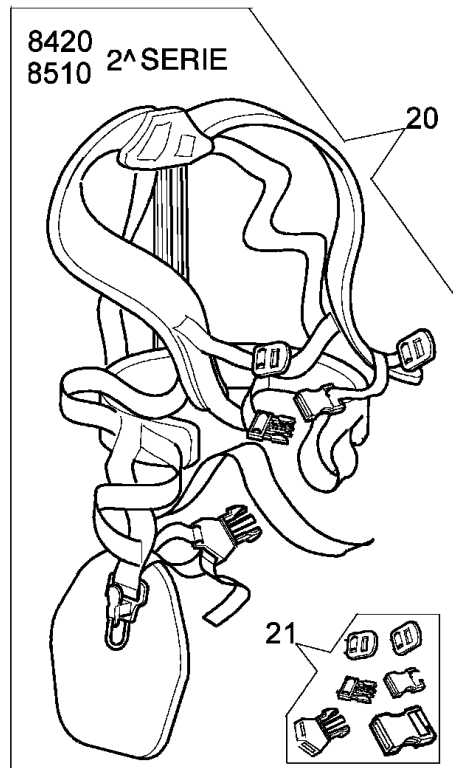

Drawing	Transmission		
Refer	Qty	Item number	Description
ence 1	1	4174102	Clamp
2	4	3801017R	Screw
3	4	3819006	Washer
4	1	4098797A	Cover
5	2	4098800B	Insert
6	2	4098799A	Clamp
7	1	4174083A	Hub
8	1	61040030	Clamp
9	2	3819010	Washer
10	2	3801026	Screw
11	4	3914003	Nut
12	4	3801015	Screw
13	1	4098116R	Drive shaft
14	1	61040142AR	Tube Ø32
15	1	4095033A	Hand grip
16	1	61170132	Grommet
17	1	3912009	Nut
18	1	3908009	Screw
19	2	3819006	Washer
20	1	4174108	Band
21	1	61040040B	Handlebar
22	1	61040140R	Hand grip
23	1	61040131R	Handle
24	1	61040082A	Throttle cable
25	1	61040083A	Cable
26	3	3801016	Screw
27	2	3960029	Screw
28	1	4138361R	Spring
29	1	4174245BR	Throttle lev
30	1	4174246R	Lever
31	1	4138360R	Spring
32	1	4138358R	Switch
33	1	3914003	Nut
34	1	4100098BR	Spring
35	1	3960021	Screw
36	1	4138359R	Switch
37	1	2317021R	Switch
38	1	61112071	Handle

**21** **ZAMA C1Q-E3**

mod. 8420 - 8425 - 8510 - 8515

- 15 ● KIT MEMBRANE & GUARNIZIONI  
DIAPHRAGM & GASKET SET
- 14 ■ KIT RIPARAZIONE  
REPAIR KIT

Drawing      Carburetor

---

Refer ence	Qty	Item number	Description
1	1	2318521	Screw
2	1	2318526	Cover
3	1	2318525	Pump
4	1	2318524	Cover
5	1	2318389	Starter valve
6	1	2318388	Screw
7	1	2318412	Hook
8	1	2318387	Ring
9	1	2318529	Shaft
10	1	2318528	Spring
11	2	2318532	Spring
12	1	2318533	Screw L
13	1	2318534	Screw H
14	1	2318530	Repair kit
15	1	2318511	Gasket set
16	1	2318523	Cover
17	4	2318522	Screw
18	1	2318392	Filter
19	1	2318535	Ring
20	1	2318527	Screw
21	1	2318520	Carburetor C1Q-E3

## Drawing