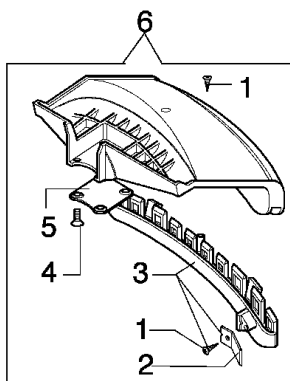

## Drawing

## Bevel gear

Reference	Qty	Item number	Description
1	1	4174265	Bevel gear Ø32
2	1	4138428	Cap
3	1	4179141	Washer
4	1	3805010	Screw
5	1	3801017R	Screw
6	1	3819006	Washer
7	1	3912005	Nut
8	1	3049002	O-ring
9	1	3032005	Rivet
10	1	4174338A	Pin
11	1	4138290	Spring
12	1	4174285	Gear case
13	1	61112057	Gear case
14	1	3034010	Bearing
15	1	3035023	Hook
16	1	3024012	Ring
17	1	4138311A	Ring
18	1	3025009	Ring
19	1	3034218	Bearing
20	1	4191233	Bevel gear set
21	1	61112072R	Bevel gear Ø32
22	1	3034012	Bearing
23	1	3025022	Ring
24	1	3050023R	Seal ring
25	1	4138668	Spacer
26	1	4191247	Hub
27	1	4179088	Flange
28	1	61110074R	Guard
29	1	61040074AR	Screw
30	1	61110075R	Nut
31	1	63019007B	Tap'n go head with 2 nylon lines
32	1	61040071R	Cap
33	1	61112061	Tap'n go head with 2 nylon lines
34	1	61112058	Bevel gear set

**21** **ZAMA C1Q-E3**

mod. 8420 - 8425 - 8510 - 8515

- 15 ● KIT MEMBRANE & GUARNIZIONI  
DIAPHRAGM & GASKET SET
- 14 ■ KIT RIPARAZIONE  
REPAIR KIT

Drawing      Carburetor

---

Refer ence	Qty	Item number	Description
1	1	2318521	Screw
2	1	2318526	Cover
3	1	2318525	Pump
4	1	2318524	Cover
5	1	2318389	Starter valve
6	1	2318388	Screw
7	1	2318412	Hook
8	1	2318387	Ring
9	1	2318529	Shaft
10	1	2318528	Spring
11	2	2318532	Spring
12	1	2318533	Screw L
13	1	2318534	Screw H
14	1	2318530	Repair kit
15	1	2318511	Gasket set
16	1	2318523	Cover
17	4	2318522	Screw
18	1	2318392	Filter
19	1	2318535	Ring
20	1	2318527	Screw
21	1	2318520	Carburetor C1Q-E3