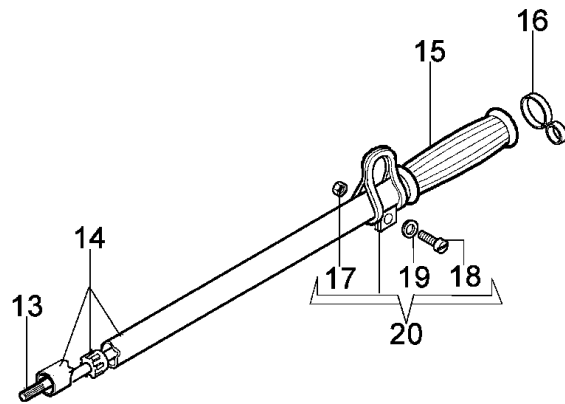

Drawing Starter assy and clutch

---

Reference	Qty	Item number	Description
50	1	3960030	Screw

Drawing Air filter and carburetor

---

Refer ence	Qty	Item number	Description
1	1	3801013	Screw
2	1	3819006	Washer
3	1	4191150	Insulator
4	1	4174093A	Gasket
5	1	2318520	Carburetor C1Q-E3
6	1	4191044	Gasket
7	1	3918005	Washer
8	1	4191049	Starter lever
9	1	4191050	Shutter
10	1	4191152	Support
11	1	4120070	Washer
12	1	320000004	Screw
13	1	4191048	Air filter
14	1	3833073	Washer
15	1	3801012	Screw
16	1	3049004	O-ring
17	1	3078007	Washer
18	1	4174098A	Knob
19	1	4191085	Sponge
20	1	4191157	Filter cover
21	1	3801011	Screw

Drawing	Transmission		
Refer	Qty	Item number	Description
ence 1	1	4174102	Clamp
2	4	3801017R	Screw
3	4	3819006	Washer
4	1	4098797A	Cover
5	2	4098800B	Insert
6	2	4098799A	Clamp
7	1	4174083A	Hub
8	1	61040030	Clamp
9	2	3819010	Washer
10	2	3801026	Screw
11	4	3914003	Nut
12	4	3801015	Screw
13	1	4098116R	Drive shaft
14	1	61040142AR	Tube Ø32
15	1	4095033A	Hand grip
16	1	61170132	Grommet
17	1	3912009	Nut
18	1	3908009	Screw
19	2	3819006	Washer
20	1	4174108	Band
21	1	61040040B	Handlebar
22	1	61040140R	Hand grip
23	1	61040131R	Handle
24	1	61040082A	Throttle cable
25	1	61040083A	Cable
26	3	3801016	Screw
27	2	3960029	Screw
28	1	4138361R	Spring
29	1	4174245BR	Throttle lev
30	1	4174246R	Lever
31	1	4138360R	Spring
32	1	4138358R	Switch
33	1	3914003	Nut
34	1	4100098BR	Spring
35	1	3960021	Screw
36	1	4138359R	Switch
37	1	2317021R	Switch
38	1	61112071	Handle