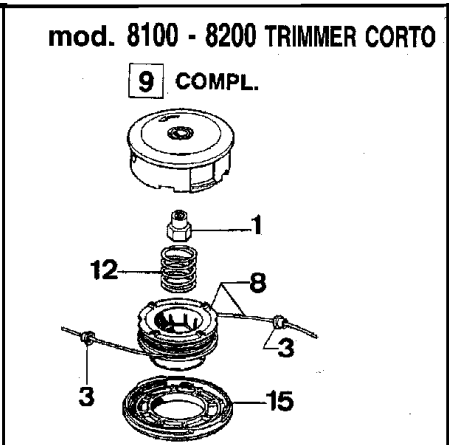

Drawing Nylon heads

Refer ence	Qty	Item number	Description
1	1	4199011	Insert
2	1	63039001	Nylon head
3	1	4199005A	Bushing
4	1	63032003	Nylon spool
5	1	4098589	Safety skid
6	1	4095057	Pin
7	1	4138696	Nylon head Ø2.4
7	1	4138700	Nylon head
8	1	4199024	Nylon spool
9	1	63019006	Nylon head
10	1	63019001A	Nylon head
10	1	63019007B	Tap'n go head with 2 nylon lines
11	1	4199008A	Insert
12	1	4199004	Spring
13	1	4199031	Nylon spool
13	1	4199014	Nylon spool
14	1	3906019	Screw
15	1	4199002	Cover
16	1	4179089R	Flange
17	1	4095138	Hub
18	1	4098587	Flange
19	1	3819006	Washer
20	1	63030007	Spring
21	1	63030004	Knob
22	1	63030002	Cover
23	1	4098176	Spring
24	1	4179070	Nylon spool
24	1	4179075	Nylon spool
25	1	4098175	Bushing
26	1	4098174	Cup
27	1	3806075	Screw
28	1	4179040	Nylon head
28	1	4179035	Nylon head
29	1	4138686	Nylon spool
29	1	4138687	Nylon spool
30	1	61060013	Pin
31	1	070000192	Cover
32	1	3064004A	Washer
33	1	3024012	Ring
34	1	071000010	Spring
35	1	61062006	Nylon spool Ø2
36	1	070000193	Bushing
37	1	071000006	Knob
38	1	3026012	Ring
39	1	3818011A	Washer
40	1	63029008	Tap'n go head with 2 nylon lines
41	1	61062023	Tap'n go head with 2 nylon lines