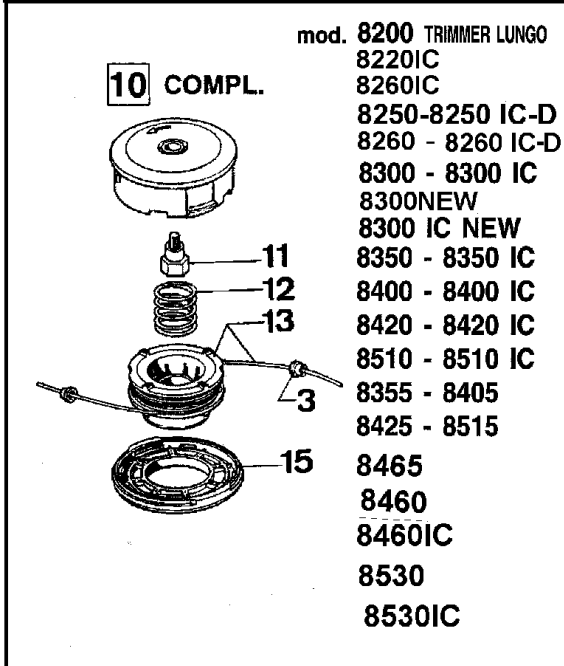

Drawing Nylon heads

Refer ence	Qty	Item number	Description
1	1	4199011	Insert
2	1	63039001	Nylon head
3	1	4199005A	Bushing
4	1	63032003	Nylon spool
5	1	4098589	Safety skid
6	1	4095057	Pin
7	1	4138696	Nylon head Ø2.4
7	1	4138700	Nylon head
8	1	4199024	Nylon spool
9	1	63019006	Nylon head
10	1	63019001A	Nylon head
10	1	63019007B	Tap'n go head with 2 nylon lines
11	1	4199008A	Insert
12	1	4199004	Spring
13	1	4199031	Nylon spool
13	1	4199014	Nylon spool
14	1	3906019	Screw
15	1	4199002	Cover
16	1	4179089R	Flange
17	1	4095138	Hub
18	1	4098587	Flange
19	1	3819006	Washer
20	1	63030007	Spring
21	1	63030004	Knob
22	1	63030002	Cover
23	1	4098176	Spring
24	1	4179070	Nylon spool
24	1	4179075	Nylon spool
25	1	4098175	Bushing
26	1	4098174	Cup
27	1	3806075	Screw
28	1	4179040	Nylon head
28	1	4179035	Nylon head
29	1	4138686	Nylon spool
29	1	4138687	Nylon spool
30	1	61060013	Pin
31	1	070000192	Cover
32	1	3064004A	Washer
33	1	3024012	Ring
34	1	071000010	Spring
35	1	61062006	Nylon spool Ø2
36	1	070000193	Bushing
37	1	071000006	Knob
38	1	3026012	Ring
39	1	3818011A	Washer
40	1	63029008	Tap'n go head with 2 nylon lines
41	1	61062023	Tap'n go head with 2 nylon lines