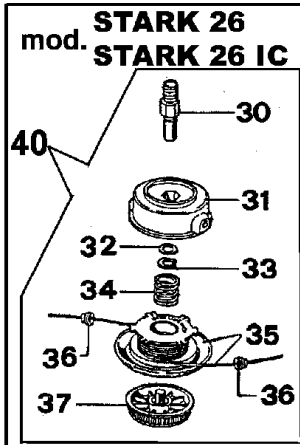

Drawing Nylon heads

Refer ence	Qty	Item number	Description
1	1	4199011	Insert
2	1	63039001	Nylon head
3	1	4199005A	Bushing
4	1	63032003	Nylon spool
5	1	4098589	Safety skid
6	1	4095057	Pin
7	1	4138696	Nylon head Ø2.4
7	1	4138700	Nylon head
8	1	4199024	Nylon spool
9	1	63019006	Nylon head
10	1	63019001A	Nylon head
10	1	63019007B	Tap'n go head with 2 nylon lines
11	1	4199008A	Insert
12	1	4199004	Spring
13	1	4199031	Nylon spool
13	1	4199014	Nylon spool
14	1	3906019	Screw
15	1	4199002	Cover
16	1	4179089R	Flange
17	1	4095138	Hub
18	1	4098587	Flange
19	1	3819006	Washer
20	1	63030007	Spring
21	1	63030004	Knob
22	1	63030002	Cover
23	1	4098176	Spring
24	1	4179070	Nylon spool
24	1	4179075	Nylon spool
25	1	4098175	Bushing
26	1	4098174	Cup
27	1	3806075	Screw
28	1	4179040	Nylon head
28	1	4179035	Nylon head
29	1	4138686	Nylon spool
29	1	4138687	Nylon spool
30	1	61060013	Pin
31	1	070000192	Cover
32	1	3064004A	Washer
33	1	3024012	Ring
34	1	071000010	Spring
35	1	61062006	Nylon spool Ø2
36	1	070000193	Bushing
37	1	071000006	Knob
38	1	3026012	Ring
39	1	3818011A	Washer
40	1	63029008	Tap'n go head with 2 nylon lines
41	1	61062023	Tap'n go head with 2 nylon lines