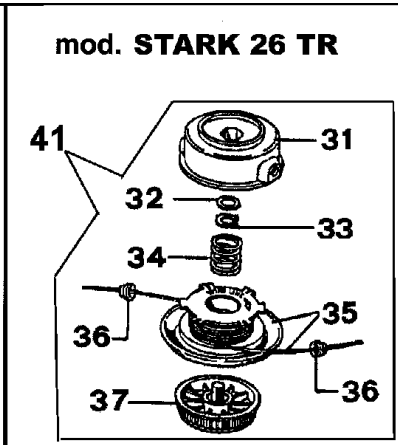

Drawing Nylon heads

Refer ence	Qty	Item number	Description
1	1	4199011	Insert
2	1	63039001	Nylon head
3	1	4199005A	Bushing
4	1	63032003	Nylon spool
5	1	4098589	Safety skid
6	1	4095057	Pin
7	1	4138696	Nylon head Ø2.4
7	1	4138700	Nylon head
8	1	4199024	Nylon spool
9	1	63019006	Nylon head
10	1	63019001A	Nylon head
10	1	63019007B	Tap'n go head with 2 nylon lines
11	1	4199008A	Insert
12	1	4199004	Spring
13	1	4199031	Nylon spool
13	1	4199014	Nylon spool
14	1	3906019	Screw
15	1	4199002	Cover
16	1	4179089R	Flange
17	1	4095138	Hub
18	1	4098587	Flange
19	1	3819006	Washer
20	1	63030007	Spring
21	1	63030004	Knob
22	1	63030002	Cover
23	1	4098176	Spring
24	1	4179070	Nylon spool
24	1	4179075	Nylon spool
25	1	4098175	Bushing
26	1	4098174	Cup
27	1	3806075	Screw
28	1	4179040	Nylon head
28	1	4179035	Nylon head
29	1	4138686	Nylon spool
29	1	4138687	Nylon spool
30	1	61060013	Pin
31	1	070000192	Cover
32	1	3064004A	Washer
33	1	3024012	Ring
34	1	071000010	Spring
35	1	61062006	Nylon spool Ø2
36	1	070000193	Bushing
37	1	071000006	Knob
38	1	3026012	Ring
39	1	3818011A	Washer
40	1	63029008	Tap'n go head with 2 nylon lines
41	1	61062023	Tap'n go head with 2 nylon lines