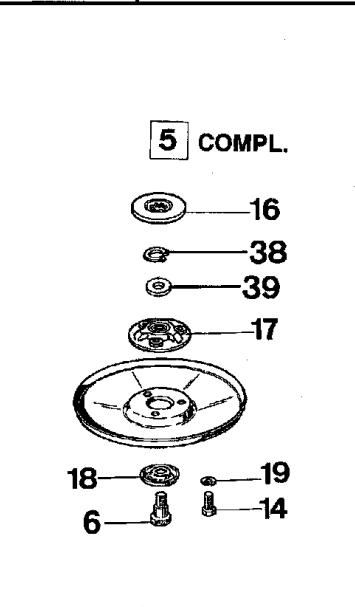

Drawing Nylon heads

Refer ence	Qty	Item number	Description
1	1	4199011	Insert
2	1	63039001	Nylon head
3	1	4199005A	Bushing
4	1	63032003	Nylon spool
5	1	4098589	Safety skid
6	1	4095057	Pin
7	1	4138696	Nylon head Ø2.4
7	1	4138700	Nylon head
8	1	4199024	Nylon spool
9	1	63019006	Nylon head
10	1	63019001A	Nylon head
10	1	63019007B	Tap'n go head with 2 nylon lines
11	1	4199008A	Insert
12	1	4199004	Spring
13	1	4199031	Nylon spool
13	1	4199014	Nylon spool
14	1	3906019	Screw
15	1	4199002	Cover
16	1	4179089R	Flange
17	1	4095138	Hub
18	1	4098587	Flange
19	1	3819006	Washer
20	1	63030007	Spring
21	1	63030004	Knob
22	1	63030002	Cover
23	1	4098176	Spring
24	1	4179070	Nylon spool
24	1	4179075	Nylon spool
25	1	4098175	Bushing
26	1	4098174	Cup
27	1	3806075	Screw
28	1	4179040	Nylon head
28	1	4179035	Nylon head
29	1	4138686	Nylon spool
29	1	4138687	Nylon spool
30	1	61060013	Pin
31	1	070000192	Cover
32	1	3064004A	Washer
33	1	3024012	Ring
34	1	071000010	Spring
35	1	61062006	Nylon spool Ø2
36	1	070000193	Bushing
37	1	071000006	Knob
38	1	3026012	Ring
39	1	3818011A	Washer
40	1	63029008	Tap'n go head with 2 nylon lines
41	1	61062023	Tap'n go head with 2 nylon lines