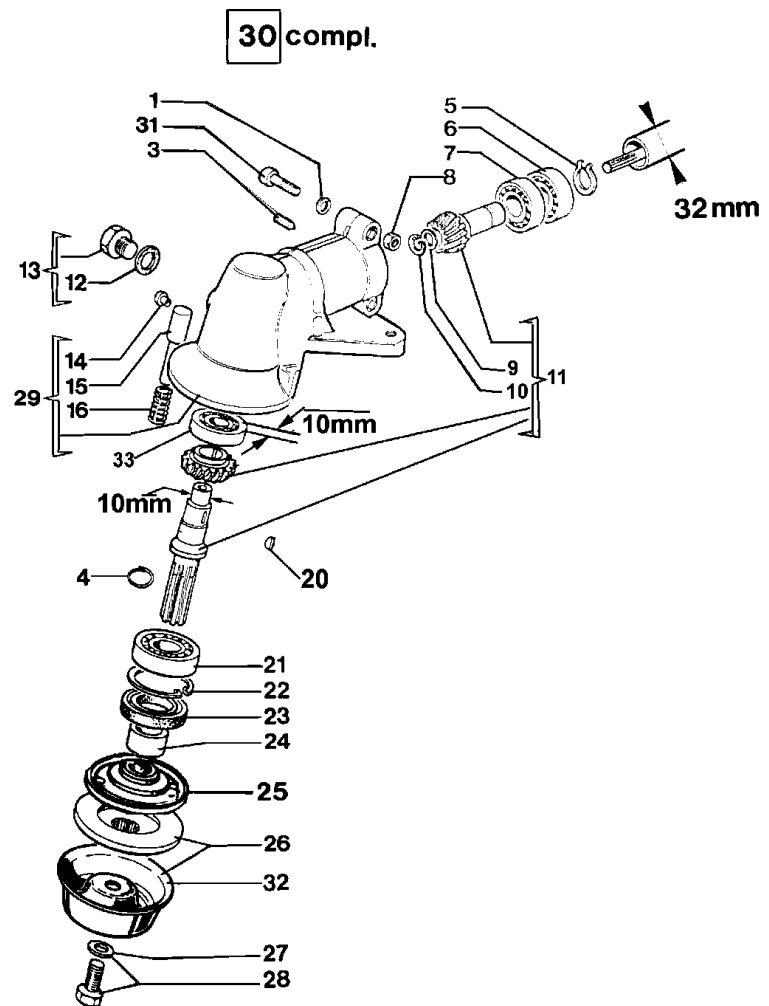

Drawing

Bevel gear

Refer	Qty	Item number	Description
ence 1	1	3819006	Washer
3	1	3805010	Screw
4	1	4179068	Ring
5	1	3024012	Ring
6	1	3035023	Hook
7	1	3034010	Bearing
8	1	3912005	Nut
9	1	4138311A	Ring
10	1	3025009	Ring
11	1	4191276	Bevel gear set
12	1	4179141	Washer
13	1	4138428	Cap
14	1	3032005	Rivet
15	1	4138289	Pin
16	1	4138290	Spring
20	1	3028013R	Key
21	1	3034012	Bearing
22	1	3025022	Ring
23	1	3050023R	Seal ring
24	1	4138668	Spacer
25	1	4191110	Hub
26	1	4138666	Flange
27	1	3818016	Washer
28	1	4138664	Screw
29	1	4174285	Gear case
30	1	4174265	Bevel gear Ø32
31	1	3801017R	Screw
32	1	4100456R	Guard
33	1	3034008	Bearing