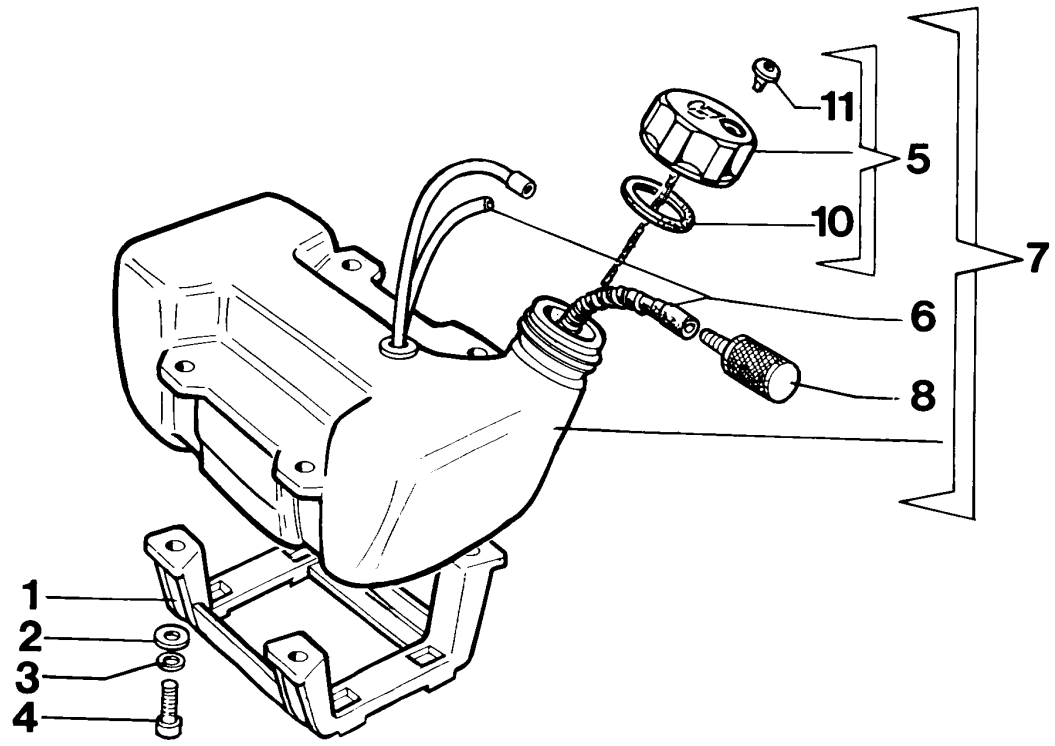

Drawing Fuel tank

Reference	Qty	Item number	Description
1	1	4191034B	Stand
2	1	3918005	Washer
3	1	3819006	Washer
4	1	3801013	Screw
5	1	4100309	Cap
6	1	4191177	Hose
7	1	4191156A	Fuel tank
8	1	094500207	Fuel filter
10	1	4100308	Gasket
11	1	4098658AR	Breather valve