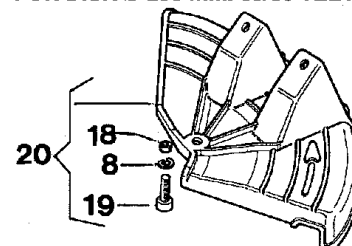

OPTIONAL

PER DISCO Ø 200 mm. 22 DENTI
FOR DISK Ø 200 mm. 22 TEETH

OPTIONAL

PER DISCHI Ø 255 mm. 60/80 DENTI
FOR DISK Ø 255 mm. 60/80 TEETH

OPTIONAL

PER DISCHI Ø 255 mm. 60/80 DENTI
FOR DISK Ø 255 mm. 60/80 TEETH

Drawing

Guards

Refer	Qty	Item number	Description
ence 1	1	3960040R	Screw
2	1	4192048A	Guard
3	1	4174278	Plate
4	1	3802004BR	Screw
5	1	4174283A	Skirt w/blade
6	1	4174275R	Blade
7	1	4138682	Plate
8	1	3819006	Washer
9	1	3801011	Screw
10	1	4138692A	Guard assy
11	1	4179113A	Skirt w/blade
12	1	4174280	Metal guard
13	1	3914003	Nut
14	1	4174279	Metal guard
15	1	4179119A	Guard assy
15	1	4179114A	Guard assy
16	1	61042035	Plastic guard
17	1	4168053A	Guard assy
18	1	3912005	Nut
19	1	3801011	Screw
20	1	4175120	Disc guard d.203
21	1	3916005	Washer
22	1	3960014	Screw
23	1	60012023	Guard assy
24	1	3801013	Screw
25	1	4198047	Guard assy
25	1	4198044	Guard