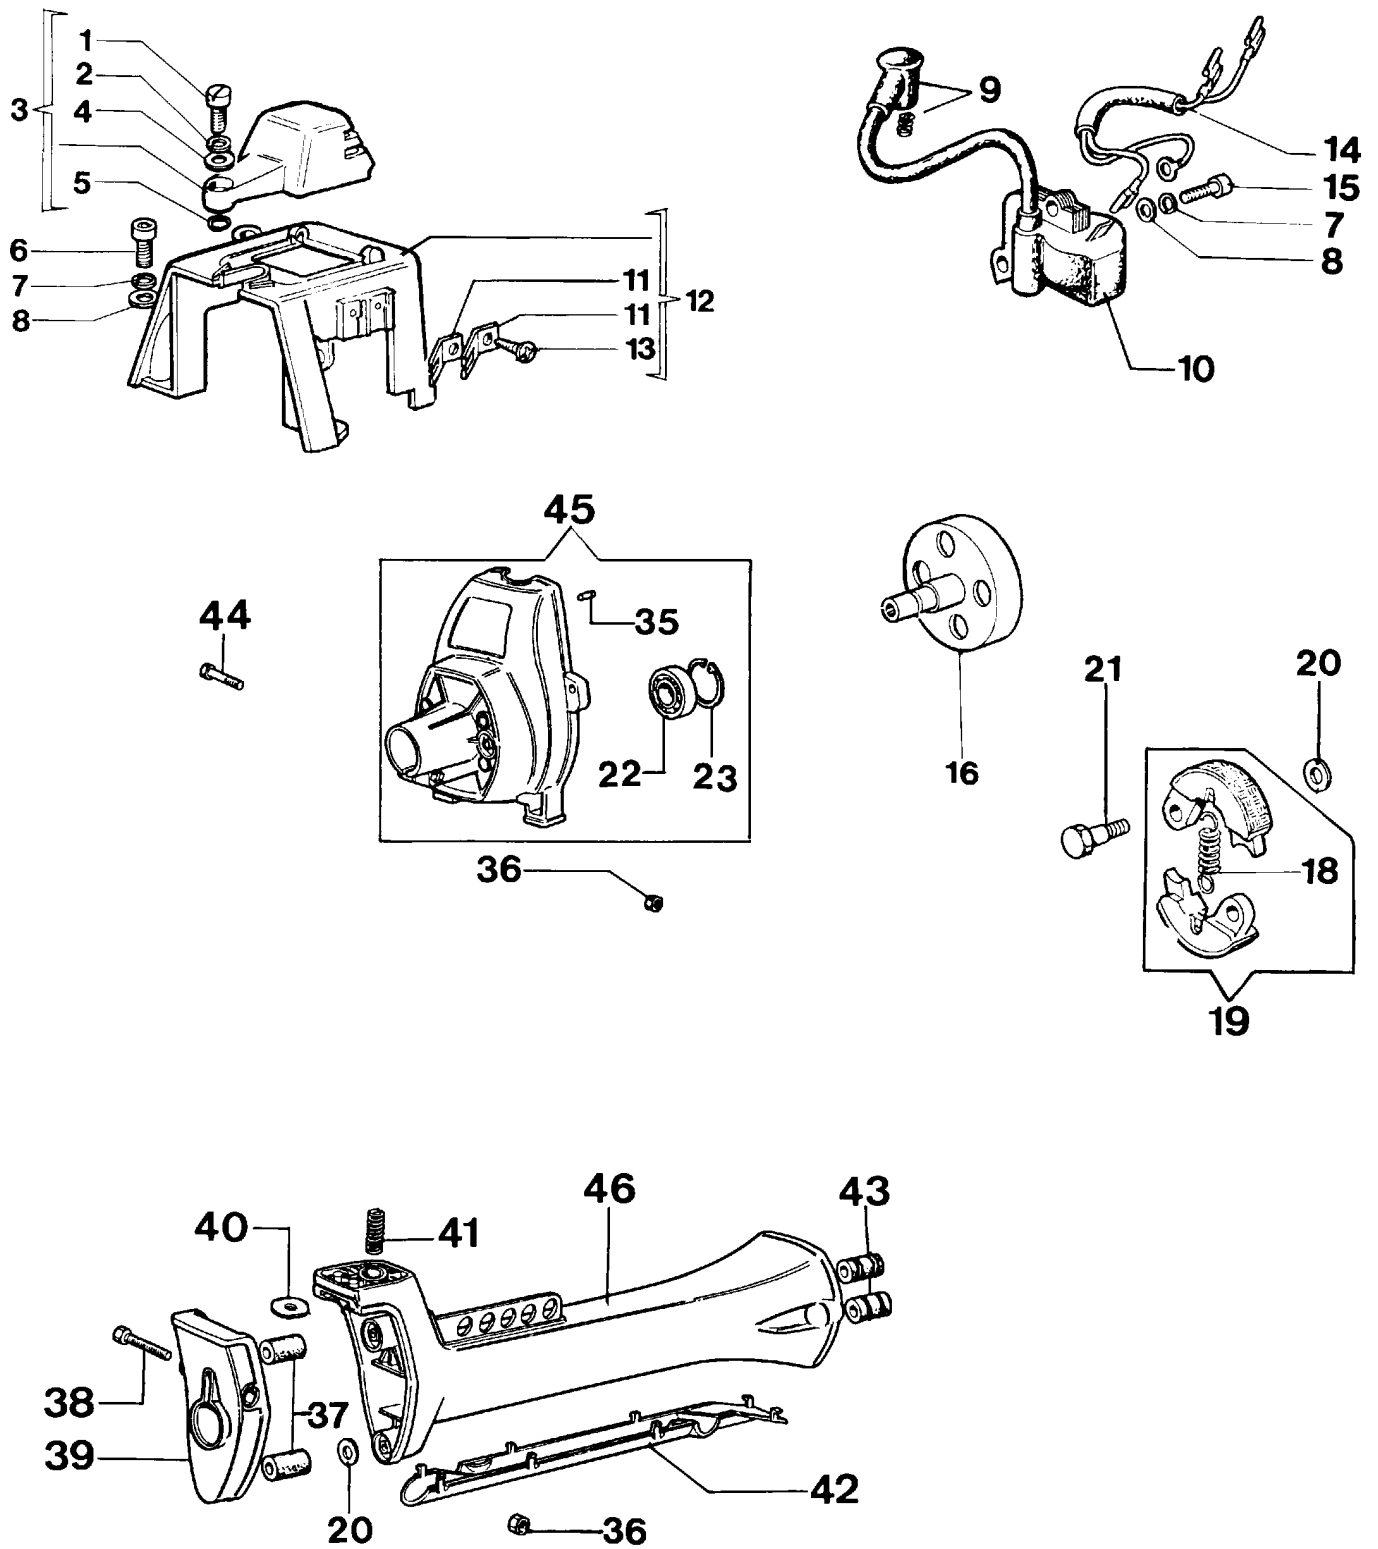

Drawing	Transmission		
Refer ence	Qty	Item number	Description
1	1	3960021	Screw
2	1	4138359R	Switch
3	1	4100098BR	Spring
4	1	3914003	Nut
5	1	2317021R	Switch
6	1	4138358R	Switch
7	1	4138360R	Spring
8	1	4174246R	Lever
9	1	4174245BR	Throttle lev
10	1	4138361R	Spring
11	1	4191206	Tube Ø32
12	1	4098116R	Drive shaft
13	1	3960029	Screw
14	1	3801016	Screw
15	1	4095032A	Hand grip
16	1	61040040B	Handlebar
17	1	61040131R	Handle
18	1	61040082	Throttle cable
19	1	61040083A	Cable
20	1	4191243A	Handlebar
21	1	4191230	Hub
22	1	4191229	Hub
23	1	61042030	Knob
24	1	3918013	Washer
25	1	61040044	Spring
26	1	61040043	Washer
27	1	4191228	Clamp
28	1	3801027	Screw
29	1	3914006	Nut
30	1	61040033	Shock absorber
31	1	3818011A	Washer
32	1	4191227	Support
33	1	61040036	Cover
34	1	61040099	Shock absorber
35	1	3023008R	Pin
36	1	3025022	Ring
37	1	3035019	Bearing
38	1	4191278B	Clutch case
39	1	4174113	Plate
40	1	4174117	Grip-end
41	1	4174157	Tape red
42	1	4174111	Key
43	1	4098812A	Spring
44	1	4174163	Harness
45	1	3901008	Screw

21 **ZAMA C1Q-E3**

mod. 8420 - 8425 - 8510 - 8515

15 ● KIT MEMBRANE & GUARNIZIONI
DIAPHRAGM & GASKET SET

14 ■ KIT RIPARAZIONE
REPAIR KIT

Drawing Carburetor

Refer ence	Qty	Item number	Description
1	1	2318521	Screw
2	1	2318526	Cover
3	1	2318525	Pump
4	1	2318524	Cover
5	1	2318389	Starter valve
6	1	2318388	Screw
7	1	2318386	Pin
8	1	2318387	Ring
9	1	2318529	Shaft
10	1	2318528	Spring
11	1	2318532	Spring
12	1	2318533	Screw L
13	1	2318534	Screw H
14	1	2318530	Repair kit
15	1	2318531	Gasket set
16	1	2318523	Cover
17	1	2318522	Screw
18	1	2318392	Filter
19	1	2318535	Ring
20	1	2318527	Screw
21	1	2318520	Carburetor C1Q-E3