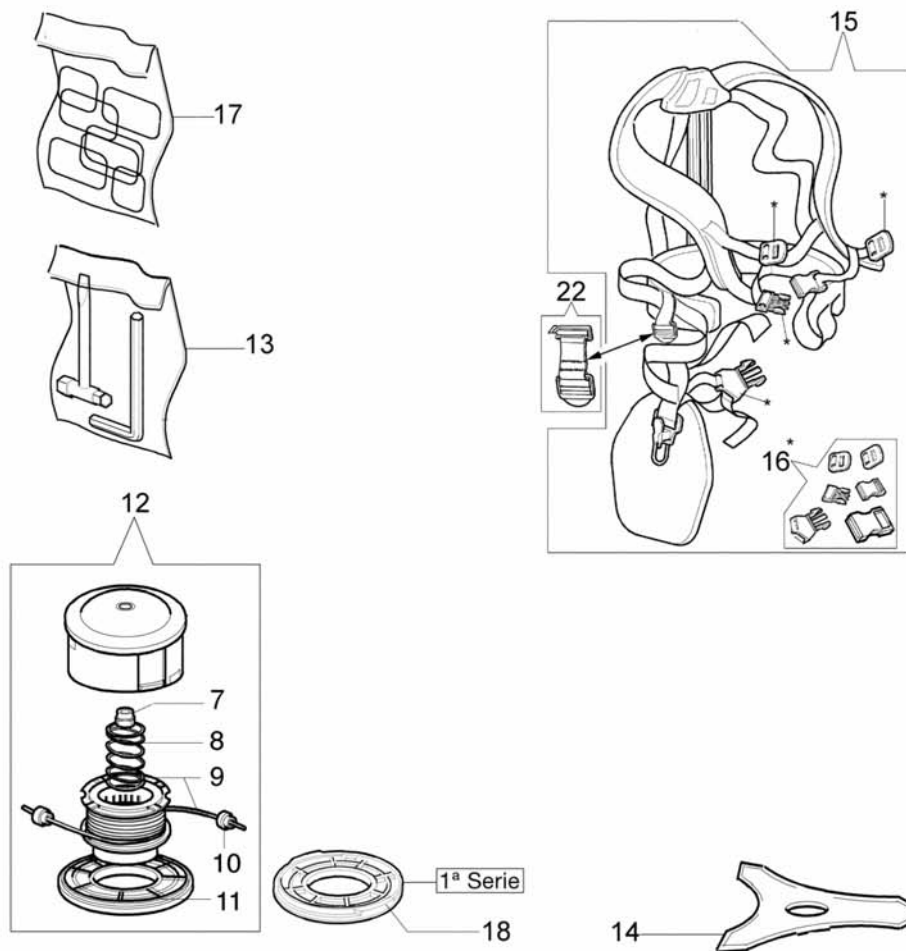

Ref.Nu	Qty	Part number	Description	Validity from	Validity till	Notes	Bulletin
1	1	3960040R	Screw				
2	1	4174275R	Blade				
3	1	4174283A	Skirt w/blade				
4	8	3802004CR	Screw				
5	1	4174278	Plate				
6	1	4192048A	Guard				
7	1	61110076	Insert				
8	1	4199004	Spring				
9	1	4199031A	Spool Ø3				
10	2	4199005A	Bushing				
11	1	4199046	Cover				BT3-074-08/07
12	1	61112059A	Tap'n go head with 2 nylon lines				BT3-074-08/07
13	1	4191240	Tool kit				
14	1	4095665AR	3-tooth brush blade in tempered steel				
15	1	63070002R	Professional harness				
16	1	63070025	Buckle/slide set				
17	1	61120012	Labels kit				
18	1	4199026A	Cover				
19	1	4199048R	Spring				
20	1	63019012A	Quick load head with 2 nylon lines				
21	1	4199049	Spool				
22	1	63070036	Compl. buckle