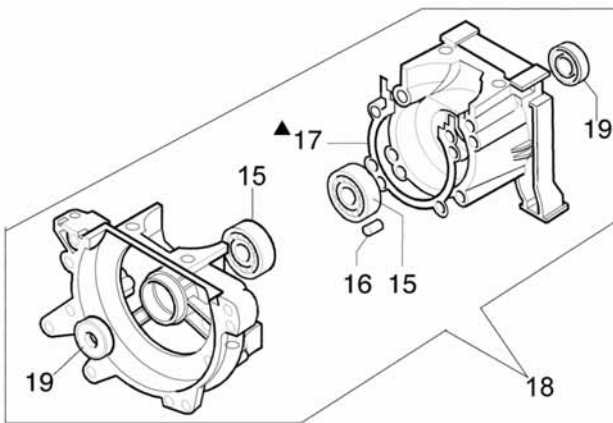

▲27

*21 Short Block

Ref.Nu	Qty	Part number	Description	Validity from	Validity till	Notes	Bulletin
1	1	4191180R	Cylinder cover				
2	3	4175089A	Screw				
3	2	4191069B	Plate				
4	1	3055115	Spark plug				
5	1	61122014D	Cylinder assy Ø42				BT3-081-03/09
6	4	3801034	Screw				
7	4	3819010	Washer				
8	1	61110005	Gasket				
9	1	3960017AR	Screw				
10	2	4191005	Ring				BT3-081-03/09
11	1	61122015A	Piston assy Ø42				BT3-081-03/09
12	1	61110017	Plate				
13	2	50070128R	Piston ring Ø42				BT3-081-03/09
14	2	3806054AR	Screw				
15	2	3034012R	Bearing				
16	2	3023008R	Pin				
17	1	4191012	Gasket				
18	1	61110145	Crankcase assy				
19	2	3050015AR	Seal ring				
20	4	4175088R	Screw				
21	1	61122021	Short block				
22	1	3819006	Washer				
23	1	3037014	Bearing				
24	1	4191214	Crankshaft				
25	1	3028013R	Key				
26	1	61110046	Gasket				
27	1	61110068	Gasket set				
28	1	61110054	Gasket				
29	1	61110128	Flange				
30	1	61110127	Screen				
31	2	3801052R	Screw				
32	2	3033074	Washer				
33	1	61110147	Muffler kit				
34	1	61110022A	Cover				
35	2	3960030	Screw				
36	1	61110132	Guard				
37	1	094000251	Nut				
38	1	3801010R	Screw				
39	1	3918002	Washer				
40	1	3049005	O-ring				
41	1	3916006	Washer				
42	1	3908032R	Screw				
43	1	4191179	Cover				