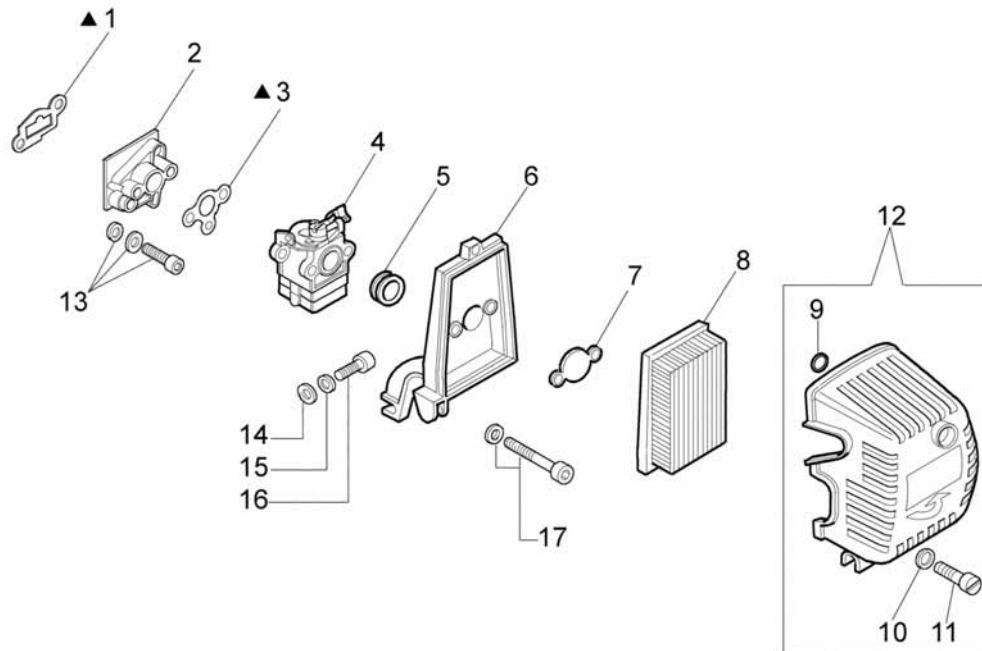

▲27

*21 Short Block

Ref.Nu	Qty	Part number	Description	Validity from	Validity till	Notes	Bulletin
1	1	4191180R	Cylinder cover				
2	3	4175089A	Screw				
3	2	4191069B	Plate				
4	1	3055115	Spark plug				
5	1	61122014D	Cylinder assy Ø42				BT3-081-03/09
6	4	3801034	Screw				
7	4	3819010	Washer				
8	1	61110005	Gasket				
9	1	3960017AR	Screw				
10	2	4191005	Ring				BT3-081-03/09
11	1	61122015A	Piston assy Ø42				BT3-081-03/09
12	1	61110017	Plate				
13	2	50070128R	Piston ring Ø42				BT3-081-03/09
14	2	3806054AR	Screw				
15	2	3034012R	Bearing				
16	2	3023008R	Pin				
17	1	4191012	Gasket				
18	1	61110145	Crankcase assy				
19	2	3050015AR	Seal ring				
20	4	4175088R	Screw				
21	1	61122021	Short block				
22	1	3819006	Washer				
23	1	3037014	Bearing				
24	1	4191214	Crankshaft				
25	1	3028013R	Key				
26	1	61110046	Gasket				
27	1	61110068	Gasket set				
28	1	61110054	Gasket				
29	1	61110128	Flange				
30	1	61110127	Screen				
31	2	3801052R	Screw				
32	2	3033074	Washer				
33	1	61110147	Muffler kit				
34	1	61110022A	Cover				
35	2	3960030	Screw				
36	1	61110132	Guard				
37	1	094000251	Nut				
38	1	3801010R	Screw				
39	1	3918002	Washer				
40	1	3049005	O-ring				
41	1	3916006	Washer				
42	1	3908032R	Screw				
43	1	4191179	Cover				