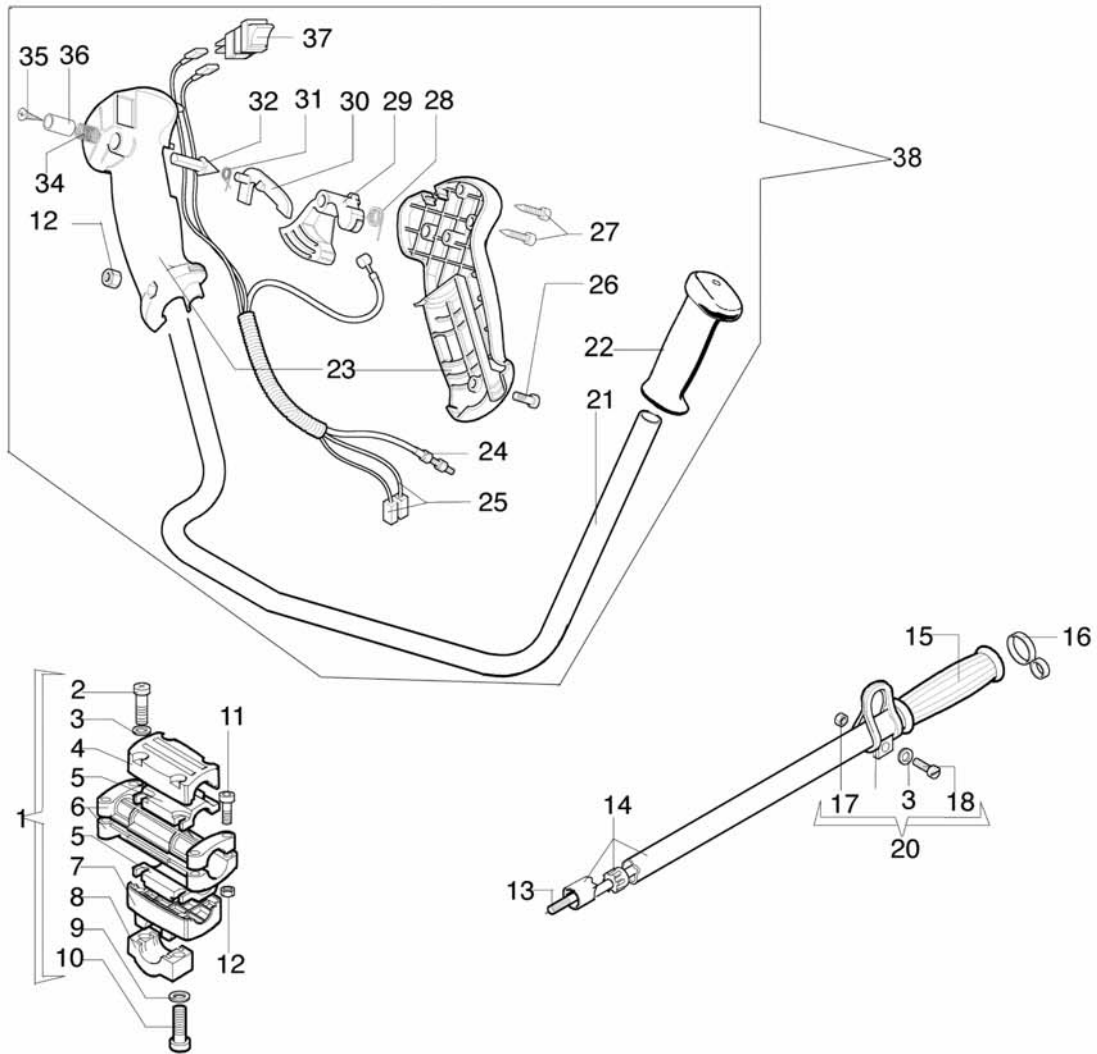

Ref.Nu	Qty	Part number	Description	Validity from	Validity till	Notes	Bulletin
1	1	4174102	Clamp				
2	4	3801017R	Screw				
3	6	3819006	Washer				
4	1	4098797A	Cover				
5	2	4098800B	Insert				
6	2	4098799A	Clamp				
7	1	4174083A	Hub				
8	1	61040030	Clamp				
9	2	3819010	Washer				
10	2	3801026	Screw				
11	4	3801015	Screw				
12	4	3914003	Nut				
13	1	4098116R	Drive shaft				
14	1	61040142AR	Tube Ø32				
15	1	4095033A	Hand grip				
16	1	61170132R	Grommet				
17	1	3912009	Nut				
18	1	3908009	Screw				
20	1	4174108	Band				
21	1	4174187BR	Handle				
22	1	61040140R	Hand grip				
23	1	61040131R	Handle				
24	1	61110039A	Throttle cable				
25	1	61040083A	Cable				
26	3	3801016	Screw				
27	2	3960029	Screw				
28	1	4138361R	Spring				
29	1	4174245CR	Throttle lev				
30	1	4174246AR	Lever				
31	1	4138360R	Spring				
32	1	4138358R	Switch				
34	1	4100098BR	Spring				
35	1	3960021	Screw				
36	1	4138359R	Switch				
37	1	2317021R	Switch				
38	1	61112071R	Handle