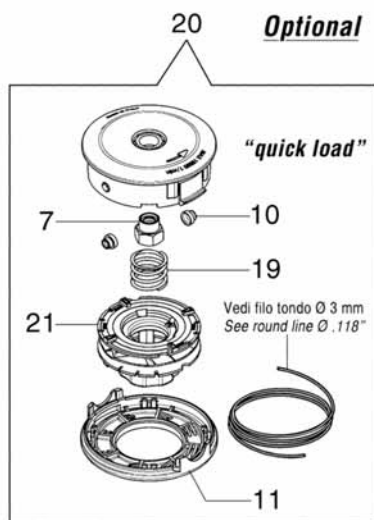

Ref.Nu	Qty	Part number	Description	Validity from	Validity till	Notes	Bulletin
1	1	3960040R	Screw				
2	1	4174275R	Blade				
3	1	4174283A	Skirt w/blade				
4	8	3802004CR	Screw				
5	1	4174278	Plate				
6	1	4192048A	Guard				
7	1	61110076	Insert				
8	1	4199004	Spring				
9	1	4199031A	Spool Ø3				
10	2	4199005A	Bushing				
11	1	4199046	Cover				BT3-074-08/07
12	1	61112059A	Tap'n go head with 2 nylon lines				BT3-074-08/07
13	1	4191240	Tool kit				
14	1	4095665AR	3-tooth brush blade in tempered steel				
15	1	63070002R	Professional harness				
16	1	63070025	Buckle/slide set				
17	1	61120012	Labels kit				
18	1	4199026A	Cover				
19	1	4199048R	Spring				
20	1	63019012A	Quick load head with 2 nylon lines				
21	1	4199049	Spool				
22	1	63070036	Compl. buckle