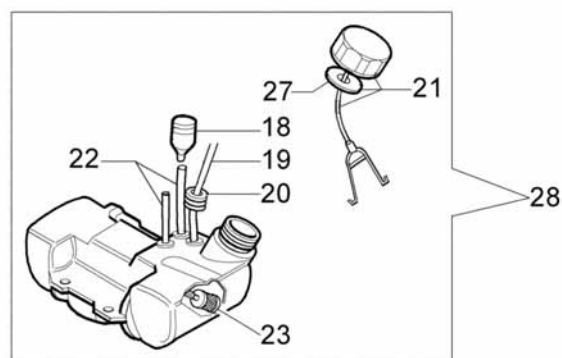

Ref.Nu	Qty	Part number	Description	Validity from	Validity till	Notes	Bulletin
1	1	61110006A	Gasket				
2	1	61110007	Insulator				
3	1	61110008A	Gasket				
4	1	2318968R	Carburetor WYK143A				
5	1	61120022	Gasket				
6	1	61120024A	Support				
7	1	61120020A	Plate				
8	1	61120018R	Air filter				
9	1	008200282	O-ring				
10	1	3916006	Washer				
11	1	3908036	Screw				
12	1	61122022	Filter cover				
13	2	4175124	Screw				
14	1	3916005	Washer				
15	1	3819006	Washer				
16	1	3801011	Screw				
17	2	61112005	Screw				
18	1	61070011A	Breather valve				
19	1	4100415	Tube				
20	1	4161211	Bush				
21	1	61070079R	Tank cap				
22	2	61110034	Tube				
23	1	50010218R	Fuel filter				
24	4	3918005	Washer				
25	4	3801013R	Screw				
26	1	61040015C	Stand				
27	1	61070006	Gasket				
28	1	61110028R	Tank