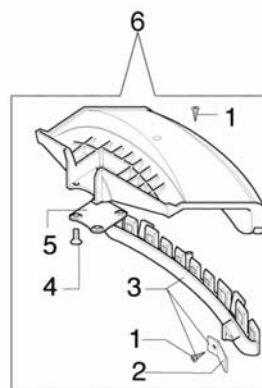

Ref.Nu	Qty	Part number	Description	Validity from	Validity till	Notes	Bulletin
1	1	3960040R	Screw				
2	1	4174275R	Blade				
3	1	4174283A	Skirt w/blade				
4	8	3802004CR	Screw				
5	1	4174278	Plate				
6	1	4192048A	Guard				
7	1	61110076	Insert				
8	1	4199004	Spring				
9	1	4199031A	Spool Ø3				
10	2	4199005A	Bushing				
11	1	4199046	Cover				BT3-074-08/07
12	1	61112059A	Tap'n go head with 2 nylon lines				BT3-074-08/07
13	1	4191240	Tool kit				
14	1	4095665AR	3-tooth brush blade in tempered steel				
15	1	63070002R	Professional harness				
16	1	63070025	Buckle/slide set				
17	1	61120012	Labels kit				
18	1	4199026A	Cover				
19	1	4199048R	Spring				
20	1	63019012A	Quick load head with 2 nylon lines				
21	1	4199049	Spool				
22	1	63070036	Compl. buckle