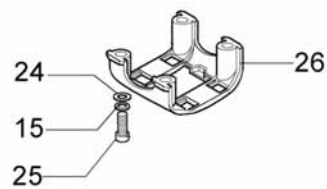

▲27

*21 Short Block

Ref.Nu	Qty	Part number	Description	Validity from	Validity till	Notes	Bulletin
1	1	4191180R	Cylinder cover				
2	3	4175089A	Screw				
3	2	4191069B	Plate				
4	1	3055115	Spark plug				
5	1	61122014D	Cylinder assy Ø42				BT3-081-03/09
6	4	3801034	Screw				
7	4	3819010	Washer				
8	1	61110005	Gasket				
9	1	3960017AR	Screw				
10	2	4191005	Ring				BT3-081-03/09
11	1	61122015A	Piston assy Ø42				BT3-081-03/09
12	1	61110017	Plate				
13	2	50070128R	Piston ring Ø42				BT3-081-03/09
14	2	3806054AR	Screw				
15	2	3034012R	Bearing				
16	2	3023008R	Pin				
17	1	4191012	Gasket				
18	1	61110145	Crankcase assy				
19	2	3050015AR	Seal ring				
20	4	4175088R	Screw				
21	1	61122021	Short block				
22	1	3819006	Washer				
23	1	3037014	Bearing				
24	1	4191214	Crankshaft				
25	1	3028013R	Key				
26	1	61110046	Gasket				
27	1	61110068	Gasket set				
28	1	61110054	Gasket				
29	1	61110128	Flange				
30	1	61110127	Screen				
31	2	3801052R	Screw				
32	2	3033074	Washer				
33	1	61110147	Muffler kit				
34	1	61110022A	Cover				
35	2	3960030	Screw				
36	1	61110132	Guard				
37	1	094000251	Nut				
38	1	3801010R	Screw				
39	1	3918002	Washer				
40	1	3049005	O-ring				
41	1	3916006	Washer				
42	1	3908032R	Screw				
43	1	4191179	Cover				