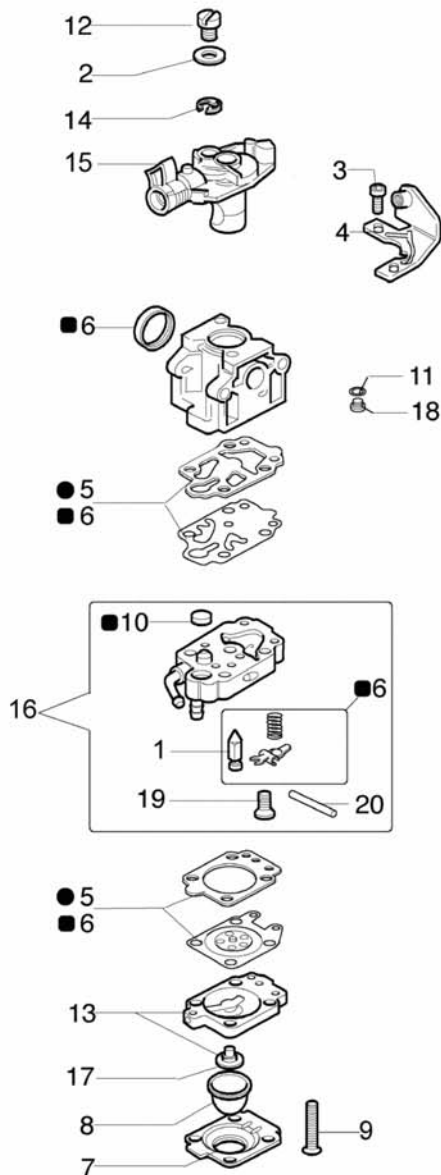

mod. Walbro WYK-143A compl. p.n. 2318968R

- 5 KIT MEMBRANE E GUARNIZIONI
  DIAPHRAGM & GASKET SET
- 6 KIT RIPARAZIONE
  REPAIR SET

Ref.Nu	Qty	Part number	Description	Validity from	Validity till	Notes	Bulletin
1	1	2318142	Needle				
2	1	2318703	Washer				
3	1	2318580	Screw				
4	1	2318813	Support				
5	1	2318590	Gasket set				
6	1	2318591	Repair kit				
7	1	2318571	Cover				
8	1	2318572	Primer pump				
9	4	2318585	Screw				
10	1	003300204	Fuel filter				
11	1	2318701	O-ring				
12	1	2318577	Adjuster screw				
13	1	2318969	Pump body				
14	1	2318189	Ring				
15	1	2318843	Valve				
16	1	2318842	Pump body				
17	1	2318592	Valve				
18	1	2318891	Jet				
19	1	2318569	Screw				
20	1	003300201	Spindle