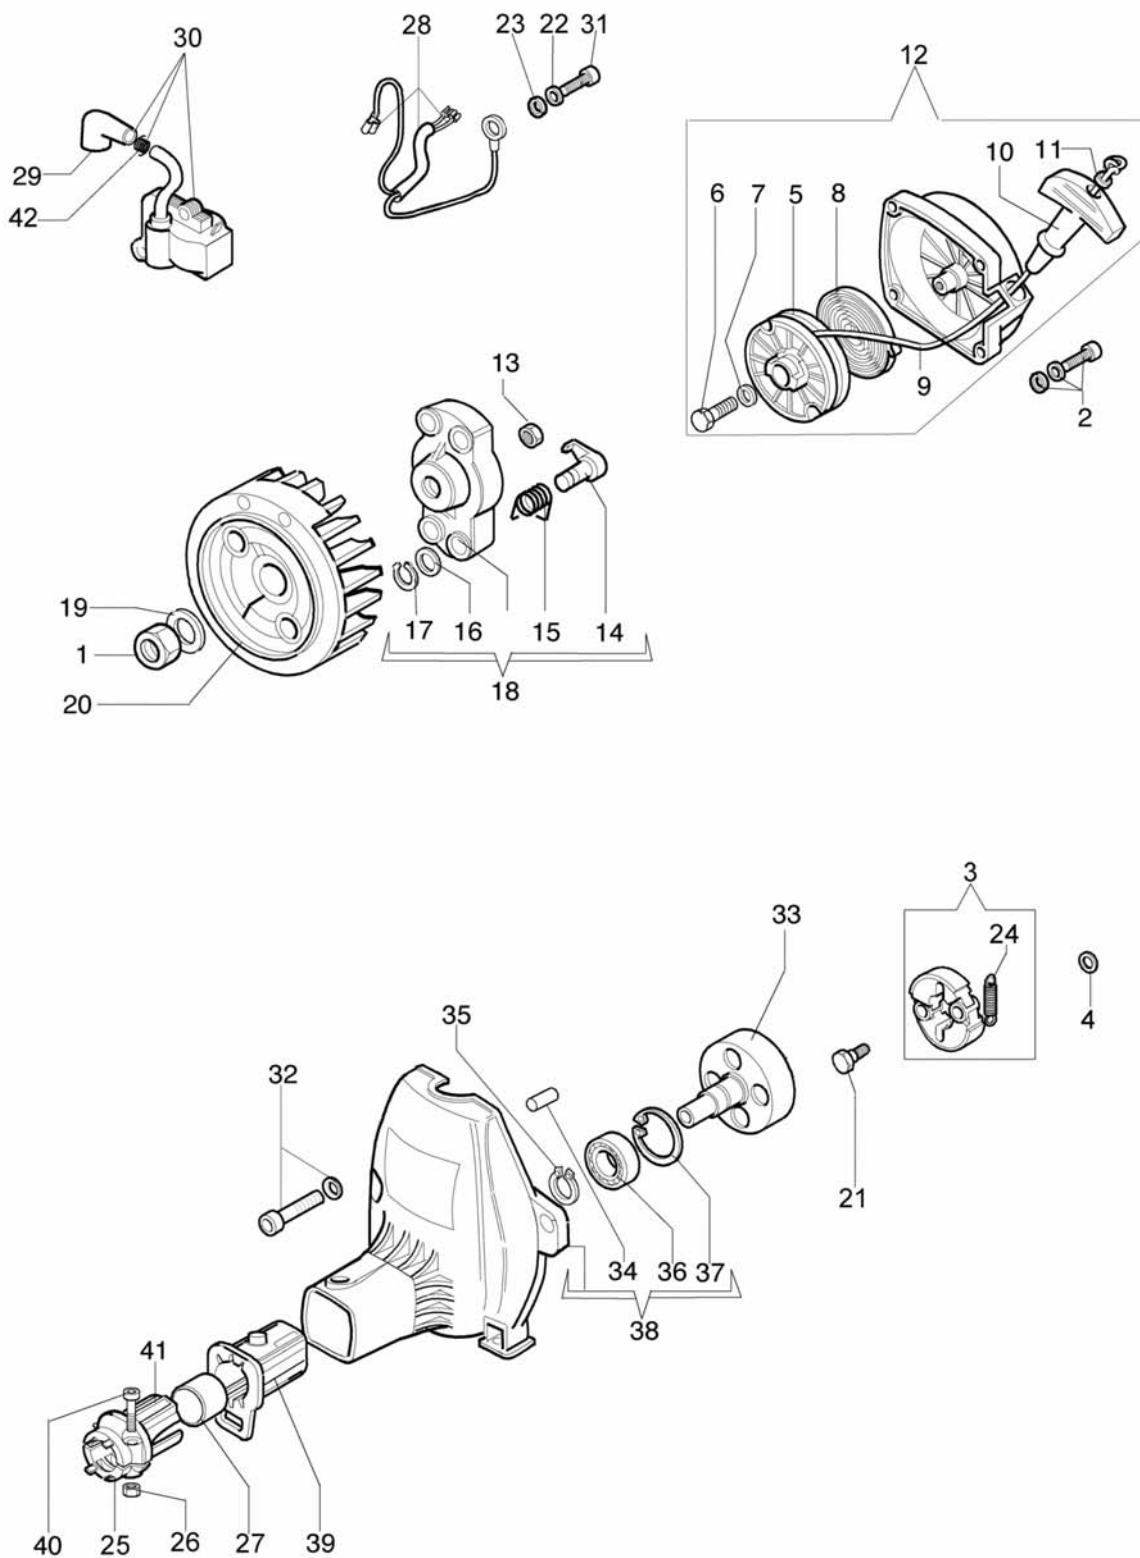

8460 - Starter assy and clutch

Ref.Nu	Qty	Part number	Description	Validity from	Validity till	Notes	Bulletin
1	1	3912012	Nut				
2	4	4175089A	Screw				
3	1	4191153AR	Clutch				
4	2	3818011A	Washer				
5	1	4191018AR	Pulley				
6	1	3906041	Screw				
7	1	3918006	Washer				
8	1	004000132R	Spring				
9	1	4098073R	Starter rope				
10	1	4191020A	Handle				
11	1	006000829	Washer				
12	1	4191144BR	Starter assy				
13	1	3933038	Nut				
14	2	4191016	Pawl				
15	2	4191017A	Spring				
16	2	3064010	Washer				
17	2	3024007	Ring				
18	1	4191143	Clutch driver				
19	1	3916010	Washer				
20	1	4191021BR	Flywheel				
21	2	4191027ER	Pin				
22	2	3819006	Washer				
23	2	3918010R	Washer				
24	1	4191028R	Spring				
25	1	61040013	Adaptor				
26	1	3914003	Nut				
27	1	61040011	Bushing				
28	1	61110105	Cable				
29	1	50050126	Spark plug cap				
30	1	4196142R	Ignition coil				
31	2	3801013R	Screw				
32	4	4175071AR	Screw				
33	1	4191030R	Clutch drum				
34	1	3023008R	Pin				
35	1	3024015	Ring				
36	1	3035019R	Bearing				
37	1	3025022	Ring				
38	1	62030080A	Cover				
39	1	61040010	Sleeve				
40	2	3801016	Screw				
41	1	61040060	Adaptor				
42	1	61200067R	Spring