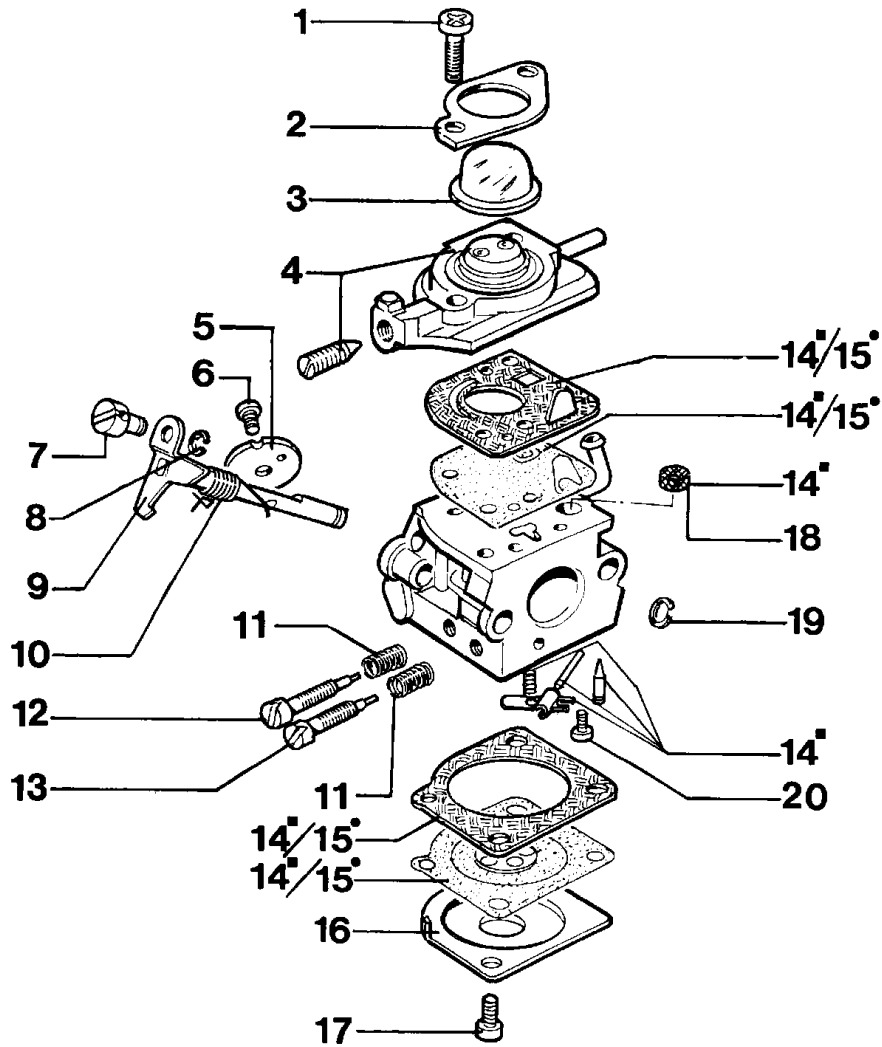

21 ZAMA C1Q-E3

mod. 8420 - 8425 - 8510 - 8515

15 ● KIT MEMBRANE & GUARNIZIONI
DIAPHRAGM & GASKET SET

14 ■ KIT RIPARAZIONE
REPAIR KIT

Drawing   Carburetor

Refer ence	Qty	Item number	Description
1	1	2318521	Screw
2	1	2318526	Cover
3	1	2318525	Pump
4	1	2318524	Cover
5	1	2318389	Starter valve
6	1	2318388	Screw
7	1	2318412	Hook
8	1	2318387	Ring
9	1	2318529	Shaft
10	1	2318528	Spring
11	2	2318532	Spring
12	1	2318533	Screw L
13	1	2318534	Screw H
14	1	2318530	Repair kit
15	1	2318511	Gasket set
16	1	2318523	Cover
17	4	2318522	Screw
18	1	2318392	Filter
19	1	2318535	Ring
20	1	2318527	Screw
21	1	2318520	Carburetor C1Q-E3