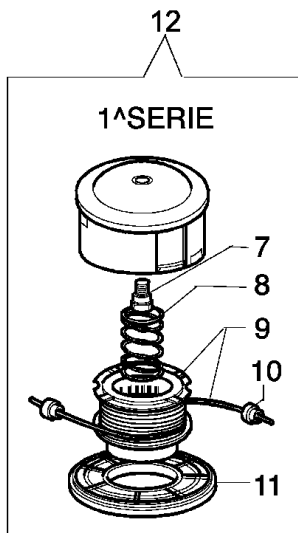

Drawing Accessories

Refer	Qty	Item number	Description
ence 1	2	3960040R	Screw
2	1	4174275R	Blade
3	1	4174283A	Skirt w/blade
4	4	3802004BR	Screw
5	1	4174278	Plate
6	1	4192048A	Guard
7	1	4199008B	Insert
8	1	4199004	Spring
9	1	4199031A	Spool Ø3
10	2	4199005A	Bushing
11	1	4199026A	Cover
12	1	63019007B	Tap'n go head with 2 nylon lines
13	1	4174113A	Plate
14	1	4174117A	Grip-end
15	1	4174157	Tape red
16	1	4174111A	Key
17	1	4098812A	Spring
18	1	4174163	Harness
19	1	4160463R	Single harness
20	1	63070002R	Professional harness
21	1	63070025	Bucle/slide set
22	1	4191240	Tool kit
23	1	4095665R	3-tooth brush blade in tempered steel
24	1	61112059	Tap'n go head with 2 nylon lines
25	1	61110076	Insert
26	1	4174280	Metal guard
27	1	4174279	Metal guard
28	4	3802004BR	Screw