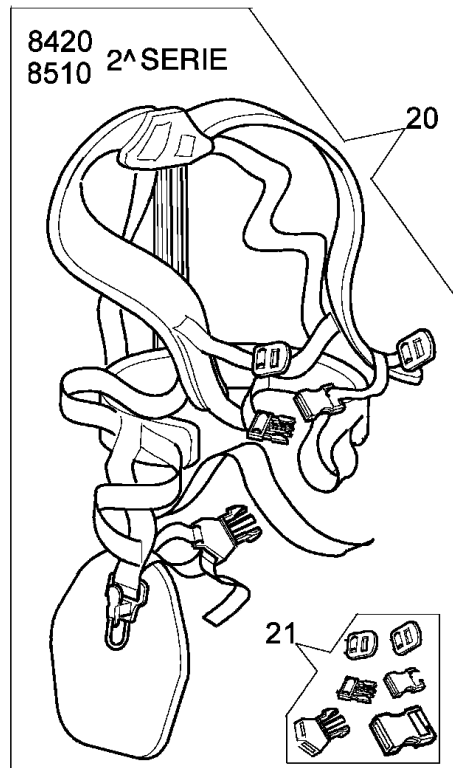

Drawing Accessories

Refer	Qty	Item number	Description
ence 1	2	3960040R	Screw
2	1	4174275R	Blade
3	1	4174283A	Skirt w/blade
4	4	3802004BR	Screw
5	1	4174278	Plate
6	1	4192048A	Guard
7	1	4199008B	Insert
8	1	4199004	Spring
9	1	4199031A	Spool Ø3
10	2	4199005A	Bushing
11	1	4199026A	Cover
12	1	63019007B	Tap'n go head with 2 nylon lines
13	1	4174113A	Plate
14	1	4174117A	Grip-end
15	1	4174157	Tape red
16	1	4174111A	Key
17	1	4098812A	Spring
18	1	4174163	Harness
19	1	4160463R	Single harness
20	1	63070002R	Professional harness
21	1	63070025	Bucle/slide set
22	1	4191240	Tool kit
23	1	4095665R	3-tooth brush blade in tempered steel
24	1	61112059	Tap'n go head with 2 nylon lines
25	1	61110076	Insert
26	1	4174280	Metal guard
27	1	4174279	Metal guard
28	4	3802004BR	Screw