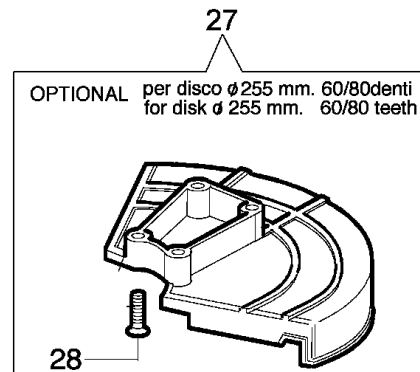

Drawing Accessories

Refer	Qty	Item number	Description
ence 1	2	3960040R	Screw
2	1	4174275R	Blade
3	1	4174283A	Skirt w/blade
4	4	3802004BR	Screw
5	1	4174278	Plate
6	1	4192048A	Guard
7	1	4199008B	Insert
8	1	4199004	Spring
9	1	4199031A	Spool Ø3
10	2	4199005A	Bushing
11	1	4199026A	Cover
12	1	63019007B	Tap'n go head with 2 nylon lines
13	1	4174113A	Plate
14	1	4174117A	Grip-end
15	1	4174157	Tape red
16	1	4174111A	Key
17	1	4098812A	Spring
18	1	4174163	Harness
19	1	4160463R	Single harness
20	1	63070002R	Professional harness
21	1	63070025	Bucle/slide set
22	1	4191240	Tool kit
23	1	4095665R	3-tooth brush blade in tempered steel
24	1	61112059	Tap'n go head with 2 nylon lines
25	1	61110076	Insert
26	1	4174280	Metal guard
27	1	4174279	Metal guard
28	4	3802004BR	Screw