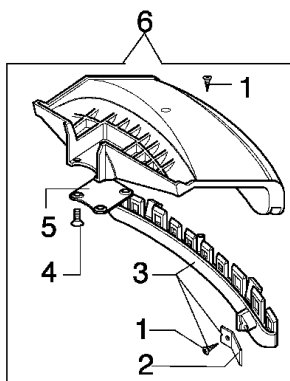

Drawing Accessories

Refer	Qty	Item number	Description
ence 1	2	3960040R	Screw
2	1	4174275R	Blade
3	1	4174283A	Skirt w/blade
4	4	3802004BR	Screw
5	1	4174278	Plate
6	1	4192048A	Guard
7	1	4199008B	Insert
8	1	4199004	Spring
9	1	4199031A	Spool Ø3
10	2	4199005A	Bushing
11	1	4199026A	Cover
12	1	63019007B	Tap'n go head with 2 nylon lines
13	1	4174113A	Plate
14	1	4174117A	Grip-end
15	1	4174157	Tape red
16	1	4174111A	Key
17	1	4098812A	Spring
18	1	4174163	Harness
19	1	4160463R	Single harness
20	1	63070002R	Professional harness
21	1	63070025	Bucle/slide set
22	1	4191240	Tool kit
23	1	4095665R	3-tooth brush blade in tempered steel
24	1	61112059	Tap'n go head with 2 nylon lines
25	1	61110076	Insert
26	1	4174280	Metal guard
27	1	4174279	Metal guard
28	4	3802004BR	Screw