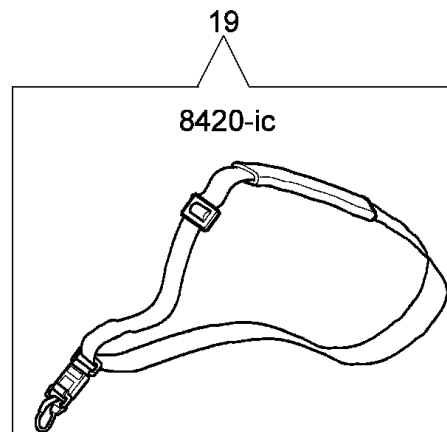

Drawing Accessories

Refer	Qty	Item number	Description
ence 1	2	3960040R	Screw
2	1	4174275R	Blade
3	1	4174283A	Skirt w/blade
4	4	3802004BR	Screw
5	1	4174278	Plate
6	1	4192048A	Guard
7	1	4199008B	Insert
8	1	4199004	Spring
9	1	4199031A	Spool Ø3
10	2	4199005A	Bushing
11	1	4199026A	Cover
12	1	63019007B	Tap'n go head with 2 nylon lines
13	1	4174113A	Plate
14	1	4174117A	Grip-end
15	1	4174157	Tape red
16	1	4174111A	Key
17	1	4098812A	Spring
18	1	4174163	Harness
19	1	4160463R	Single harness
20	1	63070002R	Professional harness
21	1	63070025	Bucle/slide set
22	1	4191240	Tool kit
23	1	4095665R	3-tooth brush blade in tempered steel
24	1	61112059	Tap'n go head with 2 nylon lines
25	1	61110076	Insert
26	1	4174280	Metal guard
27	1	4174279	Metal guard
28	4	3802004BR	Screw