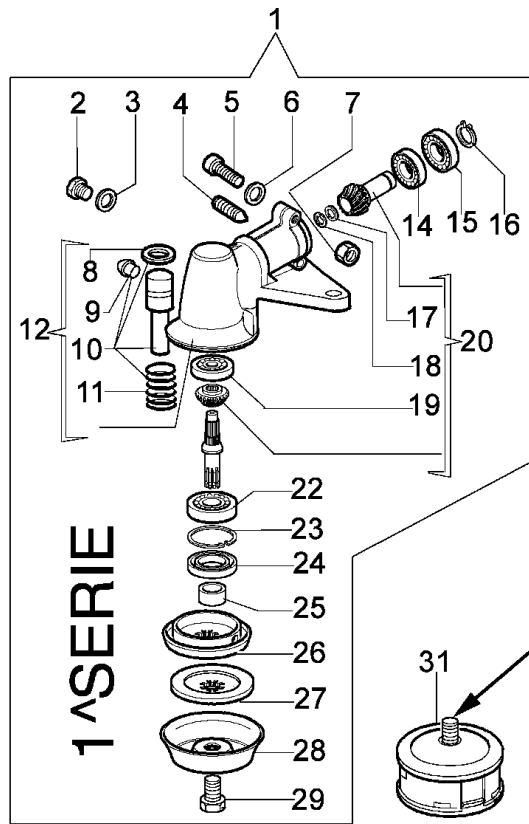

Drawing

Bevel gear

Reference	Qty	Item number	Description
1	1	4174265	Bevel gear Ø32
2	1	4138428	Cap
3	1	4179141	Washer
4	1	3805010	Screw
5	1	3801017R	Screw
6	1	3819006	Washer
7	1	3912005	Nut
8	1	3049002	O-ring
9	1	3032005	Rivet
10	1	4174338A	Pin
11	1	4138290	Spring
12	1	4174285	Gear case
13	1	61112057	Gear case
14	1	3034010	Bearing
15	1	3035023	Hook
16	1	3024012	Ring
17	1	4138311A	Ring
18	1	3025009	Ring
19	1	3034218	Bearing
20	1	4191233	Bevel gear set
21	1	61112072R	Bevel gear Ø32
22	1	3034012	Bearing
23	1	3025022	Ring
24	1	3050023R	Seal ring
25	1	4138668	Spacer
26	1	4191247	Hub
27	1	4179088	Flange
28	1	4100456R	Guard
29	1	61040074AR	Screw
30	1	61110075R	Nut
31	1	63019007B	Tap'n go head with 2 nylon lines
32	1	61040071R	Cap
33	1	61112061	Tap'n go head with 2 nylon lines
34	1	61112058	Bevel gear set