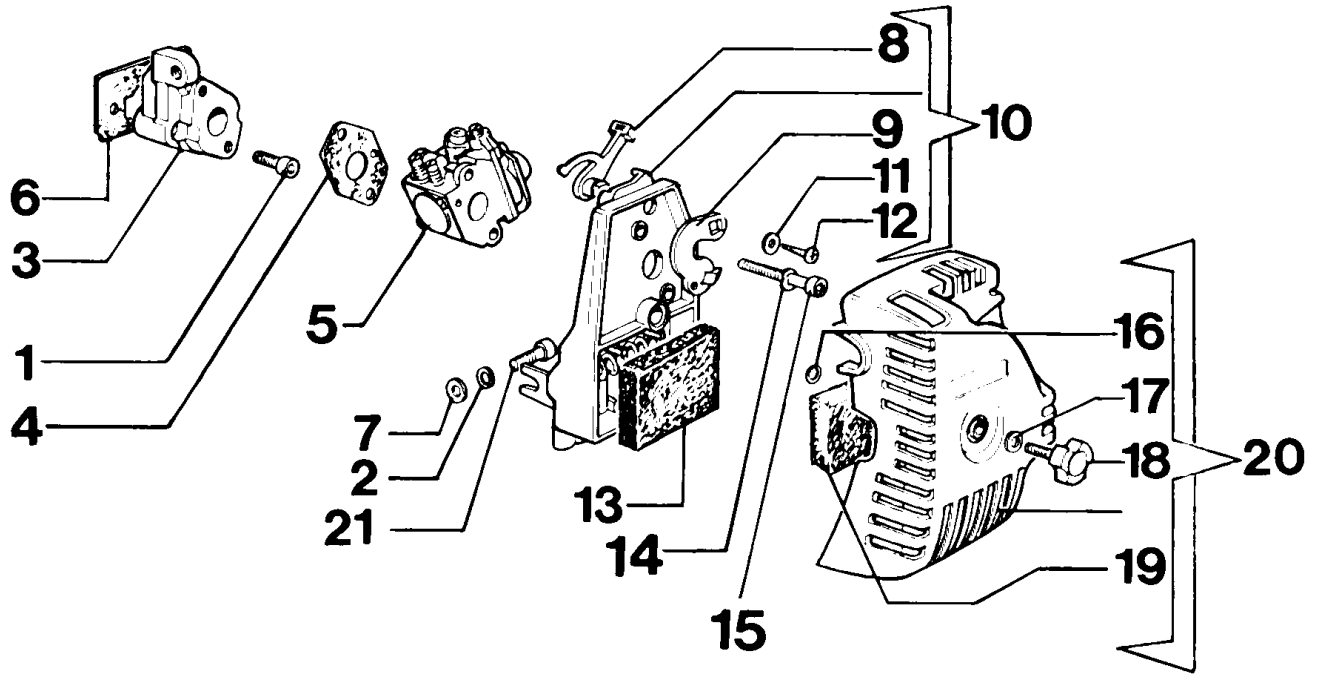

Drawing Air filter and carburetor

Refer ence	Qty	Item number	Description
1	1	3801013	Screw
2	1	3819006	Washer
3	1	4191150	Insulator
4	1	4174093A	Gasket
5	1	2318520	Carburetor C1Q-E3
6	1	4191044	Gasket
7	1	3918005	Washer
8	1	4191049	Starter lever
9	1	4191050	Shutter
10	1	4191152	Support
11	1	4120070	Washer
12	1	320000004	Screw
13	1	4191048	Air filter
14	1	3833073	Washer
15	1	3801012	Screw
16	1	3049004	O-ring
17	1	3078007	Washer
18	1	4174098A	Knob
19	1	4191085	Sponge
20	1	4191157	Filter cover
21	1	3801011	Screw