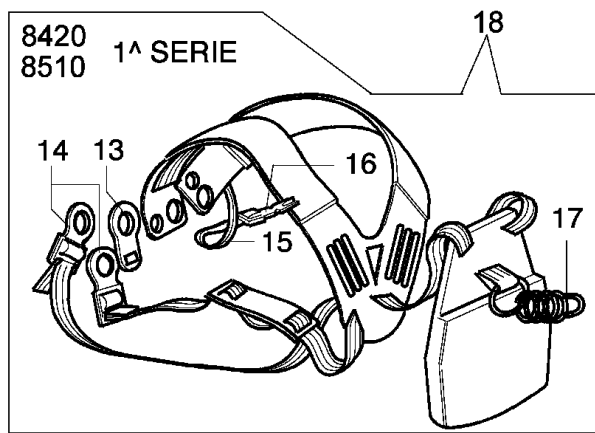

Drawing Accessories

Refer	Qty	Item number	Description
ence 1	2	3960040R	Screw
2	1	4174275R	Blade
3	1	4174283A	Skirt w/blade
4	4	3802004BR	Screw
5	1	4174278	Plate
6	1	4192048A	Guard
7	1	4199008B	Insert
8	1	4199004	Spring
9	1	4199031A	Spool Ø3
10	2	4199005A	Bushing
11	1	4199026A	Cover
12	1	63019007B	Tap'n go head with 2 nylon lines
13	1	4174113A	Plate
14	1	4174117A	Grip-end
15	1	4174157	Tape red
16	1	4174111A	Key
17	1	4098812A	Spring
18	1	4174163	Harness
19	1	4160463R	Single harness
20	1	63070002R	Professional harness
21	1	63070025	Bucle/slide set
22	1	4191240	Tool kit
23	1	4095665R	3-tooth brush blade in tempered steel
24	1	61112059	Tap'n go head with 2 nylon lines
25	1	61110076	Insert
26	1	4174280	Metal guard
27	1	4174279	Metal guard
28	4	3802004BR	Screw