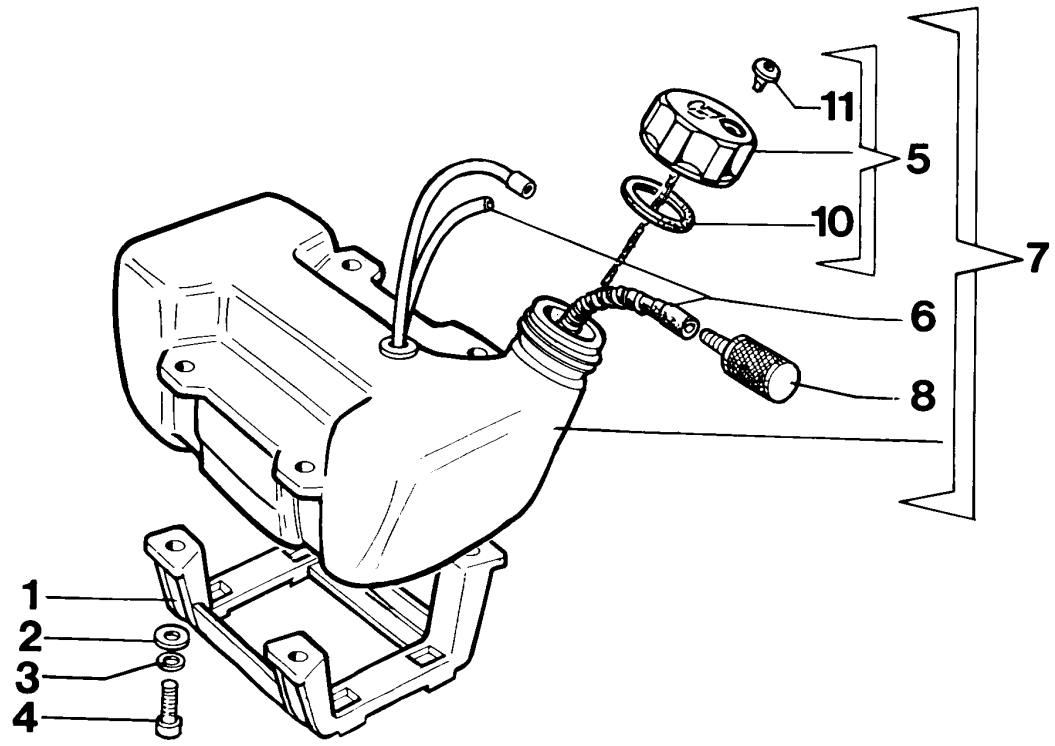

Drawing Starter assy and clutch

Reference	Qty	Item number	Description
50	1	3960030	Screw

Drawing	Transmission		
Refer	Qty	Item number	Description
ence 1	1	4174102	Clamp
2	4	3801017R	Screw
3	4	3819006	Washer
4	1	4098797A	Cover
5	2	4098800B	Insert
6	2	4098799A	Clamp
7	1	4174083A	Hub
8	1	61040030	Clamp
9	2	3819010	Washer
10	2	3801026	Screw
11	4	3914003	Nut
12	4	3801015	Screw
13	1	4098116R	Drive shaft
14	1	61040142AR	Tube Ø32
15	1	4095033A	Hand grip
16	1	61170132	Grommet
17	1	3912009	Nut
18	1	3908009	Screw
19	2	3819006	Washer
20	1	4174108	Band
21	1	4174187B	Handle
22	1	61040140R	Hand grip
23	1	61040131R	Handle
24	1	61040082A	Throttle cable
25	1	61040083A	Cable
26	3	3801016	Screw
27	2	3960029	Screw
28	1	4138361R	Spring
29	1	4174245BR	Throttle lev
30	1	4174246R	Lever
31	1	4138360R	Spring
32	1	4138358R	Switch
33	1	3914003	Nut
34	1	4100098BR	Spring
35	1	3960021	Screw
36	1	4138359R	Switch
37	1	2317021R	Switch
38	1	61052058	Handlebar

21 ZAMA C1Q-E3

mod. 8420 - 8425 - 8510 - 8515

15 ● KIT MEMBRANE & GUARNIZIONI
DIAPHRAGM & GASKET SET

14 ■ KIT RIPARAZIONE
REPAIR KIT

Drawing Carburetor

Refer ence	Qty	Item number	Description
1	1	2318521	Screw
2	1	2318526	Cover
3	1	2318525	Pump
4	1	2318524	Cover
5	1	2318389	Starter valve
6	1	2318388	Screw
7	1	2318412	Hook
8	1	2318387	Ring
9	1	2318529	Shaft
10	1	2318528	Spring
11	2	2318532	Spring
12	1	2318533	Screw L
13	1	2318534	Screw H
14	1	2318530	Repair kit
15	1	2318511	Gasket set
16	1	2318523	Cover
17	4	2318522	Screw
18	1	2318392	Filter
19	1	2318535	Ring
20	1	2318527	Screw
21	1	2318520	Carburetor C1Q-E3