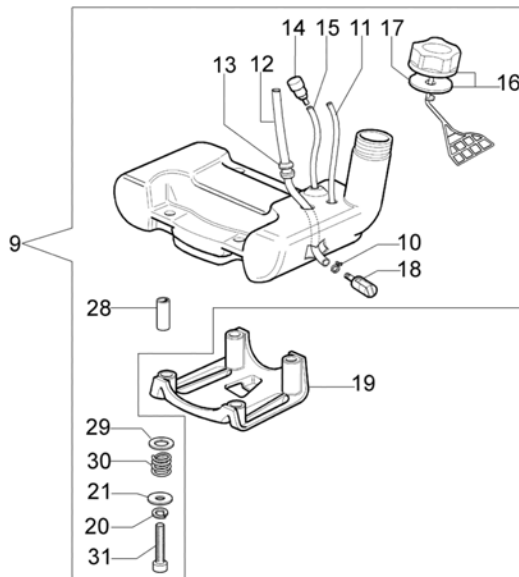

8410 T - Fuel tank and air filter

8410 T - Fuel tank and air filter

Ref.Nu	Qty	Part number	Description	Validity from	Validity till	Notes	Bulletin
1	1	61200019AR	Gasket				
2	1	61200198	Insulator				
3	2	3801015	Screw				
4	1	61202025R	Support				
5	1	61200021R	Gasket				
6	1	2318765AR	Carburetor WT-869A				
7	1	61200025AR	Air filter				
8	1	61200026R	Cover				
9	1	61200028AR	Complete fuel tank				
10	1	4098377	Band				
11	1	61200092AR	Tube				
12	1	61200093R	Tube				
13	1	4161211	Bush				
14	1	61070011A	Breather valve				
15	1	61200030AR	Tube				
16	1	61070079R	Tank cap				
17	1	61070006	Gasket				
18	1	094600450R	Fuel filter				
19	1	61200057R	Stand				
20	5	3819006	Washer				
21	5	3918005	Washer				
22	1	3801013R	Screw				
23	2	61052009B	Screw				
24	1	61200024R	Lever				
25	1	3960069R	Screw				
26	1	61200023R	Starter lever				
27	1	4120070	Washer				
28	4	61200128R	Insert				
29	4	3916008R	Washer				
30	4	61200129R	Spring				
31	4	3801016	Screw