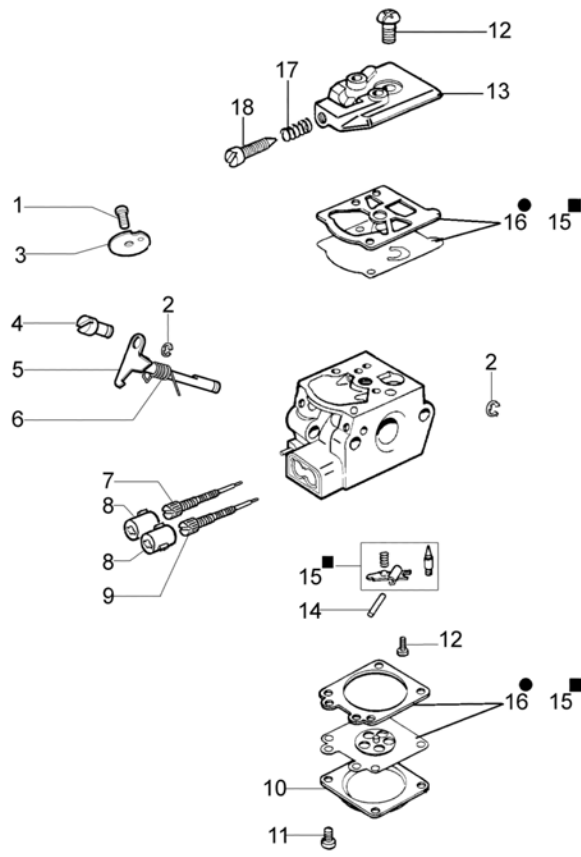

8410 T - Carburetor Walbro from 01/10/07

Walbro mod. WT-869

compl. p.n. 2318765R

15 ■ KIT RIPARAZIONE
REPAIR KIT

16 ● KIT MEMBRANE & GUARNIZIONI
DIAPHRAGM & GASKET SET

8410 T - Carburetor Walbro from 01/10/07

Ref.Nu	Qty	Part number	Description	Validity from	Validity till	Notes	Bulletin
1	1	50010141	Screw				
2	2	095000164	Ring				
3	1	072700211	Shutter				
4	1	2318211	Pin				
5	1	2318737	Shaft				
6	1	072700347	Spring				
7	1	2318837	Adjust. screw				
8	2	2318687	Caps-lock				
9	1	2318631	Adjust. screw				
10	1	2318191	Cover				
11	4	035000162	Screw				
12	1	003300202	Screw				
13	1	375100087	Cover				
14	1	003300201	Spindle				
15	1	094600209	Repair kit				
16	1	094600210	Kit guarn				
17	1	094600148	Spring				
18	1	074000240	Adjust.screw