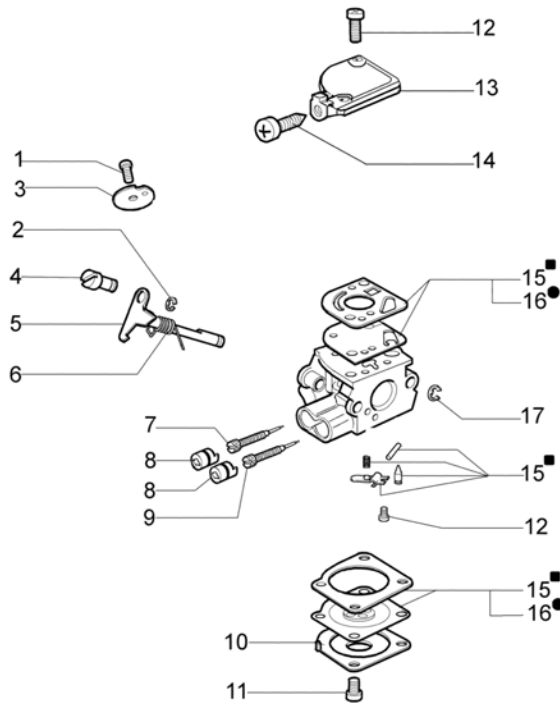

8410 T - Carburatore Zama till 30/09/07

- 16 ● KIT MEMBRANE & GUARNIZIONI
  DIAPHRAGM & GASKET SET
- 15 ■ KIT RIPARAZIONE
  REPAIR KIT

8410 T - Carburetor Zama till 30/09/07

Ref.Nu	Qty	Part number	Description	Validity from	Validity till	Notes	Bulletin
1	1	2318388	Screw				
2	1	2318387	Ring				
3	1	2318872	Starter valve				
4	1	2318412	Hook				
5	1	2318689	Shaft				
6	1	2318528	Spring				
7	1	2318696	Screw H				
8	2	2318687	Caps-lock				
9	1	2318697	Screw L				
10	1	2318880	Cover				
11	2	2318522	Screw				
12	2	2320053	Screw				
13	1	2320052	Cover				
14	1	2318876	Screw				
15	1	2318886	Repair kit				
16	1	2318885	Diaphragm and gasket set				
17	1	2318535	Ring