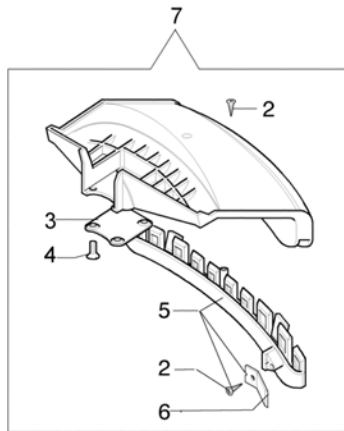

8410 T - Accessories

8410 T - Accessories

Ref.Nu	Qty	Part number	Description	Validity from	Validity till	Notes	Bulletin
1	1	4199039AR	Cpl. nylon head				
2	1	3960040R	Screw				
3	1	4174278	Plate				
4	4	3802004CR	Screw				
5	1	4174283A	Skirt w/blade				
6	1	4174275R	Blade				
7	1	4192048A	Guard				
8	2	4199005A	Bushing				
9	1	4199008B	Insert				
10	1	4199004	Spring				
11	1	4199042R	Spool Ø3				
12	1	4199035R	Cover				
13	1	4095673AR	Disk 3t				
14	1	61052031	Tool kit				
15	1	61200106R	Single harness				
16	1	61202024	Labels kit