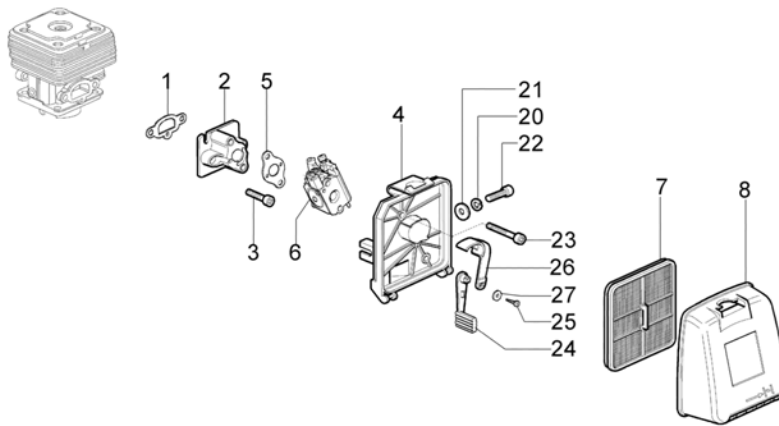

8410 T - Fuel tank and air filter

8410 T - Fuel tank and air filter

Ref.Nu	Qty	Part number	Description	Validity from	Validity till	Notes	Bulletin
1	1	61200019AR	Gasket				
2	1	61200198	Insulator				
3	2	3801015	Screw				
4	1	61202025R	Support				
5	1	61200021R	Gasket				
6	1	2318765AR	Carburetor WT-869A				
7	1	61200025AR	Air filter				
8	1	61200026R	Cover				
9	1	61200028AR	Complete fuel tank				
10	1	4098377	Band				
11	1	61200092AR	Tube				
12	1	61200093R	Tube				
13	1	4161211	Bush				
14	1	61070011A	Breather valve				
15	1	61200030AR	Tube				
16	1	61070079R	Tank cap				
17	1	61070006	Gasket				
18	1	094600450R	Fuel filter				
19	1	61200057R	Stand				
20	5	3819006	Washer				
21	5	3918005	Washer				
22	1	3801013R	Screw				
23	2	61052009B	Screw				
24	1	61200024R	Lever				
25	1	3960069R	Screw				
26	1	61200023R	Starter lever				
27	1	4120070	Washer				
28	4	61200128R	Insert				
29	4	3916008R	Washer				
30	4	61200129R	Spring				
31	4	3801016	Screw