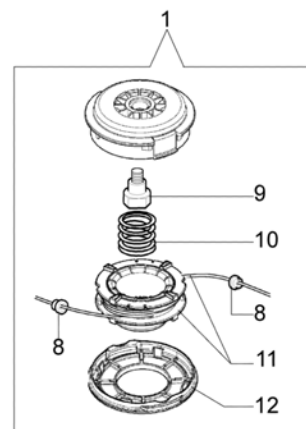

8410 T - Accessories

8410 T - Accessories

Ref.Nu	Qty	Part number	Description	Validity from	Validity till	Notes	Bulletin
1	1	4199039AR	Cpl. nylon head				
2	1	3960040R	Screw				
3	1	4174278	Plate				
4	4	3802004CR	Screw				
5	1	4174283A	Skirt w/blade				
6	1	4174275R	Blade				
7	1	4192048A	Guard				
8	2	4199005A	Bushing				
9	1	4199008B	Insert				
10	1	4199004	Spring				
11	1	4199042R	Spool Ø3				
12	1	4199035R	Cover				
13	1	4095673AR	Disk 3t				
14	1	61052031	Tool kit				
15	1	61200106R	Single harness				
16	1	61202024	Labels kit