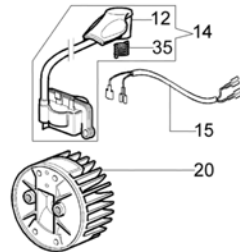

8410 T - Starter assy and clutch