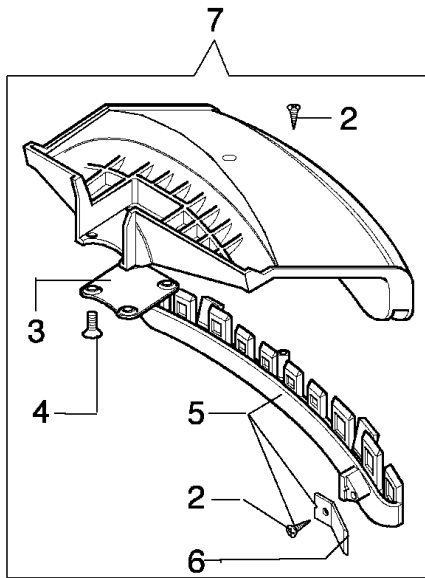

Drawing	Accessories		
Refer ence	Qty	Item number	Description
1	1	63019001B	Tap'n go head with 2 nylon lines
2	1	63019007B	Tap'n go head with 2 nylon lines
3	1	4174278	Plate
4	4	3802004BR	Screw
5	1	4179113A	Skirt w/blade
6	1	4174275R	Blade
7	1	61042036	Guard assy
8	2	4199005A	Bushing
9	1	4199008B	Insert
10	1	4199004	Spring
11	1	4199031A	Spool Ø3
12	1	4199026A	Cover
13	1	4095563R	Disk
14	1	61012010	Tool kit
15	1	4225010	Labels set
16	1	4174280	Metal guard
17	1	4174279	Metal guard
18	4	3802004BR	Screw
19	1	4095673R	Disk 3t