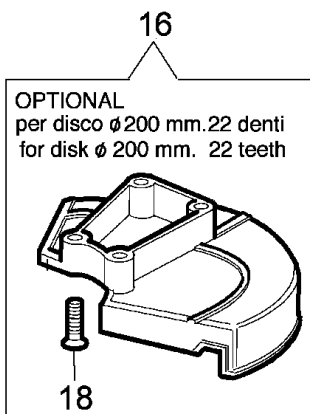

Drawing	Accessories		
Refer ence	Qty	Item number	Description
1	1	63019001B	Tap'n go head with 2 nylon lines
2	1	63019007B	Tap'n go head with 2 nylon lines
3	1	4174278	Plate
4	4	3802004BR	Screw
5	1	4179113A	Skirt w/blade
6	1	4174275R	Blade
7	1	61042036	Guard assy
8	2	4199005A	Bushing
9	1	4199008B	Insert
10	1	4199004	Spring
11	1	4199031A	Spool Ø3
12	1	4199026A	Cover
13	1	4095563R	Disk
14	1	61012010	Tool kit
15	1	4225010	Labels set
16	1	4174280	Metal guard
17	1	4174279	Metal guard
18	4	3802004BR	Screw
19	1	4095673R	Disk 3t