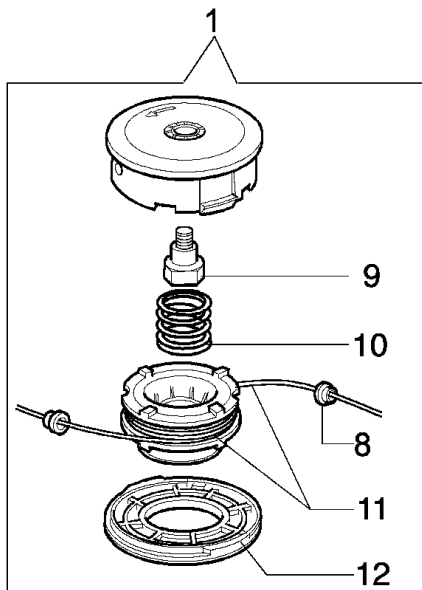

Drawing	Accessories		
Refer ence	Qty	Item number	Description
1	1	63019001B	Tap'n go head with 2 nylon lines
2	1	63019007B	Tap'n go head with 2 nylon lines
3	1	4174278	Plate
4	4	3802004BR	Screw
5	1	4179113A	Skirt w/blade
6	1	4174275R	Blade
7	1	61042036	Guard assy
8	2	4199005A	Bushing
9	1	4199008B	Insert
10	1	4199004	Spring
11	1	4199031A	Spool Ø3
12	1	4199026A	Cover
13	1	4095563R	Disk
14	1	61012010	Tool kit
15	1	4225010	Labels set
16	1	4174280	Metal guard
17	1	4174279	Metal guard
18	4	3802004BR	Screw
19	1	4095673R	Disk 3t