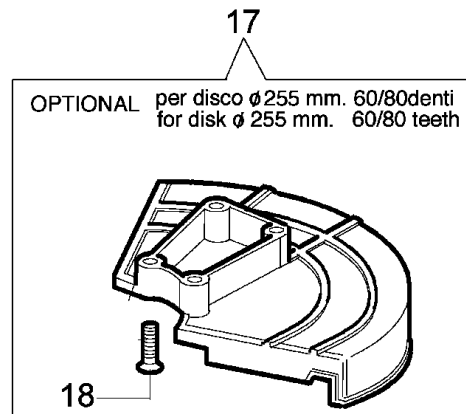

Drawing	Accessories		
Refer ence	Qty	Item number	Description
1	1	63019001B	Tap'n go head with 2 nylon lines
2	1	63019007B	Tap'n go head with 2 nylon lines
3	1	4174278	Plate
4	4	3802004BR	Screw
5	1	4179113A	Skirt w/blade
6	1	4174275R	Blade
7	1	61042036	Guard assy
8	2	4199005A	Bushing
9	1	4199008B	Insert
10	1	4199004	Spring
11	1	4199031A	Spool Ø3
12	1	4199026A	Cover
13	1	4095563R	Disk
14	1	61012010	Tool kit
15	1	4225010	Labels set
16	1	4174280	Metal guard
17	1	4174279	Metal guard
18	4	3802004BR	Screw
19	1	4095673R	Disk 3t