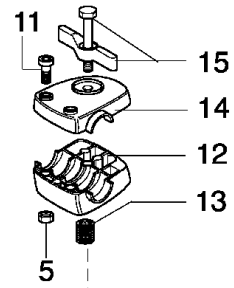

Drawing	Transmission		
Reference	Qty	Item number	Description
50	1	61040145R	Hub
51	1	61042032BR	Bevel gear
52	1	61040133	Bevel gear
53	1	3901008	Screw
54	1	3960071	Screw
55	1	3801016	Screw
56	1	61040082A	Throttle cable
57	1	4098840	Shock absorber