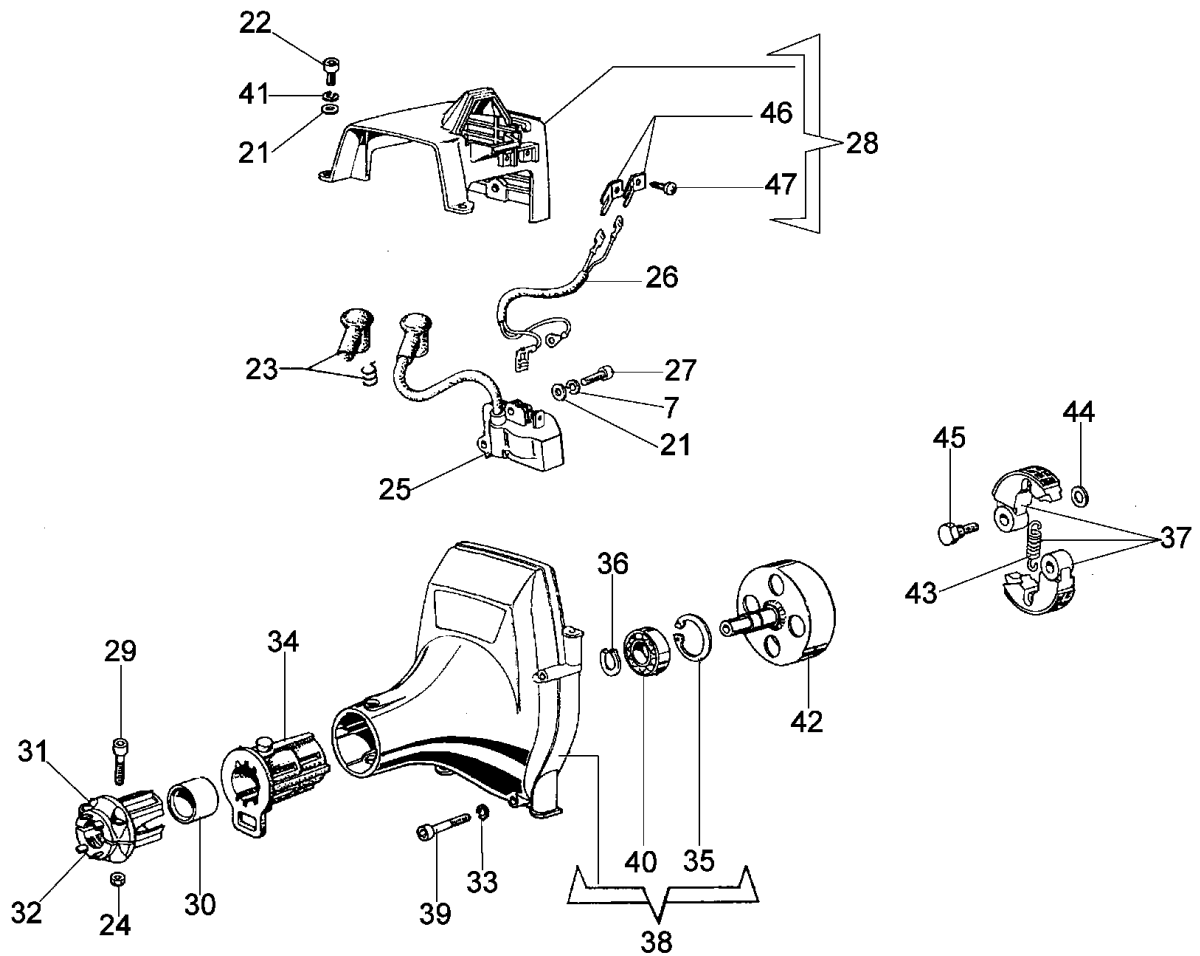

| Drawing | Engine | | |
|-----------|--------|-------------|------------------|
| Reference | Qty | Item number | Description |
| 50 | 3 | 3819006 | Washer |
| 51 | 1 | 3801017R | Screw |
| 52 | 1 | 4196102 | Hose |
| 53 | 1 | 094600450R | Fuel filter |
| 54 | 1 | 4196101B | Tank |
| 55 | 1 | 61070006 | Gasket |
| 56 | 1 | 61070011A | Breather valve |
| 57 | 1 | 61070079R | Tank cap |
| 58 | 1 | 3916004 | Washer |
| 59 | 1 | 61052008R | Screw |
| 60 | 1 | 074000156A | Gasket set |
| 61 | 1 | 074000278 | Shaft+piston Ø40 |
| 62 | 1 | 4196153 | Air filter |

| Drawing | Transmission | | |
|-----------|--------------|-------------|----------------|
| Reference | Qty | Item number | Description |
| 50 | 1 | 61040145R | Hub |
| 51 | 1 | 61042032BR | Bevel gear |
| 52 | 1 | 61040133 | Bevel gear |
| 53 | 1 | 3901008 | Screw |
| 54 | 1 | 3960071 | Screw |
| 55 | 1 | 3801016 | Screw |
| 56 | 1 | 61040082A | Throttle cable |
| 57 | 1 | 4098840 | Shock absorber |