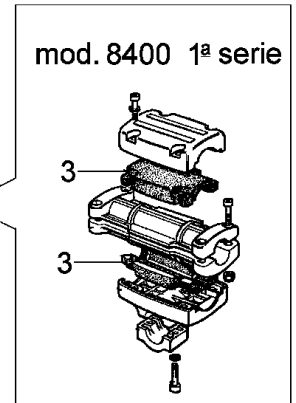

| Drawing | Engine | | |
|-----------|--------|-------------|------------------|
| Reference | Qty | Item number | Description |
| 50 | 3 | 3819006 | Washer |
| 51 | 1 | 3801017R | Screw |
| 52 | 1 | 4196102 | Hose |
| 53 | 1 | 094600450R | Fuel filter |
| 54 | 1 | 4196101B | Tank |
| 55 | 1 | 61070006 | Gasket |
| 56 | 1 | 61070011A | Breather valve |
| 57 | 1 | 61070079R | Tank cap |
| 58 | 1 | 3916004 | Washer |
| 59 | 1 | 61052008R | Screw |
| 60 | 1 | 074000156A | Gasket set |
| 61 | 1 | 074000278 | Shaft+piston Ø40 |
| 62 | 1 | 4196153 | Air filter |

| Drawing | Transmission | | |
|-----------|--------------|-------------|----------------|
| Reference | Qty | Item number | Description |
| 50 | 1 | 61040145R | Hub |
| 51 | 1 | 61042032BR | Bevel gear |
| 52 | 1 | 61040133 | Bevel gear |
| 53 | 1 | 3901008 | Screw |
| 54 | 1 | 3960071 | Screw |
| 55 | 1 | 3801016 | Screw |
| 56 | 1 | 61040082A | Throttle cable |
| 57 | 1 | 4098840 | Shock absorber |