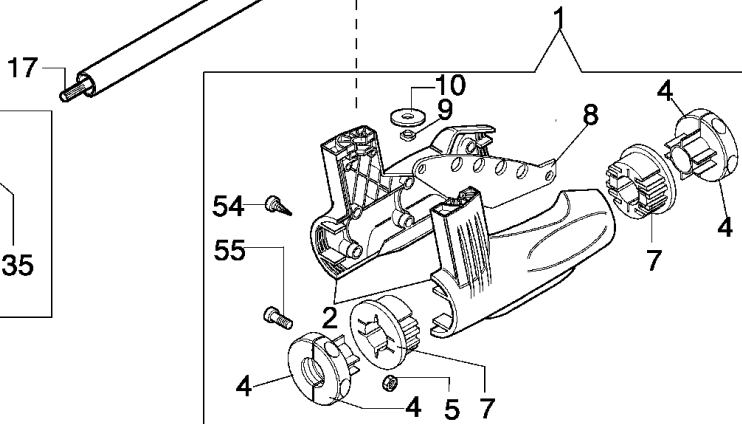

Drawing	Transmission		
Refer ence	Qty	Item number	Description
1	1	61042048	Support
2	1	61040153	Absorber case kit
3	2	4098800B	Insert
4	4	61040110	Clamp
5	5	3914003	Nut
6	1	2317021R	Switch
7	2	61040111	Sleeve
8	1	61040112	Support
9	1	3980011	Nut
10	1	66030012	Washer
11	3	3801016	Screw
12	1	61040136	Hub
13	1	61040044	Spring
14	1	61040135	Hub
15	1	61042030	Knob
16	1	4191192R	Tube Ø28
17	1	4098116R	Drive shaft
18	1	61040140R	Hand grip
19	1	61040131R	Handle
20	2	3960029	Screw
21	1	4138361R	Spring
22	1	4174245BR	Throttle lev
23	1	4174246R	Lever
24	1	4138360R	Spring
25	1	4138358R	Switch
26	1	61040083A	Cable
27	1	61040040B	Handlebar
28	1	4100098BR	Spring
29	1	4138359R	Switch
30	1	3960021	Screw
31	1	61052058	Handlebar
32	1	61040074AR	Screw
33	1	4100456R	Guard
34	1	4179089R	Flange
35	1	3025019	Ring
36	1	3024010R	Ring
37	1	3034010	Bearing
38	1	3035023	Hook
39	1	3025009	Ring
40	1	4138311A	Ring
41	1	61040144	Gear case
42	1	61040071R	Cap
43	1	3901016	Screw
44	1	3034218	Bearing
45	1	61040106A	Pin
46	1	3034012	Bearing
47	1	3025022	Ring
48	1	3050018	Seal ring
49	1	61040066	Spacer