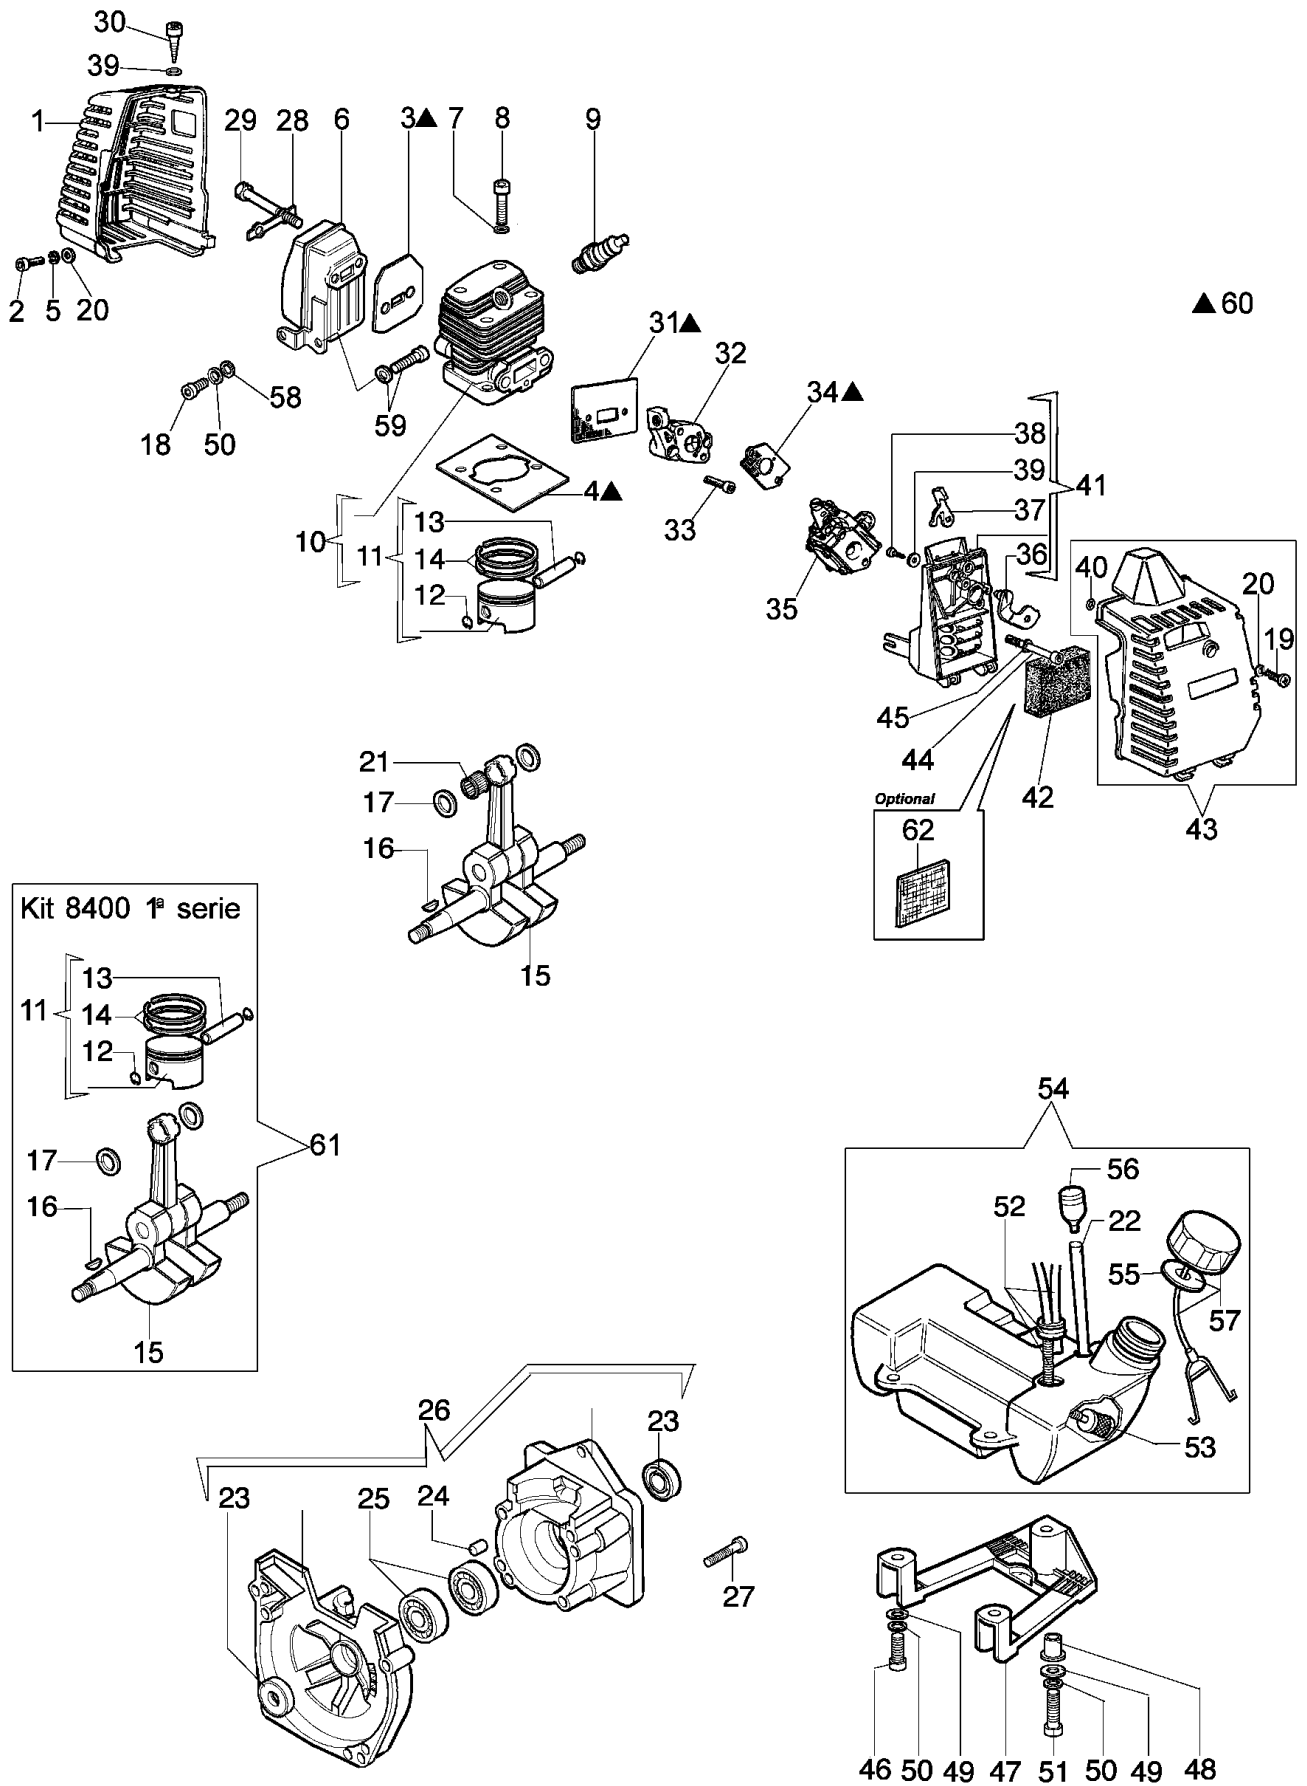

| Drawing | Engine | | |
|---------------|--------|-------------|--------------------|
| Refer ence | Qty | Item number | Description |
| 1 | 1 | 4196017 | Muffler cover |
| 2 | 4 | 3801010R | Screw |
| 3 | 1 | 4196024A | Gasket |
| 4 | 1 | 074000013A | Gasket |
| 5 | 1 | 3819006 | Washer |
| 6 | 1 | 4197033A | Muffler |
| 7 | 4 | 3833073 | Washer |
| 8 | 4 | 099900311B | Screw |
| 9 | 1 | 3055115 | Spark plug |
| 10 | 1 | 074000280 | Cylinder |
| 11 | 1 | 074000279A | Piston assy Ø40 |
| 12 | 2 | 093000167 | Ring |
| 13 | 1 | 072700045 | Piston pin |
| 14 | 2 | 004000015R | Piston ring Ø40 |
| 15 | 1 | 074000268 | Crankshaft |
| 16 | 1 | 3028013R | Key |
| 17 | 2 | 074000267A | Spacer |
| 18 | 1 | 3801008 | Screw |
| 19 | 1 | 3908036 | Screw |
| 20 | 1 | 3916006 | Washer |
| 21 | 1 | 072700046 | Bearing |
| 22 | 1 | 61110034 | Tube |
| 23 | 2 | 094000099R | Seal ring |
| 24 | 2 | 3023008R | Pin |
| 25 | 2 | 094000006 | Bearing |
| 26 | 1 | 074000204 | Crankcase assy |
| 27 | 4 | 3801040R | Screw |
| 28 | 1 | 4095211R | Plate |
| 29 | 2 | 3806046 | Screw |
| 30 | 1 | 3960017AR | Screw |
| 31 | 1 | 072700076A | Gasket |
| 32 | 1 | 4196100 | Insulator |
| 33 | 2 | 3801047 | Screw |
| 34 | 1 | 072700077A | Gasket |
| 35 | 1 | 2318688R | Carburetor C1Q-E10 |
| 36 | 1 | 4196007 | Shutter |
| 37 | 1 | 4196006 | Starter lever |
| 38 | 1 | 320000004 | Screw |
| 39 | 1 | 4120070 | Washer |
| 40 | 1 | 008200282 | O-ring |
| 41 | 1 | 4196155 | Filter support |
| 42 | 1 | 4196008CR | Filter |
| 43 | 1 | 4196158 | Filter cover |
| 44 | 2 | 61052009B | Screw |
| 45 | 1 | 3833073 | Washer |
| 46 | 2 | 3801013 | Screw |
| 47 | 1 | 4196019 | Stand |
| 48 | 1 | 4196020 | Spacer |
| 49 | 3 | 3918005 | Washer |