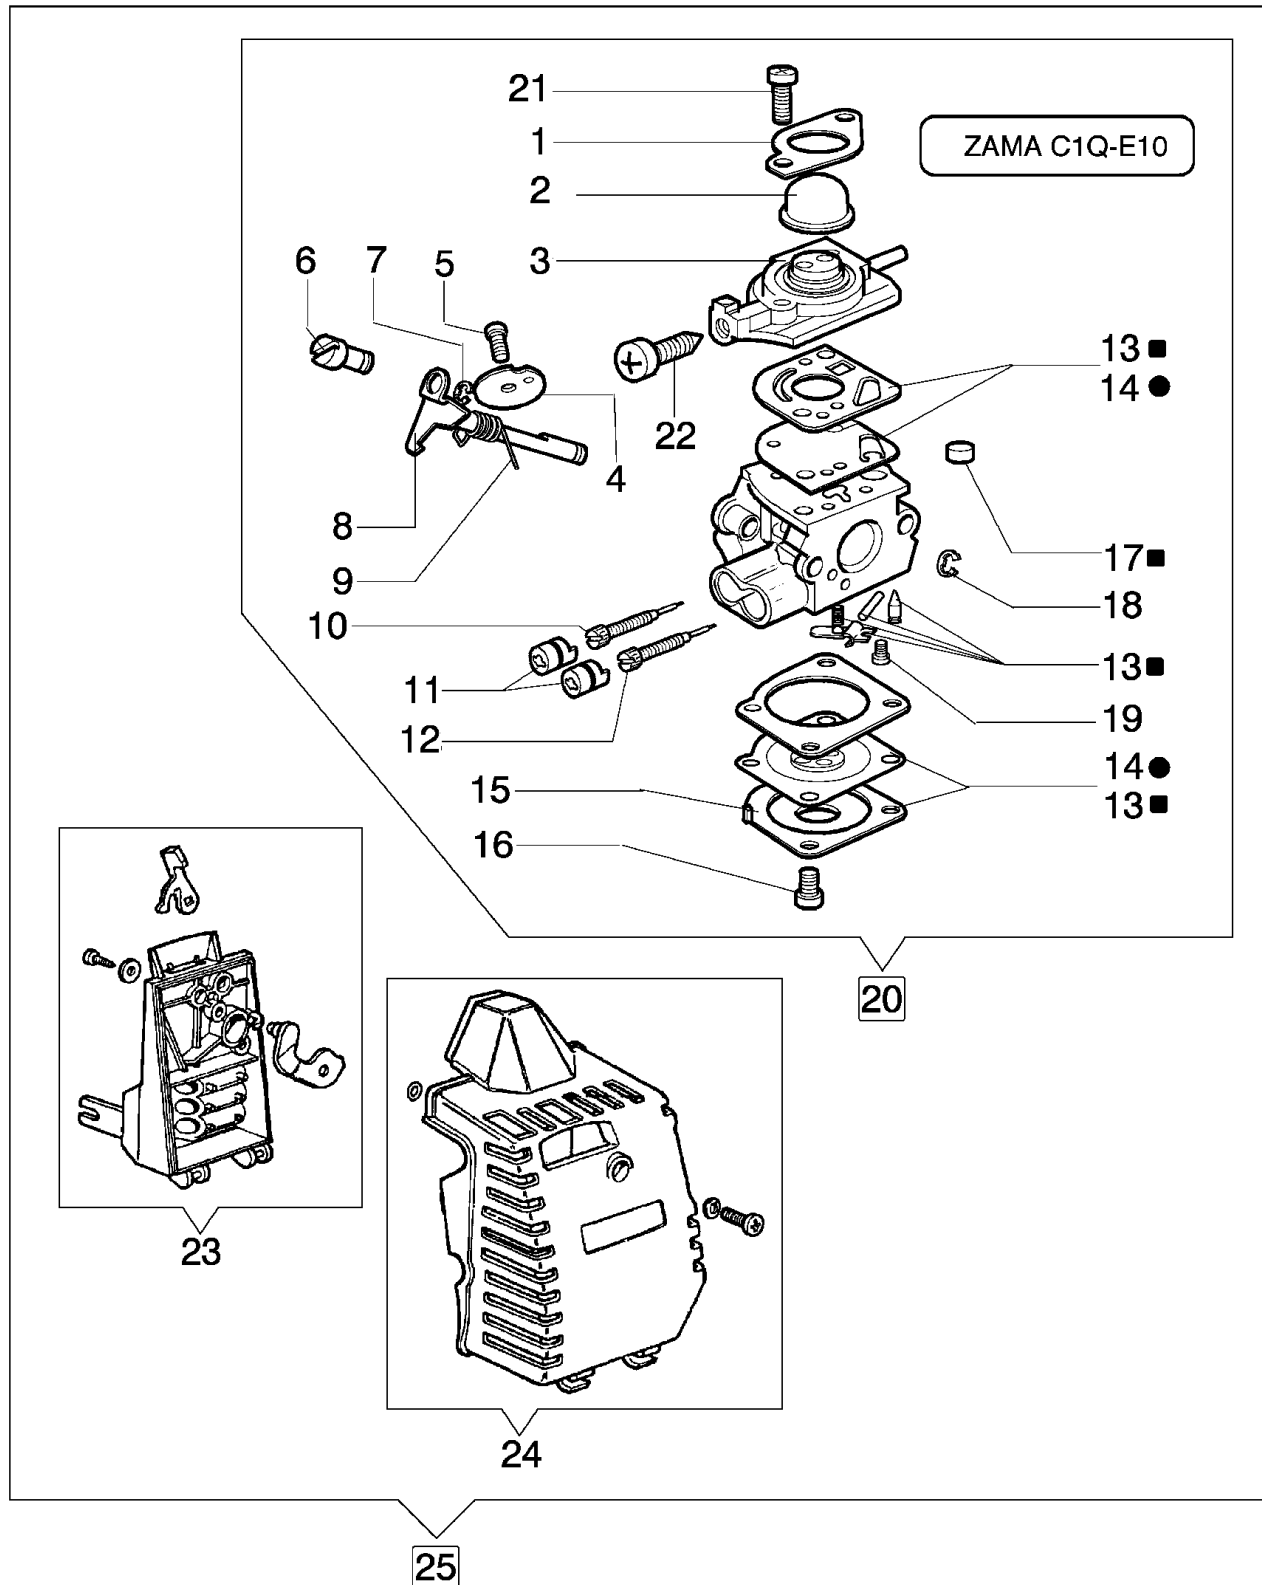

DA NOVEMBRE 2004
FROM NOVEMBER 2004
AB NOVEMBER 2004
DESDE NOVIEMBRE 2004
DEPUIS NOVEMBRE 2004

- 14 KIT MENBRANE & GUARNIZIONI
  DIAPHRAGM & GASKET SET
- 13 KIT RIPARAZIONE
  REPAIR KIT

Drawing Euro1 carburetor

Refer ence	Qty	Item number	Description
1	1	2318526	Cover
2	1	2318875	Pump
3	1	2318685	Cover
4	1	2318872	Starter valve
5	1	2318388	Screw
6	1	2318412	Hook
7	1	2318387	Ring
8	1	2318689	Shaft
9	1	2318528	Spring
10	1	2318697	Screw L
11	2	2318687	Caps-lock
12	1	2318696	Screw H
13	1	2318886	Repair kit
14	1	2318885	Diaphragm and gasket set
15	1	2318880	Cover
16	4	2318522	Screw
17	1	2318392	Filter
18	1	2318535	Ring
19	1	2318527	Screw
20	1	2318688R	Carburetor C1Q-E10
21	2	2318521	Screw
22	1	2318876	Screw
23	1	4196155	Filter support
24	1	4196158	Filter cover
25	1	074000392	Carburettor kit WT-460