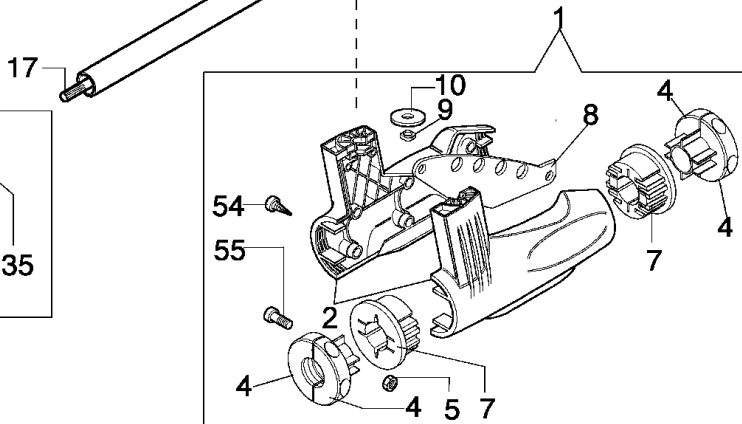

| Drawing | Engine | | |
|-----------|--------|-------------|------------------|
| Reference | Qty | Item number | Description |
| 50 | 3 | 3819006 | Washer |
| 51 | 1 | 3801017R | Screw |
| 52 | 1 | 4196102 | Hose |
| 53 | 1 | 094600450R | Fuel filter |
| 54 | 1 | 4196101B | Tank |
| 55 | 1 | 61070006 | Gasket |
| 56 | 1 | 61070011A | Breather valve |
| 57 | 1 | 61070079R | Tank cap |
| 58 | 1 | 3916004 | Washer |
| 59 | 1 | 61052008R | Screw |
| 60 | 1 | 074000156A | Gasket set |
| 61 | 1 | 074000278 | Shaft+piston Ø40 |
| 62 | 1 | 4196153 | Air filter |

| Drawing | Transmission | | |
|-----------|--------------|-------------|----------------|
| Reference | Qty | Item number | Description |
| 50 | 1 | 61040145R | Hub |
| 51 | 1 | 61042032BR | Bevel gear |
| 52 | 1 | 61040133 | Bevel gear |
| 53 | 1 | 3901008 | Screw |
| 54 | 1 | 3960071 | Screw |
| 55 | 1 | 3801016 | Screw |
| 56 | 1 | 61040082A | Throttle cable |
| 57 | 1 | 4098840 | Shock absorber |