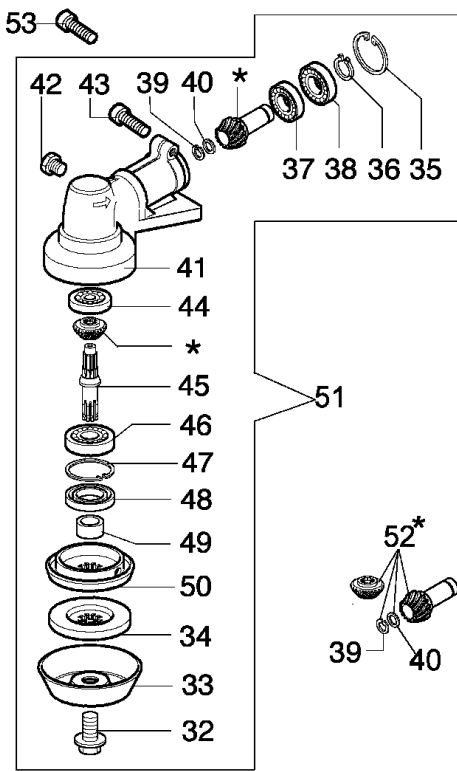

| Drawing | Engine | | |
|-----------|--------|-------------|------------------|
| Reference | Qty | Item number | Description |
| 50 | 3 | 3819006 | Washer |
| 51 | 1 | 3801017R | Screw |
| 52 | 1 | 4196102 | Hose |
| 53 | 1 | 094600450R | Fuel filter |
| 54 | 1 | 4196101B | Tank |
| 55 | 1 | 61070006 | Gasket |
| 56 | 1 | 61070011A | Breather valve |
| 57 | 1 | 61070079R | Tank cap |
| 58 | 1 | 3916004 | Washer |
| 59 | 1 | 61052008R | Screw |
| 60 | 1 | 074000156A | Gasket set |
| 61 | 1 | 074000278 | Shaft+piston Ø40 |
| 62 | 1 | 4196153 | Air filter |

| Drawing | Transmission | | |
|-----------|--------------|-------------|----------------|
| Reference | Qty | Item number | Description |
| 50 | 1 | 61040145R | Hub |
| 51 | 1 | 61042032BR | Bevel gear |
| 52 | 1 | 61040133 | Bevel gear |
| 53 | 1 | 3901008 | Screw |
| 54 | 1 | 3960071 | Screw |
| 55 | 1 | 3801016 | Screw |
| 56 | 1 | 61040082A | Throttle cable |
| 57 | 1 | 4098840 | Shock absorber |