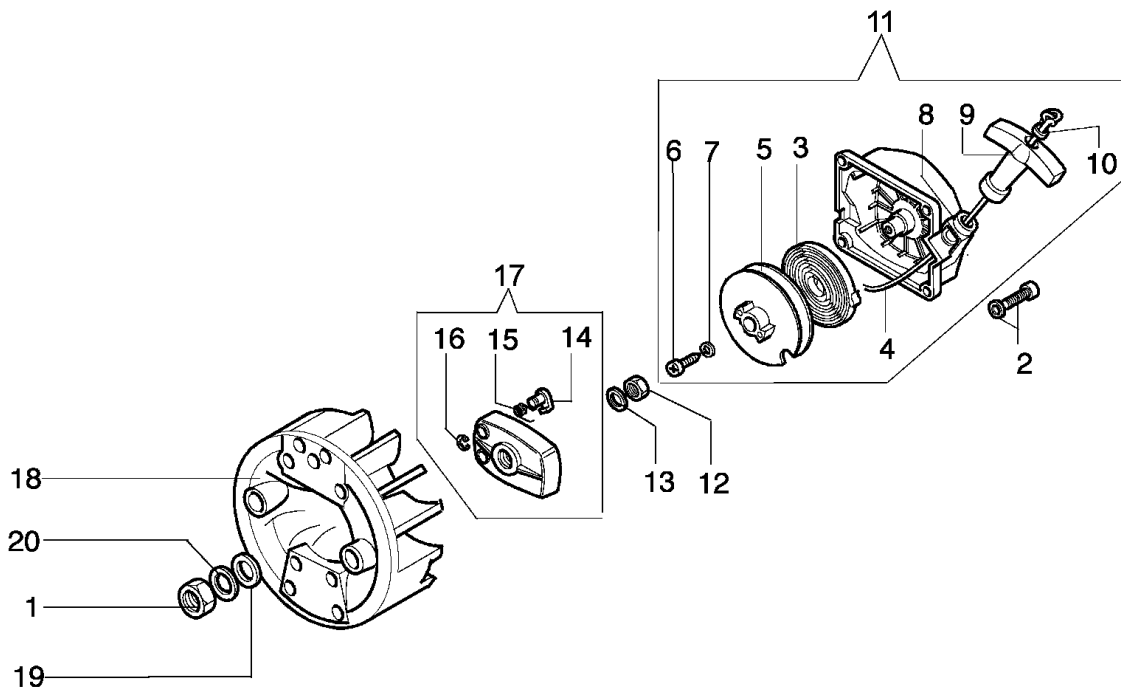

Drawing Starter assy and clutch

Refer ence	Qty	Item number	Description
1	1	3912009	Nut
2	4	61052008R	Screw
3	1	004000132R	Spring
4	1	4098073R	Starter rope
5	1	072700085BR	Pulley
6	1	094600041R	Screw
7	1	3918005	Washer
8	1	072700089	Bushing
9	1	093500397	Handle
10	1	006000829	Washer
11	1	4196110	Starter assy
12	1	072700235	Nut
13	1	005000361	Washer
14	2	072700087	Pawl
15	2	072700088R	Spring
16	2	3026004	Ring
17	1	072700466	Clutch driver
18	1	4224036R	Flywheel
19	1	3818011A	Washer
20	1	3916010	Washer
21	1	3916005	Washer
22	2	3801010R	Screw
23	1	4098064	Spark plug cap
24	1	3914003	Nut
25	1	4196142R	Ignition coil
26	1	4196028	Cable
27	2	3801013	Screw
28	1	4196108	Cover
29	2	3801016	Screw
30	1	4196038	Bushing
31	1	4196063	Adaptor
32	1	4196062	Adaptor
33	4	3819006	Washer
34	1	4196037	Sleeve
35	1	3025022	Ring
36	1	3024015	Ring
37	1	4191153AR	Clutch
38	1	4196124	Starter case
39	4	3801017R	Screw
40	1	3035019	Bearing
41	1	3819006	Washer
42	1	4191030R	Clutch drum
43	1	4191028R	Spring
44	2	3818011A	Washer
45	2	4191027CR	Pin
46	2	4191069B	Plate
47	1	3960030	Screw