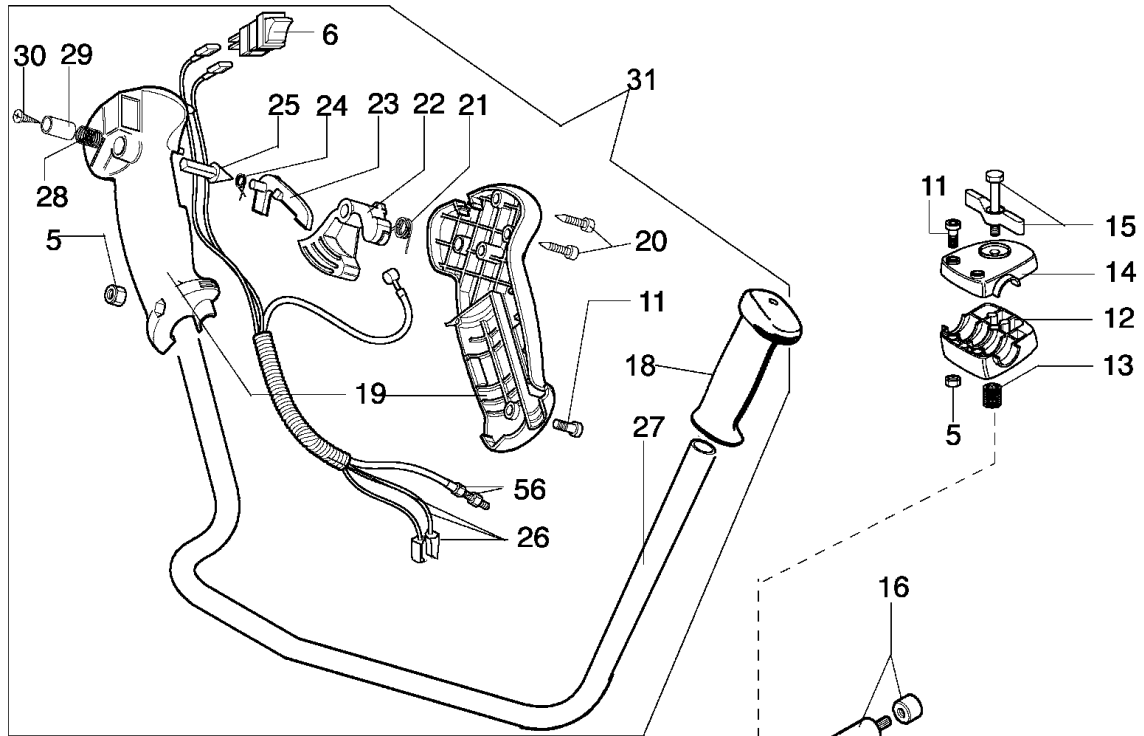

Drawing	Transmission		
Refer ence	Qty	Item number	Description
1	1	61042048	Support
2	1	61040153	Absorber case kit
3	2	4098800B	Insert
4	4	61040110	Clamp
5	5	3914003	Nut
6	1	2317021R	Switch
7	2	61040111	Sleeve
8	1	61040112	Support
9	1	3980011	Nut
10	1	66030012	Washer
11	3	3801016	Screw
12	1	61040136	Hub
13	1	61040044	Spring
14	1	61040135	Hub
15	1	61042030	Knob
16	1	4191192R	Tube Ø28
17	1	4098116R	Drive shaft
18	1	61040140R	Hand grip
19	1	61040131R	Handle
20	2	3960029	Screw
21	1	4138361R	Spring
22	1	4174245BR	Throttle lev
23	1	4174246R	Lever
24	1	4138360R	Spring
25	1	4138358R	Switch
26	1	61040083A	Cable
27	1	61040040B	Handlebar
28	1	4100098BR	Spring
29	1	4138359R	Switch
30	1	3960021	Screw
31	1	61052058	Handlebar
32	1	61040074AR	Screw
33	1	4100456R	Guard
34	1	4179089R	Flange
35	1	3025019	Ring
36	1	3024010R	Ring
37	1	3034010	Bearing
38	1	3035023	Hook
39	1	3025009	Ring
40	1	4138311A	Ring
41	1	61040144	Gear case
42	1	61040071R	Cap
43	1	3901016	Screw
44	1	3034218	Bearing
45	1	61040106A	Pin
46	1	3034012	Bearing
47	1	3025022	Ring
48	1	3050018	Seal ring
49	1	61040066	Spacer