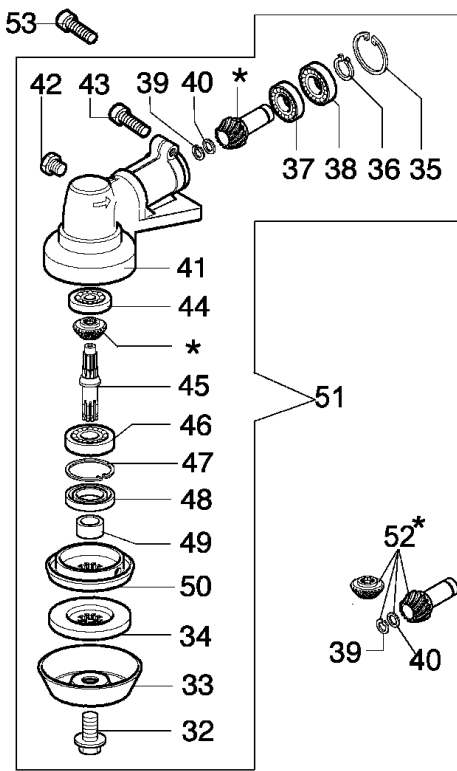

Drawing	Transmission		
Refer ence	Qty	Item number	Description
1	1	61042048	Support
2	1	61040153	Absorber case kit
3	2	4098800B	Insert
4	4	61040110	Clamp
5	5	3914003	Nut
6	1	2317021R	Switch
7	2	61040111	Sleeve
8	1	61040112	Support
9	1	3980011	Nut
10	1	66030012	Washer
11	3	3801016	Screw
12	1	61040136	Hub
13	1	61040044	Spring
14	1	61040135	Hub
15	1	61042030	Knob
16	1	4191192R	Tube Ø28
17	1	4098116R	Drive shaft
18	1	61040140R	Hand grip
19	1	61040131R	Handle
20	2	3960029	Screw
21	1	4138361R	Spring
22	1	4174245BR	Throttle lev
23	1	4174246R	Lever
24	1	4138360R	Spring
25	1	4138358R	Switch
26	1	61040083A	Cable
27	1	61040040B	Handlebar
28	1	4100098BR	Spring
29	1	4138359R	Switch
30	1	3960021	Screw
31	1	61052058	Handlebar
32	1	61040074AR	Screw
33	1	4100456R	Guard
34	1	4179089R	Flange
35	1	3025019	Ring
36	1	3024010R	Ring
37	1	3034010	Bearing
38	1	3035023	Hook
39	1	3025009	Ring
40	1	4138311A	Ring
41	1	61040144	Gear case
42	1	61040071R	Cap
43	1	3901016	Screw
44	1	3034218	Bearing
45	1	61040106A	Pin
46	1	3034012	Bearing
47	1	3025022	Ring
48	1	3050018	Seal ring
49	1	61040066	Spacer