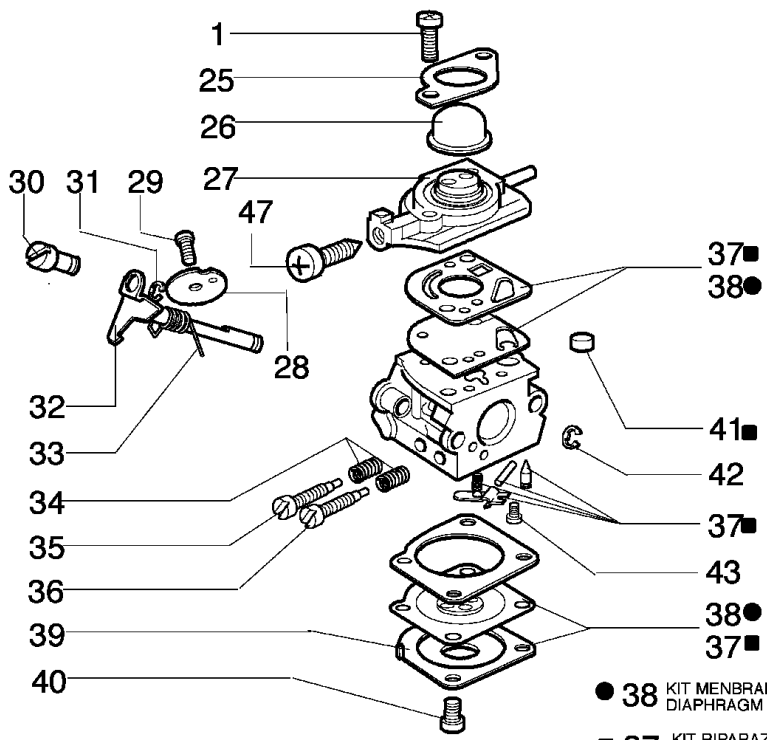

| Drawing | Transmission | | |
|-----------|--------------|-------------|----------------|
| Reference | Qty | Item number | Description |
| 50 | 1 | 61040145R | Hub |
| 51 | 1 | 61042032BR | Bevel gear |
| 52 | 1 | 61040133 | Bevel gear |
| 53 | 1 | 3901008 | Screw |
| 54 | 1 | 3960071 | Screw |
| 55 | 1 | 3801016 | Screw |
| 56 | 1 | 61040082A | Throttle cable |
| 57 | 1 | 4098840 | Shock absorber |

8

WALBRO WT-442C

- 5 KIT MENBRANE & GUARNIZIONI
DIAPHRAGM & GASKET SET
- 3 KIT RIPARAZIONE
REPAIR KIT

8

ZAMA C1Q-E7A

- 38 KIT MENBRANE & GUARNIZIONI
DIAPHRAGM & GASKET SET
- 37 KIT RIPARAZIONE
REPAIR KIT

Drawing Carburetor

| Drawing | Accessories | | |
|---------------|-------------|-------------|-----------------------------------|
| Refer ence | Qty | Item number | Description |
| 1 | 1 | 63019001B | Tap'n go head with 2 nylon lines |
| 2 | 1 | 3960040R | Screw |
| 3 | 1 | 4174278 | Plate |
| 4 | 4 | 3802004BR | Screw |
| 5 | 1 | 4174283A | Skirt w/blade |
| 6 | 1 | 4174275R | Blade |
| 7 | 1 | 4192048A | Guard |
| 8 | 2 | 4199005A | Bushing |
| 9 | 1 | 4199008B | Insert |
| 10 | 1 | 4199004 | Spring |
| 11 | 1 | 4199014A | Nylon spool Ø2.4 |
| 12 | 1 | 4199026A | Cover |
| 13 | 1 | 4095563R | Disk |
| 14 | 1 | 61052031 | Tool kit |
| 15 | 1 | 63050018AR | Double harness with quick release |
| 16 | 1 | 4224034 | Labels set |
| 17 | 1 | 63050016 | Hooking spring |
| 18 | 1 | 4095673R | Disk 3t |