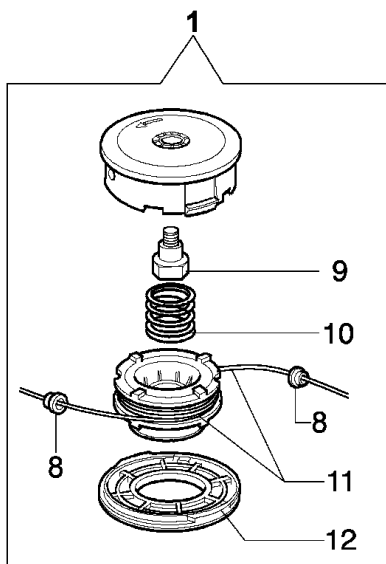

Drawing	Accessories		
Refer ence	Qty	Item number	Description
1	1	63019001B	Tap'n go head with 2 nylon lines
2	1	3960040R	Screw
3	1	4174278	Plate
4	4	3802004BR	Screw
5	1	4174283A	Skirt w/blade
6	1	4174275R	Blade
7	1	4192048A	Guard
8	2	4199005A	Bushing
9	1	4199008B	Insert
10	1	4199004	Spring
11	1	4199014A	Nylon spool Ø2.4
12	1	4199026A	Cover
13	1	4095563R	Disk
14	1	61052031	Tool kit
15	1	63050018AR	Double harness with quick release
16	1	4224034	Labels set
17	1	63050016	Hooking spring
18	1	4095673R	Disk 3t