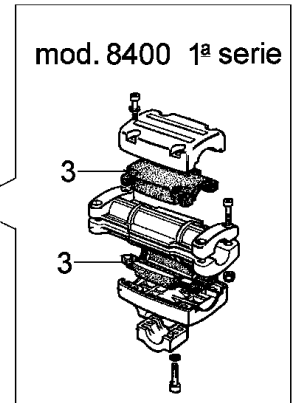

Drawing	Transmission		
Refer ence	Qty	Item number	Description
1	1	61042048	Support
2	1	61040153	Absorber case kit
3	2	4098800B	Insert
4	4	61040110	Clamp
5	5	3914003	Nut
6	1	2317021R	Switch
7	2	61040111	Sleeve
8	1	61040112	Support
9	1	3980011	Nut
10	1	66030012	Washer
11	3	3801016	Screw
12	1	61040136	Hub
13	1	61040044	Spring
14	1	61040135	Hub
15	1	61042030	Knob
16	1	4191192R	Tube Ø28
17	1	4098116R	Drive shaft
18	1	61040140R	Hand grip
19	1	61040131R	Handle
20	2	3960029	Screw
21	1	4138361R	Spring
22	1	4174245BR	Throttle lev
23	1	4174246R	Lever
24	1	4138360R	Spring
25	1	4138358R	Switch
26	1	61040083A	Cable
27	1	61040040B	Handlebar
28	1	4100098BR	Spring
29	1	4138359R	Switch
30	1	3960021	Screw
31	1	61052058	Handlebar
32	1	61040074AR	Screw
33	1	4100456R	Guard
34	1	4179089R	Flange
35	1	3025019	Ring
36	1	3024010R	Ring
37	1	3034010	Bearing
38	1	3035023	Hook
39	1	3025009	Ring
40	1	4138311A	Ring
41	1	61040144	Gear case
42	1	61040071R	Cap
43	1	3901016	Screw
44	1	3034218	Bearing
45	1	61040106A	Pin
46	1	3034012	Bearing
47	1	3025022	Ring
48	1	3050018	Seal ring
49	1	61040066	Spacer