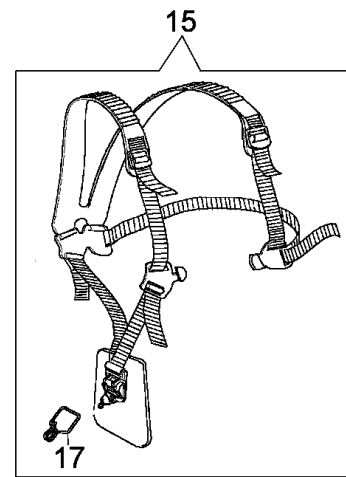

Drawing	Accessories		
Refer ence	Qty	Item number	Description
1	1	63019001B	Tap'n go head with 2 nylon lines
2	1	3960040R	Screw
3	1	4174278	Plate
4	4	3802004BR	Screw
5	1	4174283A	Skirt w/blade
6	1	4174275R	Blade
7	1	4192048A	Guard
8	2	4199005A	Bushing
9	1	4199008B	Insert
10	1	4199004	Spring
11	1	4199014A	Nylon spool Ø2.4
12	1	4199026A	Cover
13	1	4095563R	Disk
14	1	61052031	Tool kit
15	1	63050018AR	Double harness with quick release
16	1	4224034	Labels set
17	1	63050016	Hooking spring
18	1	4095673R	Disk 3t