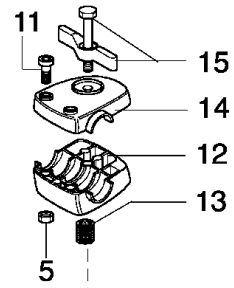

Drawing	Transmission		
Refer ence	Qty	Item number	Description
1	1	61042048	Support
2	1	61040153	Absorber case kit
3	2	4098800B	Insert
4	4	61040110	Clamp
5	5	3914003	Nut
6	1	2317021R	Switch
7	2	61040111	Sleeve
8	1	61040112	Support
9	1	3980011	Nut
10	1	66030012	Washer
11	3	3801016	Screw
12	1	61040136	Hub
13	1	61040044	Spring
14	1	61040135	Hub
15	1	61042030	Knob
16	1	4191192R	Tube Ø28
17	1	4098116R	Drive shaft
18	1	61040140R	Hand grip
19	1	61040131R	Handle
20	2	3960029	Screw
21	1	4138361R	Spring
22	1	4174245BR	Throttle lev
23	1	4174246R	Lever
24	1	4138360R	Spring
25	1	4138358R	Switch
26	1	61040083A	Cable
27	1	61040040B	Handlebar
28	1	4100098BR	Spring
29	1	4138359R	Switch
30	1	3960021	Screw
31	1	61052058	Handlebar
32	1	61040074AR	Screw
33	1	4100456R	Guard
34	1	4179089R	Flange
35	1	3025019	Ring
36	1	3024010R	Ring
37	1	3034010	Bearing
38	1	3035023	Hook
39	1	3025009	Ring
40	1	4138311A	Ring
41	1	61040144	Gear case
42	1	61040071R	Cap
43	1	3901016	Screw
44	1	3034218	Bearing
45	1	61040106A	Pin
46	1	3034012	Bearing
47	1	3025022	Ring
48	1	3050018	Seal ring
49	1	61040066	Spacer