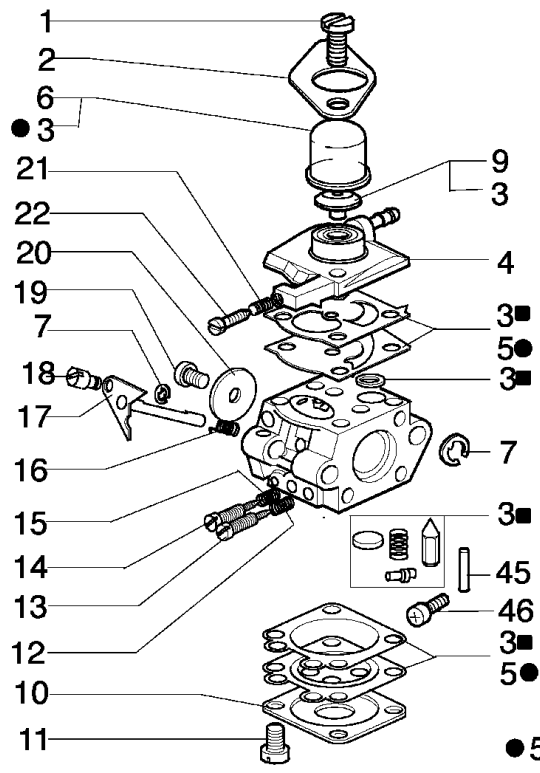

8

WALBRO WT-442C

- 5 KIT MENBRANE & GUARNIZIONI
  DIAPHRAGM & GASKET SET
- 3 KIT RIPARAZIONE
  REPAIR KIT

8

ZAMA C1Q-E7A