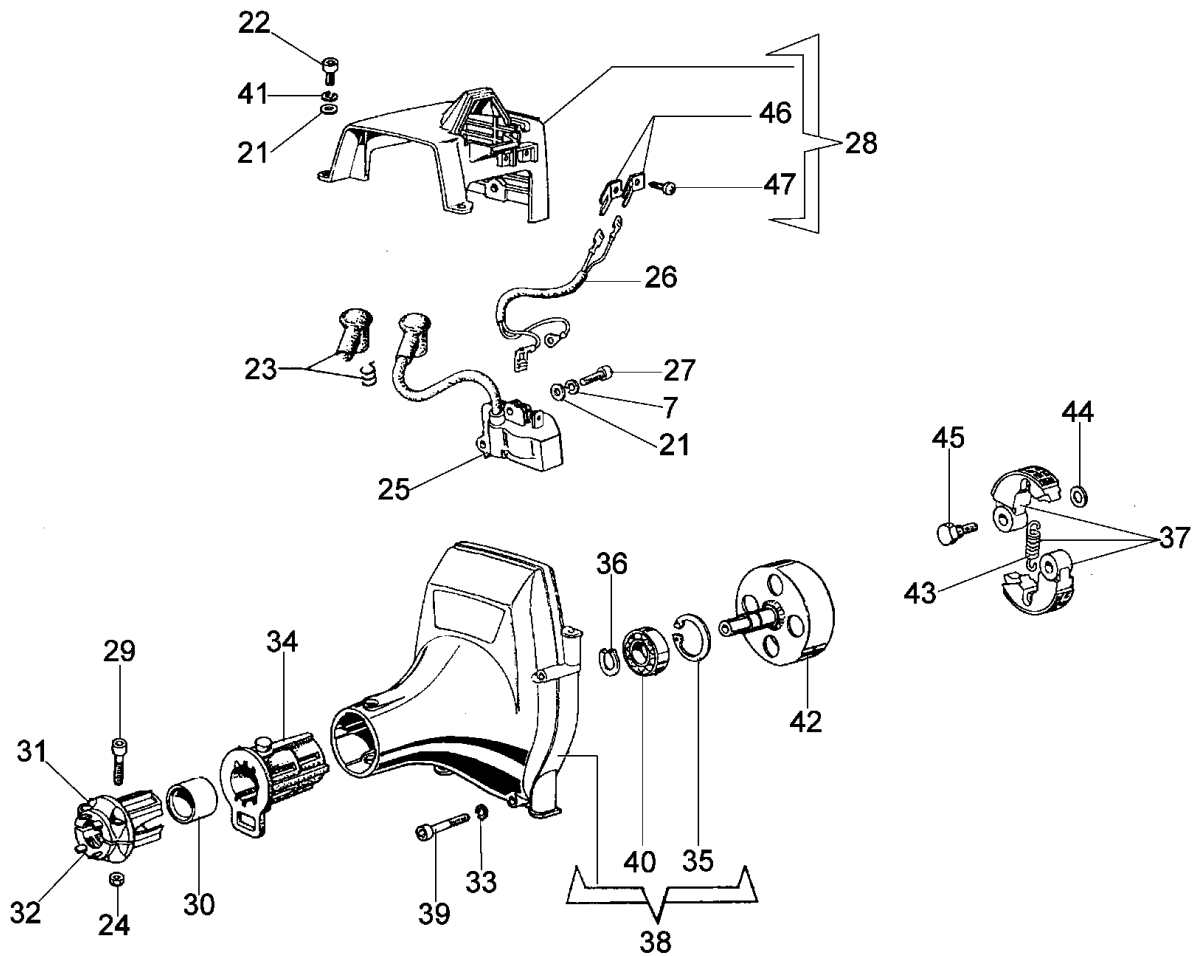

Drawing Starter assy and clutch

Refer ence	Qty	Item number	Description
1	1	3912009	Nut
2	4	61052008R	Screw
3	1	004000132R	Spring
4	1	4098073R	Starter rope
5	1	072700085BR	Pulley
6	1	094600041R	Screw
7	1	3918005	Washer
8	1	072700089	Bushing
9	1	093500397	Handle
10	1	006000829	Washer
11	1	4196110	Starter assy
12	1	072700235	Nut
13	1	005000361	Washer
14	2	072700087	Pawl
15	2	072700088R	Spring
16	2	3026004	Ring
17	1	072700466	Clutch driver
18	1	4224036R	Flywheel
19	1	3818011A	Washer
20	1	3916010	Washer
21	1	3916005	Washer
22	2	3801010R	Screw
23	1	4098064	Spark plug cap
24	1	3914003	Nut
25	1	4196142R	Ignition coil
26	1	4196028	Cable
27	2	3801013	Screw
28	1	4196108	Cover
29	2	3801016	Screw
30	1	4196038	Bushing
31	1	4196063	Adaptor
32	1	4196062	Adaptor
33	4	3819006	Washer
34	1	4196037	Sleeve
35	1	3025022	Ring
36	1	3024015	Ring
37	1	4191153AR	Clutch
38	1	4196124	Starter case
39	4	3801017R	Screw
40	1	3035019	Bearing
41	1	3819006	Washer
42	1	4191030R	Clutch drum
43	1	4191028R	Spring
44	2	3818011A	Washer
45	2	4191027CR	Pin
46	2	4191069B	Plate
47	1	3960030	Screw