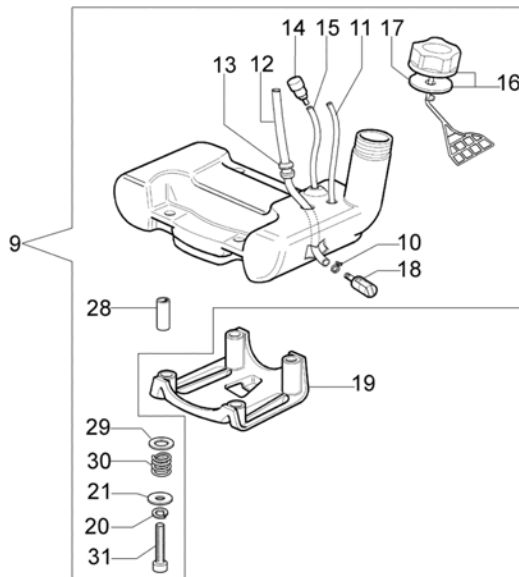

8370 T - Fuel tank and air filter

8370 T - Fuel tank and air filter

Ref.Nu	Qty	Part number	Description	Validity from	Validity till	Notes	Bulletin
1	1	61200019AR	Gasket				
2	1	61200198	Insulator				
3	2	3801015	Screw				
4	1	61202025R	Support				
5	1	61200021R	Gasket				
6	1	2318765AR	Carburetor WT-869A				
7	1	61200025AR	Air filter				
8	1	61200026R	Cover				
9	1	61200028AR	Complete fuel tank				
10	1	4098377	Band				
11	1	61200092R	Tube				
12	1	61200093R	Tube				
13	1	4161211	Bush				
14	1	61070011A	Breather valve				
15	1	61200030AR	Tube				
16	1	61070079R	Tank cap				
17	1	61070006	Gasket				
18	1	094600450R	Fuel filter				
19	1	61200057R	Stand				
20	5	3819006	Washer				
21	5	3918005	Washer				
22	1	3801013R	Screw				
23	2	61052009B	Screw				
24	1	61200024R	Lever				
25	1	3960069R	Screw				
26	1	61200023R	Starter lever				
27	1	4120070	Washer				
28	4	61200128R	Insert				
29	4	3916008R	Washer				
30	1	61200129R	Spring				
31	4	3801016	Screw