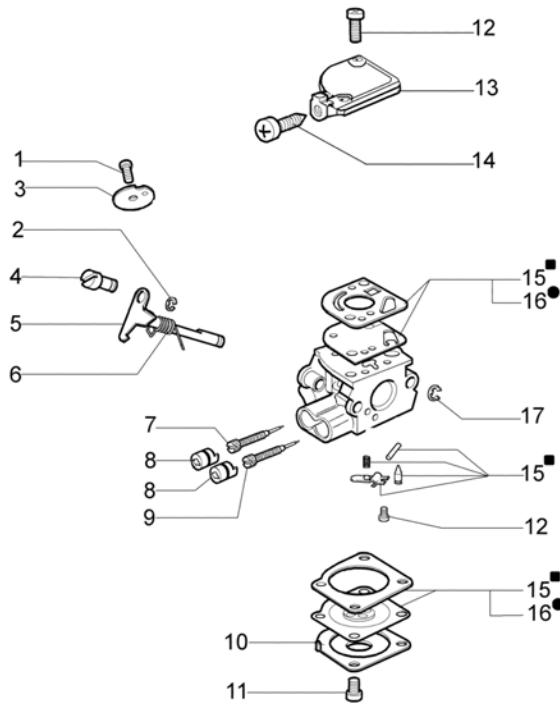

8370 T - Carburatore Zama till 30/09/07

- 16 ● KIT MENBRANE & GUARNIZIONI
  DIAPHRAGM & GASKET SET
- 15 ■ KIT RIPARAZIONE
  REPAIR KIT

8370 T - Carburetor Zama till 30/09/07

Ref.Nu	Qty	Part number	Description	Validity from	Validity till	Notes	Bulletin
1	1	2318388	Screw				
2	1	2318387	Ring				
3	1	2318872	Starter valve				
4	1	2318412	Hook				
5	1	2318689	Shaft				
6	1	2318528	Spring				
7	1	2318696	Screw H				
8	2	2318687	Caps-lock				
9	1	2318697	Screw L				
10	1	2318880	Cover				
11	2	2318522	Screw				
12	2	2320053	Screw				
13	1	2320052	Cover				
14	1	2318876	Screw				
15	1	2318886	Repair kit				
16	1	2318885	Diaphragm and gasket set				
17	1	2318535	Ring