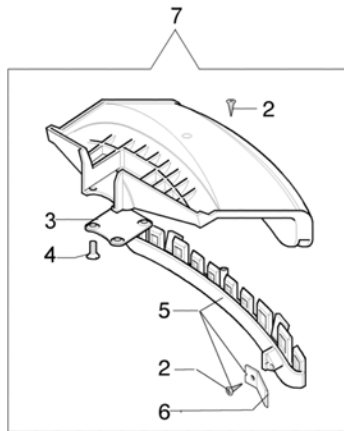

8370 T - Accessories

8370 T - Accessories

Ref.Nu	Qty	Part number	Description	Validity from	Validity till	Notes	Bulletin
1	1	4199039AR	Cpl. nylon head				
2	2	3960040R	Screw				
3	1	4174278	Plate				
4	4	3802004CR	Screw				
5	1	4174283A	Skirt w/blade				
6	1	4174275R	Blade				
7	1	4192048A	Guard				
8	1	4199005A	Bushing				
9	1	4199008B	Insert				
10	1	4199004	Spring				
11	1	4199042R	Spool Ø3				
12	1	4199035R	Cover				
13	1	4095673AR	Disk 3t				
14	1	61052031	Tool kit				
15	1	61200106R	Single harness				
16	1	61212009	Labels kit