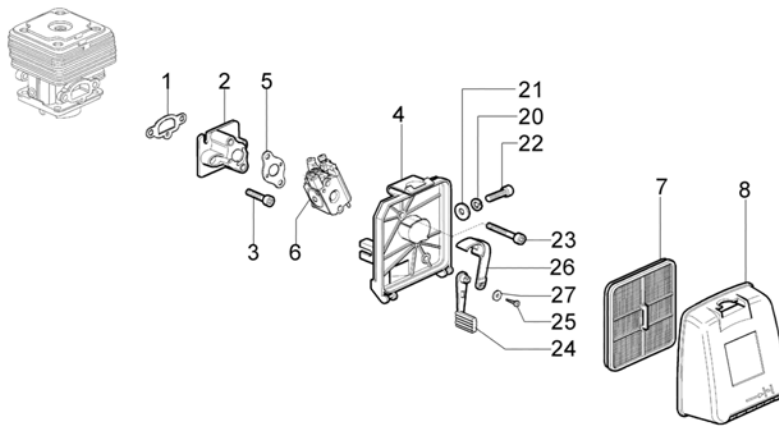

8370 T - Fuel tank and air filter

8370 T - Fuel tank and air filter

Ref.Nu	Qty	Part number	Description	Validity from	Validity till	Notes	Bulletin
1	1	61200019AR	Gasket				
2	1	61200198	Insulator				
3	2	3801015	Screw				
4	1	61202025R	Support				
5	1	61200021R	Gasket				
6	1	2318765AR	Carburetor WT-869A				
7	1	61200025AR	Air filter				
8	1	61200026R	Cover				
9	1	61200028AR	Complete fuel tank				
10	1	4098377	Band				
11	1	61200092R	Tube				
12	1	61200093R	Tube				
13	1	4161211	Bush				
14	1	61070011A	Breather valve				
15	1	61200030AR	Tube				
16	1	61070079R	Tank cap				
17	1	61070006	Gasket				
18	1	094600450R	Fuel filter				
19	1	61200057R	Stand				
20	5	3819006	Washer				
21	5	3918005	Washer				
22	1	3801013R	Screw				
23	2	61052009B	Screw				
24	1	61200024R	Lever				
25	1	3960069R	Screw				
26	1	61200023R	Starter lever				
27	1	4120070	Washer				
28	4	61200128R	Insert				
29	4	3916008R	Washer				
30	1	61200129R	Spring				
31	4	3801016	Screw