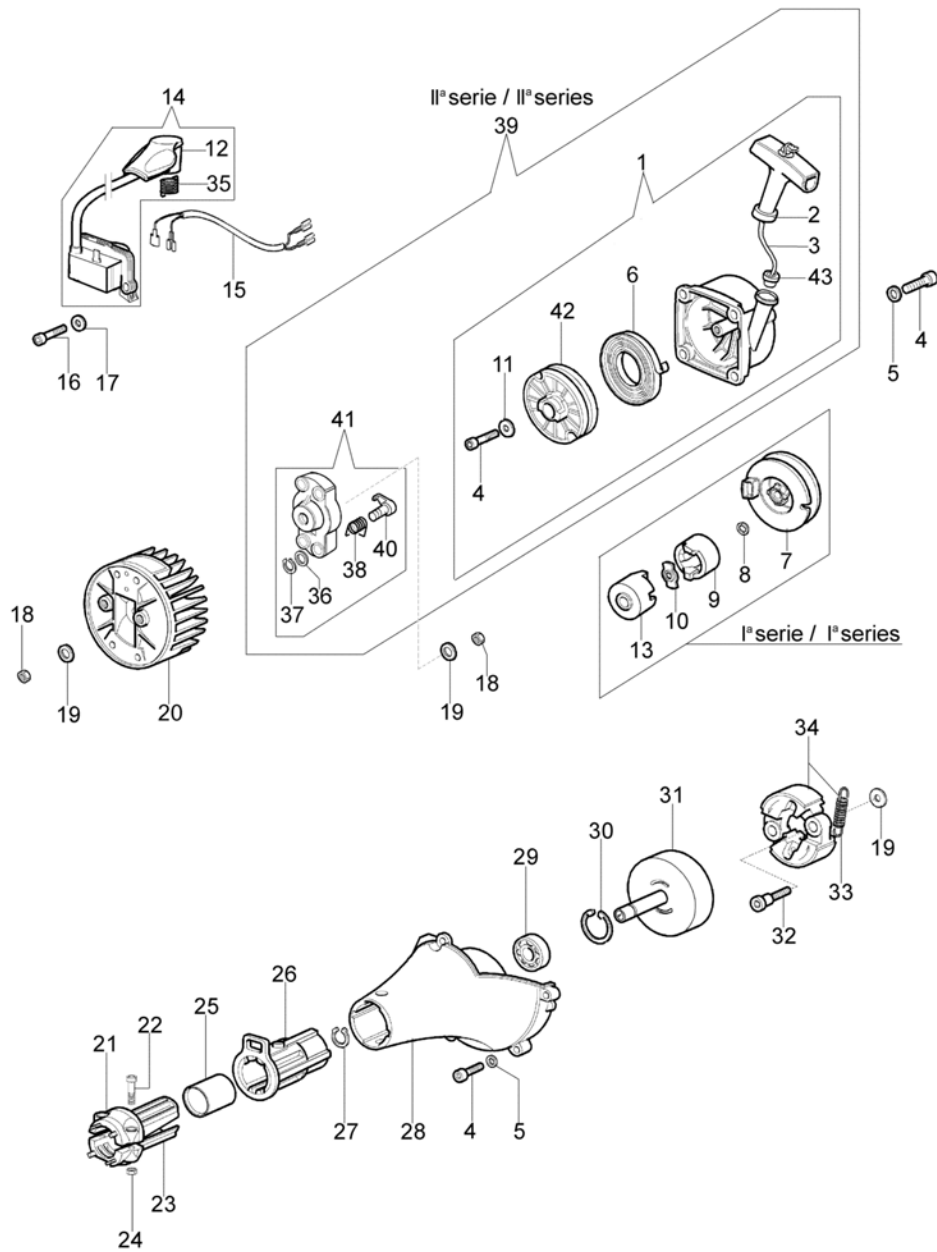

8370 T - Starter assy and clutch

8370 T - Starter assy and clutch

Ref.Nu	Qty	Part number	Description	Validity from	Validity till	Notes	Bulletin
1	1	61200258R	Starter assy				
2	1	61200015R	Starter handle				
3	1	56520087R	Starter rope				
4	6	3801010R	Screw				
5	4	3916005R	Sealing washer				
6	1	004000132R	Spring				
7	1	56520038AR	Starter pulley				
8	1	3027005R	Ring				
9	1	56520039A	Shaft joint				
10	1	56520040A	Plate				
11	1	3918020	Washer				
12	1	61200012R	Spark plug cap				
13	1	61200062AR	Clutch driver				
14	1	61250015BR	Ignition coil				
15	1	61250047R	Cable				
16	2	3801013R	Screw				
17	2	3819006	Washer				
18	1	3912009	Nut				
19	1	3818011A	Washer				
20	1	61250014AR	Flywheel				
21	1	61200059R	Adaptor				
22	2	3801015	Screw				
23	1	61200060R	Adaptor				
24	2	3914003	Nut				
25	1	4161364	Bushing				
26	1	4161428	Sleeve				
27	1	3024015	Ring				
28	1	61200031AR	Cover				
29	1	3035019R	Bearing				
30	1	3025022R	Ring				
31	1	61200032R	Clutch drum				
32	1	4191027FR	Pin				
33	1	4191028R	Spring				
34	1	4191153AR	Clutch				
35	1	61200067R	Spring				
36	1	3064010	Washer				
37	1	3024007	Ring				
38	1	4191017A	Spring				
39	1	61200260	Starter kit assy				
40	1	4191016R	Pawl