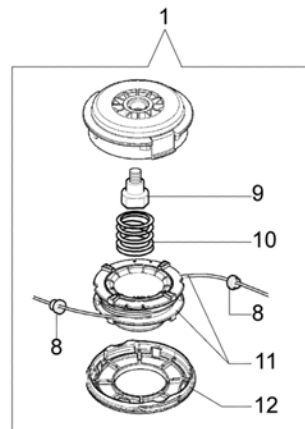

8370 T - Accessories

8370 T - Accessories

Ref.Nu	Qty	Part number	Description	Validity from	Validity till	Notes	Bulletin
1	1	4199039AR	Cpl. nylon head				
2	2	3960040R	Screw				
3	1	4174278	Plate				
4	4	3802004CR	Screw				
5	1	4174283A	Skirt w/blade				
6	1	4174275R	Blade				
7	1	4192048A	Guard				
8	1	4199005A	Bushing				
9	1	4199008B	Insert				
10	1	4199004	Spring				
11	1	4199042R	Spool Ø3				
12	1	4199035R	Cover				
13	1	4095673AR	Disk 3t				
14	1	61052031	Tool kit				
15	1	61200106R	Single harness				
16	1	61212009	Labels kit