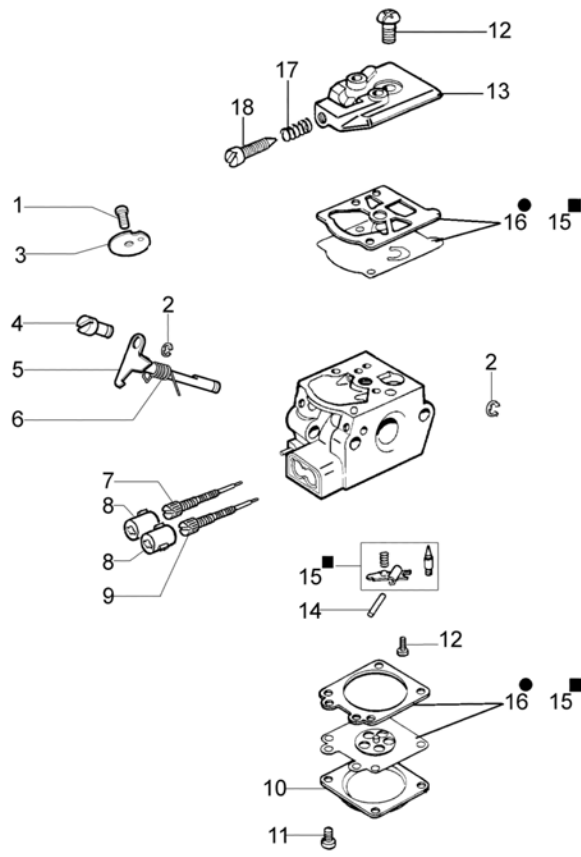

8370 T - Carburetor Walbro from 01/10/07

Walbro mod. WT-869

compl. p.n. 2318765R

15 ■ KIT RIPARAZIONE
REPAIR KIT

16 ● KIT MEMBRANE & GUARNIZIONI
DIAPHRAGM & GASKET SET

8370 T - Carburetor Walbro from 01/10/07

Ref.Nu	Qty	Part number	Description	Validity from	Validity till	Notes	Bulletin
1	1	50010141	Screw				
2	2	095000164	Ring				
3	1	072700211	Shutter				
4	1	2318211	Pin				
5	1	2318737	Shaft				
6	1	094600208	Spring				
7	1	2318837	Adjust. screw				
8	2	2318687	Caps-lock				
9	1	2318631	Adjust. screw				
10	1	2318191	Cover				
11	4	035000162	Screw				
12	1	003300197	Screw				
13	1	375100087	Cover				
14	1	003300201	Spindle				
15	1	094600209	Repair kit				
16	1	094600210	Kit guarn				
17	1	094600148	Spring				
18	1	074000240	Adjust.screw