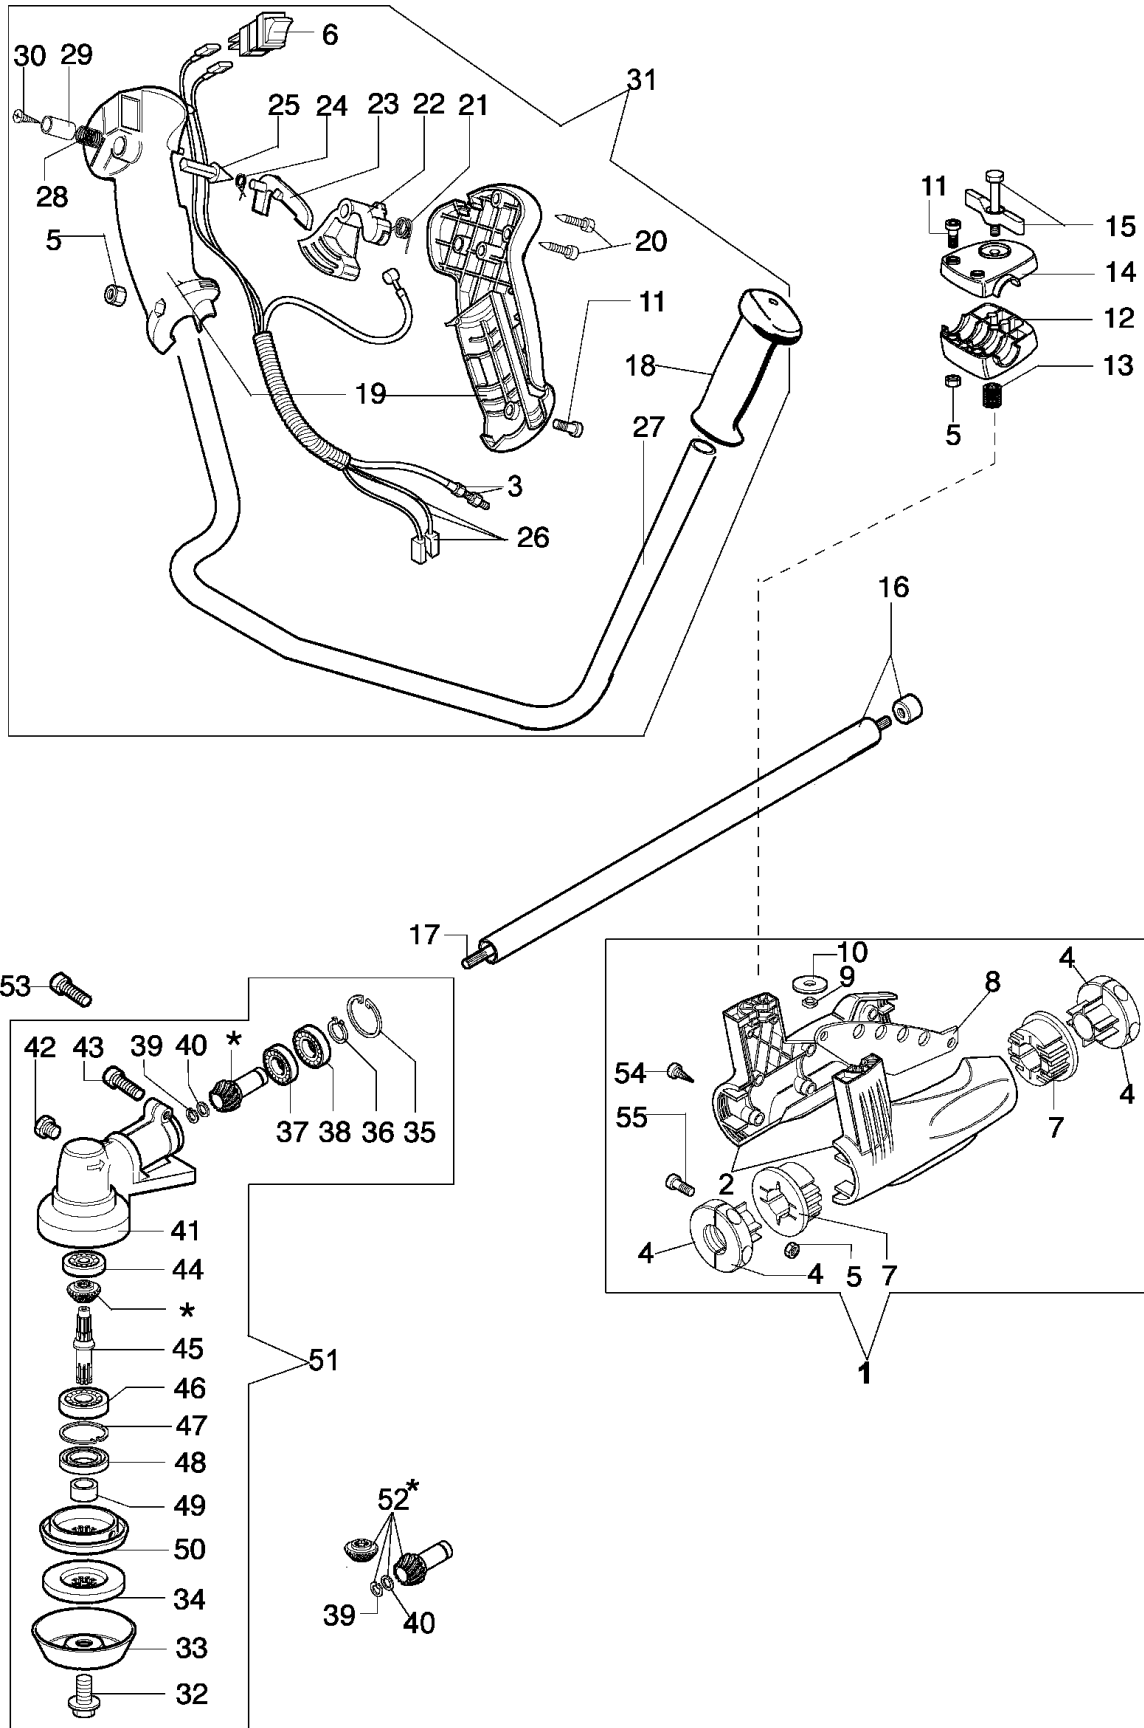

Drawing	Transmission		
Refer ence	Qty	Item number	Description
1	1	61052038	Support
2	1	61040153	Absorber case kit
3	1	61040082A	Throttle cable
4	4	61030012	Clamp
5	5	3914003	Nut
6	1	2317021R	Switch
7	2	61040111	Sleeve
8	1	61040112	Support
9	1	3980011	Nut
10	1	66030012	Washer
11	3	3801016	Screw
12	1	61040136	Hub
13	1	61040044	Spring
14	1	61040135	Hub
15	1	61042030	Knob
16	1	4160011R	Tube Ø26
17	1	4161330AR	Drive shaft
18	1	61040140R	Hand grip
19	1	61040131R	Handle
20	2	3960029	Screw
21	1	4138361R	Spring
22	1	4174245BR	Throttle lev
23	1	4174246R	Lever
24	1	4138360R	Spring
25	1	4138358R	Switch
26	1	61040083A	Cable
27	1	61040040B	Handlebar
28	1	4100098BR	Spring
29	1	4138359R	Switch
30	1	3960021	Screw
31	1	61052059	Handlebar
32	1	61040074AR	Screw
33	1	4100456R	Guard
34	1	4179089R	Flange
35	1	3025018	Ring
36	1	3024010R	Ring
37	1	3034010	Bearing
38	1	3035023	Hook
39	1	3025009	Ring
40	1	4138311A	Ring
41	1	61050013	Gear case
42	1	61040071R	Cap
43	1	3901016	Screw
44	1	3034218	Bearing
45	1	61040106A	Pin
46	1	3034012	Bearing
47	1	3025022	Ring
48	1	3050018	Seal ring
49	1	61040066	Spacer