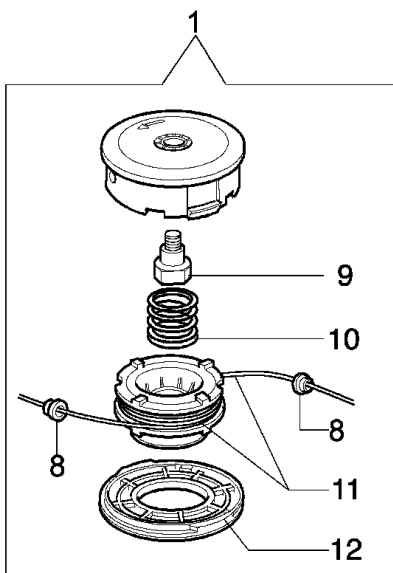

Drawing	Transmission		
Reference	Qty	Item number	Description
50	1	61040145R	Hub
51	1	61052030BR	Bevel gear
52	1	61040132	Bevel gear Ø26
53	1	3901008	Screw
54	1	3960071	Screw
55	1	3801016	Screw

8

WALBRO WT-442C

Refer ence	Qty	Item number	Description
1	2	2318542	Screw
2	1	074000147	Cover
3	1	074000150	Repair kit
4	1	074000238	Cover
5	1	074000151	Diaphragm set
6	1	074000144	Bush
7	1	095000164	Ring
8	1	074000392	Carburettor kit WT-460
9	1	074000148	Valve
10	1	2318191	Cover
11	4	035000162	Screw
12	1	093500115	Spring
13	1	074000143	Screw H
14	1	093500269	Screw L
15	1	035000165	Spring
16	1	072700214	Spring
17	1	072700209	Shaft
18	1	2318211	Pin
19	1	003300209	Screw
20	1	072700211	Shutter
21	1	094600148	Spring
22	1	074000240	Adjust.screw
25	1	2318526	Cover
26	1	2318875	Pump
27	1	2318874	Cover
28	1	2318872	Starter valve
29	1	2318388	Screw
30	1	2318412	Hook
31	1	2318387	Ring
32	1	2318887	Shaft
33	1	2318528	Spring
34	2	2318532	Spring
35	1	2318882	Screw L
36	1	2318881	Screw H
37	1	2318886	Repair kit
38	1	2318885	Diaphragm and gasket set
39	1	2318880	Cover
40	4	2318522	Screw
41	1	2318392	Filter
42	1	2318535	Ring
43	1	2318527	Screw
45	1	003300201	Spindle
46	1	003300202	Screw
47	1	2318876	Screw

DA NOVEMBRE 2004  
 FROM NOVEMBER 2004  
 AB NOVEMBER 2004  
 DESDE NOVIEMBRE 2004  
 DEPUIS NOVEMBRE 2004

- 14 KIT MENBRANE & GUARNIZIONI  
DIAPHRAGM & GASKET SET
- 13 KIT RIPARAZIONE  
REPAIR KIT

Drawing Euro 1 carburetor

Drawing	Accessories		
Refer ence	Qty	Item number	Description
1	1	63019001B	Tap'n go head with 2 nylon lines
2	1	3960040R	Screw
3	1	4174278	Plate
4	4	3802004BR	Screw
5	1	4179113A	Skirt w/blade
6	1	4174275R	Blade
7	1	61042035	Plastic guard
8	2	4199005A	Bushing
9	1	4199008B	Insert
10	1	4199004	Spring
11	1	4199014A	Nylon spool Ø2.4
12	1	4199026A	Cover
13	1	4095563R	Disk
14	1	61052031	Tool kit
15	1	63050018AR	Double harness with quick release
16	1	4196150	Labels set
17	1	4160463R	Single harness
18	1	63050016	Hooking spring
19	1	4095673R	Disk 3t