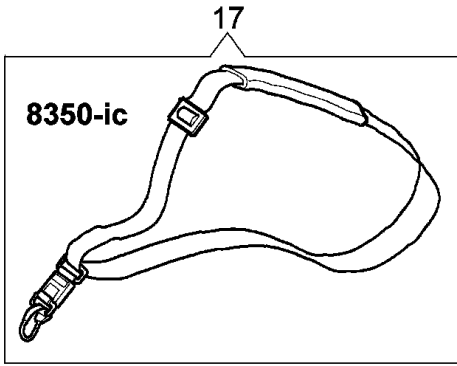

Drawing	Accessories		
Refer ence	Qty	Item number	Description
1	1	63019001B	Tap'n go head with 2 nylon lines
2	1	3960040R	Screw
3	1	4174278	Plate
4	4	3802004BR	Screw
5	1	4179113A	Skirt w/blade
6	1	4174275R	Blade
7	1	61042035	Plastic guard
8	2	4199005A	Bushing
9	1	4199008B	Insert
10	1	4199004	Spring
11	1	4199014A	Nylon spool Ø2.4
12	1	4199026A	Cover
13	1	4095563R	Disk
14	1	61052031	Tool kit
15	1	63050018AR	Double harness with quick release
16	1	4196150	Labels set
17	1	4160463R	Single harness
18	1	63050016	Hooking spring
19	1	4095673R	Disk 3t