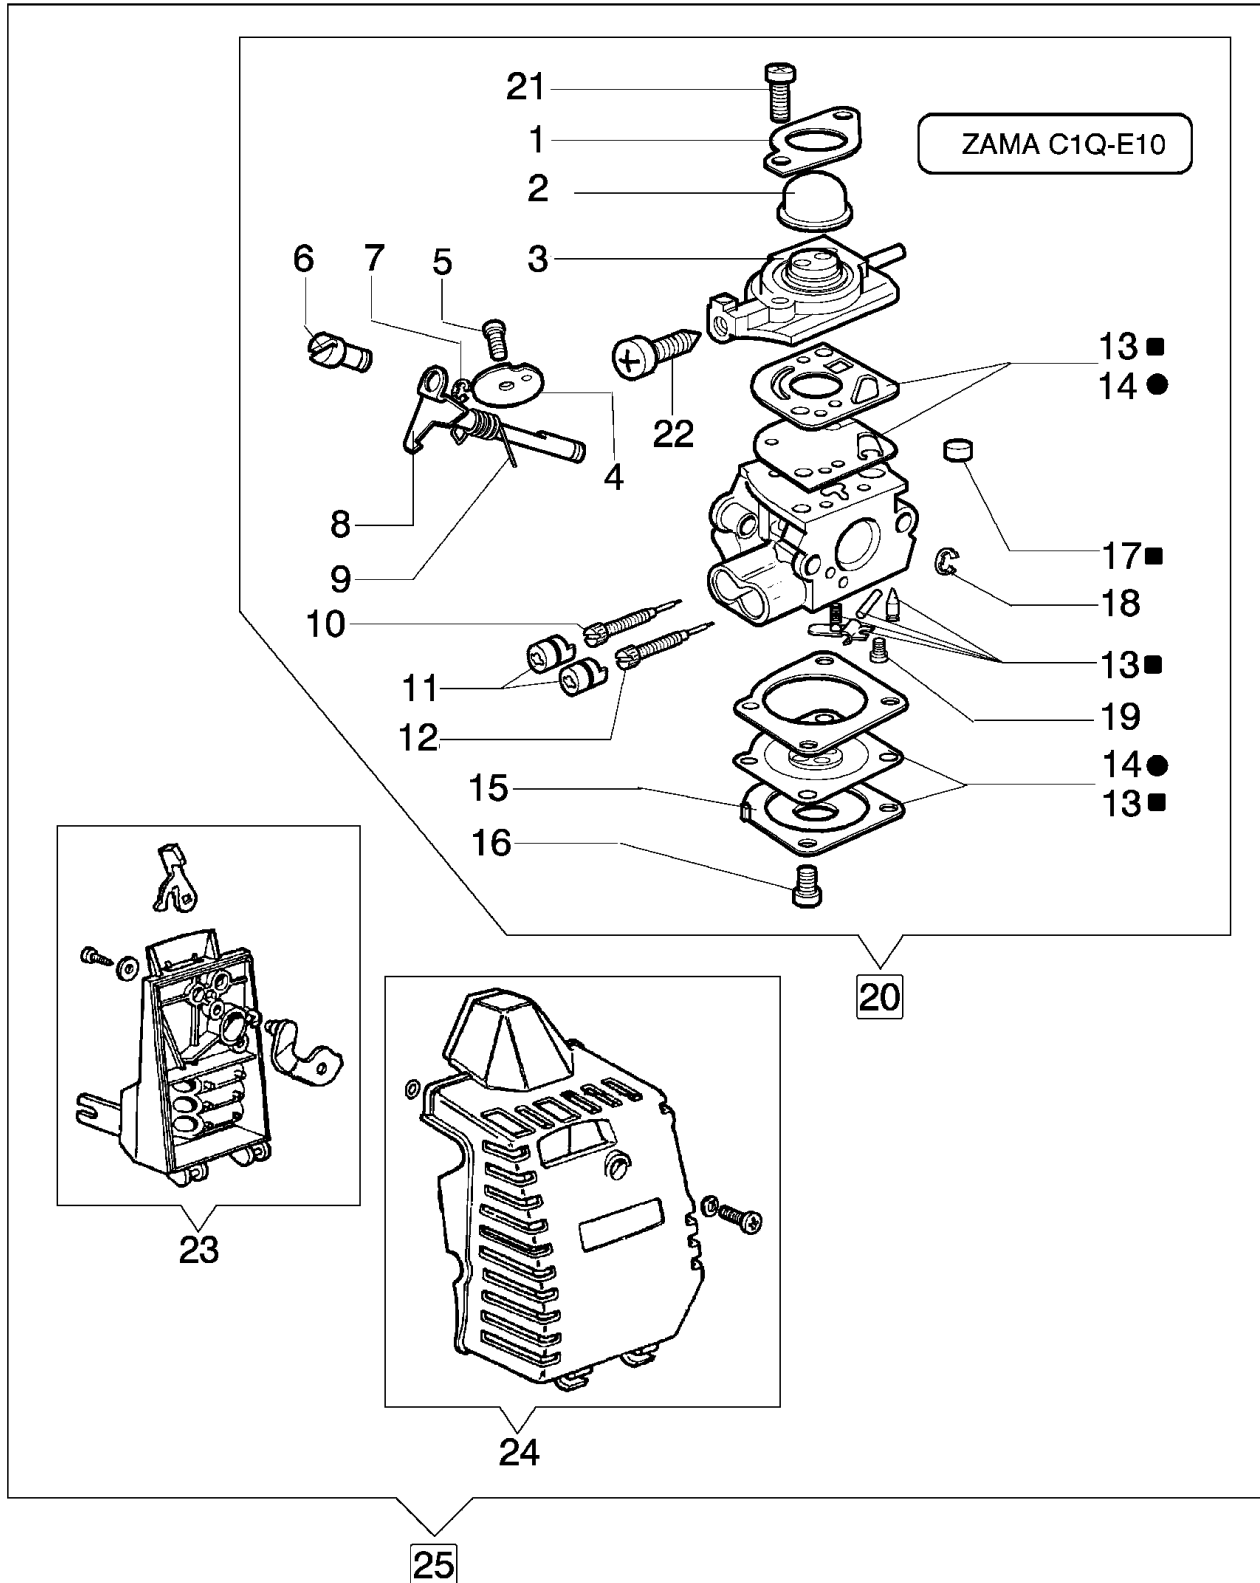

DA NOVEMBRE 2004
FROM NOVEMBER 2004
AB NOVEMBER 2004
DESDE NOVIEMBRE 2004
DEPUIS NOVEMBRE 2004

- 14 KIT MENBRANE & GUARNIZIONI
  DIAPHRAGM & GASKET SET
- 13 KIT RIPARAZIONE
  REPAIR KIT

Drawing Euro 1 carburetor

Refer ence	Qty	Item number	Description
1	1	2318526	Cover
2	1	2318875	Pump
3	1	2318685	Cover
4	1	2318872	Starter valve
5	1	2318388	Screw
6	1	2318412	Hook
7	1	2318387	Ring
8	1	2318689	Shaft
9	1	2318528	Spring
10	1	2318697	Screw L
11	2	2318687	Caps-lock
12	1	2318696	Screw H
13	1	2318886	Repair kit
14	1	2318885	Diaphragm and gasket set
15	1	2318880	Cover
16	4	2318522	Screw
17	1	2318392	Filter
18	1	2318535	Ring
19	1	2318527	Screw
20	1	2318688R	Carburetor C1Q-E10
21	2	2318521	Screw
22	1	2318876	Screw
23	1	4196155	Filter support
24	1	4196158	Filter cover
25	1	074000392	Carburettor kit WT-460