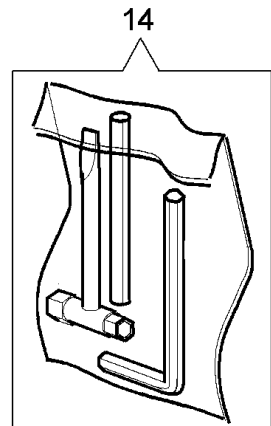

Drawing	Accessories		
Refer ence	Qty	Item number	Description
1	1	63019001B	Tap'n go head with 2 nylon lines
2	1	3960040R	Screw
3	1	4174278	Plate
4	4	3802004BR	Screw
5	1	4179113A	Skirt w/blade
6	1	4174275R	Blade
7	1	61042035	Plastic guard
8	2	4199005A	Bushing
9	1	4199008B	Insert
10	1	4199004	Spring
11	1	4199014A	Nylon spool Ø2.4
12	1	4199026A	Cover
13	1	4095563R	Disk
14	1	61052031	Tool kit
15	1	63050018AR	Double harness with quick release
16	1	4196150	Labels set
17	1	4160463R	Single harness
18	1	63050016	Hooking spring
19	1	4095673R	Disk 3t