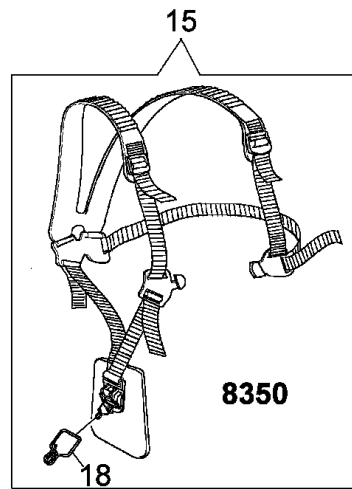

Drawing	Accessories		
Refer ence	Qty	Item number	Description
1	1	63019001B	Tap'n go head with 2 nylon lines
2	1	3960040R	Screw
3	1	4174278	Plate
4	4	3802004BR	Screw
5	1	4179113A	Skirt w/blade
6	1	4174275R	Blade
7	1	61042035	Plastic guard
8	2	4199005A	Bushing
9	1	4199008B	Insert
10	1	4199004	Spring
11	1	4199014A	Nylon spool Ø2.4
12	1	4199026A	Cover
13	1	4095563R	Disk
14	1	61052031	Tool kit
15	1	63050018AR	Double harness with quick release
16	1	4196150	Labels set
17	1	4160463R	Single harness
18	1	63050016	Hooking spring
19	1	4095673R	Disk 3t