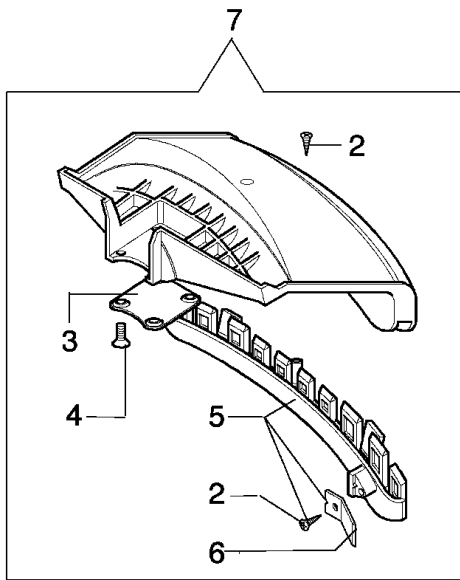

Drawing	Accessories		
Refer ence	Qty	Item number	Description
1	1	63019001B	Tap'n go head with 2 nylon lines
2	1	3960040R	Screw
3	1	4174278	Plate
4	4	3802004BR	Screw
5	1	4179113A	Skirt w/blade
6	1	4174275R	Blade
7	1	61042035	Plastic guard
8	2	4199005A	Bushing
9	1	4199008B	Insert
10	1	4199004	Spring
11	1	4199014A	Nylon spool Ø2.4
12	1	4199026A	Cover
13	1	4095563R	Disk
14	1	61052031	Tool kit
15	1	63050018AR	Double harness with quick release
16	1	4196150	Labels set
17	1	4160463R	Single harness
18	1	63050016	Hooking spring
19	1	4095673R	Disk 3t