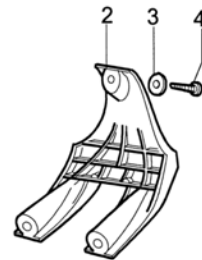

8271 T - Tank and air filter

8271 T - Tank and air filter

Ref.Nu	Qty	Part number	Description	Validity from	Validity till	Notes	Bulletin
1	1	61162017A	Air filter kit				
2	1	61010004	Stand				
3	1	3918010R	Washer				
4	3	3960057R	Screw				
5	1	61160014AR	Air filter				
6	1	4161438	Gasket				
7	2	3801047	Screw				
8	1	4162256BR	Insulator				
9	2	61030112R	Gasket				
10	2	3801012	Screw				
11	2	3833073R	Washer				
12	1	4162297R	Fuel line				
13	1	4098377	Band				
14	1	4162316	Tube				
15	1	3059002	Band				
16	1	4162270A	Fittings				
17	1	4162268R	Bushing				
18	1	4098658AR	Breather valve				
19	1	4151258R	Cpl. cap				
20	1	4100308R	Gasket				
21	1	4162296	Tube				
22	3	3801010R	Screw				
23	1	094600450R	Fuel filter				
24	1	61032026R	Tank				
25	1	61010002	Support				
26	3	3918005	Washer				
27	1	3819006R	Washer				
28	1	2318505AR	Carburettor WYL- 245				
29	1	3049040	O-ring				
30	1	61150025R	Flange				
31	1	61030073R	Gasket