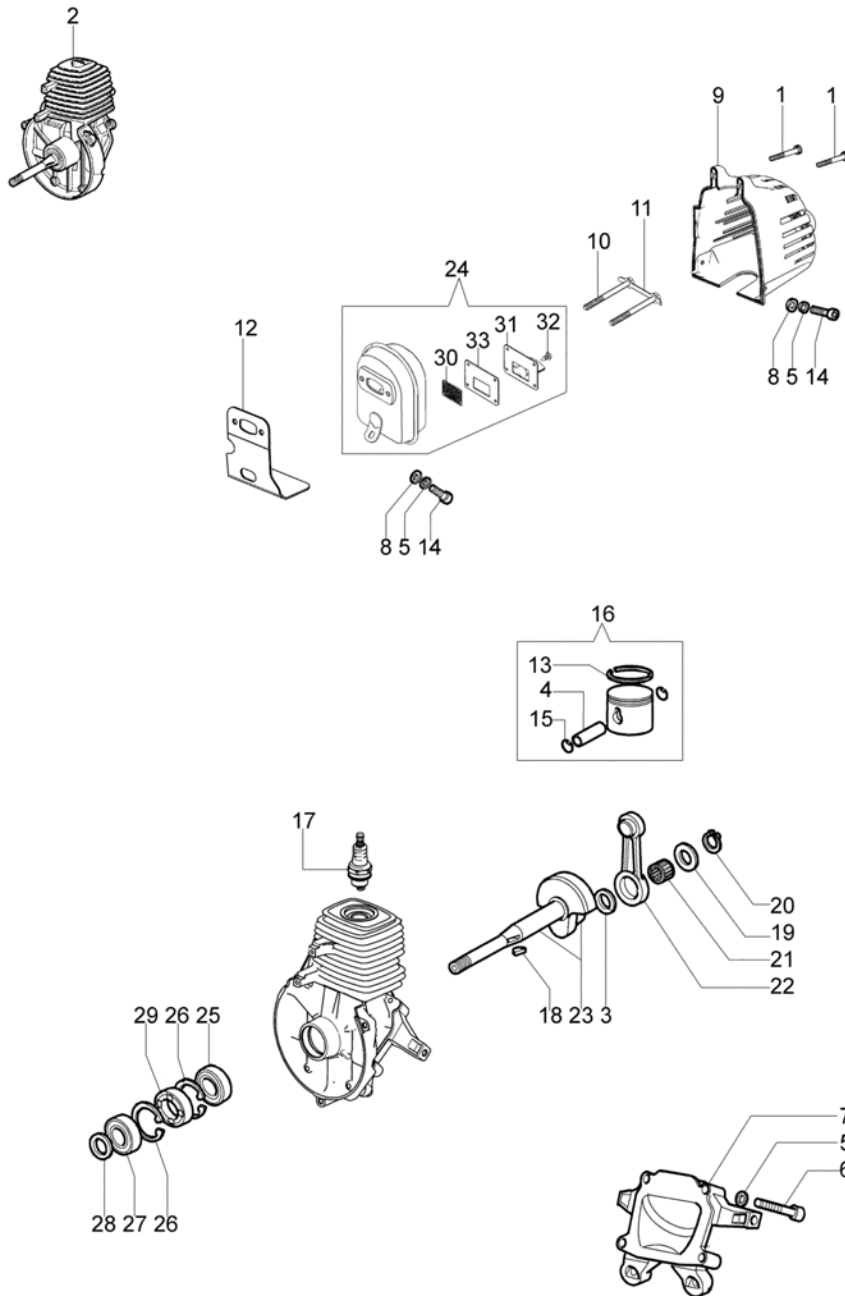

8271 T - Engine

8271 T - Engine

Ref.Nu	Qty	Part number	Description	Validity from	Validity till	Notes	Bulletin
1	1	3960067	Screw				
2	1	61030049AR	Short block				
3	1	4098683R	Washer				
4	1	4160026R	Pin				
5	4	3819006R	Washer				
6	4	3801015	Screw				
7	1	61010001R	Cover				
8	2	3916005R	Sealing washer				
9	1	61030042R	Muffler cover				
10	2	3806028	Screw				
11	1	4095211R	Plate				
12	1	61030067AR	Gasket				
13	1	072700048R	Piston ring Ø34				
14	2	3801010R	Screw				
15	2	4160025R	Ring				
16	1	4161030B	Piston assy Ø34				
17	1	3055118	Spark plug				
18	1	4098232R	Key				
19	1	3064005AR	Washer				
20	1	3024010R	Ring				
21	1	3037026R	Bearing				
22	1	4161599R	Rod				
23	1	4160479R	Crankshaft				
24	1	61032083	Compl. muffler				
25	1	3035040R	Bearing				
26	2	3025019	Ring				
27	1	3035023R	Bearing				
28	1	4160124R	Ring				
29	1	3050030R	Seal ring				
30	1	61030046R	Screen				
31	1	61030105R	Deflector				
32	2	012000028	Screw				
33	1	61030101R	Gasket				

Ref.Nu	Qty	Part number	Description	Validity from	Validity till	Notes	Bulletin
39	1	4138311A	Ring				
40	1	3025009	Ring				
41	1	4160139	Bevel gear set				
42	1	4138428	Cap				
43	1	4160338R	Gear case				
44	1	4162177AR	Guard				
45	1	3806069R	Screw				
46	1	094000006R	Bearing				
47	1	4162178	Spring				
48	1	3025021	Ring				
49	1	3916008R	Washer				
50	1	4160004BR	Flange				
51	1	4160005R	Flange				
52	4	4175074	Screw				
53	1	4179141R	Washer				
54	1	4161343R	Clutch drum				
55	1	61032029R	Clutch cover				
56	4	3024012	Ring				
57	1	4161428	Sleeve				
58	1	4161364	Bushing				
59	1	61010020	Adaptor				
60	1	072700264CR	Clamp	06/2011			BT3-106-04/11