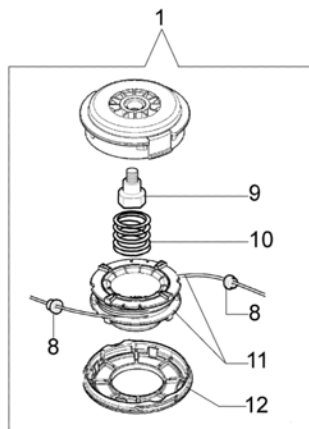

Ref.Nu	Qty	Part number	Description	Validity from	Validity till	Notes	Bulletin
39	1	4138311A	Ring				
40	1	3025009	Ring				
41	1	4160139	Bevel gear set				
42	1	4138428	Cap				
43	1	4160338R	Gear case				
44	1	4162177AR	Guard				
45	1	3806069R	Screw				
46	1	094000006R	Bearing				
47	1	4162178	Spring				
48	1	3025021	Ring				
49	1	3916008R	Washer				
50	1	4160004BR	Flange				
51	1	4160005R	Flange				
52	4	4175074	Screw				
53	1	4179141R	Washer				
54	1	4161343R	Clutch drum				
55	1	61032029R	Clutch cover				
56	4	3024012	Ring				
57	1	4161428	Sleeve				
58	1	4161364	Bushing				
59	1	61010020	Adaptor				
60	1	072700264CR	Clamp	06/2011			BT3-106-04/11

8271 T - Accessories

8271 T - Accessories

Ref.Nu	Qty	Part number	Description	Validity from	Validity till	Notes	Bulletin
1	1	4199032BR	Tap'n go head with 2 nylon lines				
2	2	3960040R	Screw				
3	1	61240161R	Plate				
4	4	3801011	Screw				
5	1	4179113A	Skirt w/blade				
6	1	4174275R	Blade				
7	1	4179114B	Guard assy				
8	1	4199005A	Bushing				
9	1	4199008B	Insert				
10	1	4199004	Spring				
11	1	4199041R	Nylon spool Ø2.4				
12	1	4199035AR	Cover				
13	1	4095673AR	Disk 3t				
14	1	61052031	Tool kit				
15	1	4160463AR	Single harness				
16	1	61032082	Labels kit				
17	4	3914003R	Nut				
18	4	3819006R	Washer				
19	1	4199014A	Nylon spool Ø2.4				
20	1	4199026A	Cover				
21	1	63019022	Tap'n go head with 2 nylon lines EF				