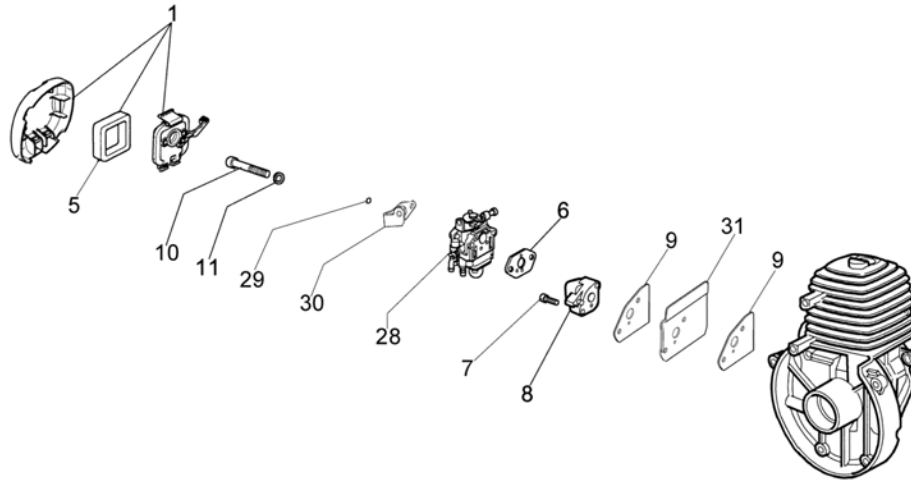

8271 T - Tank and air filter

8271 T - Tank and air filter

Ref.Nu	Qty	Part number	Description	Validity from	Validity till	Notes	Bulletin
1	1	61162017A	Air filter kit				
2	1	61010004	Stand				
3	1	3918010R	Washer				
4	3	3960057R	Screw				
5	1	61160014AR	Air filter				
6	1	4161438	Gasket				
7	2	3801047	Screw				
8	1	4162256BR	Insulator				
9	2	61030112R	Gasket				
10	2	3801012	Screw				
11	2	3833073R	Washer				
12	1	4162297R	Fuel line				
13	1	4098377	Band				
14	1	4162316	Tube				
15	1	3059002	Band				
16	1	4162270A	Fittings				
17	1	4162268R	Bushing				
18	1	4098658AR	Breather valve				
19	1	4151258R	Cpl. cap				
20	1	4100308R	Gasket				
21	1	4162296	Tube				
22	3	3801010R	Screw				
23	1	094600450R	Fuel filter				
24	1	61032026R	Tank				
25	1	61010002	Support				
26	3	3918005	Washer				
27	1	3819006R	Washer				
28	1	2318505AR	Carburettor WYL- 245				
29	1	3049040	O-ring				
30	1	61150025R	Flange				
31	1	61030073R	Gasket