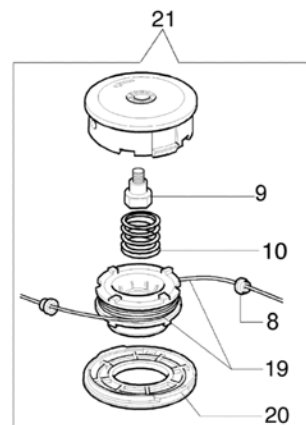

8271 T - Carburetor WYL-245

Walbro WYL-245

■ 4 KIT RIPARAZIONE
REPAIR KIT

● 3 KIT MEMBRANE & GUARNIZIONI
DIAPHRAGM & GASKET SET

8271 T - Carburetor WYL-245

Ref.Nu	Qty	Part number	Description	Validity from	Validity till	Notes	Bulletin
1	1	2318583	Screw				
2	2	2318954	Screw				
3	1	2318590	Gasket set				
4	1	2318591	Repair kit				
5	1	2318577	Adjuster screw				
6	1	2318189	Ring				
7	1	2318958	Valve				
8	1	2318567	Pump body				
9	1	2318569	Screw				
10	1	003300201	Spindle				
11	1	2318570	Primer body				
12	1	2318592	Valve				
13	4	2318585	Screw				
14	1	2318572	Primer pump				
15	1	2318571	Cover				

8271 T - Accessories

8271 T - Accessories

Ref.Nu	Qty	Part number	Description	Validity from	Validity till	Notes	Bulletin
1	1	4199032BR	Tap'n go head with 2 nylon lines				
2	2	3960040R	Screw				
3	1	61240161R	Plate				
4	4	3801011	Screw				
5	1	4179113A	Skirt w/blade				
6	1	4174275R	Blade				
7	1	4179114B	Guard assy				
8	1	4199005A	Bushing				
9	1	4199008B	Insert				
10	1	4199004	Spring				
11	1	4199041R	Nylon spool Ø2.4				
12	1	4199035AR	Cover				
13	1	4095673AR	Disk 3t				
14	1	61052031	Tool kit				
15	1	4160463AR	Single harness				
16	1	61032082	Labels kit				
17	4	3914003R	Nut				
18	4	3819006R	Washer				
19	1	4199014A	Nylon spool Ø2.4				
20	1	4199026A	Cover				
21	1	63019022	Tap'n go head with 2 nylon lines EF				