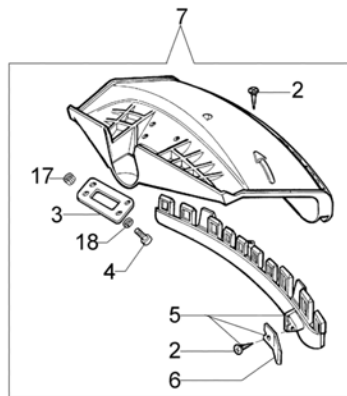

Ref.Nu	Qty	Part number	Description	Validity from	Validity till	Notes	Bulletin
39	1	4138311A	Ring				
40	1	3025009	Ring				
41	1	4160139	Bevel gear set				
42	1	4138428	Cap				
43	1	4160338R	Gear case				
44	1	4162177AR	Guard				
45	1	3806069R	Screw				
46	1	094000006R	Bearing				
47	1	4162178	Spring				
48	1	3025021	Ring				
49	1	3916008R	Washer				
50	1	4160004BR	Flange				
51	1	4160005R	Flange				
52	4	4175074	Screw				
53	1	4179141R	Washer				
54	1	4161343R	Clutch drum				
55	1	61032029R	Clutch cover				
56	4	3024012	Ring				
57	1	4161428	Sleeve				
58	1	4161364	Bushing				
59	1	61010020	Adaptor				
60	1	072700264CR	Clamp	06/2011			BT3-106-04/11

8271 T - Accessories

8271 T - Accessories

Ref.Nu	Qty	Part number	Description	Validity from	Validity till	Notes	Bulletin
1	1	4199032BR	Tap'n go head with 2 nylon lines				
2	2	3960040R	Screw				
3	1	61240161R	Plate				
4	4	3801011	Screw				
5	1	4179113A	Skirt w/blade				
6	1	4174275R	Blade				
7	1	4179114B	Guard assy				
8	1	4199005A	Bushing				
9	1	4199008B	Insert				
10	1	4199004	Spring				
11	1	4199041R	Nylon spool Ø2.4				
12	1	4199035AR	Cover				
13	1	4095673AR	Disk 3t				
14	1	61052031	Tool kit				
15	1	4160463AR	Single harness				
16	1	61032082	Labels kit				
17	4	3914003R	Nut				
18	4	3819006R	Washer				
19	1	4199014A	Nylon spool Ø2.4				
20	1	4199026A	Cover				
21	1	63019022	Tap'n go head with 2 nylon lines EF				