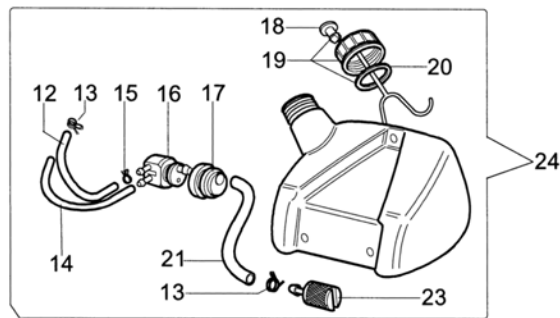

8271 T - Tank and air filter

8271 T - Tank and air filter

Ref.Nu	Qty	Part number	Description	Validity from	Validity till	Notes	Bulletin
1	1	61162017A	Air filter kit				
2	1	61010004	Stand				
3	1	3918010R	Washer				
4	3	3960057R	Screw				
5	1	61160014AR	Air filter				
6	1	4161438	Gasket				
7	2	3801047	Screw				
8	1	4162256BR	Insulator				
9	2	61030112R	Gasket				
10	2	3801012	Screw				
11	2	3833073R	Washer				
12	1	4162297R	Fuel line				
13	1	4098377	Band				
14	1	4162316	Tube				
15	1	3059002	Band				
16	1	4162270A	Fittings				
17	1	4162268R	Bushing				
18	1	4098658AR	Breather valve				
19	1	4151258R	Cpl. cap				
20	1	4100308R	Gasket				
21	1	4162296	Tube				
22	3	3801010R	Screw				
23	1	094600450R	Fuel filter				
24	1	61032026R	Tank				
25	1	61010002	Support				
26	3	3918005	Washer				
27	1	3819006R	Washer				
28	1	2318505AR	Carburettor WYL- 245				
29	1	3049040	O-ring				
30	1	61150025R	Flange				
31	1	61030073R	Gasket