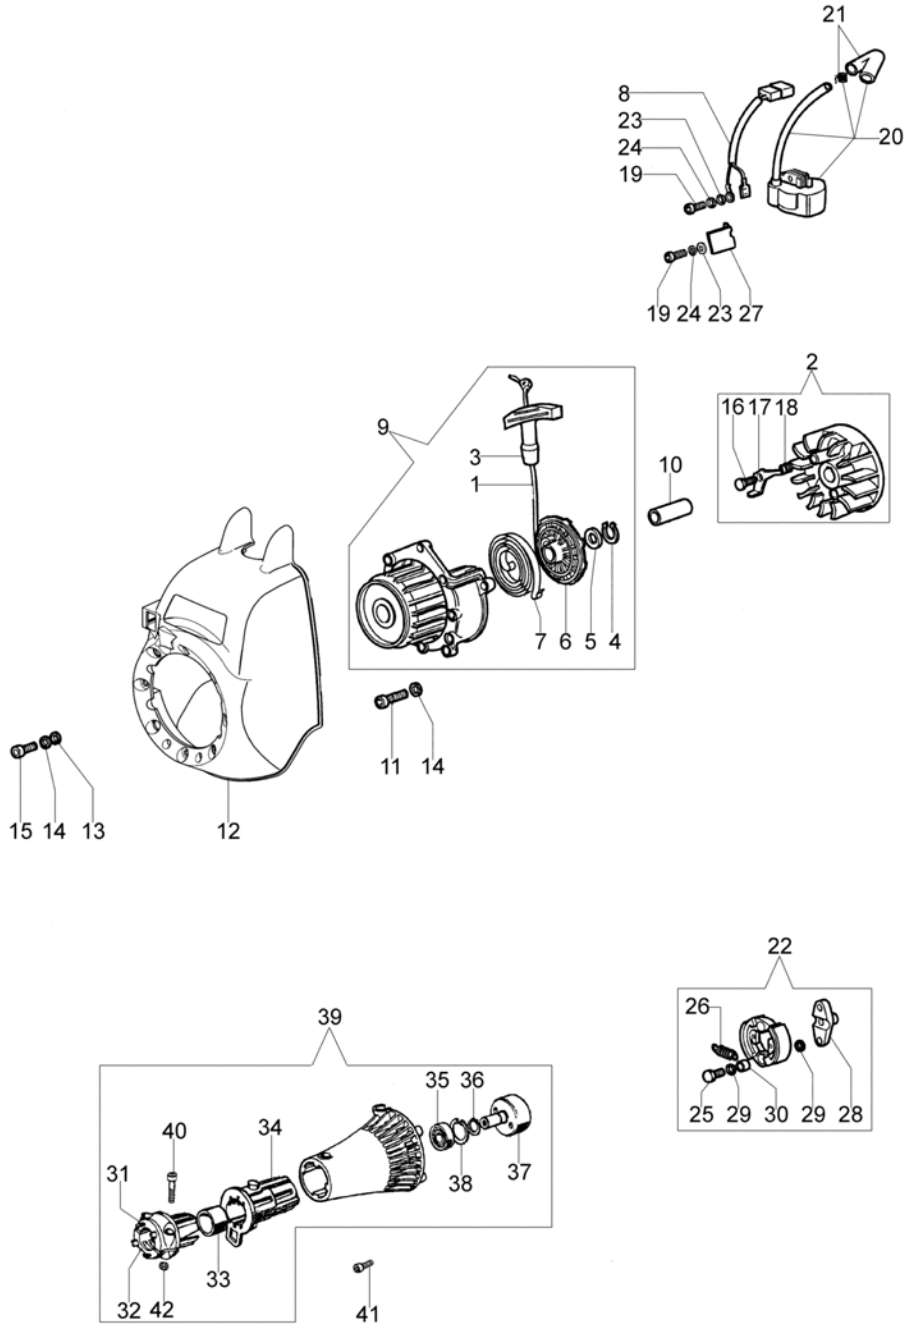

8271 T - Starter assy and clutch

8271 T - Starter assy and clutch

Ref.Nu	Qty	Part number	Description	Validity from	Validity till	Notes	Bulletin
1	1	4160125R	Starter rope				
2	1	4161264BR	Flywheel				
3	1	4191020A	Handle				
4	1	3024018R	Ring				
5	1	4161150R	Ring				
6	1	4161148AR	Pulley				
7	1	004000132R	Spring				
8	1	4162358	Cable				
9	1	4161160AR	Starter assy				
10	1	4160072R	Spacer				
11	4	3801011	Screw				
12	1	61030043R	Starter case				
13	4	3916005R	Sealing washer				
14	4	3819006R	Washer				
15	4	3801009	Screw				
16	1	4161151	Pin				
17	1	4138441R	Pawl				
18	1	4161186A	Spring				
19	2	3801003	Screw				
20	1	4138722R	Ignition coil				
21	1	4098064R	Spark plug cap				
22	1	4161202R	Clutch				
23	2	3916004R	Washer				
24	2	3819005	Washer				
25	2	3806035R	Screw				
26	1	4161200R	Spring				
27	1	4160146AR	Deflector				
28	1	4161199	Clutch driver				
29	2	3918007	Washer				
30	1	4161201	Bushing				
31	1	61010021	Adaptor				
32	1	61010020	Adaptor				
33	1	4161364	Bushing				
34	1	4161428	Sleeve				
35	1	3035235	Bearing				
36	1	3024012	Ring				
37	1	4161343R	Clutch drum				
38	1	3025019	Ring				
39	1	61032029R	Clutch cover				
40	2	3801016R	Screw