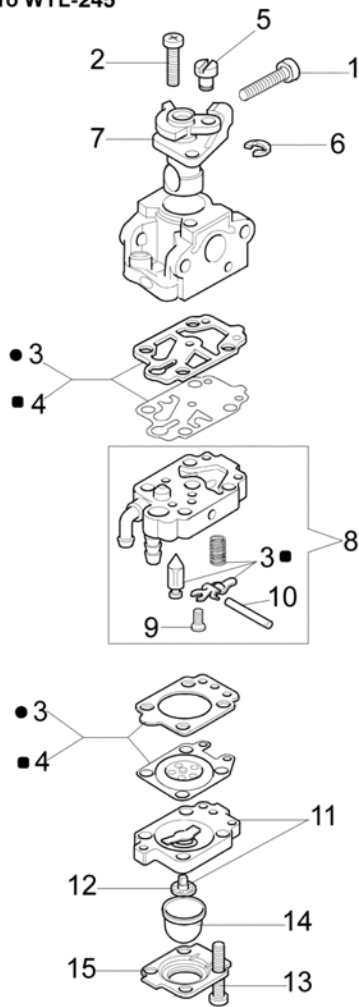

8271 T - Carburetor WYL-245

Walbro WYL-245

■ 4 KIT RIPARAZIONE
REPAIR KIT

● 3 KIT MEMBRANE & GUARNIZIONI
DIAPHRAGM & GASKET SET

8271 T - Carburetor WYL-245

Ref.Nu	Qty	Part number	Description	Validity from	Validity till	Notes	Bulletin
1	1	2318583	Screw				
2	2	2318954	Screw				
3	1	2318590	Gasket set				
4	1	2318591	Repair kit				
5	1	2318577	Adjuster screw				
6	1	2318189	Ring				
7	1	2318958	Valve				
8	1	2318567	Pump body				
9	1	2318569	Screw				
10	1	003300201	Spindle				
11	1	2318570	Primer body				
12	1	2318592	Valve				
13	4	2318585	Screw				
14	1	2318572	Primer pump				
15	1	2318571	Cover