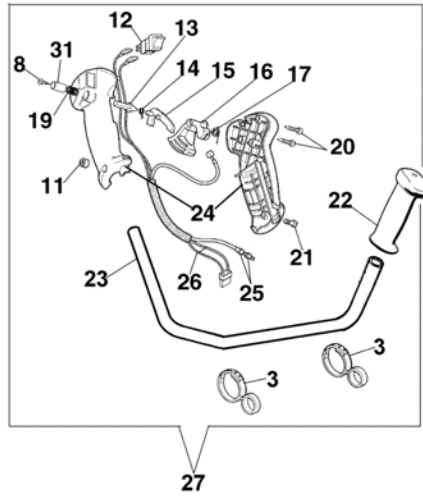

8271 T - Transmission

8271 T - Transmission

Ref.Nu	Qty	Part number	Description	Validity from	Validity till	Notes	Bulletin
1	1	3025019	Ring				
2	2	3801015	Screw				
3	1	61170132R	Grommet				
4	1	4160262B	Knob				
5	8	3801013R	Screw				
6	10	3819006R	Washer				
7	1	074000183AR	Clamp		05/2011		
7	1	074000183AR	Clamp	06/2011			BT3-106-04/11
8	1	3960021	Screw				
9	1	4100456R	Guard				
10	1	4160011R	Tube Ø26				
11	3	3914003R	Nut				
12	1	2317021R	Switch				
13	1	4138358R	Switch				
14	1	4138360R	Spring				
15	1	4174246AR	Lever				
16	1	4174245CR	Throttle lever				
17	1	4138361R	Spring				
18	1	3801008R	Screw				
19	1	4100098BR	Spring				
20	2	3960029	Screw				
21	2	3801016R	Screw				
22	1	4095032A	Hand grip				
23	1	4174187BR	Handle				
24	1	61040131R	Handle				
25	1	4161439A	Throttle cable				
26	1	4161440A	Cable				
27	1	4161477AR	Handle				
28	1	62030042R	Drive shaft				
29	2	072700082R	Shock absorber				
30	1	61010021	Adaptor				
31	1	4138359R	Switch				
32	1	4160012AR	Bevel gear Ø26				
33	1	3024010R	Ring				
34	1	3035005R	Bearing				
35	1	4161619R	Band d.26				
36	1	3025018R	Ring				
37	1	3035023R	Bearing				
38	1	3035012R	Bearing