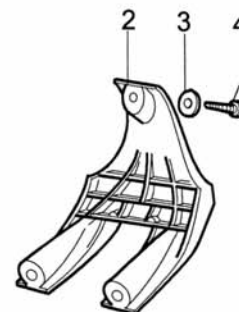

8271 TR - Tank and air filter

Ref.Nu	Qty	Part number	Description	Validity from	Validity till	Notes	Bulletin
1	1	61162017A	Air filter kit				
2	1	61010004	Stand				
3	1	3918010R	Washer				
4	3	3960057R	Screw				
5	1	61160014AR	Air filter				
6	1	4161438	Gasket				
7	2	3801047	Screw				
8	1	4162256AR	Insulator				
9	2	61030112R	Gasket				
10	2	3801012	Screw				
11	2	3833073	Washer				
12	1	4162297	Fuel line				
13	1	4098377	Band				
14	1	4162316	Tube				
15	1	3059002	Band				
16	1	4162270A	Fittings				
17	1	4162268R	Bushing				
18	1	4098658AR	Breather valve				
19	1	4151258R	Cpl. cap				
20	1	4100308	Gasket				
21	1	4162296	Tube				
22	3	3801010R	Screw				
23	1	094600450R	Fuel filter				
24	1	61032026R	Tank				
25	1	61010002	Support				
26	3	3918005	Washer				
27	1	3819006	Washer				
28	1	2318505R	Carburettor WYL-245				
29	1	3049004	O-ring				
30	1	61150023	Flange				
31	1	61030073R	Gasket