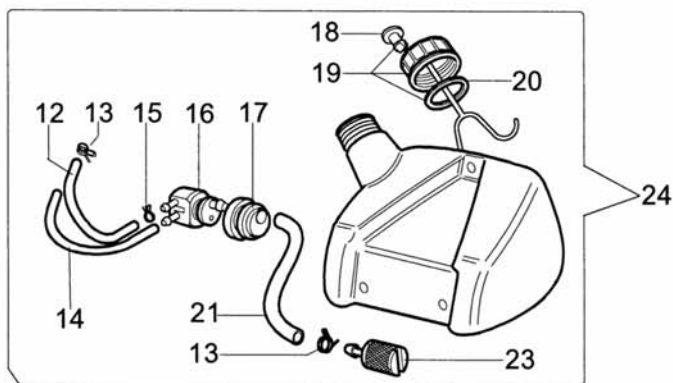

8271 TR - Tank and air filter

Ref.Nu	Qty	Part number	Description	Validity from	Validity till	Notes	Bulletin
1	1	61162017A	Air filter kit				
2	1	61010004	Stand				
3	1	3918010R	Washer				
4	3	3960057R	Screw				
5	1	61160014AR	Air filter				
6	1	4161438	Gasket				
7	2	3801047	Screw				
8	1	4162256AR	Insulator				
9	2	61030112R	Gasket				
10	2	3801012	Screw				
11	2	3833073	Washer				
12	1	4162297	Fuel line				
13	1	4098377	Band				
14	1	4162316	Tube				
15	1	3059002	Band				
16	1	4162270A	Fittings				
17	1	4162268R	Bushing				
18	1	4098658AR	Breather valve				
19	1	4151258R	Cpl. cap				
20	1	4100308	Gasket				
21	1	4162296	Tube				
22	3	3801010R	Screw				
23	1	094600450R	Fuel filter				
24	1	61032026R	Tank				
25	1	61010002	Support				
26	3	3918005	Washer				
27	1	3819006	Washer				
28	1	2318505R	Carburettor WYL-245				
29	1	3049004	O-ring				
30	1	61150023	Flange				
31	1	61030073R	Gasket