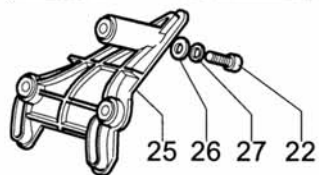

8271 TR - Tank and air filter

Ref.Nu	Qty	Part number	Description	Validity from	Validity till	Notes	Bulletin
1	1	61162017A	Air filter kit				
2	1	61010004	Stand				
3	1	3918010R	Washer				
4	3	3960057R	Screw				
5	1	61160014AR	Air filter				
6	1	4161438	Gasket				
7	2	3801047	Screw				
8	1	4162256AR	Insulator				
9	2	61030112R	Gasket				
10	2	3801012	Screw				
11	2	3833073	Washer				
12	1	4162297	Fuel line				
13	1	4098377	Band				
14	1	4162316	Tube				
15	1	3059002	Band				
16	1	4162270A	Fittings				
17	1	4162268R	Bushing				
18	1	4098658AR	Breather valve				
19	1	4151258R	Cpl. cap				
20	1	4100308	Gasket				
21	1	4162296	Tube				
22	3	3801010R	Screw				
23	1	094600450R	Fuel filter				
24	1	61032026R	Tank				
25	1	61010002	Support				
26	3	3918005	Washer				
27	1	3819006	Washer				
28	1	2318505R	Carburettor WYL-245				
29	1	3049004	O-ring				
30	1	61150023	Flange				
31	1	61030073R	Gasket