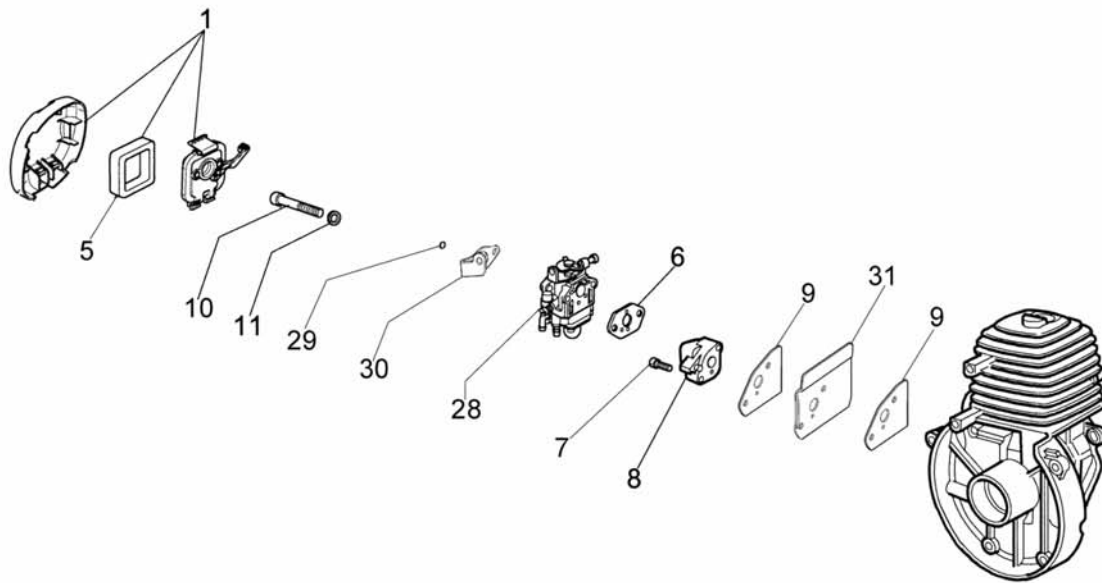

8271 TR - Tank and air filter

Ref.Nu	Qty	Part number	Description	Validity from	Validity till	Notes	Bulletin
1	1	61162017A	Air filter kit				
2	1	61010004	Stand				
3	1	3918010R	Washer				
4	3	3960057R	Screw				
5	1	61160014AR	Air filter				
6	1	4161438	Gasket				
7	2	3801047	Screw				
8	1	4162256AR	Insulator				
9	2	61030112R	Gasket				
10	2	3801012	Screw				
11	2	3833073	Washer				
12	1	4162297	Fuel line				
13	1	4098377	Band				
14	1	4162316	Tube				
15	1	3059002	Band				
16	1	4162270A	Fittings				
17	1	4162268R	Bushing				
18	1	4098658AR	Breather valve				
19	1	4151258R	Cpl. cap				
20	1	4100308	Gasket				
21	1	4162296	Tube				
22	3	3801010R	Screw				
23	1	094600450R	Fuel filter				
24	1	61032026R	Tank				
25	1	61010002	Support				
26	3	3918005	Washer				
27	1	3819006	Washer				
28	1	2318505R	Carburettor WYL-245				
29	1	3049004	O-ring				
30	1	61150023	Flange				
31	1	61030073R	Gasket