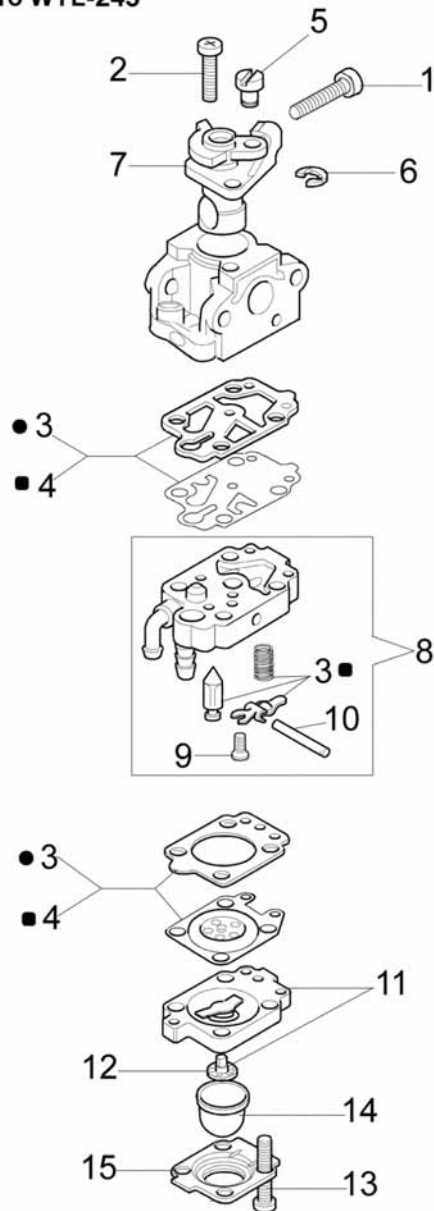

Walbro WYL-245

■ 4 KIT RIPARAZIONE
REPAIR KIT

● 3 KIT MEMBRANE & GUARNIZIONI
DIAPHRAGM & GASKET SET

Ref.Nu	Qty	Part number	Description	Validity from	Validity till	Notes	Bulletin
1	1	2318583	Screw				
2	2	2318954	Screw				
3	1	2318590	Gasket set				
4	1	2318591	Repair kit				
5	1	2318577	Adjuster screw				
6	1	2318189	Ring				
7	1	2318958	Valve				
8	1	2318567	Pump body				
9	1	2318569	Screw				
10	1	003300201	Spindle				
11	1	2318570	Primer body				
12	1	2318592	Valve				
13	4	2318585	Screw				
14	1	2318572	Primer pump				
15	1	2318571	Cover