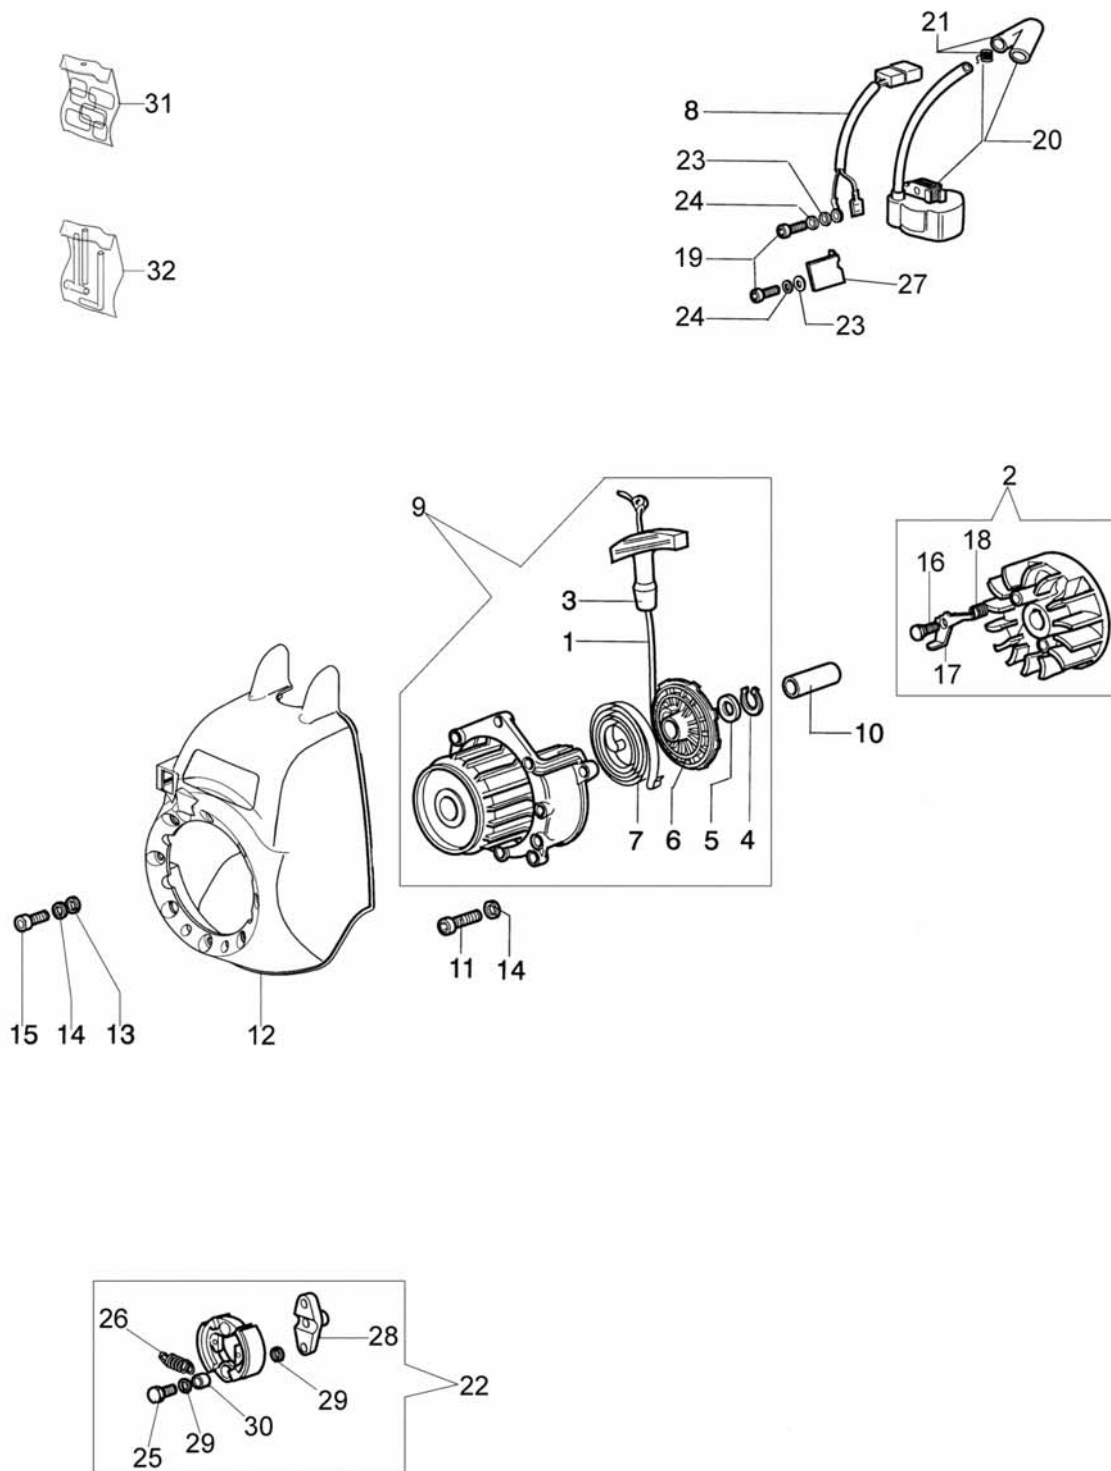

8271 TR - Starter assy and clutch

Ref.Nu	Qty	Part number	Description	Validity from	Validity till	Notes	Bulletin
1	1	4160125R	Starter rope				
2	1	4161264BR	Flywheel				
3	1	4191020A	Handle				
4	1	3024018R	Ring				
5	1	4161150R	Ring				
6	1	4161148AR	Pulley				
7	1	004000132R	Spring				
8	1	4162358	Cable				
9	1	4161160AR	Starter assy				
10	1	4160072R	Spacer				
11	1	3801010R	Screw				
12	1	61030043R	Starter case				
13	4	3916005R	Washer				
14	4	3819006	Washer				
15	4	3801009	Screw				
16	1	4161151	Pin				
17	1	4138441R	Pawl				
18	1	4161186A	Spring				
19	2	3801003	Screw				
20	1	4138722R	Ignition coil				
21	1	4098064R	Spark plug cap				
22	1	4161202R	Clutch				
23	2	3916004	Washer				
24	2	3819005	Washer				
25	2	3806035	Screw				
26	1	4161200R	Spring				
27	1	4160146AR	Deflector				
28	1	4161199	Clutch driver				
29	2	3918007	Washer				
30	1	4161201	Bushing				
31	1	61162042	Labels set				
32	1	4191240	Tool kit