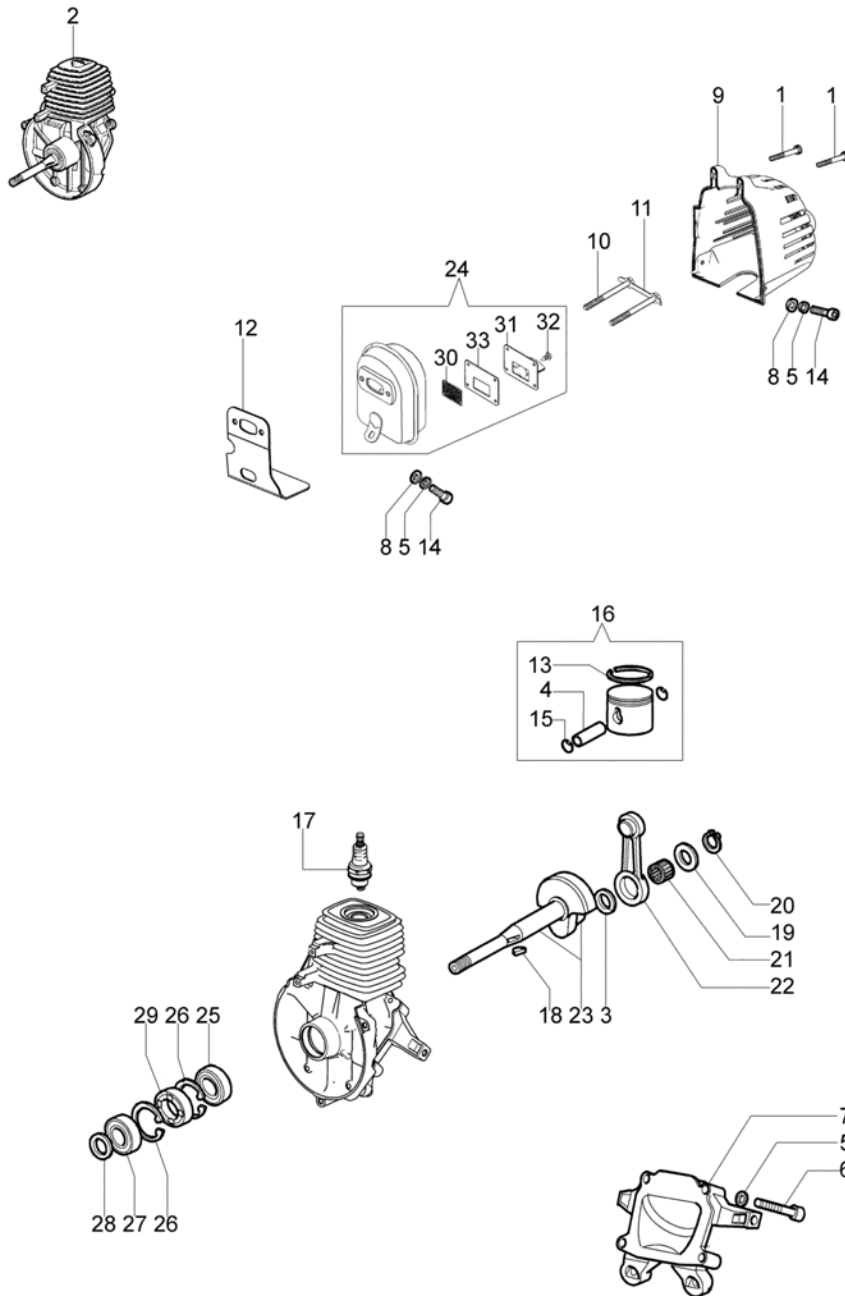

## 8271 S - Engine

Ref.Nu	Qty	Part number	Description	Validity from	Validity till	Notes	Bulletin
1	1	3960067	Screw				
2	1	61030049AR	Short block				
3	1	4098683R	Washer				
4	1	4160026R	Pin				
5	4	3819006R	Washer				
6	4	3801015	Screw				
7	1	61010001R	Cover				
8	2	3916005R	Sealing washer				
9	1	61030042R	Muffler cover				
10	2	3806028	Screw				
11	1	4095211R	Plate				
12	1	61030067AR	Gasket				
13	1	072700048R	Piston ring Ø34				
14	2	3801010R	Screw				
15	2	4160025R	Ring				
16	1	4161030B	Piston assy Ø34				
17	1	3055118	Spark plug				
18	1	4098232R	Key				
19	1	3064005AR	Washer				
20	1	3024010R	Ring				
21	1	3037026R	Bearing				
22	1	4161599R	Rod				
23	1	4160479R	Crankshaft				
24	1	61032083	Compl. muffler				
25	1	3035040R	Bearing				
26	2	3025019	Ring				
27	1	3035023R	Bearing				
28	1	4160124R	Ring				
29	1	3050030R	Seal ring				
30	1	61030046R	Screen				
31	1	61030105R	Deflector				
32	2	012000028	Screw				
33	1	61030101R	Gasket				

Ref.Nu	Qty	Part number	Description	Validity from	Validity till	Notes	Bulletin
41	4	4175074	Screw				
42	2	3914003R	Nut				

## 8271 S - Accessories

Ref.Nu	Qty	Part number	Description	Validity from	Validity till	Notes	Bulletin
1	1	4199032BR	Tap'n go head with 2 nylon lines				
2	2	3960040R	Screw				
3	1	61240161R	Plate				
4	4	3801011	Screw				
5	1	4179113A	Skirt w/blade				
6	1	4174275R	Blade				
7	1	4179114B	Guard assy				
8	1	4199005A	Bushing				
9	1	4199008B	Insert				
10	1	4199004	Spring				
11	1	4199041R	Nylon spool Ø2.4				
12	1	4199035AR	Cover				
13	1	4095673AR	Disk 3t				
14	1	61052031	Tool kit				
15	1	4160463AR	Single harness				
16	1	61032081	Labels set				
17	4	3914003R	Nut				
18	4	3819006R	Washer				
19	1	4199014A	Nylon spool Ø2.4				
20	1	4199026A	Cover				
21	1	63019022	Tap'n go head with 2 nylon lines EF				