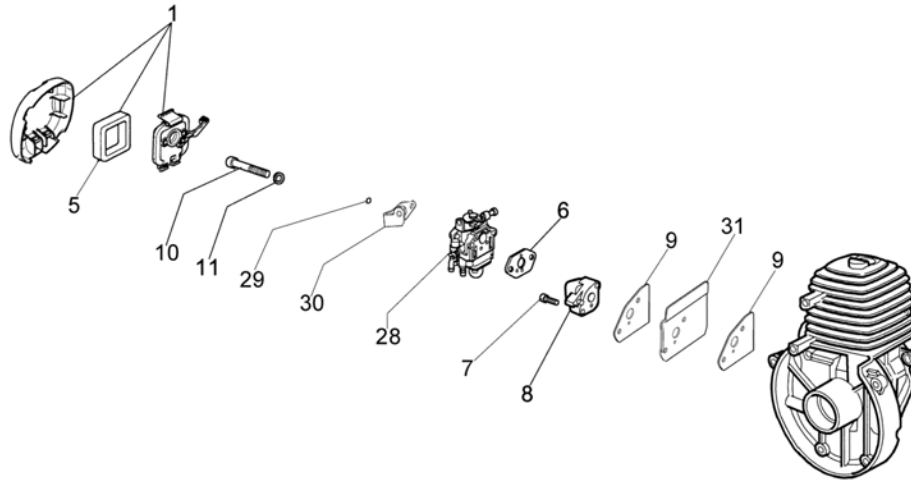

8271 S - Tank and air filter

8271 S - Tank and air filter

Ref.Nu	Qty	Part number	Description	Validity from	Validity till	Notes	Bulletin
1	1	61162017A	Air filter kit				
2	1	61010004	Stand				
3	1	3918010R	Washer				
4	3	3960057R	Screw				
5	1	61160014AR	Air filter				
6	1	4161438	Gasket				
7	2	3801047	Screw				
8	1	4162256BR	Insulator				
9	2	61030112R	Gasket				
10	2	3801012	Screw				
11	2	3833073R	Washer				
12	1	4162297R	Fuel line				
13	1	4098377	Band				
14	1	4162316	Tube				
15	1	3059002	Band				
16	1	4162270A	Fittings				
17	1	4162268R	Bushing				
18	1	4098658AR	Breather valve				
19	1	4151258R	Cpl. cap				
20	1	4100308R	Gasket				
21	1	4162296	Tube				
22	3	3801010R	Screw				
23	1	094600450R	Fuel filter				
24	1	61032026R	Tank				
25	1	61010002	Support				
26	3	3918005	Washer				
27	1	3819006R	Washer				
28	1	2318505AR	Carburettor WYL-245				
29	1	3049040	O-ring				
30	1	61150025R	Flange				
31	1	61030073R	Gasket