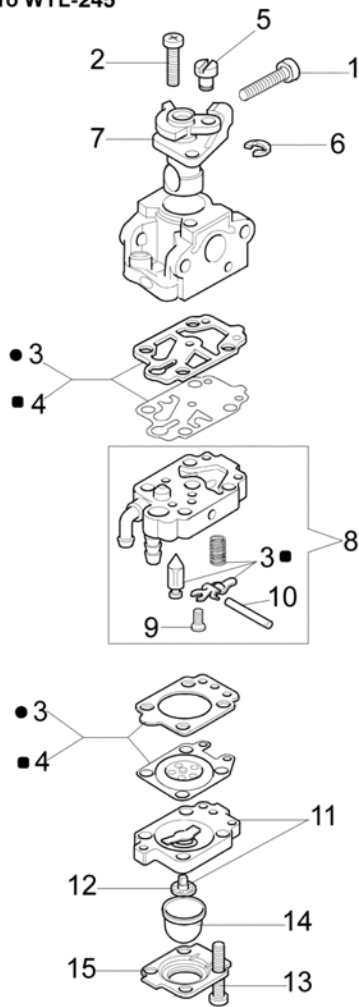

8271 S - Carburetor WYL-245

Walbro WYL-245

■ 4 KIT RIPARAZIONE
REPAIR KIT

● 3 KIT MEMBRANE & GUARNIZIONI
DIAPHRAGM & GASKET SET

8271 S - Carburetor WYL-245

Ref.Nu	Qty	Part number	Description	Validity from	Validity till	Notes	Bulletin
1	1	2318583	Screw				
2	2	2318954	Screw				
3	1	2318590	Gasket set				
4	1	2318591	Repair kit				
5	1	2318577	Adjuster screw				
6	1	2318189	Ring				
7	1	2318958	Valve				
8	1	2318567	Pump body				
9	1	2318569	Screw				
10	1	003300201	Spindle				
11	1	2318570	Primer body				
12	1	2318592	Valve				
13	4	2318585	Screw				
14	1	2318572	Primer pump				
15	1	2318571	Cover