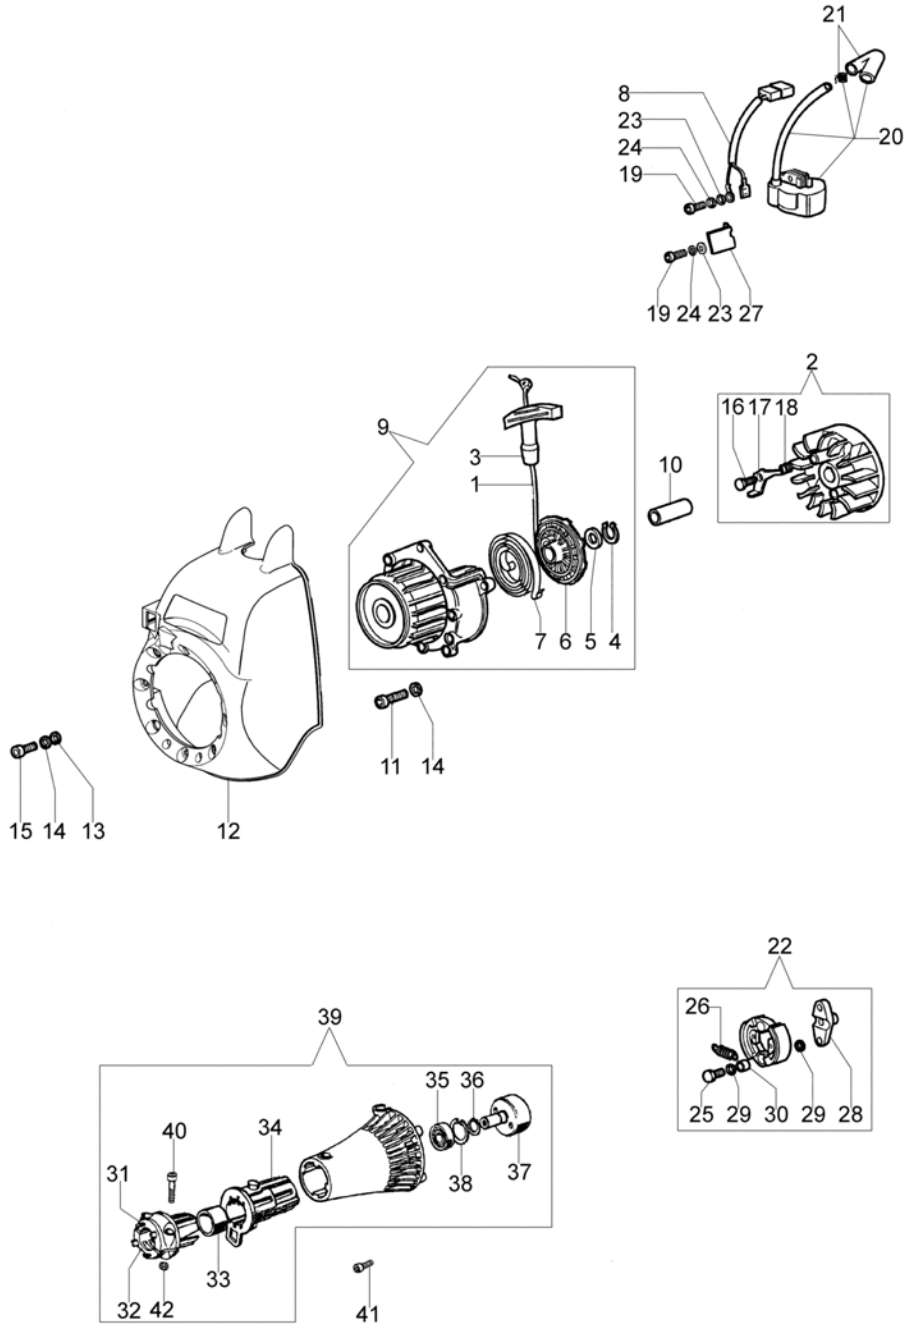

8271 S - Starter assy and clutch

8271 S - Starter assy and clutch

Ref.Nu	Qty	Part number	Description	Validity from	Validity till	Notes	Bulletin
1	1	4160125R	Starter rope				
2	1	4161264BR	Flywheel				
3	1	4191020A	Handle				
4	1	3024018R	Ring				
5	1	4161150R	Ring				
6	1	4161148AR	Pulley				
7	1	004000132R	Spring				
8	1	4162358	Cable				
9	1	4161160AR	Starter assy				
10	1	4160072R	Spacer				
11	4	3801011	Screw				
12	1	61030043R	Starter case				
13	4	3916005R	Sealing washer				
14	4	3819006R	Washer				
15	4	3801009	Screw				
16	1	4161151	Pin				
17	1	4138441R	Pawl				
18	1	4161186A	Spring				
19	2	3801003	Screw				
20	1	4138722R	Ignition coil				
21	1	4098064R	Spark plug cap				
22	1	4161202R	Clutch				
23	2	3916004R	Washer				
24	2	3819005	Washer				
25	2	3806035R	Screw				
26	1	4161200R	Spring				
27	1	4160146AR	Deflector				
28	1	4161199	Clutch driver				
29	2	3918007	Washer				
30	1	4161201	Bushing				
31	1	61010021	Adaptor				
32	1	61010020	Adaptor				
33	1	4161364	Bushing				
34	1	4161428	Sleeve				
35	1	3035235	Bearing				
36	1	3024012	Ring				
37	1	4161343R	Clutch drum				
38	1	3025019	Ring				
39	1	61032029R	Clutch cover				
40	2	3801016R	Screw