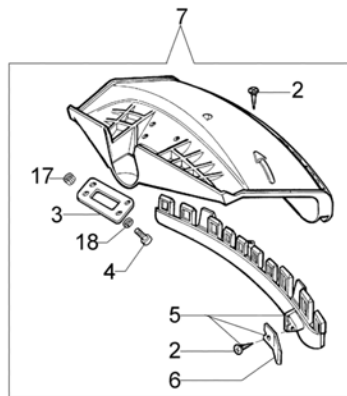

Ref.Nu	Qty	Part number	Description	Validity from	Validity till	Notes	Bulletin
41	1	4160139	Bevel gear set				
42	1	4138428	Cap				
43	1	4160338R	Gear case				
44	1	4162177AR	Guard				
45	1	3806069R	Screw				
46	1	4160236R	Band				
47	1	61040053	Plate				

## 8271 S - Accessories

Ref.Nu	Qty	Part number	Description	Validity from	Validity till	Notes	Bulletin
1	1	4199032BR	Tap'n go head with 2 nylon lines				
2	2	3960040R	Screw				
3	1	61240161R	Plate				
4	4	3801011	Screw				
5	1	4179113A	Skirt w/blade				
6	1	4174275R	Blade				
7	1	4179114B	Guard assy				
8	1	4199005A	Bushing				
9	1	4199008B	Insert				
10	1	4199004	Spring				
11	1	4199041R	Nylon spool Ø2.4				
12	1	4199035AR	Cover				
13	1	4095673AR	Disk 3t				
14	1	61052031	Tool kit				
15	1	4160463AR	Single harness				
16	1	61032081	Labels set				
17	4	3914003R	Nut				
18	4	3819006R	Washer				
19	1	4199014A	Nylon spool Ø2.4				
20	1	4199026A	Cover				
21	1	63019022	Tap'n go head with 2 nylon lines EF				