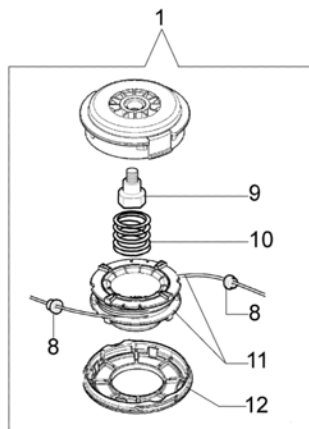

## 8271 S - Transmission

Ref.Nu	Qty	Part number	Description	Validity from	Validity till	Notes	Bulletin
1	2	3806035R	Screw				
2	1	3801015	Screw				
3	1	61040051	Slide control				
4	1	61012006A	Handle				
5	1	61040052	Pawl				
6	4	3819006R	Washer				
7	1	61040056R	Spring				
8	1	61010019	Band				
9	1	4100456R	Guard				
10	1	4160011R	Tube Ø26				
11	4	3914003R	Nut				
12	3	3960067	Screw				
13	1	3801011	Screw				
14	1	61040057R	Spring				
15	1	61040050AR	Lever				
16	1	61040049	Throttle lever				
17	1	3918010R	Washer				
18	5	3801017R	Screw				
19	1	61010024	Clamp				
20	1	61032012	Handle				
21	1	3025021	Ring				
22	1	61042026	Guard				
23	1	094000006R	Bearing				
24	1	4179141R	Washer				
25	1	61040058	Throttle cable				
26	1	61010023A	Cable				
27	1	4160005R	Flange				
28	1	62030042R	Drive shaft				
29	1	4160004BR	Flange				
30	1	4162178	Spring				
31	1	61040054	Plate				
32	1	4160012AR	Bevel gear Ø26				
33	1	3024010R	Ring				
34	1	3035005R	Bearing				
35	1	4161619R	Band d.26				
36	1	3025018R	Ring				
37	1	3916008R	Washer				
38	1	3035012R	Bearing				
39	1	4138311A	Ring				
40	1	3025009	Ring				

## 8271 S - Accessories

Ref.Nu	Qty	Part number	Description	Validity from	Validity till	Notes	Bulletin
1	1	4199032BR	Tap'n go head with 2 nylon lines				
2	2	3960040R	Screw				
3	1	61240161R	Plate				
4	4	3801011	Screw				
5	1	4179113A	Skirt w/blade				
6	1	4174275R	Blade				
7	1	4179114B	Guard assy				
8	1	4199005A	Bushing				
9	1	4199008B	Insert				
10	1	4199004	Spring				
11	1	4199041R	Nylon spool Ø2.4				
12	1	4199035AR	Cover				
13	1	4095673AR	Disk 3t				
14	1	61052031	Tool kit				
15	1	4160463AR	Single harness				
16	1	61032081	Labels set				
17	4	3914003R	Nut				
18	4	3819006R	Washer				
19	1	4199014A	Nylon spool Ø2.4				
20	1	4199026A	Cover				
21	1	63019022	Tap'n go head with 2 nylon lines EF				