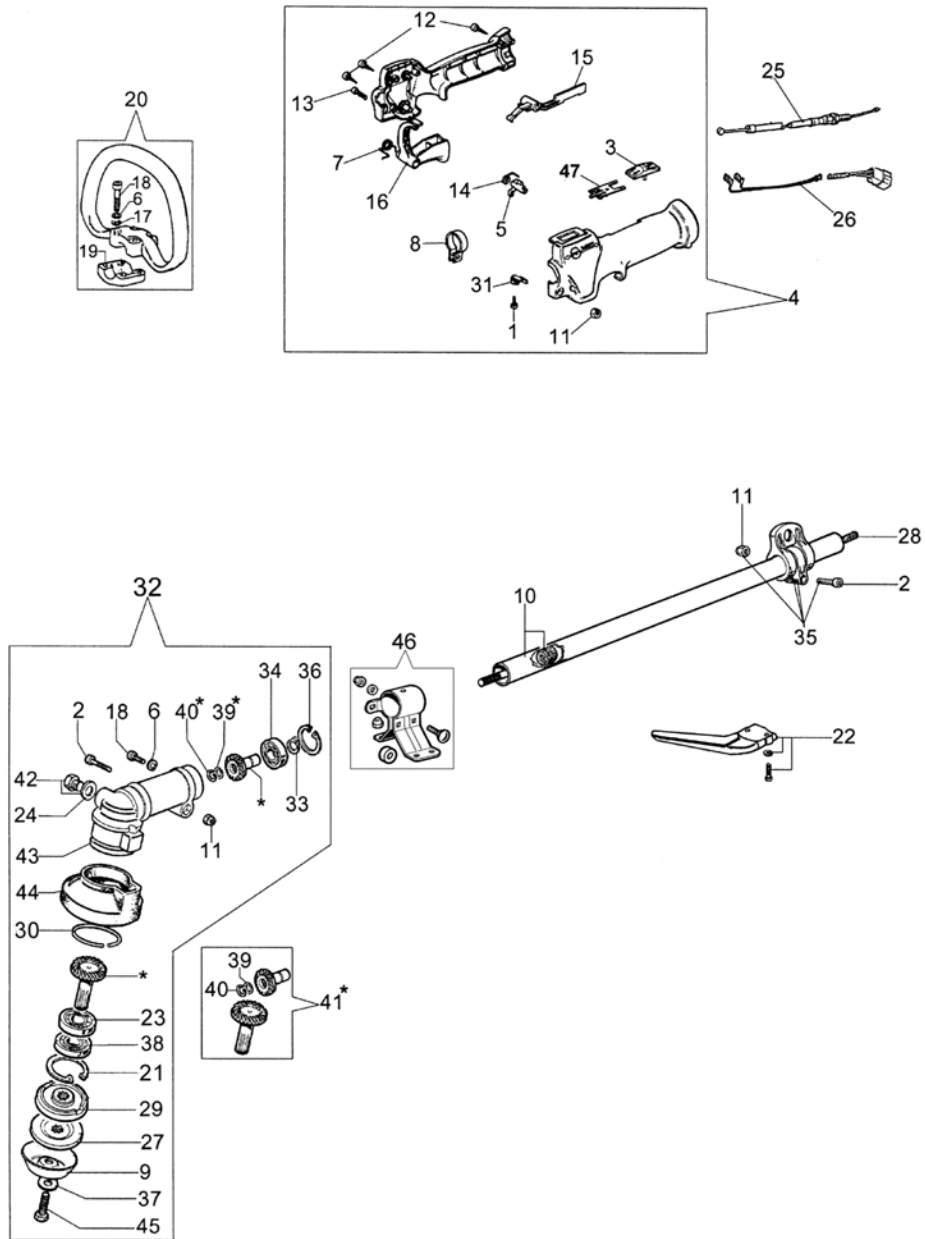

Ref.Nu	Qty	Part number	Description	Validity from	Validity till	Notes	Bulletin
41	4	4175074	Screw				
42	2	3914003R	Nut				

## 8271 S - Transmission

Ref.Nu	Qty	Part number	Description	Validity from	Validity till	Notes	Bulletin
1	2	3806035R	Screw				
2	1	3801015	Screw				
3	1	61040051	Slide control				
4	1	61012006A	Handle				
5	1	61040052	Pawl				
6	4	3819006R	Washer				
7	1	61040056R	Spring				
8	1	61010019	Band				
9	1	4100456R	Guard				
10	1	4160011R	Tube Ø26				
11	4	3914003R	Nut				
12	3	3960067	Screw				
13	1	3801011	Screw				
14	1	61040057R	Spring				
15	1	61040050AR	Lever				
16	1	61040049	Throttle lever				
17	1	3918010R	Washer				
18	5	3801017R	Screw				
19	1	61010024	Clamp				
20	1	61032012	Handle				
21	1	3025021	Ring				
22	1	61042026	Guard				
23	1	094000006R	Bearing				
24	1	4179141R	Washer				
25	1	61040058	Throttle cable				
26	1	61010023A	Cable				
27	1	4160005R	Flange				
28	1	62030042R	Drive shaft				
29	1	4160004BR	Flange				
30	1	4162178	Spring				
31	1	61040054	Plate				
32	1	4160012AR	Bevel gear Ø26				
33	1	3024010R	Ring				
34	1	3035005R	Bearing				
35	1	4161619R	Band d.26				
36	1	3025018R	Ring				
37	1	3916008R	Washer				
38	1	3035012R	Bearing				
39	1	4138311A	Ring				
40	1	3025009	Ring				

## 8271 S - Accessories

Ref.Nu	Qty	Part number	Description	Validity from	Validity till	Notes	Bulletin
1	1	4199032BR	Tap'n go head with 2 nylon lines				
2	2	3960040R	Screw				
3	1	61240161R	Plate				
4	4	3801011	Screw				
5	1	4179113A	Skirt w/blade				
6	1	4174275R	Blade				
7	1	4179114B	Guard assy				
8	1	4199005A	Bushing				
9	1	4199008B	Insert				
10	1	4199004	Spring				
11	1	4199041R	Nylon spool Ø2.4				
12	1	4199035AR	Cover				
13	1	4095673AR	Disk 3t				
14	1	61052031	Tool kit				
15	1	4160463AR	Single harness				
16	1	61032081	Labels set				
17	4	3914003R	Nut				
18	4	3819006R	Washer				
19	1	4199014A	Nylon spool Ø2.4				
20	1	4199026A	Cover				
21	1	63019022	Tap'n go head with 2 nylon lines EF				