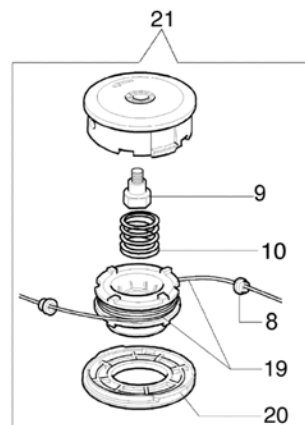

## 8271 S - Transmission

Ref.Nu	Qty	Part number	Description	Validity from	Validity till	Notes	Bulletin
1	2	3806035R	Screw				
2	1	3801015	Screw				
3	1	61040051	Slide control				
4	1	61012006A	Handle				
5	1	61040052	Pawl				
6	4	3819006R	Washer				
7	1	61040056R	Spring				
8	1	61010019	Band				
9	1	4100456R	Guard				
10	1	4160011R	Tube Ø26				
11	4	3914003R	Nut				
12	3	3960067	Screw				
13	1	3801011	Screw				
14	1	61040057R	Spring				
15	1	61040050AR	Lever				
16	1	61040049	Throttle lever				
17	1	3918010R	Washer				
18	5	3801017R	Screw				
19	1	61010024	Clamp				
20	1	61032012	Handle				
21	1	3025021	Ring				
22	1	61042026	Guard				
23	1	094000006R	Bearing				
24	1	4179141R	Washer				
25	1	61040058	Throttle cable				
26	1	61010023A	Cable				
27	1	4160005R	Flange				
28	1	62030042R	Drive shaft				
29	1	4160004BR	Flange				
30	1	4162178	Spring				
31	1	61040054	Plate				
32	1	4160012AR	Bevel gear Ø26				
33	1	3024010R	Ring				
34	1	3035005R	Bearing				
35	1	4161619R	Band d.26				
36	1	3025018R	Ring				
37	1	3916008R	Washer				
38	1	3035012R	Bearing				
39	1	4138311A	Ring				
40	1	3025009	Ring				

## 8271 S - Accessories

Ref.Nu	Qty	Part number	Description	Validity from	Validity till	Notes	Bulletin
1	1	4199032BR	Tap'n go head with 2 nylon lines				
2	2	3960040R	Screw				
3	1	61240161R	Plate				
4	4	3801011	Screw				
5	1	4179113A	Skirt w/blade				
6	1	4174275R	Blade				
7	1	4179114B	Guard assy				
8	1	4199005A	Bushing				
9	1	4199008B	Insert				
10	1	4199004	Spring				
11	1	4199041R	Nylon spool Ø2.4				
12	1	4199035AR	Cover				
13	1	4095673AR	Disk 3t				
14	1	61052031	Tool kit				
15	1	4160463AR	Single harness				
16	1	61032081	Labels set				
17	4	3914003R	Nut				
18	4	3819006R	Washer				
19	1	4199014A	Nylon spool Ø2.4				
20	1	4199026A	Cover				
21	1	63019022	Tap'n go head with 2 nylon lines EF				