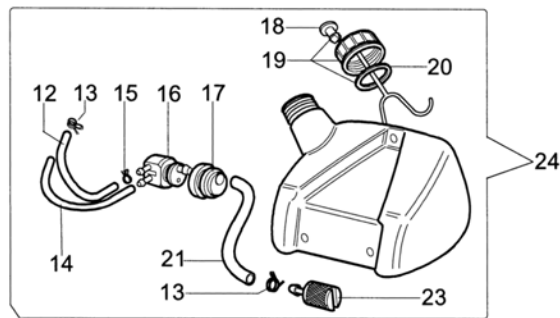

8271 S - Tank and air filter

8271 S - Tank and air filter

Ref.Nu	Qty	Part number	Description	Validity from	Validity till	Notes	Bulletin
1	1	61162017A	Air filter kit				
2	1	61010004	Stand				
3	1	3918010R	Washer				
4	3	3960057R	Screw				
5	1	61160014AR	Air filter				
6	1	4161438	Gasket				
7	2	3801047	Screw				
8	1	4162256BR	Insulator				
9	2	61030112R	Gasket				
10	2	3801012	Screw				
11	2	3833073R	Washer				
12	1	4162297R	Fuel line				
13	1	4098377	Band				
14	1	4162316	Tube				
15	1	3059002	Band				
16	1	4162270A	Fittings				
17	1	4162268R	Bushing				
18	1	4098658AR	Breather valve				
19	1	4151258R	Cpl. cap				
20	1	4100308R	Gasket				
21	1	4162296	Tube				
22	3	3801010R	Screw				
23	1	094600450R	Fuel filter				
24	1	61032026R	Tank				
25	1	61010002	Support				
26	3	3918005	Washer				
27	1	3819006R	Washer				
28	1	2318505AR	Carburettor WYL-245				
29	1	3049040	O-ring				
30	1	61150025R	Flange				
31	1	61030073R	Gasket