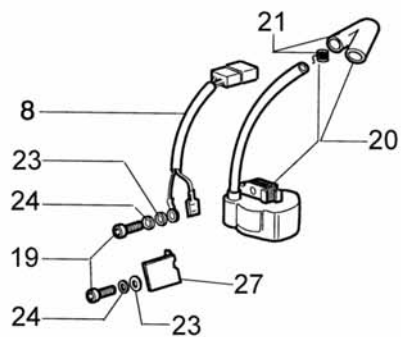

8270 T - Starter assy and clutch

Ref.Nu	Qty	Part number	Description	Validity from	Validity till	Notes	Bulletin
1	1	4160125R	Starter rope				
2	1	4161264BR	Flywheel				
3	1	4191020A	Handle				
4	1	3024018R	Ring				
5	1	4161150R	Ring				
6	1	4161148AR	Pulley				
7	1	004000132R	Spring				
8	1	4162266A	Cable				
9	1	4161160AR	Starter assy				
10	2	4160072R	Spacer				
11	1	3801010R	Screw				
12	1	61010027R	Cover				
13	4	3916005	Washer				
14	4	3916006	Washer				
15	4	3801009	Screw				
16	1	4161151	Pin				
17	1	4138441	Pawl				
18	1	4161186A	Spring				
19	2	3801003	Screw				
20	1	4138722R	Ignition coil				
21	1	4098064R	Spark plug cap				
22	1	4161202R	Clutch				
23	2	3916004	Washer				
24	2	3819005	Washer				
25	2	3806035	Screw				
26	1	4161200	Spring				
27	1	4160146AR	Deflector				
28	1	4161199	Clutch driver				
29	2	3918007	Washer				
30	2	4161201	Bushing				
31	1	61032053	Labels kit