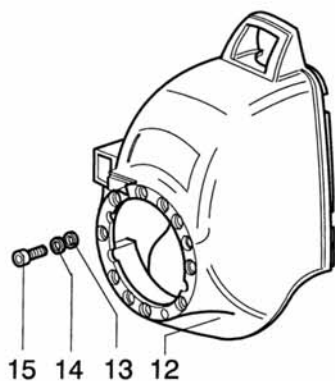

8270 T - Starter assy and clutch

Ref.Nu	Qty	Part number	Description	Validity from	Validity till	Notes	Bulletin
1	1	4160125R	Starter rope				
2	1	4161264BR	Flywheel				
3	1	4191020A	Handle				
4	1	3024018R	Ring				
5	1	4161150R	Ring				
6	1	4161148AR	Pulley				
7	1	004000132R	Spring				
8	1	4162266A	Cable				
9	1	4161160AR	Starter assy				
10	2	4160072R	Spacer				
11	1	3801010R	Screw				
12	1	61010027R	Cover				
13	4	3916005	Washer				
14	4	3916006	Washer				
15	4	3801009	Screw				
16	1	4161151	Pin				
17	1	4138441	Pawl				
18	1	4161186A	Spring				
19	2	3801003	Screw				
20	1	4138722R	Ignition coil				
21	1	4098064R	Spark plug cap				
22	1	4161202R	Clutch				
23	2	3916004	Washer				
24	2	3819005	Washer				
25	2	3806035	Screw				
26	1	4161200	Spring				
27	1	4160146AR	Deflector				
28	1	4161199	Clutch driver				
29	2	3918007	Washer				
30	2	4161201	Bushing				
31	1	61032053	Labels kit