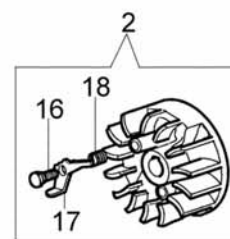

8270 T - Starter assy and clutch

Ref.Nu	Qty	Part number	Description	Validity from	Validity till	Notes	Bulletin
1	1	4160125R	Starter rope				
2	1	4161264BR	Flywheel				
3	1	4191020A	Handle				
4	1	3024018R	Ring				
5	1	4161150R	Ring				
6	1	4161148AR	Pulley				
7	1	004000132R	Spring				
8	1	4162266A	Cable				
9	1	4161160AR	Starter assy				
10	2	4160072R	Spacer				
11	1	3801010R	Screw				
12	1	61010027R	Cover				
13	4	3916005	Washer				
14	4	3916006	Washer				
15	4	3801009	Screw				
16	1	4161151	Pin				
17	1	4138441	Pawl				
18	1	4161186A	Spring				
19	2	3801003	Screw				
20	1	4138722R	Ignition coil				
21	1	4098064R	Spark plug cap				
22	1	4161202R	Clutch				
23	2	3916004	Washer				
24	2	3819005	Washer				
25	2	3806035	Screw				
26	1	4161200	Spring				
27	1	4160146AR	Deflector				
28	1	4161199	Clutch driver				
29	2	3918007	Washer				
30	2	4161201	Bushing				
31	1	61032053	Labels kit