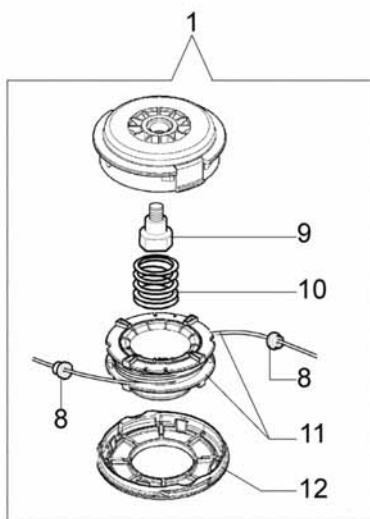

Ref.Nu	Qty	Part number	Description	Validity from	Validity till	Notes	Bulletin
1	1	63019001C	Tap'n go head with 2 nylon lines				
2	2	3960040R	Screw				
3	1	61240161R	Plate				
4	4	3801011	Screw				
5	1	4179113A	Skirt w/blade				
6	1	4174275R	Blade				
7	1	4161506A	Guard				
8	2	4199005A	Bushing				
9	1	4199008B	Insert				
10	1	4199004	Spring				
11	1	4199014A	Nylon spool Ø2.4				
12	1	4199046	Cover				
13	1	4095673AR	Disk 3t				
14	1	61052031	Tool kit				
15	1	4160463AR	Single harness				
16	1	61032053	Labels kit				
17	1	4160236R	Band				
18	4	3914003	Nut				
19	4	3819006	Washer				