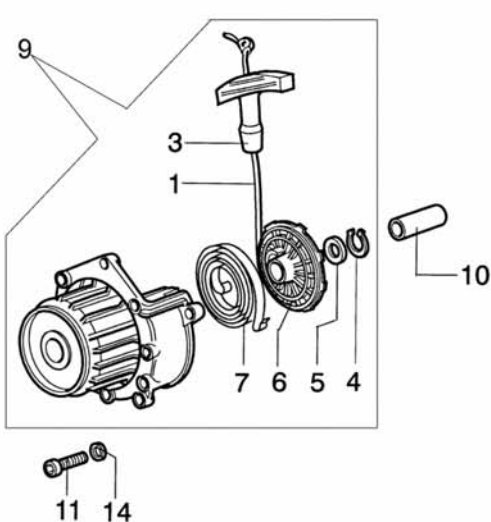

8270 T - Starter assy and clutch

Ref.Nu	Qty	Part number	Description	Validity from	Validity till	Notes	Bulletin
1	1	4160125R	Starter rope				
2	1	4161264BR	Flywheel				
3	1	4191020A	Handle				
4	1	3024018R	Ring				
5	1	4161150R	Ring				
6	1	4161148AR	Pulley				
7	1	004000132R	Spring				
8	1	4162266A	Cable				
9	1	4161160AR	Starter assy				
10	2	4160072R	Spacer				
11	1	3801010R	Screw				
12	1	61010027R	Cover				
13	4	3916005	Washer				
14	4	3916006	Washer				
15	4	3801009	Screw				
16	1	4161151	Pin				
17	1	4138441	Pawl				
18	1	4161186A	Spring				
19	2	3801003	Screw				
20	1	4138722R	Ignition coil				
21	1	4098064R	Spark plug cap				
22	1	4161202R	Clutch				
23	2	3916004	Washer				
24	2	3819005	Washer				
25	2	3806035	Screw				
26	1	4161200	Spring				
27	1	4160146AR	Deflector				
28	1	4161199	Clutch driver				
29	2	3918007	Washer				
30	2	4161201	Bushing				
31	1	61032053	Labels kit