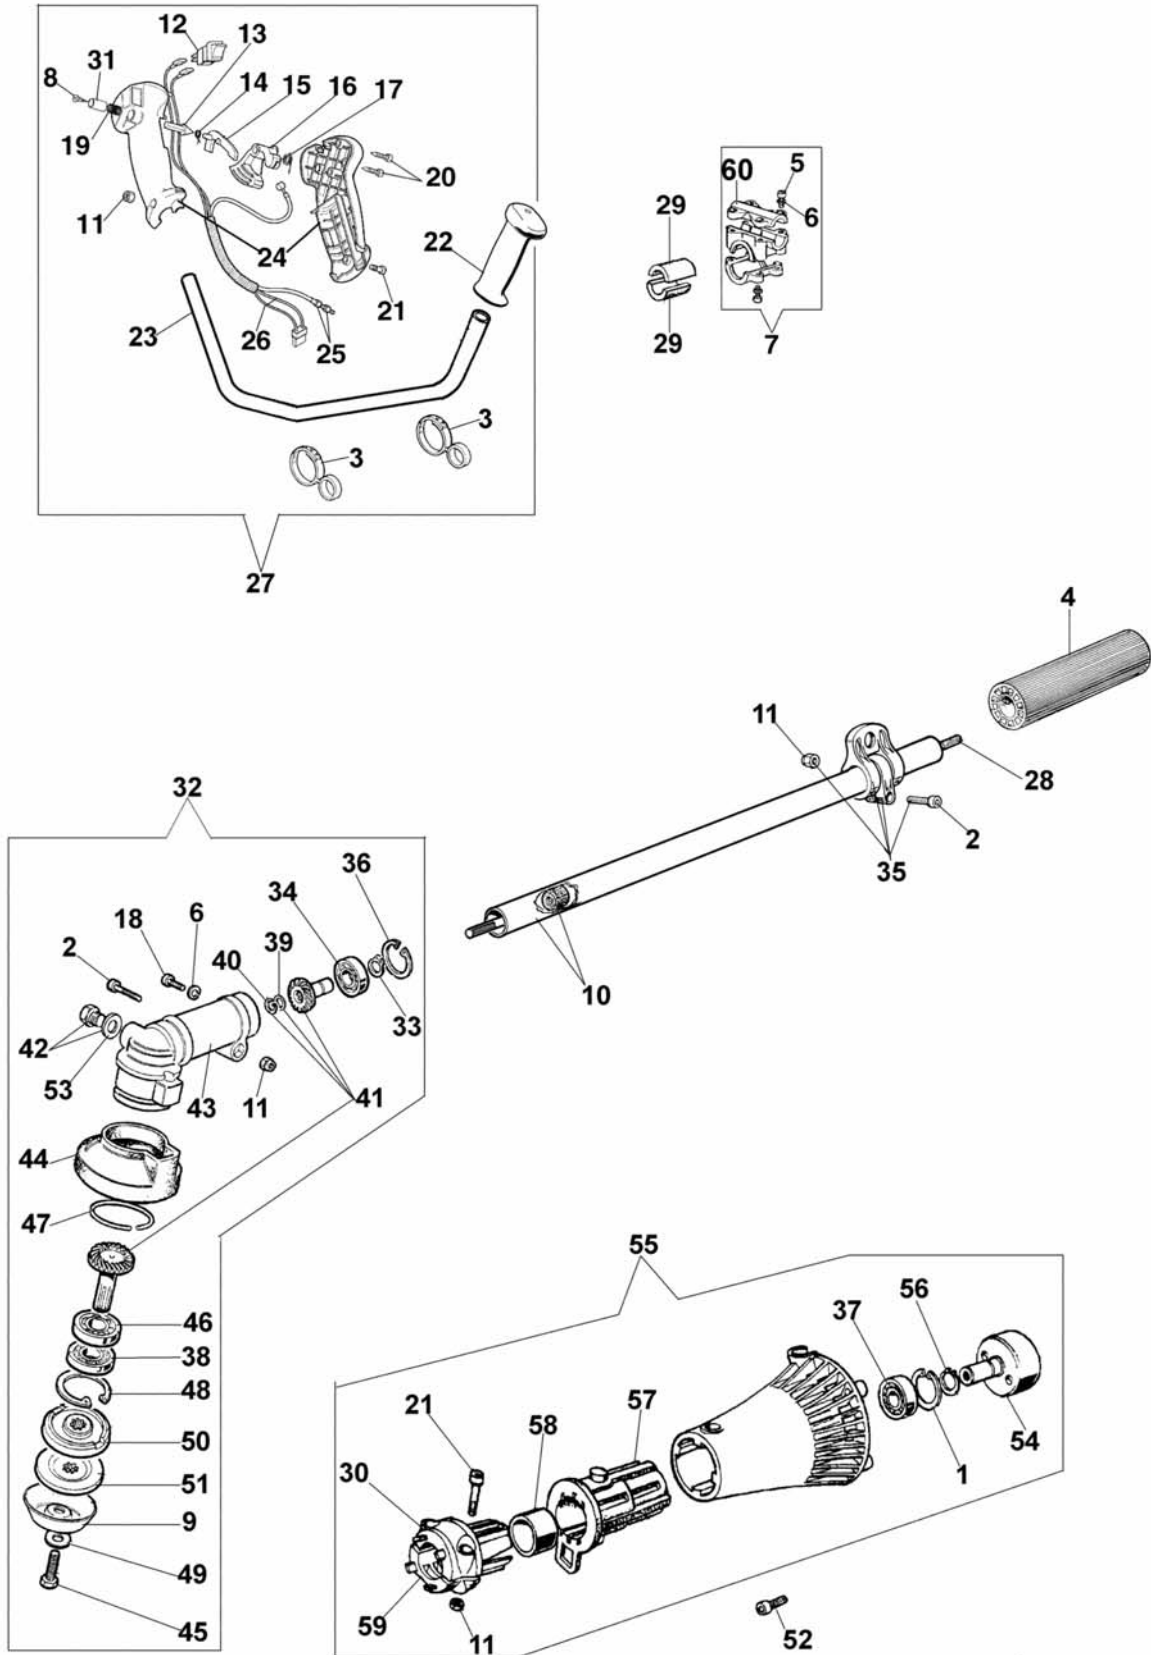

Ref.Nu	Qty	Part number	Description	Validity from	Validity till	Notes	Bulletin
1	1	3025019	Ring				
2	2	3801015	Screw				
3	1	61170132R	Grommet				
4	1	4160262B	Hand grip				
5	8	3801013R	Screw				
6	10	3819006	Washer				
7	1	074000183R	Clamp		05/2011		
7	1	074000183AR	Clamp	06/2011			BT3-106-04/11
8	1	3960021	Screw				
9	1	4100456R	Guard				
10	1	4160011R	Tube Ø26				
11	3	3914003	Nut				
12	1	2317021R	Switch				
13	1	4138358R	Switch				
14	1	4138360R	Spring				
15	1	4174246AR	Lever				
16	1	4174245CR	Throttle lev				
17	1	4138361R	Spring				
18	1	3801008	Screw				
19	1	4100098BR	Spring				
20	2	3960029	Screw				
21	2	3801016	Screw				
22	1	4095032A	Hand grip				
23	1	4174187BR	Handle				
24	1	61040131R	Handle				
25	1	4161439A	Throttle cable				
26	1	4161440A	Cable				
27	1	4161477AR	Handle				
28	1	62030042R	Drive shaft				
29	2	072700082R	Shock absorber				
30	1	61010021	Adaptor				
31	1	4138359R	Switch				
32	1	4160012AR	Bevel gear Ø26				
33	1	3024010R	Ring				
34	1	3035005R	Bearing				
35	1	4161619R	Band d.26				
36	1	3025018	Ring				
37	1	3035023R	Hook				
38	1	3035012	Bearing				
39	1	4138311A	Ring				
40	1	3025009	Ring				
41	1	4160139	Bevel gear set				
42	1	4138428	Cap				
43	1	4160338R	Gear case				
44	1	4162177AR	Guard				
45	1	3806069R	Screw				
46	1	094000006R	Bearing				
47	1	4162178	Spring				
48	1	3025021	Ring				
49	1	3916008R	Washer				
50	1	4160004BR	Flange				
51	1	4160005R	Flange				
52	4	4175074	Screw				
53	1	4179141	Washer				
54	1	4161343R	Clutch drum				
55	1	61032029R	Clutch cover				
56	4	3024012	Ring				
57	1	4161428	Shock absorber				
58	1	4161364	Bushing				
59	1	61010020	Adaptor				
60	1	072700264CR	Clamp	06/2011			BT3-106-04/11