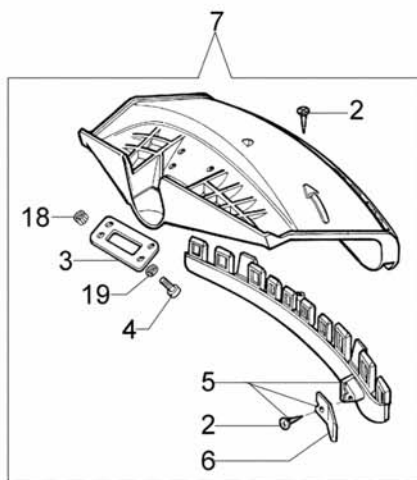

Ref.Nu	Qty	Part number	Description	Validity from	Validity till	Notes	Bulletin
1	1	63019001C	Tap'n go head with 2 nylon lines				
2	2	3960040R	Screw				
3	1	61240161R	Plate				
4	4	3801011	Screw				
5	1	4179113A	Skirt w/blade				
6	1	4174275R	Blade				
7	1	4161506A	Guard				
8	2	4199005A	Bushing				
9	1	4199008B	Insert				
10	1	4199004	Spring				
11	1	4199014A	Nylon spool Ø2.4				
12	1	4199046	Cover				
13	1	4095673AR	Disk 3t				
14	1	61052031	Tool kit				
15	1	4160463AR	Single harness				
16	1	61032053	Labels kit				
17	1	4160236R	Band				
18	4	3914003	Nut				
19	4	3819006	Washer				