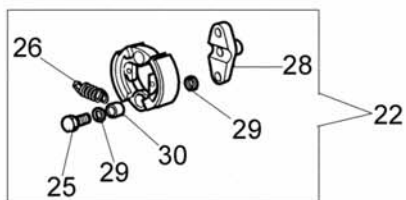

8270 T - Starter assy and clutch

Ref.Nu	Qty	Part number	Description	Validity from	Validity till	Notes	Bulletin
1	1	4160125R	Starter rope				
2	1	4161264BR	Flywheel				
3	1	4191020A	Handle				
4	1	3024018R	Ring				
5	1	4161150R	Ring				
6	1	4161148AR	Pulley				
7	1	004000132R	Spring				
8	1	4162266A	Cable				
9	1	4161160AR	Starter assy				
10	2	4160072R	Spacer				
11	1	3801010R	Screw				
12	1	61010027R	Cover				
13	4	3916005	Washer				
14	4	3916006	Washer				
15	4	3801009	Screw				
16	1	4161151	Pin				
17	1	4138441	Pawl				
18	1	4161186A	Spring				
19	2	3801003	Screw				
20	1	4138722R	Ignition coil				
21	1	4098064R	Spark plug cap				
22	1	4161202R	Clutch				
23	2	3916004	Washer				
24	2	3819005	Washer				
25	2	3806035	Screw				
26	1	4161200	Spring				
27	1	4160146AR	Deflector				
28	1	4161199	Clutch driver				
29	2	3918007	Washer				
30	2	4161201	Bushing				
31	1	61032053	Labels kit