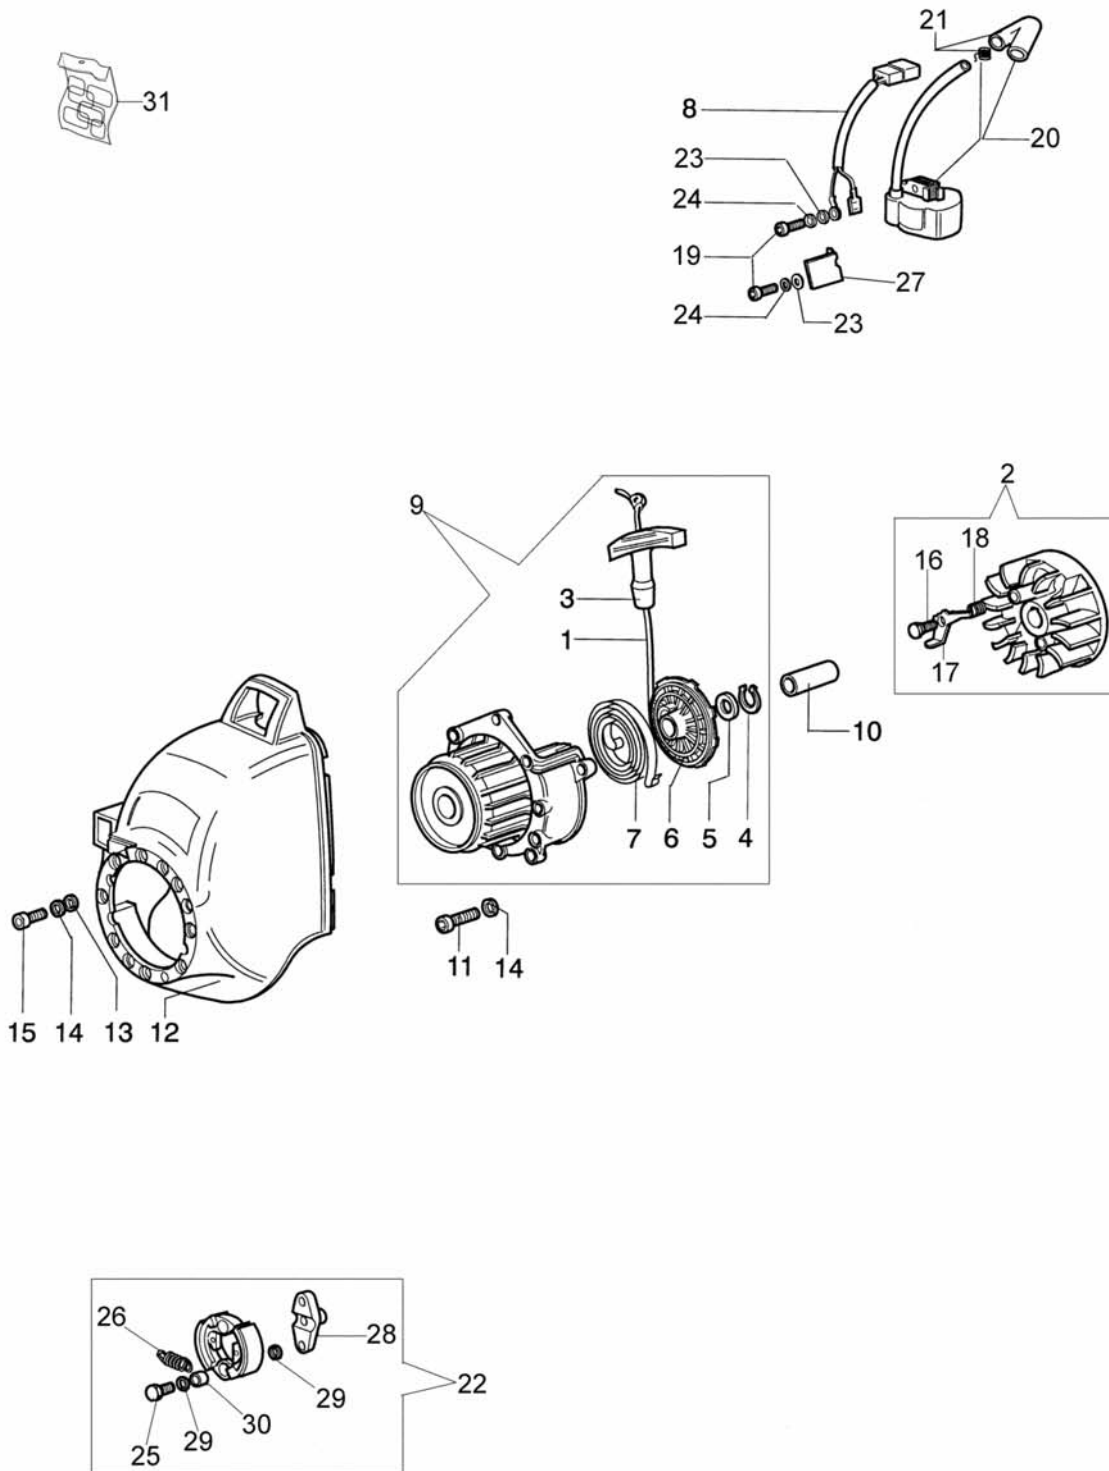

8270 TR - Starter assy and clutch

Ref.Nu	Qty	Part number	Description	Validity from	Validity till	Notes	Bulletin
1	1	4160125R	Starter rope				
2	1	4161264BR	Flywheel				
3	1	4191020A	Handle				
4	1	3024018R	Ring				
5	1	4161150R	Ring				
6	1	4161148AR	Pulley				
7	1	004000132R	Spring				
8	1	4162266A	Cable				
9	1	4161160AR	Starter assy				
10	2	4160072R	Spacer				
11	1	3801010R	Screw				
12	1	61010027R	Cover				
13	4	3916005	Washer				
14	4	3916006	Washer				
15	4	3801009	Screw				
16	1	4161151	Pin				
17	1	4138441	Pawl				
18	1	4161186A	Spring				
19	2	3801003	Screw				
20	1	4138722R	Ignition coil				
21	1	4098064R	Spark plug cap				
22	1	4161202R	Clutch				
23	2	3916004	Washer				
24	2	3819005	Washer				
25	2	3806035	Screw				
26	1	4161200	Spring				
27	1	4160146AR	Deflector				
28	1	4161199	Clutch driver				
29	2	3918007	Washer				
30	2	4161201	Bushing				
31	1	61162029	Labels kit