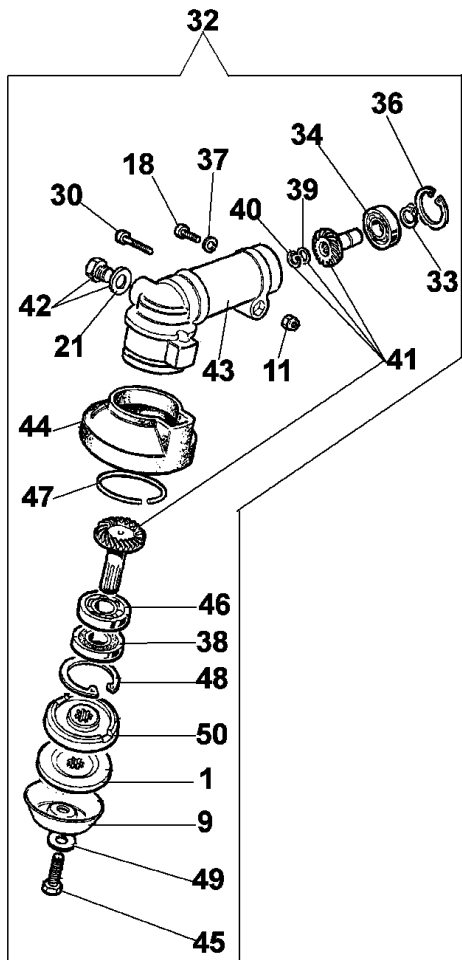

Drawing	Transmission		
Refer ence	Qty	Item number	Description
1	1	4160005	Flange
2	2	3801015	Screw
3	2	61170132	Grommet
4	1	4160262B	Hand grip
5	8	3801013	Screw
6	8	3819006	Washer
7	1	074000183	Clamp
8	1	3960021	Screw
9	1	4100456R	Guard
10	1	4160011	Tube Ø26
11	3	3914003	Nut
12	1	2317021R	Switch
13	1	4138358R	Switch
14	1	4138360R	Spring
15	1	4174246R	Lever
16	1	4174245BR	Throttle lev
17	1	4138361R	Spring
18	1	3801008	Screw
19	1	4100098BR	Spring
20	2	3960029	Screw
21	1	4179141	Washer
22	1	4095032A	Hand grip
23	1	4174187B	Handle
24	1	61040131R	Handle
25	1	4161439A	Throttle cable
26	1	4161440A	Cable
27	1	4161477AR	Handle
28	1	4161330A	Drive shaft
29	2	072700082R	Shock absorber
30	1	3801015	Screw
31	1	4138359R	Switch
32	1	4160012A	Bevel gear
33	1	3024010R	Ring
34	1	3035005	Bearing
35	1	4161619R	Band
36	1	3025018	Ring
37	2	3819006	Washer
38	1	3035012	Bearing
39	1	4138311A	Ring
40	1	3025009	Ring
41	1	4160139	Bevel gear set
42	1	4138428	Cap
43	1	4160338	Gear case
44	1	4162177A	Guard
45	1	3806069R	Screw
46	1	3034011	Bearing
47	1	4162178	Spring
48	1	3025021	Ring
49	1	3916008R	Washer