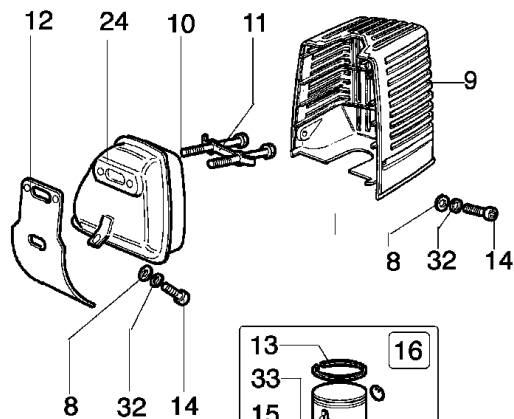

Drawing	Engine		
Reference	Qty	Item number	Description
50	1	61010002	Support
51	1	3801010R	Screw
52	2	4098377	Band
53	1	3059002	Band
54	1	4162270A	Fitting
55	1	4162316	Tube
56	3	3960057	Screw
57	1	4098658AR	Breather valve
58	1	2318561	Air filter
59	1	4161452	Fuel tank