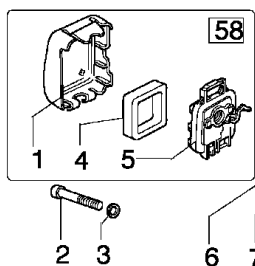

Drawing	Engine		
Reference	Qty	Item number	Description
50	1	61010002	Support
51	1	3801010R	Screw
52	2	4098377	Band
53	1	3059002	Band
54	1	4162270A	Fitting
55	1	4162316	Tube
56	3	3960057	Screw
57	1	4098658AR	Breather valve
58	1	2318561	Air filter
59	1	4161452	Fuel tank