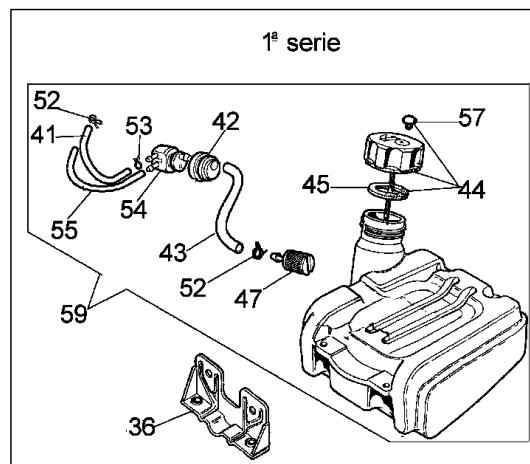

Drawing	Engine		
Reference	Qty	Item number	Description
50	1	61010002	Support
51	1	3801010R	Screw
52	2	4098377	Band
53	1	3059002	Band
54	1	4162270A	Fitting
55	1	4162316	Tube
56	3	3960057	Screw
57	1	4098658AR	Breather valve
58	1	2318561	Air filter
59	1	4161452	Fuel tank