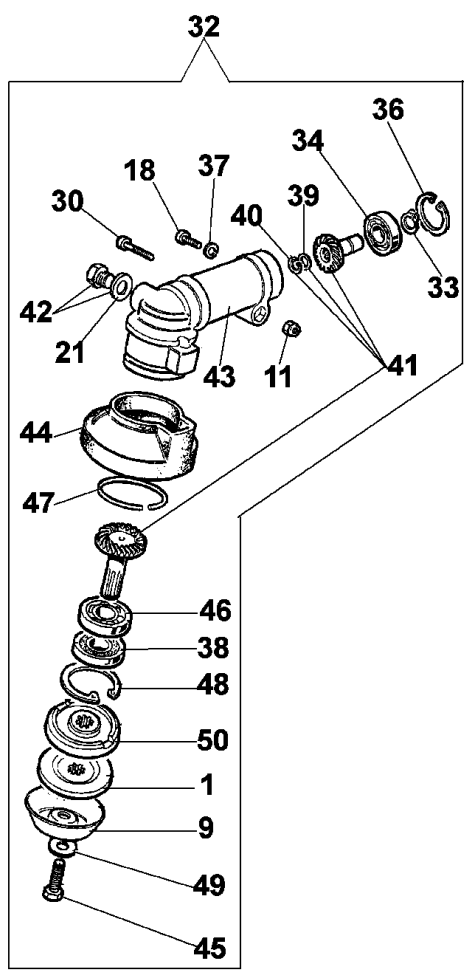

Drawing	Transmission		
Refer ence	Qty	Item number	Description
1	1	4160005	Flange
2	2	3801015	Screw
3	2	61170132	Grommet
4	1	4160262B	Hand grip
5	8	3801013	Screw
6	8	3819006	Washer
7	1	074000183	Clamp
8	1	3960021	Screw
9	1	4100456R	Guard
10	1	4160011	Tube Ø26
11	3	3914003	Nut
12	1	2317021R	Switch
13	1	4138358R	Switch
14	1	4138360R	Spring
15	1	4174246R	Lever
16	1	4174245BR	Throttle lev
17	1	4138361R	Spring
18	1	3801008	Screw
19	1	4100098BR	Spring
20	2	3960029	Screw
21	1	4179141	Washer
22	1	4095032A	Hand grip
23	1	4174187B	Handle
24	1	61040131R	Handle
25	1	4161439A	Throttle cable
26	1	4161440A	Cable
27	1	4161477AR	Handle
28	1	4161330A	Drive shaft
29	2	072700082R	Shock absorber
30	1	3801015	Screw
31	1	4138359R	Switch
32	1	4160012A	Bevel gear
33	1	3024010R	Ring
34	1	3035005	Bearing
35	1	4161619R	Band
36	1	3025018	Ring
37	2	3819006	Washer
38	1	3035012	Bearing
39	1	4138311A	Ring
40	1	3025009	Ring
41	1	4160139	Bevel gear set
42	1	4138428	Cap
43	1	4160338	Gear case
44	1	4162177A	Guard
45	1	3806069R	Screw
46	1	3034011	Bearing
47	1	4162178	Spring
48	1	3025021	Ring
49	1	3916008R	Washer