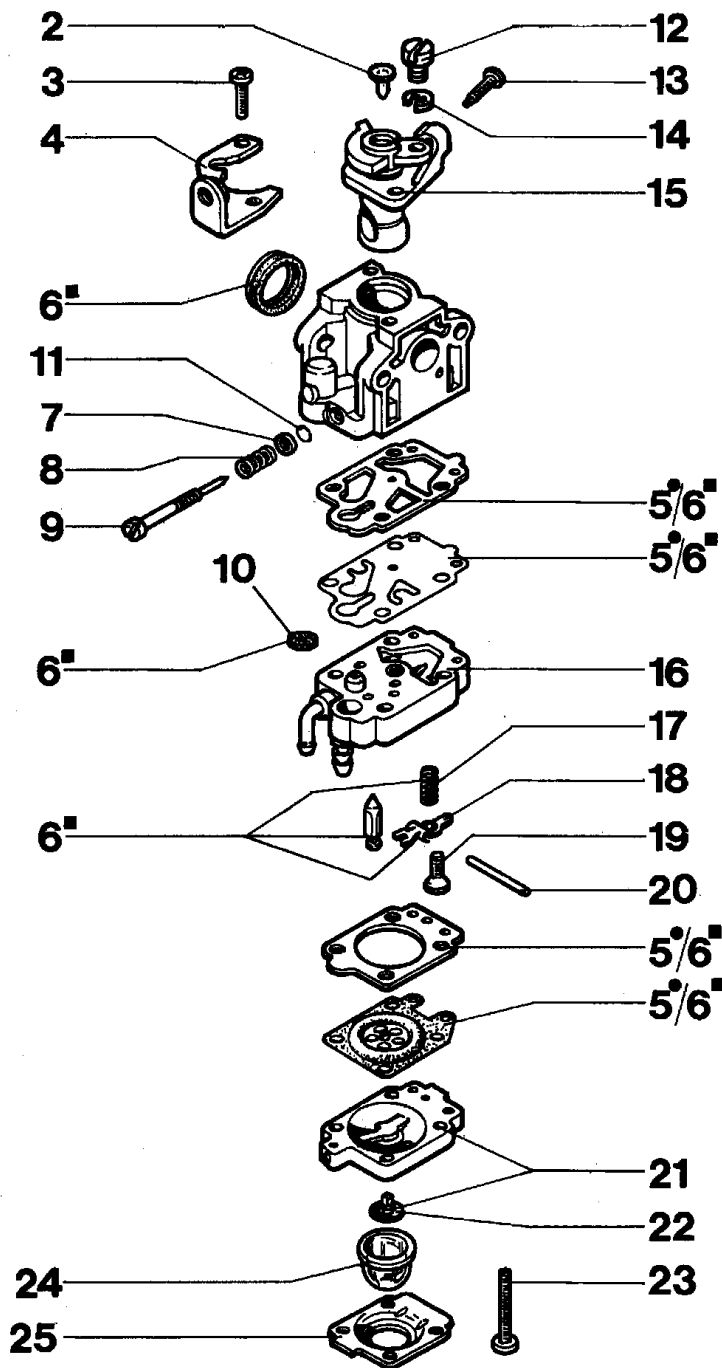

1 WALBRO WYK 26A

5 ● KIT MEMBRANE & GUARNIZIONI
DIAPHRAGM & GASKET SET

6 ■ KIT RIPARAZIONE
REPAIR KIT

Drawing Carburetor

Refer ence	Qty	Item number	Description
1	1	2318560	Carburetor WYK-26A
2	2	2318578	Cap
3	1	2318580	Screw
4	1	2318581	Support
5	1	2318590	Gasket set
6	1	2318591	Repair kit
7	1	2318588	Washer
8	1	035000165	Spring
9	1	2318586	Screw H
10	1	003300204	Fuel filter
11	1	2318589	Seal ring
12	1	2318577	Bolt
13	1	2318583	Screw
14	1	2318189	Ring
15	1	2318579	Valve
16	1	2318567	Pump body
17	1	2318568	Spring
18	1	003300200	Compensator
19	1	2318569	Screw
20	1	003300201	Spindle
21	1	2318570	Pump body
22	1	2318592	Valve
23	4	2318585	Screw
24	1	2318572	Fuel pump
25	1	2318571	Cover