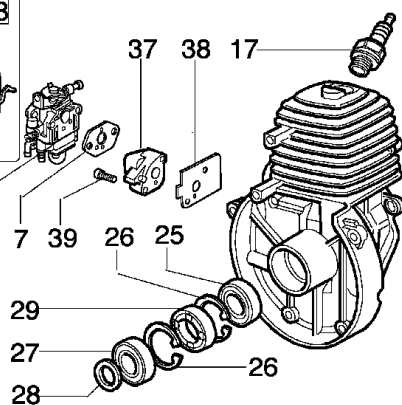

Drawing	Engine		
Refer ence	Qty	Item number	Description
1	1	2318563	Cover
2	2	3801012	Screw
3	2	3833073	Washer
4	1	2318562	Air filter
5	1	2318564	Support
6	1	2318560	Carburetor WYK-26A
7	1	4161438	Gasket
8	2	3916005	Washer
9	1	4162323	Muffler cover
10	2	3806028	Screw
11	1	4095211R	Plate
12	1	61010011	Gasket
13	1	072700048	Piston ring Ø34
14	2	3801010R	Screw
15	2	4160025R	Ring
16	1	4161030A	Piston assy Ø34
17	1	3055101	Spark plug
18	1	4098232R	Key
19	1	3064005AR	Washer
20	1	3024010R	Ring
21	1	3037006	Bearing
22	1	4161275	Connecting rod
23	1	4160363	Crankshaft
24	1	61010012	Muffler
25	1	3034010	Bearing
26	2	3025019	Ring
27	1	3035023	Hook
28	1	4160124	Ring
29	1	3050007	Seal ring
30	1	61010001	Cover
31	4	3801015	Screw
32	4	3819006	Washer
33	1	4160026R	Pin
34	1	4098683	Washer
35	1	4161570	Short block
36	1	4162300	Plate
37	1	4162256AR	Insulator
38	1	4162257	Gasket
39	2	3801047	Screw
40	3	3819006	Washer
41	1	4162297	Fuel line
42	1	4162268	Rubber tube
43	1	4162296	Tube
44	1	4151258R	Cpl. cap
45	1	4100308	Gasket
46	1	4162329A	Fuel tank
47	1	094600450R	Fuel filter
48	3	3918005	Washer
49	1	61010004	Stand