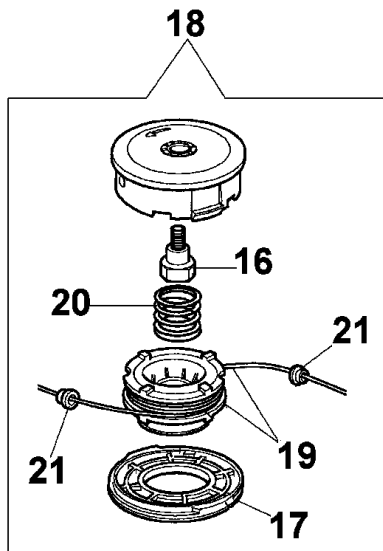

Drawing	Transmission		
Refer ence	Qty	Item number	Description
1	1	4160005	Flange
2	2	3801015	Screw
3	2	61170132	Grommet
4	1	4160262B	Hand grip
5	8	3801013	Screw
6	8	3819006	Washer
7	1	074000183	Clamp
8	1	3960021	Screw
9	1	4100456R	Guard
10	1	4160011	Tube Ø26
11	3	3914003	Nut
12	1	2317021R	Switch
13	1	4138358R	Switch
14	1	4138360R	Spring
15	1	4174246R	Lever
16	1	4174245BR	Throttle lev
17	1	4138361R	Spring
18	1	3801008	Screw
19	1	4100098BR	Spring
20	2	3960029	Screw
21	1	4179141	Washer
22	1	4095032A	Hand grip
23	1	4174187B	Handle
24	1	61040131R	Handle
25	1	4161439A	Throttle cable
26	1	4161440A	Cable
27	1	4161477AR	Handle
28	1	4161330A	Drive shaft
29	2	072700082R	Shock absorber
30	1	3801015	Screw
31	1	4138359R	Switch
32	1	4160012A	Bevel gear
33	1	3024010R	Ring
34	1	3035005	Bearing
35	1	4161619R	Band
36	1	3025018	Ring
37	2	3819006	Washer
38	1	3035012	Bearing
39	1	4138311A	Ring
40	1	3025009	Ring
41	1	4160139	Bevel gear set
42	1	4138428	Cap
43	1	4160338	Gear case
44	1	4162177A	Guard
45	1	3806069R	Screw
46	1	3034011	Bearing
47	1	4162178	Spring
48	1	3025021	Ring
49	1	3916008R	Washer

Drawing	Transmission		
Reference	Qty	Item number	Description
50	1	4160004BR	Flange

1 WALBRO WYK 26A

5 ● KIT MEMBRANE & GUARNIZIONI
DIAPHRAGM & GASKET SET

6 ■ KIT RIPARAZIONE
REPAIR KIT

Drawing Carburetor

Refer ence	Qty	Item number	Description
1	1	2318560	Carburetor WYK-26A
2	2	2318578	Cap
3	1	2318580	Screw
4	1	2318581	Support
5	1	2318590	Gasket set
6	1	2318591	Repair kit
7	1	2318588	Washer
8	1	035000165	Spring
9	1	2318586	Screw H
10	1	003300204	Fuel filter
11	1	2318589	Seal ring
12	1	2318577	Bolt
13	1	2318583	Screw
14	1	2318189	Ring
15	1	2318579	Valve
16	1	2318567	Pump body
17	1	2318568	Spring
18	1	003300200	Compensator
19	1	2318569	Screw
20	1	003300201	Spindle
21	1	2318570	Pump body
22	1	2318592	Valve
23	4	2318585	Screw
24	1	2318572	Fuel pump
25	1	2318571	Cover