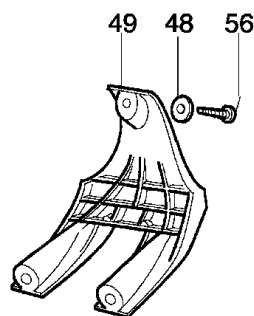

Drawing	Engine		
Refer ence	Qty	Item number	Description
1	1	2318563	Cover
2	2	3801012	Screw
3	2	3833073	Washer
4	1	2318562	Air filter
5	1	2318564	Support
6	1	2318560	Carburetor WYK-26A
7	1	4161438	Gasket
8	2	3916005	Washer
9	1	4162323	Muffler cover
10	2	3806028	Screw
11	1	4095211R	Plate
12	1	61010011	Gasket
13	1	072700048	Piston ring Ø34
14	2	3801010R	Screw
15	2	4160025R	Ring
16	1	4161030A	Piston assy Ø34
17	1	3055101	Spark plug
18	1	4098232R	Key
19	1	3064005AR	Washer
20	1	3024010R	Ring
21	1	3037006	Bearing
22	1	4161275	Connecting rod
23	1	4160363	Crankshaft
24	1	61010012	Muffler
25	1	3034010	Bearing
26	2	3025019	Ring
27	1	3035023	Hook
28	1	4160124	Ring
29	1	3050007	Seal ring
30	1	61010001	Cover
31	4	3801015	Screw
32	4	3819006	Washer
33	1	4160026R	Pin
34	1	4098683	Washer
35	1	4161570	Short block
36	1	4162300	Plate
37	1	4162256AR	Insulator
38	1	4162257	Gasket
39	2	3801047	Screw
40	3	3819006	Washer
41	1	4162297	Fuel line
42	1	4162268	Rubber tube
43	1	4162296	Tube
44	1	4151258R	Cpl. cap
45	1	4100308	Gasket
46	1	4162329A	Fuel tank
47	1	094600450R	Fuel filter
48	3	3918005	Washer
49	1	61010004	Stand