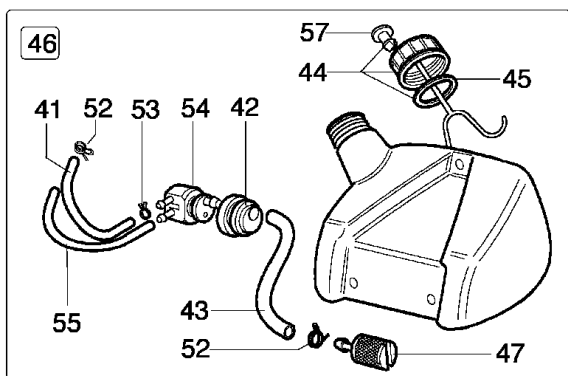

Drawing	Engine		
Reference	Qty	Item number	Description
50	1	61010002	Support
51	1	3801010R	Screw
52	2	4098377	Band
53	1	3059002	Band
54	1	4162270A	Fitting
55	1	4162316	Tube
56	3	3960057	Screw
57	1	4098658AR	Breather valve
58	1	2318561	Air filter
59	1	4161452	Fuel tank