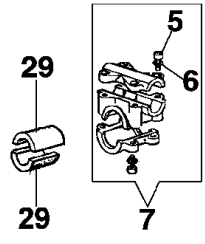

Drawing	Transmission		
Refer ence	Qty	Item number	Description
1	1	4160005	Flange
2	2	3801015	Screw
3	2	61170132	Grommet
4	1	4160262B	Hand grip
5	8	3801013	Screw
6	8	3819006	Washer
7	1	074000183	Clamp
8	1	3960021	Screw
9	1	4100456R	Guard
10	1	4160011	Tube Ø26
11	3	3914003	Nut
12	1	2317021R	Switch
13	1	4138358R	Switch
14	1	4138360R	Spring
15	1	4174246R	Lever
16	1	4174245BR	Throttle lev
17	1	4138361R	Spring
18	1	3801008	Screw
19	1	4100098BR	Spring
20	2	3960029	Screw
21	1	4179141	Washer
22	1	4095032A	Hand grip
23	1	4174187B	Handle
24	1	61040131R	Handle
25	1	4161439A	Throttle cable
26	1	4161440A	Cable
27	1	4161477AR	Handle
28	1	4161330A	Drive shaft
29	2	072700082R	Shock absorber
30	1	3801015	Screw
31	1	4138359R	Switch
32	1	4160012A	Bevel gear
33	1	3024010R	Ring
34	1	3035005	Bearing
35	1	4161619R	Band
36	1	3025018	Ring
37	2	3819006	Washer
38	1	3035012	Bearing
39	1	4138311A	Ring
40	1	3025009	Ring
41	1	4160139	Bevel gear set
42	1	4138428	Cap
43	1	4160338	Gear case
44	1	4162177A	Guard
45	1	3806069R	Screw
46	1	3034011	Bearing
47	1	4162178	Spring
48	1	3025021	Ring
49	1	3916008R	Washer