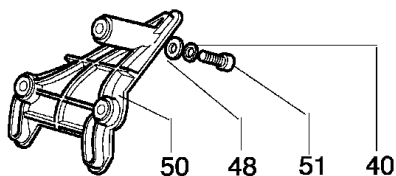

Drawing	Engine		
Refer ence	Qty	Item number	Description
1	1	2318563	Cover
2	2	3801012	Screw
3	2	3833073	Washer
4	1	2318562	Air filter
5	1	2318564	Support
6	1	2318560	Carburetor WYK-26A
7	1	4161438	Gasket
8	2	3916005	Washer
9	1	4162323	Muffler cover
10	2	3806028	Screw
11	1	4095211R	Plate
12	1	61010011	Gasket
13	1	072700048	Piston ring Ø34
14	2	3801010R	Screw
15	2	4160025R	Ring
16	1	4161030A	Piston assy Ø34
17	1	3055101	Spark plug
18	1	4098232R	Key
19	1	3064005AR	Washer
20	1	3024010R	Ring
21	1	3037006	Bearing
22	1	4161275	Connecting rod
23	1	4160363	Crankshaft
24	1	61010012	Muffler
25	1	3034010	Bearing
26	2	3025019	Ring
27	1	3035023	Hook
28	1	4160124	Ring
29	1	3050007	Seal ring
30	1	61010001	Cover
31	4	3801015	Screw
32	4	3819006	Washer
33	1	4160026R	Pin
34	1	4098683	Washer
35	1	4161570	Short block
36	1	4162300	Plate
37	1	4162256AR	Insulator
38	1	4162257	Gasket
39	2	3801047	Screw
40	3	3819006	Washer
41	1	4162297	Fuel line
42	1	4162268	Rubber tube
43	1	4162296	Tube
44	1	4151258R	Cpl. cap
45	1	4100308	Gasket
46	1	4162329A	Fuel tank
47	1	094600450R	Fuel filter
48	3	3918005	Washer
49	1	61010004	Stand