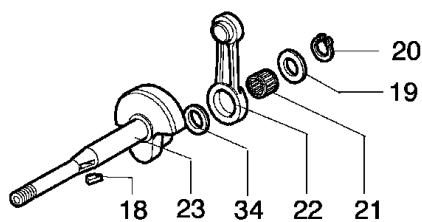

Drawing	Engine		
Reference	Qty	Item number	Description
50	1	61010002	Support
51	1	3801010R	Screw
52	2	4098377	Band
53	1	3059002	Band
54	1	4162270A	Fitting
55	1	4162316	Tube
56	3	3960057	Screw
57	1	4098658AR	Breather valve
58	1	2318561	Air filter
59	1	4161452	Fuel tank