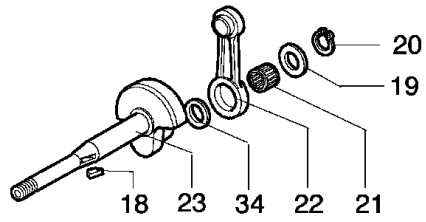

Drawing	Engine		
Reference	Qty	Item number	Description
50	1	61010002	Support
51	1	3801010R	Screw
52	2	4098377	Band
53	1	3059002	Band
54	1	4162270A	Fitting
55	1	4162316	Tube
56	3	3960057	Screw
57	1	4098658AR	Breather valve
58	1	2318561	Air filter
59	1	4161452	Fuel tank