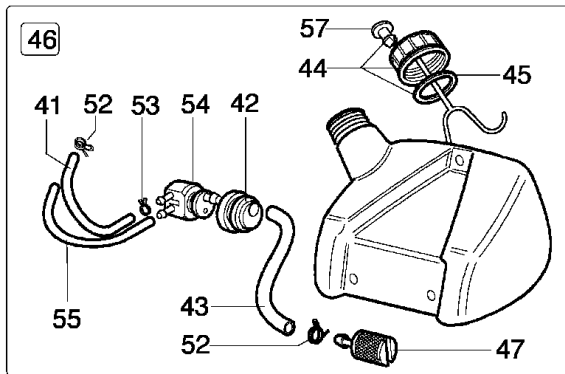

Drawing	Engine		
Reference	Qty	Item number	Description
50	1	61010002	Support
51	1	3801010R	Screw
52	2	4098377	Band
53	1	3059002	Band
54	1	4162270A	Fitting
55	1	4162316	Tube
56	3	3960057	Screw
57	1	4098658AR	Breather valve
58	1	2318561	Air filter
59	1	4161452	Fuel tank