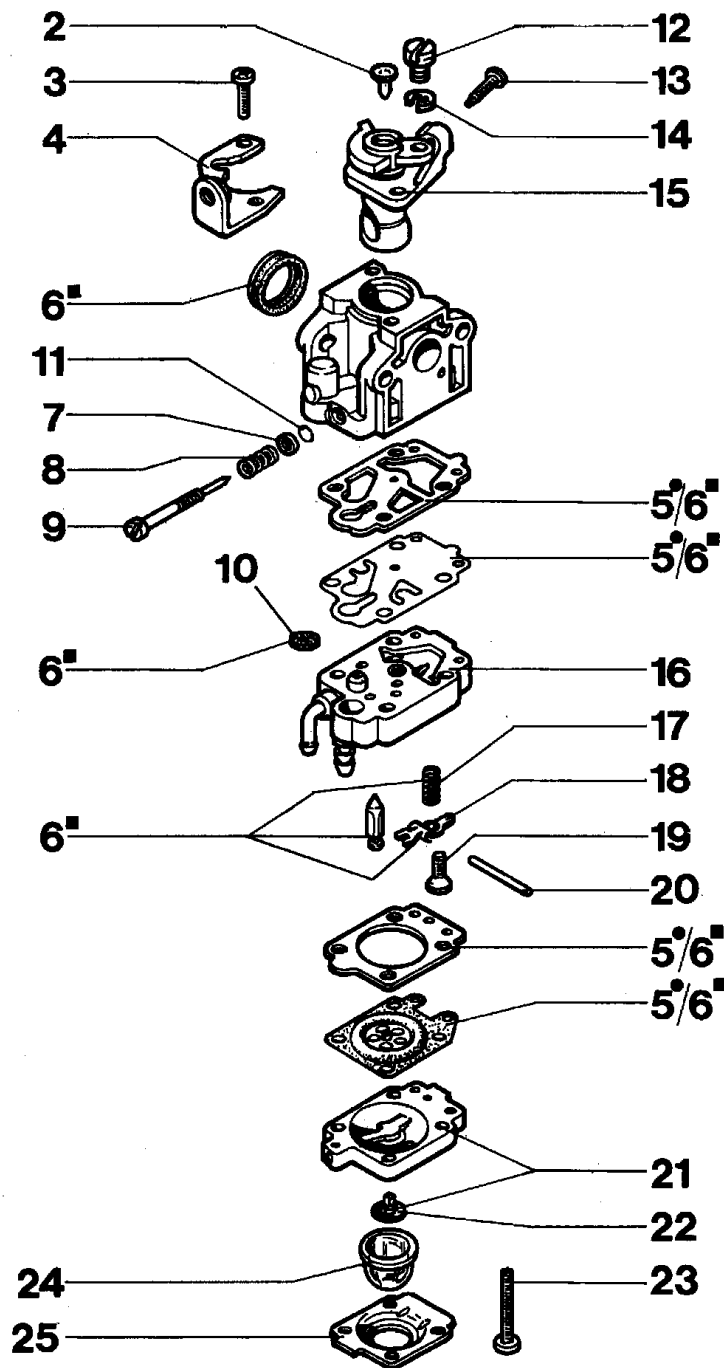

1 WALBRO WYK 26A

5 ● KIT MEMBRANE & GUARNIZIONI
DIAPHRAGM & GASKET SET

6 ■ KIT RIPARAZIONE
REPAIR KIT

Drawing Carburetor

Refer ence	Qty	Item number	Description
1	1	2318560	Carburetor WYK-26A
2	2	2318578	Cap
3	1	2318580	Screw
4	1	2318581	Support
5	1	2318590	Gasket set
6	1	2318591	Repair kit
7	1	2318588	Washer
8	1	035000165	Spring
9	1	2318586	Screw H
10	1	003300204	Fuel filter
11	1	2318589	Seal ring
12	1	2318577	Bolt
13	1	2318583	Screw
14	1	2318189	Ring
15	1	2318579	Valve
16	1	2318567	Pump body
17	1	2318568	Spring
18	1	003300200	Compensator
19	1	2318569	Screw
20	1	003300201	Spindle
21	1	2318570	Pump body
22	1	2318592	Valve
23	4	2318585	Screw
24	1	2318572	Fuel pump
25	1	2318571	Cover