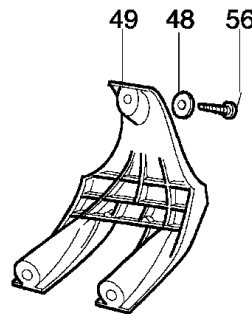

Drawing	Engine		
Reference	Qty	Item number	Description
50	1	61010002	Support
51	1	3801010R	Screw
52	2	4098377	Band
53	1	3059002	Band
54	1	4162270A	Fitting
55	1	4162316	Tube
56	3	3960057	Screw
57	1	4098658AR	Breather valve
58	1	2318561	Air filter
59	1	4161452	Fuel tank