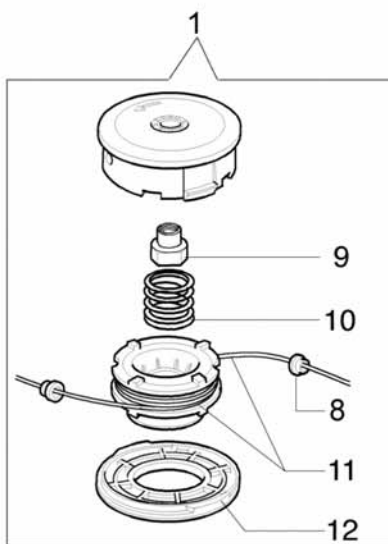

| Ref.Nu | Qty | Part number | Description                        | Validity from | Validity till | Notes | Bulletin      |
|--------|-----|-------------|------------------------------------|---------------|---------------|-------|---------------|
| 1      | 1   | 61172019A   | Tap'n go head with 2 nylon lines   |               |               |       | BT3-074-08/07 |
| 2      | 2   | 3960040R    | Screw                              |               |               |       |               |
| 3      | 1   | 61240161R   | Plate                              |               |               |       |               |
| 4      | 4   | 3801010R    | Screw                              |               |               |       |               |
| 5      | 1   | 4179113A    | Skirt w/blade                      |               |               |       |               |
| 6      | 1   | 4174275R    | Blade                              |               |               |       |               |
| 7      | 1   | 61072044    | Plastic guard                      |               |               |       |               |
| 8      | 2   | 4199005A    | Bushing                            |               |               |       |               |
| 9      | 1   | 61110076    | Insert                             |               |               |       |               |
| 10     | 1   | 4199004     | Spring                             |               |               |       |               |
| 11     | 1   | 4199014A    | Nylon spool Ø2.4                   |               |               |       |               |
| 12     | 1   | 4199046     | Cover                              |               |               |       | BT3-074-08/07 |
| 13     | 1   | 4095568AR   | Disk                               |               |               |       |               |
| 14     | 1   | 61052031    | Tool kit                           |               |               |       |               |
| 15     | 1   | 4160463AR   | Single harness                     |               |               |       |               |
| 16     | 1   | 61072046    | Decals set                         |               |               |       |               |
| 17     | 4   | 3819006     | Washer                             |               |               |       |               |
| 18     | 1   | 4095673AR   | Disk 3t                            |               |               |       |               |
| 19     | 1   | 4199026A    | Cover                              |               |               |       | BT3-074-08/07 |
| 20     | 1   | 63019011A   | Quick load head with 2 nylon lines |               |               |       |               |
| 21     | 1   | 4199049     | Spool                              |               |               |       |               |
| 22     | 1   | 4199048R    | Spring                             |               |               |       |               |