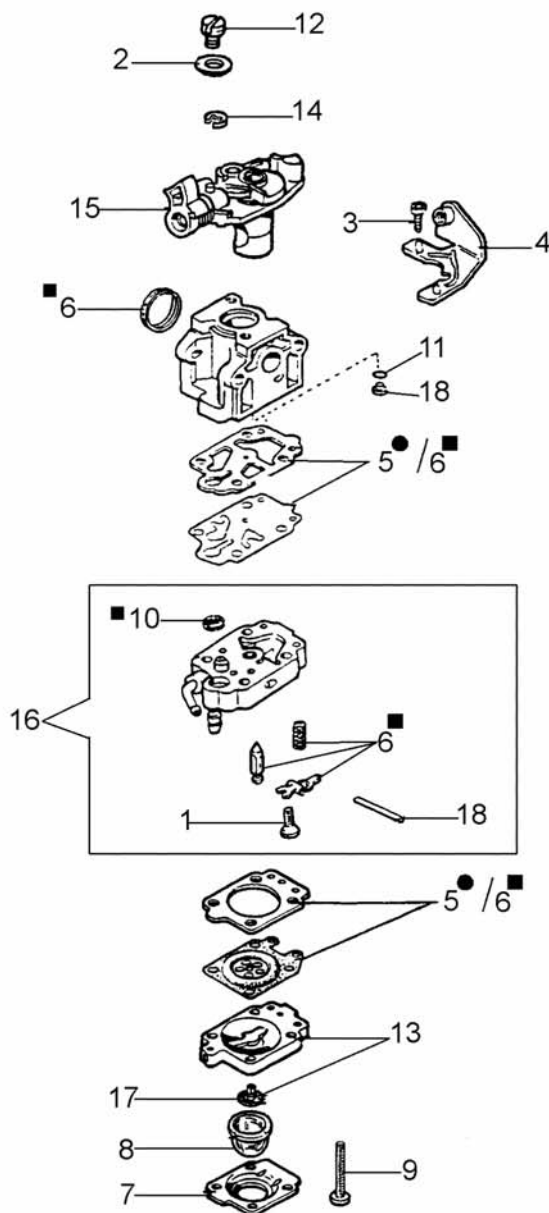

Walbro WYJ-282A

5 ● **KIT MEMBRANE & GUARNIZIONI**
DIAPHRAGM & GASKET SET

6 ■ **KIT RIPARAZIONE**
REPAIR KIT

Ref.Nu	Qty	Part number	Description	Validity from	Validity till	Notes	Bulletin
1	1	2318569	Screw				
2	1	2318703	Washer				
3	1	2318580	Screw				
4	1	2318993	Snap ring				
5	1	2318590	Gasket set				
6	1	2318591	Repair kit				
7	1	2318571	Cover				
8	1	2318572	Primer pump				
9	4	2318585	Screw				
10	1	003300204	Fuel filter				
11	1	2318701	O-ring				
12	1	2318577	Adjuster screw				
13	1	2318570	Primer body				
14	1	2318189	Ring				
15	1	2318814	Valve				
16	1	2318815	Pump body				
17	1	2318592	Valve				
18	1	003300201	Spindle