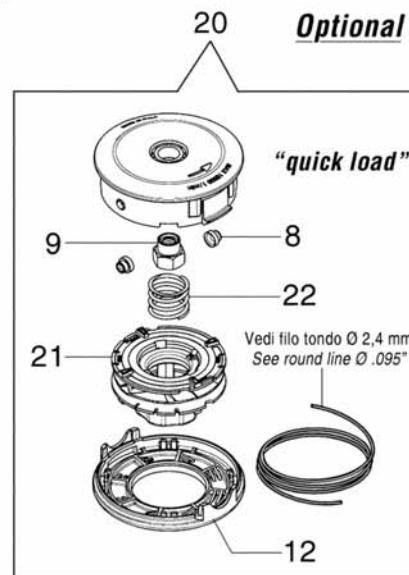

| Ref.Nu | Qty | Part number | Description                        | Validity from | Validity till | Notes | Bulletin      |
|--------|-----|-------------|------------------------------------|---------------|---------------|-------|---------------|
| 1      | 1   | 61172019A   | Tap'n go head with 2 nylon lines   |               |               |       | BT3-074-08/07 |
| 2      | 2   | 3960040R    | Screw                              |               |               |       |               |
| 3      | 1   | 61240161R   | Plate                              |               |               |       |               |
| 4      | 4   | 3801010R    | Screw                              |               |               |       |               |
| 5      | 1   | 4179113A    | Skirt w/blade                      |               |               |       |               |
| 6      | 1   | 4174275R    | Blade                              |               |               |       |               |
| 7      | 1   | 61072044    | Plastic guard                      |               |               |       |               |
| 8      | 2   | 4199005A    | Bushing                            |               |               |       |               |
| 9      | 1   | 61110076    | Insert                             |               |               |       |               |
| 10     | 1   | 4199004     | Spring                             |               |               |       |               |
| 11     | 1   | 4199014A    | Nylon spool Ø2.4                   |               |               |       |               |
| 12     | 1   | 4199046     | Cover                              |               |               |       | BT3-074-08/07 |
| 13     | 1   | 4095568AR   | Disk                               |               |               |       |               |
| 14     | 1   | 61052031    | Tool kit                           |               |               |       |               |
| 15     | 1   | 4160463AR   | Single harness                     |               |               |       |               |
| 16     | 1   | 61072046    | Decals set                         |               |               |       |               |
| 17     | 4   | 3819006     | Washer                             |               |               |       |               |
| 18     | 1   | 4095673AR   | Disk 3t                            |               |               |       |               |
| 19     | 1   | 4199026A    | Cover                              |               |               |       | BT3-074-08/07 |
| 20     | 1   | 63019011A   | Quick load head with 2 nylon lines |               |               |       |               |
| 21     | 1   | 4199049     | Spool                              |               |               |       |               |
| 22     | 1   | 4199048R    | Spring                             |               |               |       |               |