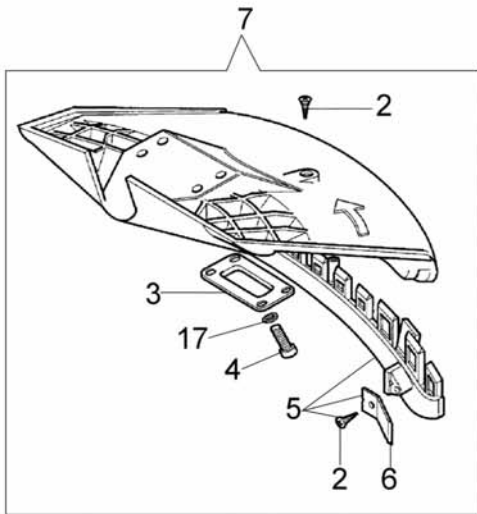

| Ref.Nu | Qty | Part number | Description                        | Validity from | Validity till | Notes | Bulletin      |
|--------|-----|-------------|------------------------------------|---------------|---------------|-------|---------------|
| 1      | 1   | 61172019A   | Tap'n go head with 2 nylon lines   |               |               |       | BT3-074-08/07 |
| 2      | 2   | 3960040R    | Screw                              |               |               |       |               |
| 3      | 1   | 61240161R   | Plate                              |               |               |       |               |
| 4      | 4   | 3801010R    | Screw                              |               |               |       |               |
| 5      | 1   | 4179113A    | Skirt w/blade                      |               |               |       |               |
| 6      | 1   | 4174275R    | Blade                              |               |               |       |               |
| 7      | 1   | 61072044    | Plastic guard                      |               |               |       |               |
| 8      | 2   | 4199005A    | Bushing                            |               |               |       |               |
| 9      | 1   | 61110076    | Insert                             |               |               |       |               |
| 10     | 1   | 4199004     | Spring                             |               |               |       |               |
| 11     | 1   | 4199014A    | Nylon spool Ø2.4                   |               |               |       |               |
| 12     | 1   | 4199046     | Cover                              |               |               |       | BT3-074-08/07 |
| 13     | 1   | 4095568AR   | Disk                               |               |               |       |               |
| 14     | 1   | 61052031    | Tool kit                           |               |               |       |               |
| 15     | 1   | 4160463AR   | Single harness                     |               |               |       |               |
| 16     | 1   | 61072046    | Decals set                         |               |               |       |               |
| 17     | 4   | 3819006     | Washer                             |               |               |       |               |
| 18     | 1   | 4095673AR   | Disk 3t                            |               |               |       |               |
| 19     | 1   | 4199026A    | Cover                              |               |               |       | BT3-074-08/07 |
| 20     | 1   | 63019011A   | Quick load head with 2 nylon lines |               |               |       |               |
| 21     | 1   | 4199049     | Spool                              |               |               |       |               |
| 22     | 1   | 4199048R    | Spring                             |               |               |       |               |