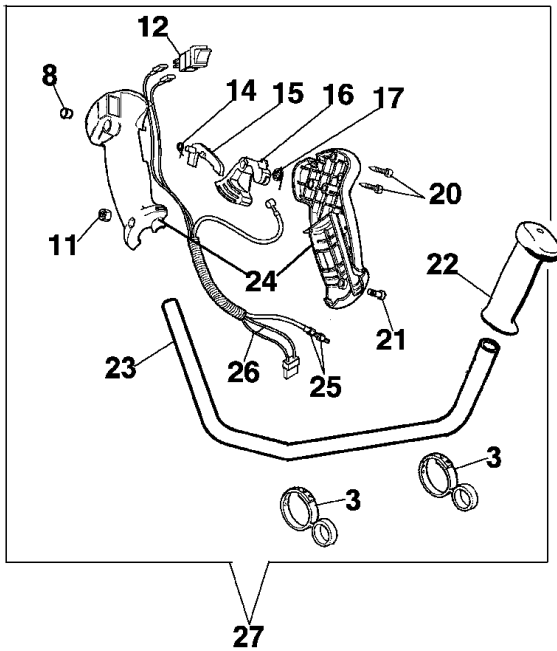

| Drawing | Transmission | | |
|---------------|--------------|-------------|----------------|
| Refer ence | Qty | Item number | Description |
| 1 | 1 | 61040106A | Pin |
| 2 | 1 | 3801015 | Screw |
| 3 | 1 | 61170132 | Grommet |
| 4 | 1 | 4160262B | Hand grip |
| 5 | 4 | 3801013 | Screw |
| 6 | 4 | 3819006 | Washer |
| 7 | 1 | 074000183 | Clamp |
| 8 | 1 | 61070056 | Cap |
| 9 | 1 | 4100456R | Guard |
| 10 | 1 | 4160011 | Tube Ø26 |
| 11 | 4 | 3914003 | Nut |
| 12 | 1 | 2317021R | Switch |
| 14 | 1 | 4138360R | Spring |
| 15 | 1 | 4174246R | Lever |
| 16 | 1 | 4174245BR | Throttle lev |
| 17 | 1 | 4138361R | Spring |
| 18 | 1 | 61040066 | Spacer |
| 19 | 1 | 3050018 | Seal ring |
| 20 | 3 | 3960029 | Screw |
| 21 | 2 | 3801016 | Screw |
| 22 | 1 | 61040140R | Hand grip |
| 23 | 1 | 4174187A | Handlebar |
| 24 | 1 | 61040131R | Handle |
| 25 | 1 | 61070084 | Throttle cable |
| 26 | 1 | 4191070A | Cable |
| 27 | 1 | 61072025 | Handle |
| 28 | 1 | 4161330A | Drive shaft |
| 29 | 2 | 072700082R | Shock absorber |
| 30 | 1 | 3901008 | Screw |
| 31 | 1 | 4179089R | Flange |
| 32 | 32 | 61052030BR | Bevel gear |
| 33 | 1 | 3024010R | Ring |
| 34 | 1 | 3035030 | Bearing |
| 35 | 1 | 4161619R | Band |
| 36 | 1 | 3025018 | Ring |
| 37 | 1 | 3901016 | Screw |
| 38 | 1 | 3034008 | Bearing |
| 39 | 1 | 4138311A | Ring |
| 40 | 1 | 3025009 | Ring |
| 41 | 1 | 61040132 | Bevel gear Ø26 |
| 42 | 1 | 61040071R | Cap |
| 43 | 1 | 61050013 | Gear case |
| 44 | 1 | 3034218 | Bearing |
| 45 | 1 | 61040074AR | Screw |
| 46 | 1 | 3025022 | Ring |
| 47 | 1 | 61040145R | Hub |