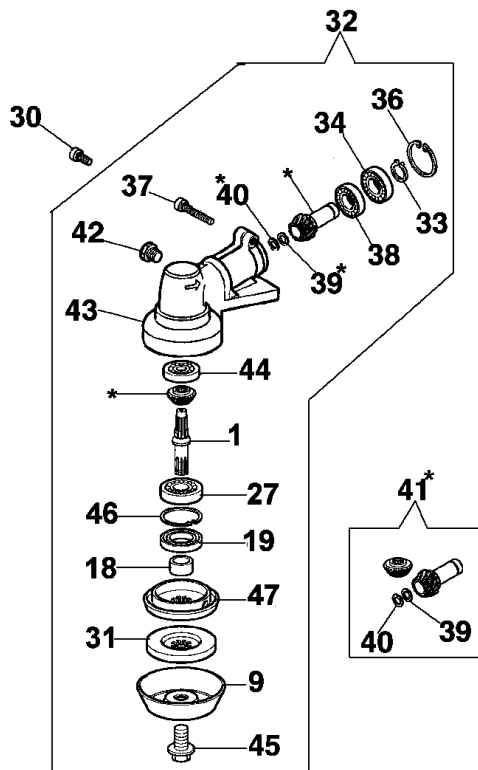

| Drawing | Transmission | | |
|---------------|--------------|-------------|----------------|
| Refer ence | Qty | Item number | Description |
| 1 | 1 | 61040106A | Pin |
| 2 | 1 | 3801015 | Screw |
| 3 | 1 | 61170132 | Grommet |
| 4 | 1 | 4160262B | Hand grip |
| 5 | 4 | 3801013 | Screw |
| 6 | 4 | 3819006 | Washer |
| 7 | 1 | 074000183 | Clamp |
| 8 | 1 | 61070056 | Cap |
| 9 | 1 | 4100456R | Guard |
| 10 | 1 | 4160011 | Tube Ø26 |
| 11 | 4 | 3914003 | Nut |
| 12 | 1 | 2317021R | Switch |
| 14 | 1 | 4138360R | Spring |
| 15 | 1 | 4174246R | Lever |
| 16 | 1 | 4174245BR | Throttle lev |
| 17 | 1 | 4138361R | Spring |
| 18 | 1 | 61040066 | Spacer |
| 19 | 1 | 3050018 | Seal ring |
| 20 | 3 | 3960029 | Screw |
| 21 | 2 | 3801016 | Screw |
| 22 | 1 | 61040140R | Hand grip |
| 23 | 1 | 4174187A | Handlebar |
| 24 | 1 | 61040131R | Handle |
| 25 | 1 | 61070084 | Throttle cable |
| 26 | 1 | 4191070A | Cable |
| 27 | 1 | 61072025 | Handle |
| 28 | 1 | 4161330A | Drive shaft |
| 29 | 2 | 072700082R | Shock absorber |
| 30 | 1 | 3901008 | Screw |
| 31 | 1 | 4179089R | Flange |
| 32 | 32 | 61052030BR | Bevel gear |
| 33 | 1 | 3024010R | Ring |
| 34 | 1 | 3035030 | Bearing |
| 35 | 1 | 4161619R | Band |
| 36 | 1 | 3025018 | Ring |
| 37 | 1 | 3901016 | Screw |
| 38 | 1 | 3034008 | Bearing |
| 39 | 1 | 4138311A | Ring |
| 40 | 1 | 3025009 | Ring |
| 41 | 1 | 61040132 | Bevel gear Ø26 |
| 42 | 1 | 61040071R | Cap |
| 43 | 1 | 61050013 | Gear case |
| 44 | 1 | 3034218 | Bearing |
| 45 | 1 | 61040074AR | Screw |
| 46 | 1 | 3025022 | Ring |
| 47 | 1 | 61040145R | Hub |