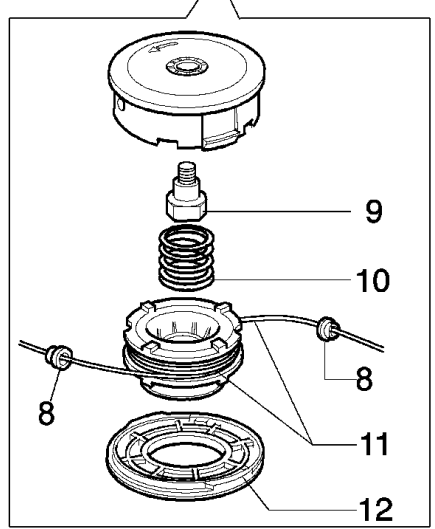

17

15

7

14

1

16

| Drawing | Accessories | | |
|---------------|-------------|-------------|----------------------------------|
| Refer ence | Qty | Item number | Description |
| 1 | 1 | 63019001B | Tap'n go head with 2 nylon lines |
| 2 | 1 | 3960040R | Screw |
| 3 | 1 | 4174278 | Plate |
| 4 | 4 | 3802004BR | Screw |
| 5 | 1 | 4179113A | Skirt w/blade |
| 6 | 1 | 4174275R | Blade |
| 7 | 1 | 61042035 | Plastic guard |
| 8 | 2 | 4199005A | Bushing |
| 9 | 1 | 4199008A | Insert |
| 10 | 1 | 4199004 | Spring |
| 11 | 1 | 4199014 | Nylon spool |
| 12 | 1 | 4199002 | Cover |
| 13 | 1 | 4095568R | Disk |
| 14 | 1 | 61052031 | Tool kit |
| 15 | 1 | 4179164 | Harness |
| 16 | 1 | 61072026 | Labels set |
| 17 | 1 | 4160463R | Single harness |
| 18 | 1 | 4095673R | Disk 3t |