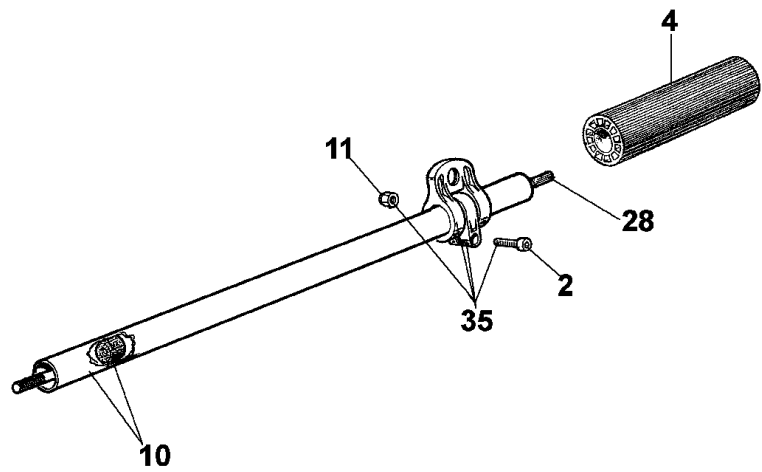

| Drawing | Transmission | | |
|---------------|--------------|-------------|----------------|
| Refer ence | Qty | Item number | Description |
| 1 | 1 | 61040106A | Pin |
| 2 | 1 | 3801015 | Screw |
| 3 | 1 | 61170132 | Grommet |
| 4 | 1 | 4160262B | Hand grip |
| 5 | 4 | 3801013 | Screw |
| 6 | 4 | 3819006 | Washer |
| 7 | 1 | 074000183 | Clamp |
| 8 | 1 | 61070056 | Cap |
| 9 | 1 | 4100456R | Guard |
| 10 | 1 | 4160011 | Tube Ø26 |
| 11 | 4 | 3914003 | Nut |
| 12 | 1 | 2317021R | Switch |
| 14 | 1 | 4138360R | Spring |
| 15 | 1 | 4174246R | Lever |
| 16 | 1 | 4174245BR | Throttle lev |
| 17 | 1 | 4138361R | Spring |
| 18 | 1 | 61040066 | Spacer |
| 19 | 1 | 3050018 | Seal ring |
| 20 | 3 | 3960029 | Screw |
| 21 | 2 | 3801016 | Screw |
| 22 | 1 | 61040140R | Hand grip |
| 23 | 1 | 4174187A | Handlebar |
| 24 | 1 | 61040131R | Handle |
| 25 | 1 | 61070084 | Throttle cable |
| 26 | 1 | 4191070A | Cable |
| 27 | 1 | 61072025 | Handle |
| 28 | 1 | 4161330A | Drive shaft |
| 29 | 2 | 072700082R | Shock absorber |
| 30 | 1 | 3901008 | Screw |
| 31 | 1 | 4179089R | Flange |
| 32 | 32 | 61052030BR | Bevel gear |
| 33 | 1 | 3024010R | Ring |
| 34 | 1 | 3035030 | Bearing |
| 35 | 1 | 4161619R | Band |
| 36 | 1 | 3025018 | Ring |
| 37 | 1 | 3901016 | Screw |
| 38 | 1 | 3034008 | Bearing |
| 39 | 1 | 4138311A | Ring |
| 40 | 1 | 3025009 | Ring |
| 41 | 1 | 61040132 | Bevel gear Ø26 |
| 42 | 1 | 61040071R | Cap |
| 43 | 1 | 61050013 | Gear case |
| 44 | 1 | 3034218 | Bearing |
| 45 | 1 | 61040074AR | Screw |
| 46 | 1 | 3025022 | Ring |
| 47 | 1 | 61040145R | Hub |