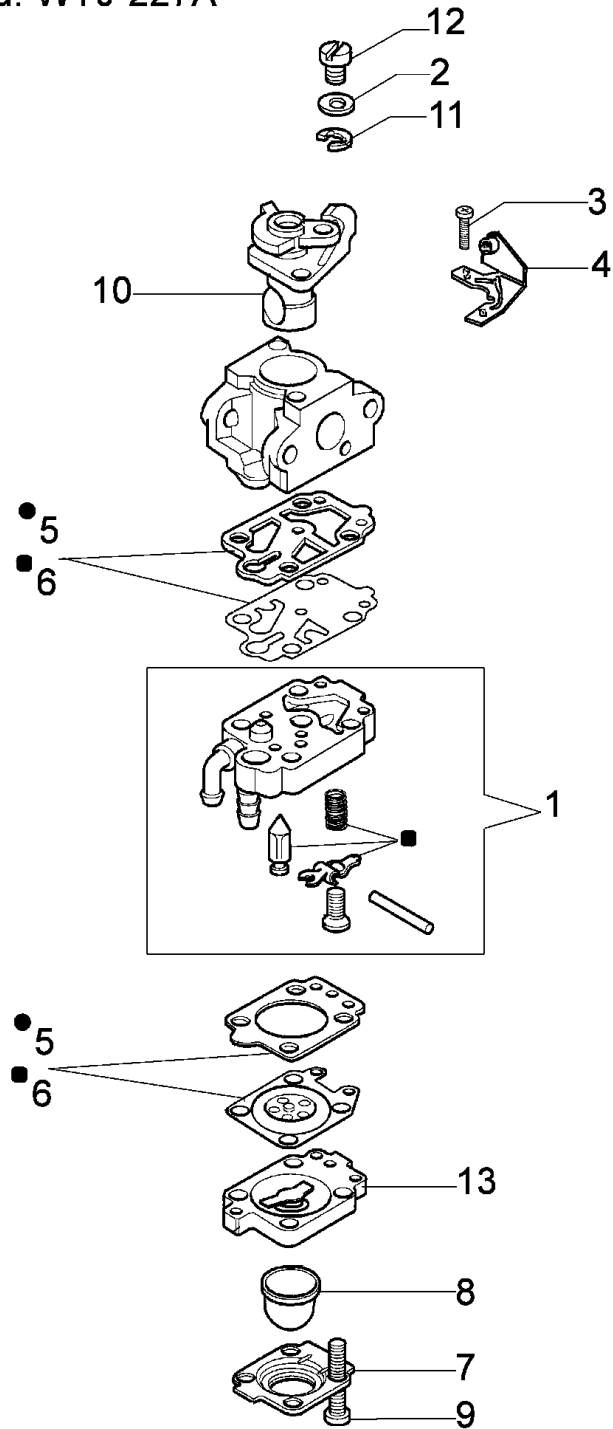

mod. WYJ-227A

5 ● KIT MEMBRANE & GUARNIZIONI
DIAPHRAGM & GASKET SET

6 ■ KIT RIPARAZIONE
REPAIR KIT

Drawing Carburetor WYJ-227A

Refer ence	Qty	Item number	Description
1	1	2318815	Pump body
2	1	2318703	Washer
3	1	2318580	Screw
4	1	2318813	Support
5	1	2318590	Gasket set
6	1	2318591	Repair kit
7	1	2318571	Cover
8	1	2318572	Fuel pump
9	4	2318585	Screw
10	1	2318814	Valve
11	1	2318189	Ring
12	1	2318577	Bolt
13	1	2318570	Pump body