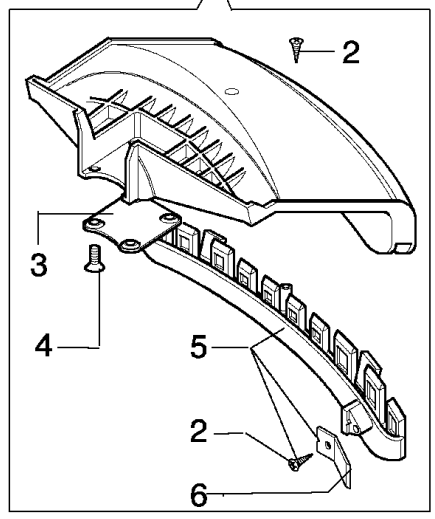

Walbro WYJ-205A

5 ● KIT MEMBRANE & GUARNIZIONI
DIAPHRAGM & GASKET SET

6 ■ KIT RIPARAZIONE
REPAIR KIT

Drawing Carburetor WYJ-205A

| Refer ence | Qty | Item number | Description |
|---------------|-----|-------------|-------------|
| 1 | 1 | 003300201 | Spindle |
| 2 | 1 | 2318703 | Washer |
| 3 | 1 | 2318580 | Screw |
| 4 | 1 | 2318813 | Support |
| 5 | 1 | 2318590 | Gasket set |
| 6 | 1 | 2318591 | Repair kit |
| 7 | 1 | 2318571 | Cover |
| 8 | 1 | 2318572 | Fuel pump |
| 9 | 4 | 2318585 | Screw |
| 10 | 1 | 003300204 | Fuel filter |
| 11 | 1 | 2318701 | O-ring |
| 12 | 1 | 2318577 | Bolt |
| 13 | 1 | 2318570 | Pump body |
| 14 | 1 | 2318189 | Ring |
| 15 | 1 | 2318814 | Valve |
| 16 | 1 | 2318811 | Pump body |
| 17 | 1 | 2318592 | Valve |
| 18 | 1 | 2318812 | Jet |
| 19 | 1 | 2318569 | Screw |

17

15

7

14

1

16

| Drawing | Accessories | | |
|---------------|-------------|-------------|----------------------------------|
| Refer ence | Qty | Item number | Description |
| 1 | 1 | 63019001B | Tap'n go head with 2 nylon lines |
| 2 | 1 | 3960040R | Screw |
| 3 | 1 | 4174278 | Plate |
| 4 | 4 | 3802004BR | Screw |
| 5 | 1 | 4179113A | Skirt w/blade |
| 6 | 1 | 4174275R | Blade |
| 7 | 1 | 61042035 | Plastic guard |
| 8 | 2 | 4199005A | Bushing |
| 9 | 1 | 4199008A | Insert |
| 10 | 1 | 4199004 | Spring |
| 11 | 1 | 4199014 | Nylon spool |
| 12 | 1 | 4199002 | Cover |
| 13 | 1 | 4095568R | Disk |
| 14 | 1 | 61052031 | Tool kit |
| 15 | 1 | 4179164 | Harness |
| 16 | 1 | 61072026 | Labels set |
| 17 | 1 | 4160463R | Single harness |
| 18 | 1 | 4095673R | Disk 3t |