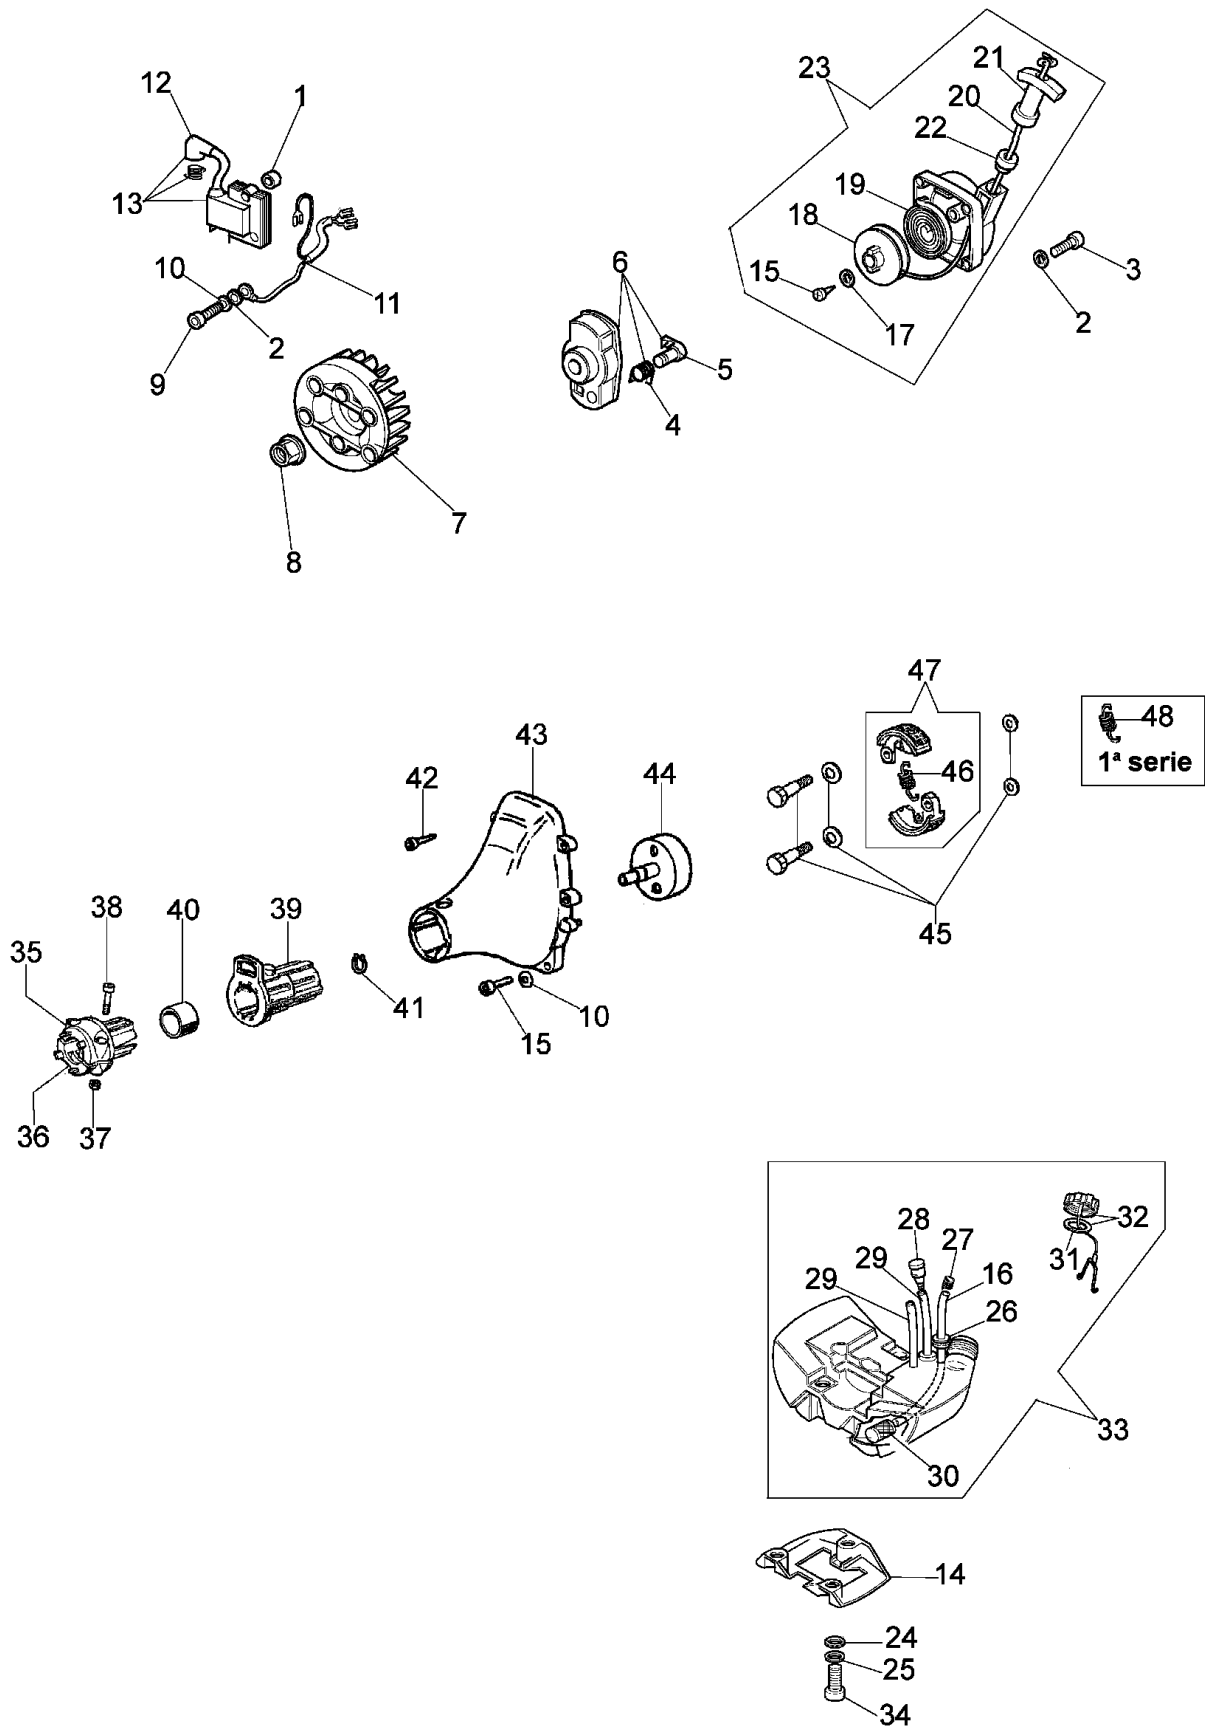

Drawing Starter assy

Refer	Qty	Item number	Description
1	2	50070148	Spacer
2	4	3916004	Washer
3	4	3801002	Screw
4	1	61070039	Spring
5	1	61070038	Pawl
6	1	61070053	Clutch driver
7	1	61070017AR	Flywheel
8	1	3980012	Nut
9	2	006000085	Screw
10	2	3819005	Washer
11	2	61070012	Cable
12	1	094600097A	Spark plug cap
13	1	61070018	Ignition coil
14	1	61100005	Stand
15	3	3801013	Screw
16	1	4100415	Tube
17	1	094600451	Washer
18	1	61070035AR	Pulley
19	1	61070036R	Spring
20	1	61070019AR	Starter rope
21	1	093500397	Handle
22	1	072700089	Bushing
23	1	61072008BR	Starter assy
24	7	3918005	Washer
25	3	3819006	Washer
26	1	4161211	Bush
27	1	4098377	Band
28	1	61070011A	Breather valve
29	2	61070078	Tube
30	1	094600450R	Fuel filter
31	1	61070006	Gasket
32	1	61070079R	Tank cap
33	1	61070105	Tank
34	1	3801013	Screw
35	1	61010021	Adaptor
36	1	61010020	Adaptor
37	2	3914003	Nut
38	2	3801016	Screw
39	1	4161428	Shock absorber
40	1	4161364	Bushing
41	1	3024012	Ring
42	4	3960064	Screw
43	1	61070016	Starter case
44	1	61070022A	Clutch drum
45	1	61170137B	Bolt kit
46	1	61070090	Spring
47	1	61070091R	Clutch
48	1	61070021	Spring