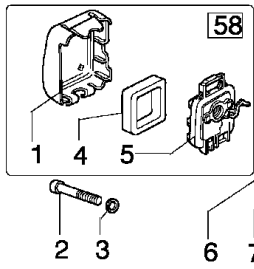

Drawing	Engine		
Reference	Qty	Item number	Description
50	1	61010002	Support
51	1	3801010R	Screw
52	2	4098377	Band
53	1	3059002	Band
54	1	4162270A	Fitting
55	1	4162316	Tube
56	3	3960057	Screw
57	1	4098658AR	Breather valve
58	1	2318561	Air filter
59	1	4161452	Fuel tank