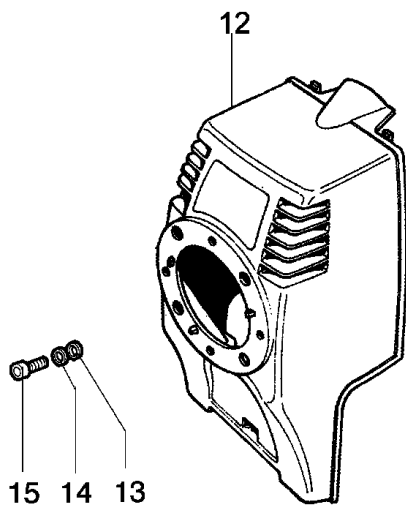

mod. 8200
Trimmer