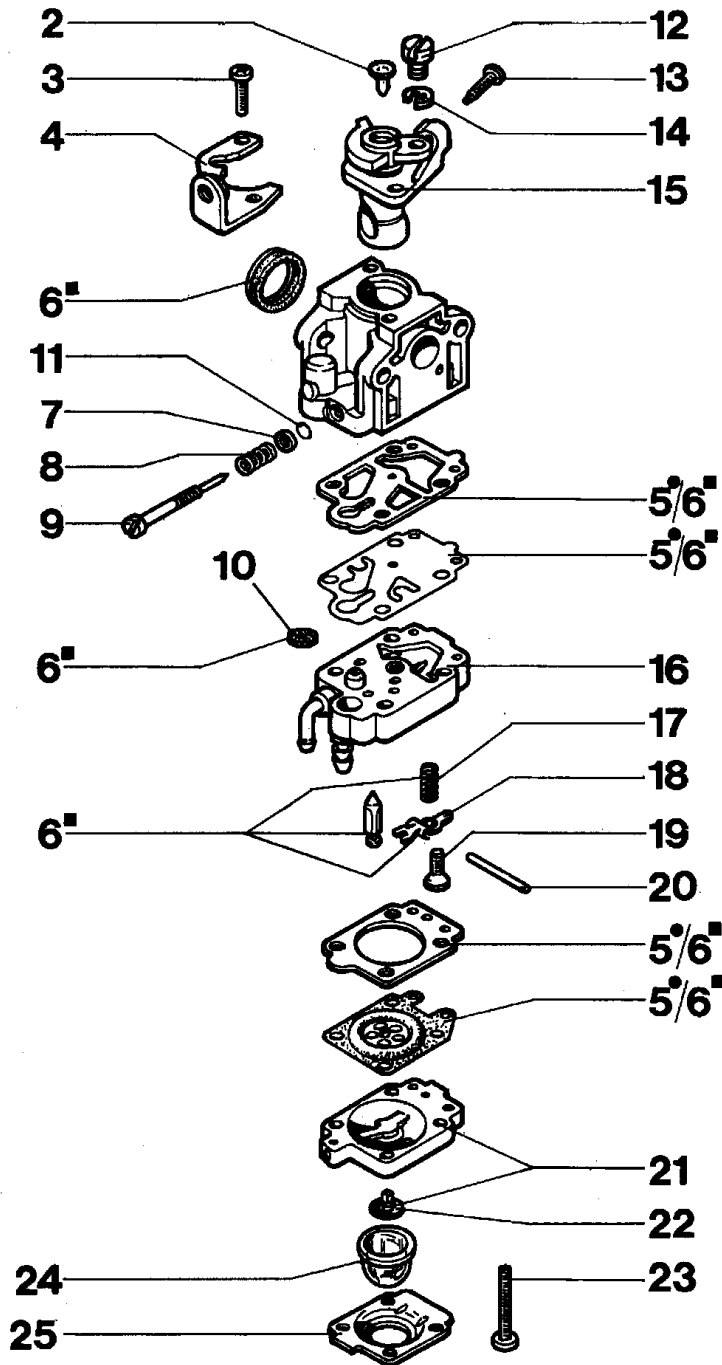

1 WALBRO WYK 26A

5 ● KIT MEMBRANE & GUARNIZIONI
DIAPHRAGM & GASKET SET

6 ■ KIT RIPARAZIONE
REPAIR KIT

Drawing Carburetor

Refer ence	Qty	Item number	Description
1	1	2318560	Carburetor WYK-26A
2	2	2318578	Cap
3	1	2318580	Screw
4	1	2318581	Support
5	1	2318590	Gasket set
6	1	2318591	Repair kit
7	1	2318588	Washer
8	1	035000165	Spring
9	1	2318586	Screw H
10	1	003300204	Fuel filter
11	1	2318589	Seal ring
12	1	2318577	Bolt
13	1	2318583	Screw
14	1	2318189	Ring
15	1	2318579	Valve
16	1	2318567	Pump body
17	1	2318568	Spring
18	1	003300200	Compensator
19	1	2318569	Screw
20	1	003300201	Spindle
21	1	2318570	Pump body
22	1	2318592	Valve
23	4	2318585	Screw
24	1	2318572	Fuel pump
25	1	2318571	Cover