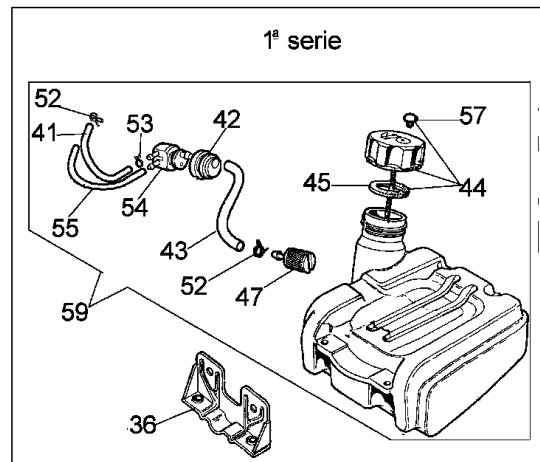

Drawing	Engine		
Reference	Qty	Item number	Description
50	1	61010002	Support
51	1	3801010R	Screw
52	2	4098377	Band
53	1	3059002	Band
54	1	4162270A	Fitting
55	1	4162316	Tube
56	3	3960057	Screw
57	1	4098658AR	Breather valve
58	1	2318561	Air filter
59	1	4161452	Fuel tank