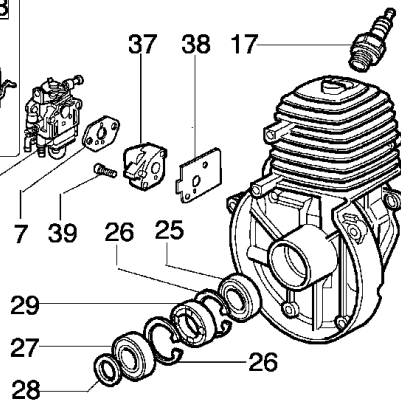

Drawing	Engine		
Reference	Qty	Item number	Description
50	1	61010002	Support
51	1	3801010R	Screw
52	2	4098377	Band
53	1	3059002	Band
54	1	4162270A	Fitting
55	1	4162316	Tube
56	3	3960057	Screw
57	1	4098658AR	Breather valve
58	1	2318561	Air filter
59	1	4161452	Fuel tank