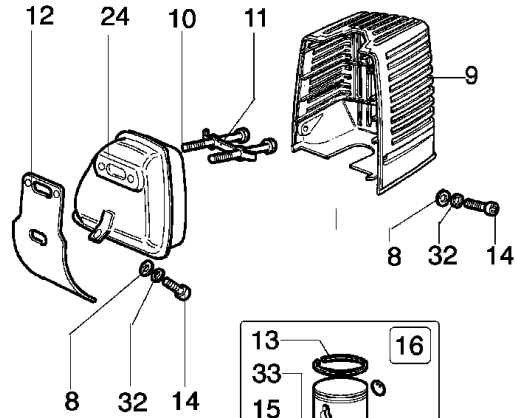

Drawing	Engine		
Reference	Qty	Item number	Description
50	1	61010002	Support
51	1	3801010R	Screw
52	2	4098377	Band
53	1	3059002	Band
54	1	4162270A	Fitting
55	1	4162316	Tube
56	3	3960057	Screw
57	1	4098658AR	Breather valve
58	1	2318561	Air filter
59	1	4161452	Fuel tank