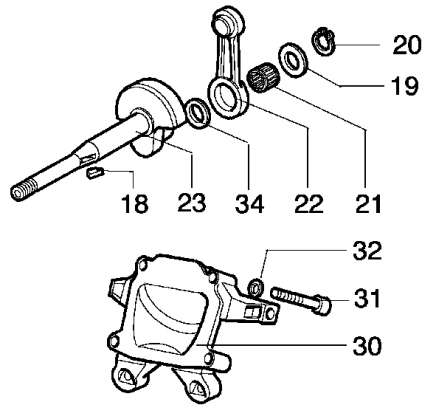

Drawing	Engine		
Reference	Qty	Item number	Description
50	1	61010002	Support
51	1	3801010R	Screw
52	2	4098377	Band
53	1	3059002	Band
54	1	4162270A	Fitting
55	1	4162316	Tube
56	3	3960057	Screw
57	1	4098658AR	Breather valve
58	1	2318561	Air filter
59	1	4161452	Fuel tank