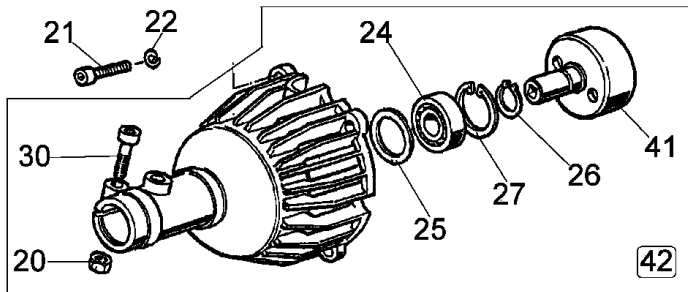

mod. 8200
Trimmer