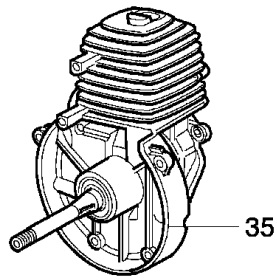

Drawing	Engine		
Refer ence	Qty	Item number	Description
1	1	2318563	Cover
2	2	3801012	Screw
3	2	3833073	Washer
4	1	2318562	Air filter
5	1	2318564	Support
6	1	2318560	Carburetor WYK-26A
7	1	4161438	Gasket
8	2	3916005	Washer
9	1	4162323	Muffler cover
10	2	3806028	Screw
11	1	4095211R	Plate
12	1	61010011	Gasket
13	1	4160024	Piston ring Ø52
14	2	3801010R	Screw
15	2	4160025R	Ring
16	1	4160140	Piston assy Ø32
17	1	3055101	Spark plug
18	1	4098232R	Key
19	1	3064005AR	Washer
20	1	3024010R	Ring
21	1	3037006	Bearing
22	1	4161275	Connecting rod
23	1	4160363	Crankshaft
24	1	61010012	Muffler
25	1	3034010	Bearing
26	2	3025019	Ring
27	1	3035023	Hook
28	1	4160124	Ring
29	1	3050007	Seal ring
30	1	61010001	Cover
31	4	3801015	Screw
32	4	3819006	Washer
33	1	4160026R	Pin
34	1	4098683	Washer
35	1	4160469	Short block
36	1	4162300	Plate
37	1	4162256AR	Insulator
38	1	4162257	Gasket
39	2	3801047	Screw
40	3	3819006	Washer
41	1	4162297	Fuel line
42	1	4162268	Rubber tube
43	1	4162296	Tube
44	1	4151258R	Cpl. cap
45	1	4100308	Gasket
46	1	4162329A	Fuel tank
47	1	094600450R	Fuel filter
48	3	3918005	Washer
49	1	61010004	Stand