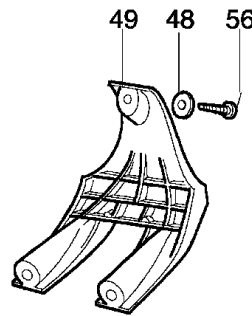

Drawing	Engine		
Reference	Qty	Item number	Description
50	1	61010002	Support
51	1	3801010R	Screw
52	2	4098377	Band
53	1	3059002	Band
54	1	4162270A	Fitting
55	1	4162316	Tube
56	3	3960057	Screw
57	1	4098658AR	Breather valve
58	1	2318561	Air filter
59	1	4161452	Fuel tank