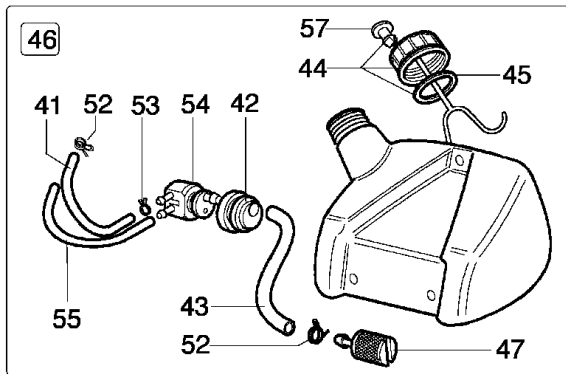

Drawing	Engine		
Reference	Qty	Item number	Description
50	1	61010002	Support
51	1	3801010R	Screw
52	2	4098377	Band
53	1	3059002	Band
54	1	4162270A	Fitting
55	1	4162316	Tube
56	3	3960057	Screw
57	1	4098658AR	Breather valve
58	1	2318561	Air filter
59	1	4161452	Fuel tank