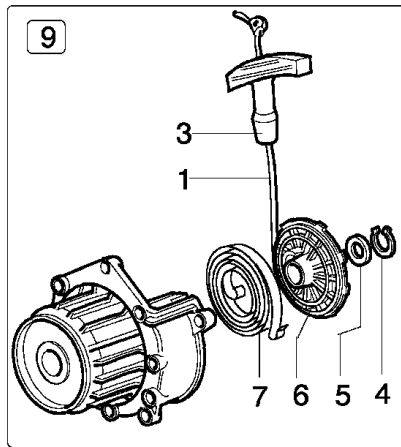

mod. 8200
Trimmer