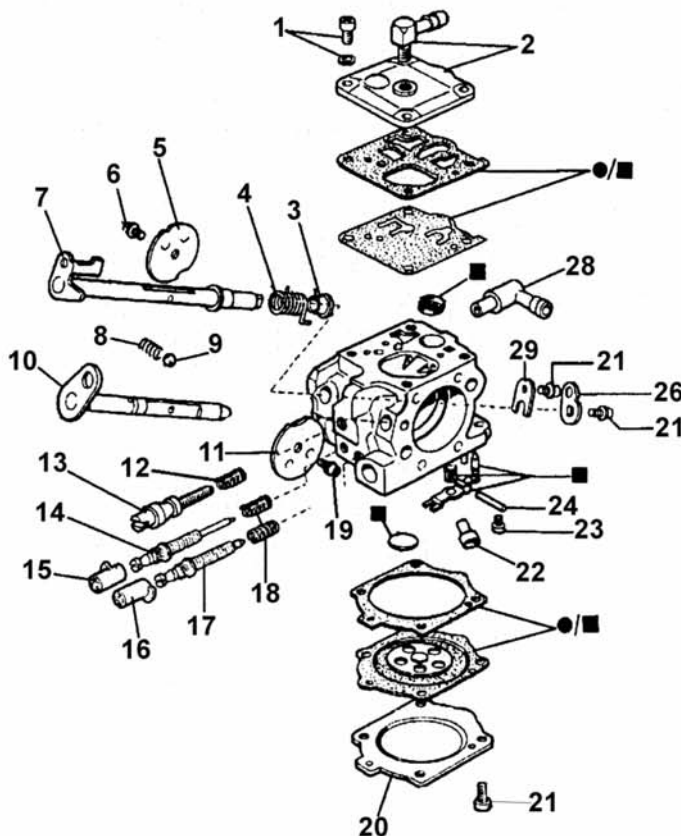

mod. WJ-72B

compl. p.n. 2318760AR

27 ■ KIT RIPARAZIONE
REPAIR KIT

25 ● KIT MEMBRANE & GUARNIZIONI
DIAPHRAGM & GASKET SET

Ref.Nu	Qty	Part number	Description	Validity from	Validity till	Notes	Bulletin
1	4	035000161	Screw				
2	1	097000157	Cover				
3	2	097000224	Bushing				
4	1	097000161	Spring				
5	1	028400110	Starter valve				
6	1	380000338	Screw				
7	1	097000154	Shaft				
8	1	035000164	Spring				
9	1	006000325	Ball				
10	1	097000155	Shaft				
11	1	035000151	Shutter				
12	1	2318763	Spring				
13	1	097000162	Screw				
14	1	2318761	Screw L				
15	1	2318695	Cap				
16	1	2318694	Cap				
17	1	2318762	Screw H				
18	2	097000223	Spring				
19	1	50010141	Screw				
20	1	097000156	Cover				
21	5	035000162	Screw				
22	1	098000026	Jet				
23	1	003300202	Screw				
24	1	035000169	Fulcrum pin				
25	1	097000221	Diaphragm and gasket set				
26	1	097000160	Lever				
27	1	097000220	Repair kit				
28	1	003300036	Fittings				
29	1	035000149	Plate